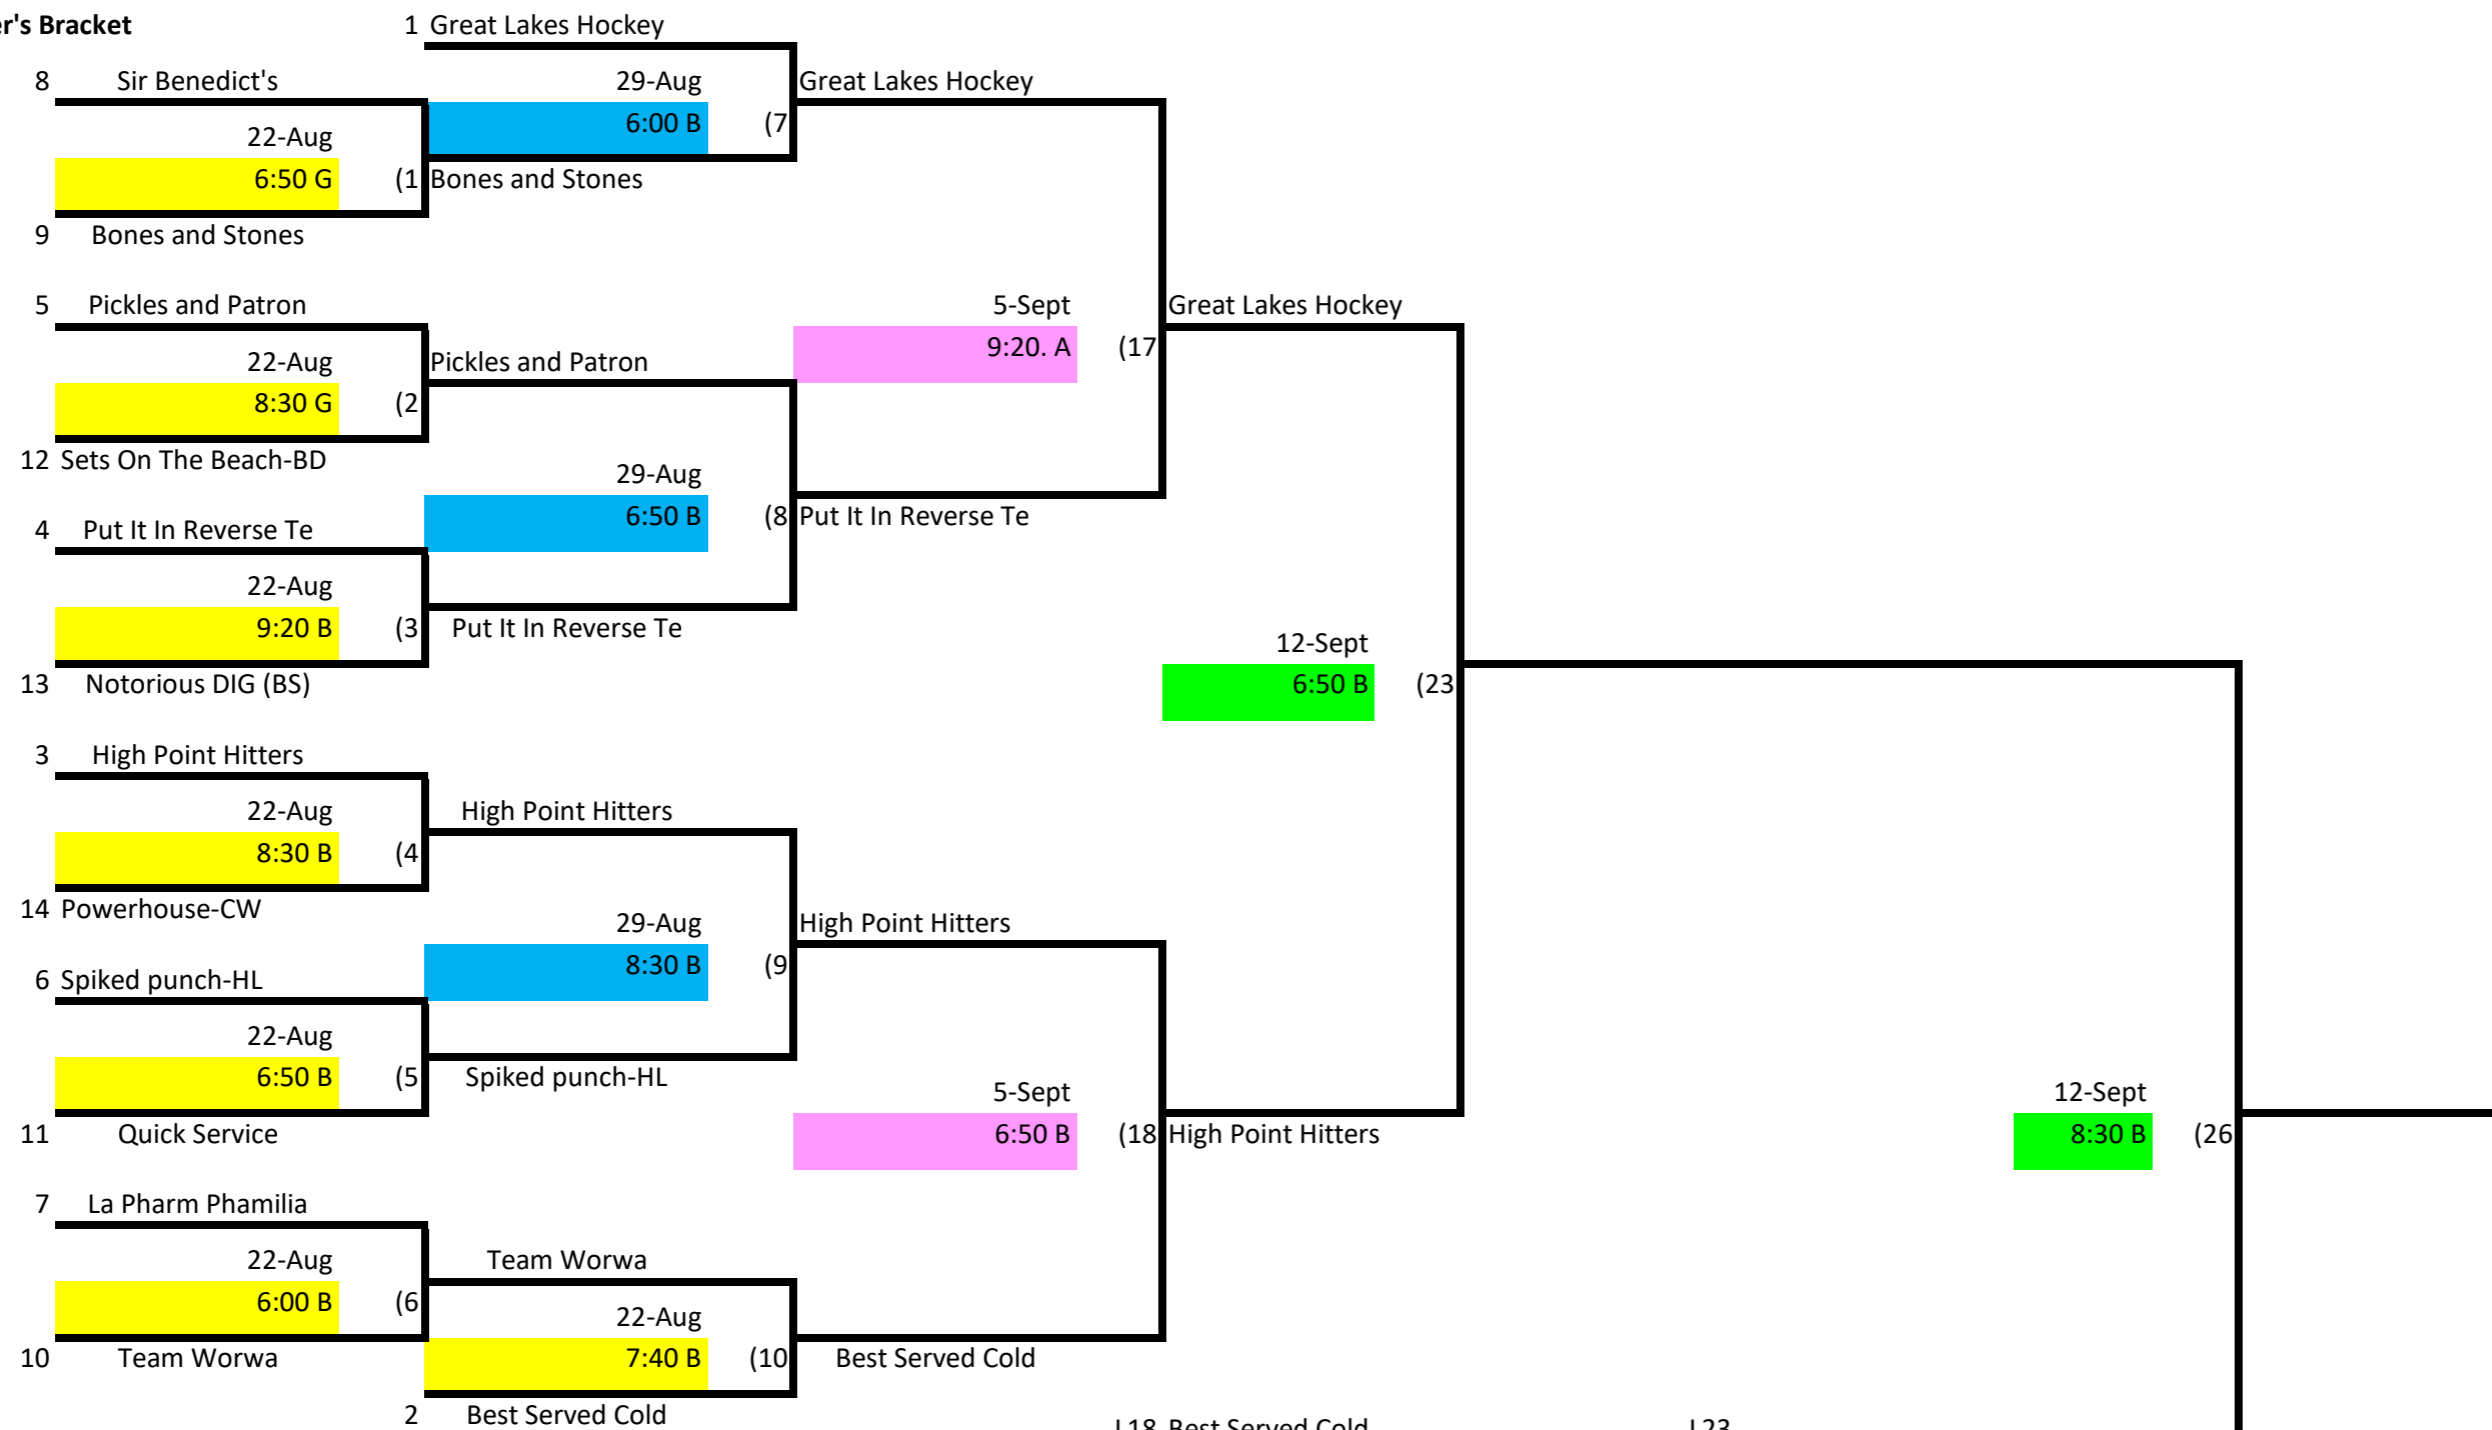

Skyline Volleyball Wednesday Night- Rec Div. 2

Winner's Bracket

Loser's Bracket

Key:

- Week 1
- Week 2
- Week 3
- Week 4

L26 If First Loss