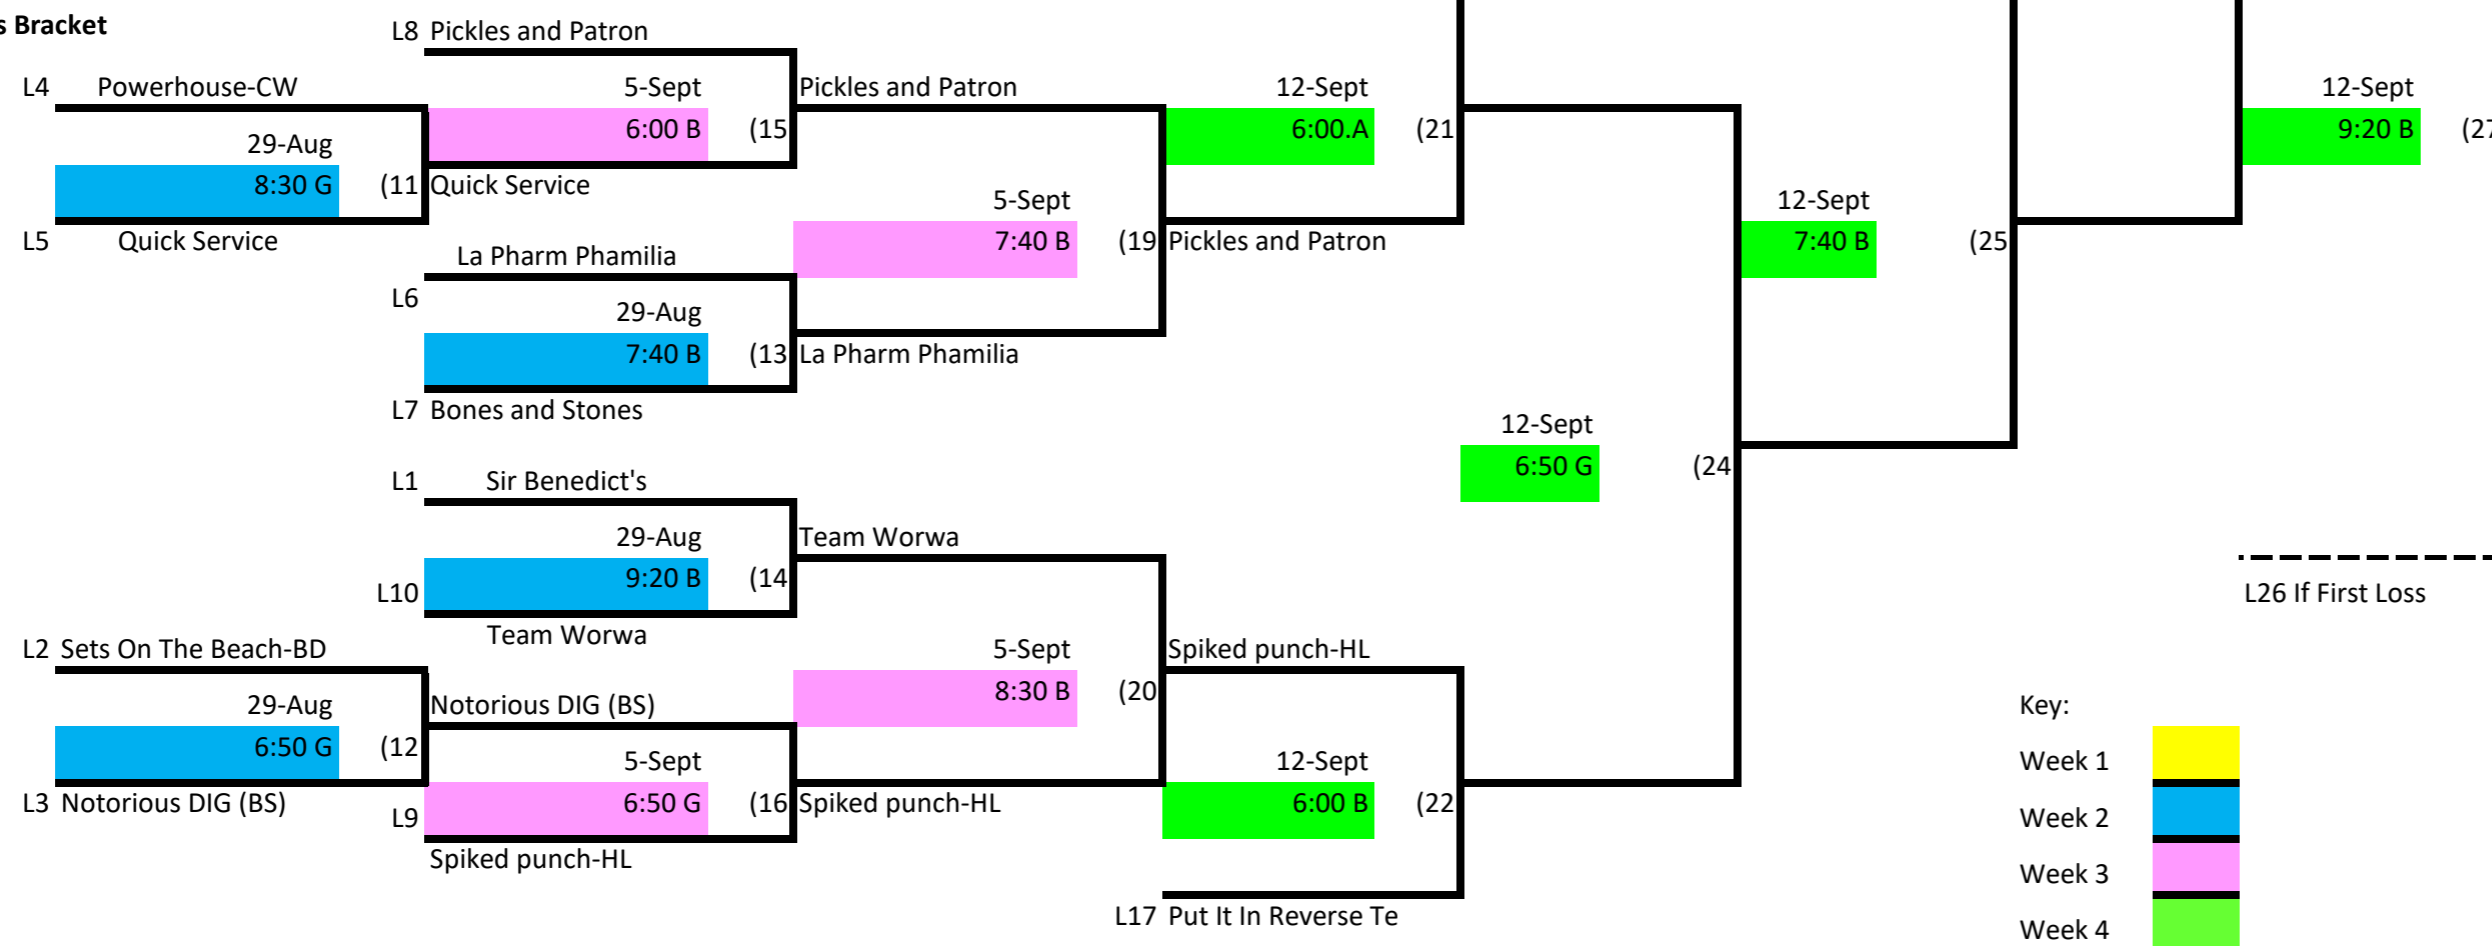

Skyline Volleyball Wednesday Night- Rec Div. 2

Winner's Bracket

Loser's Bracket

Key:

- Week 1
- Week 2
- Week 3
- Week 4

L26 If First Loss