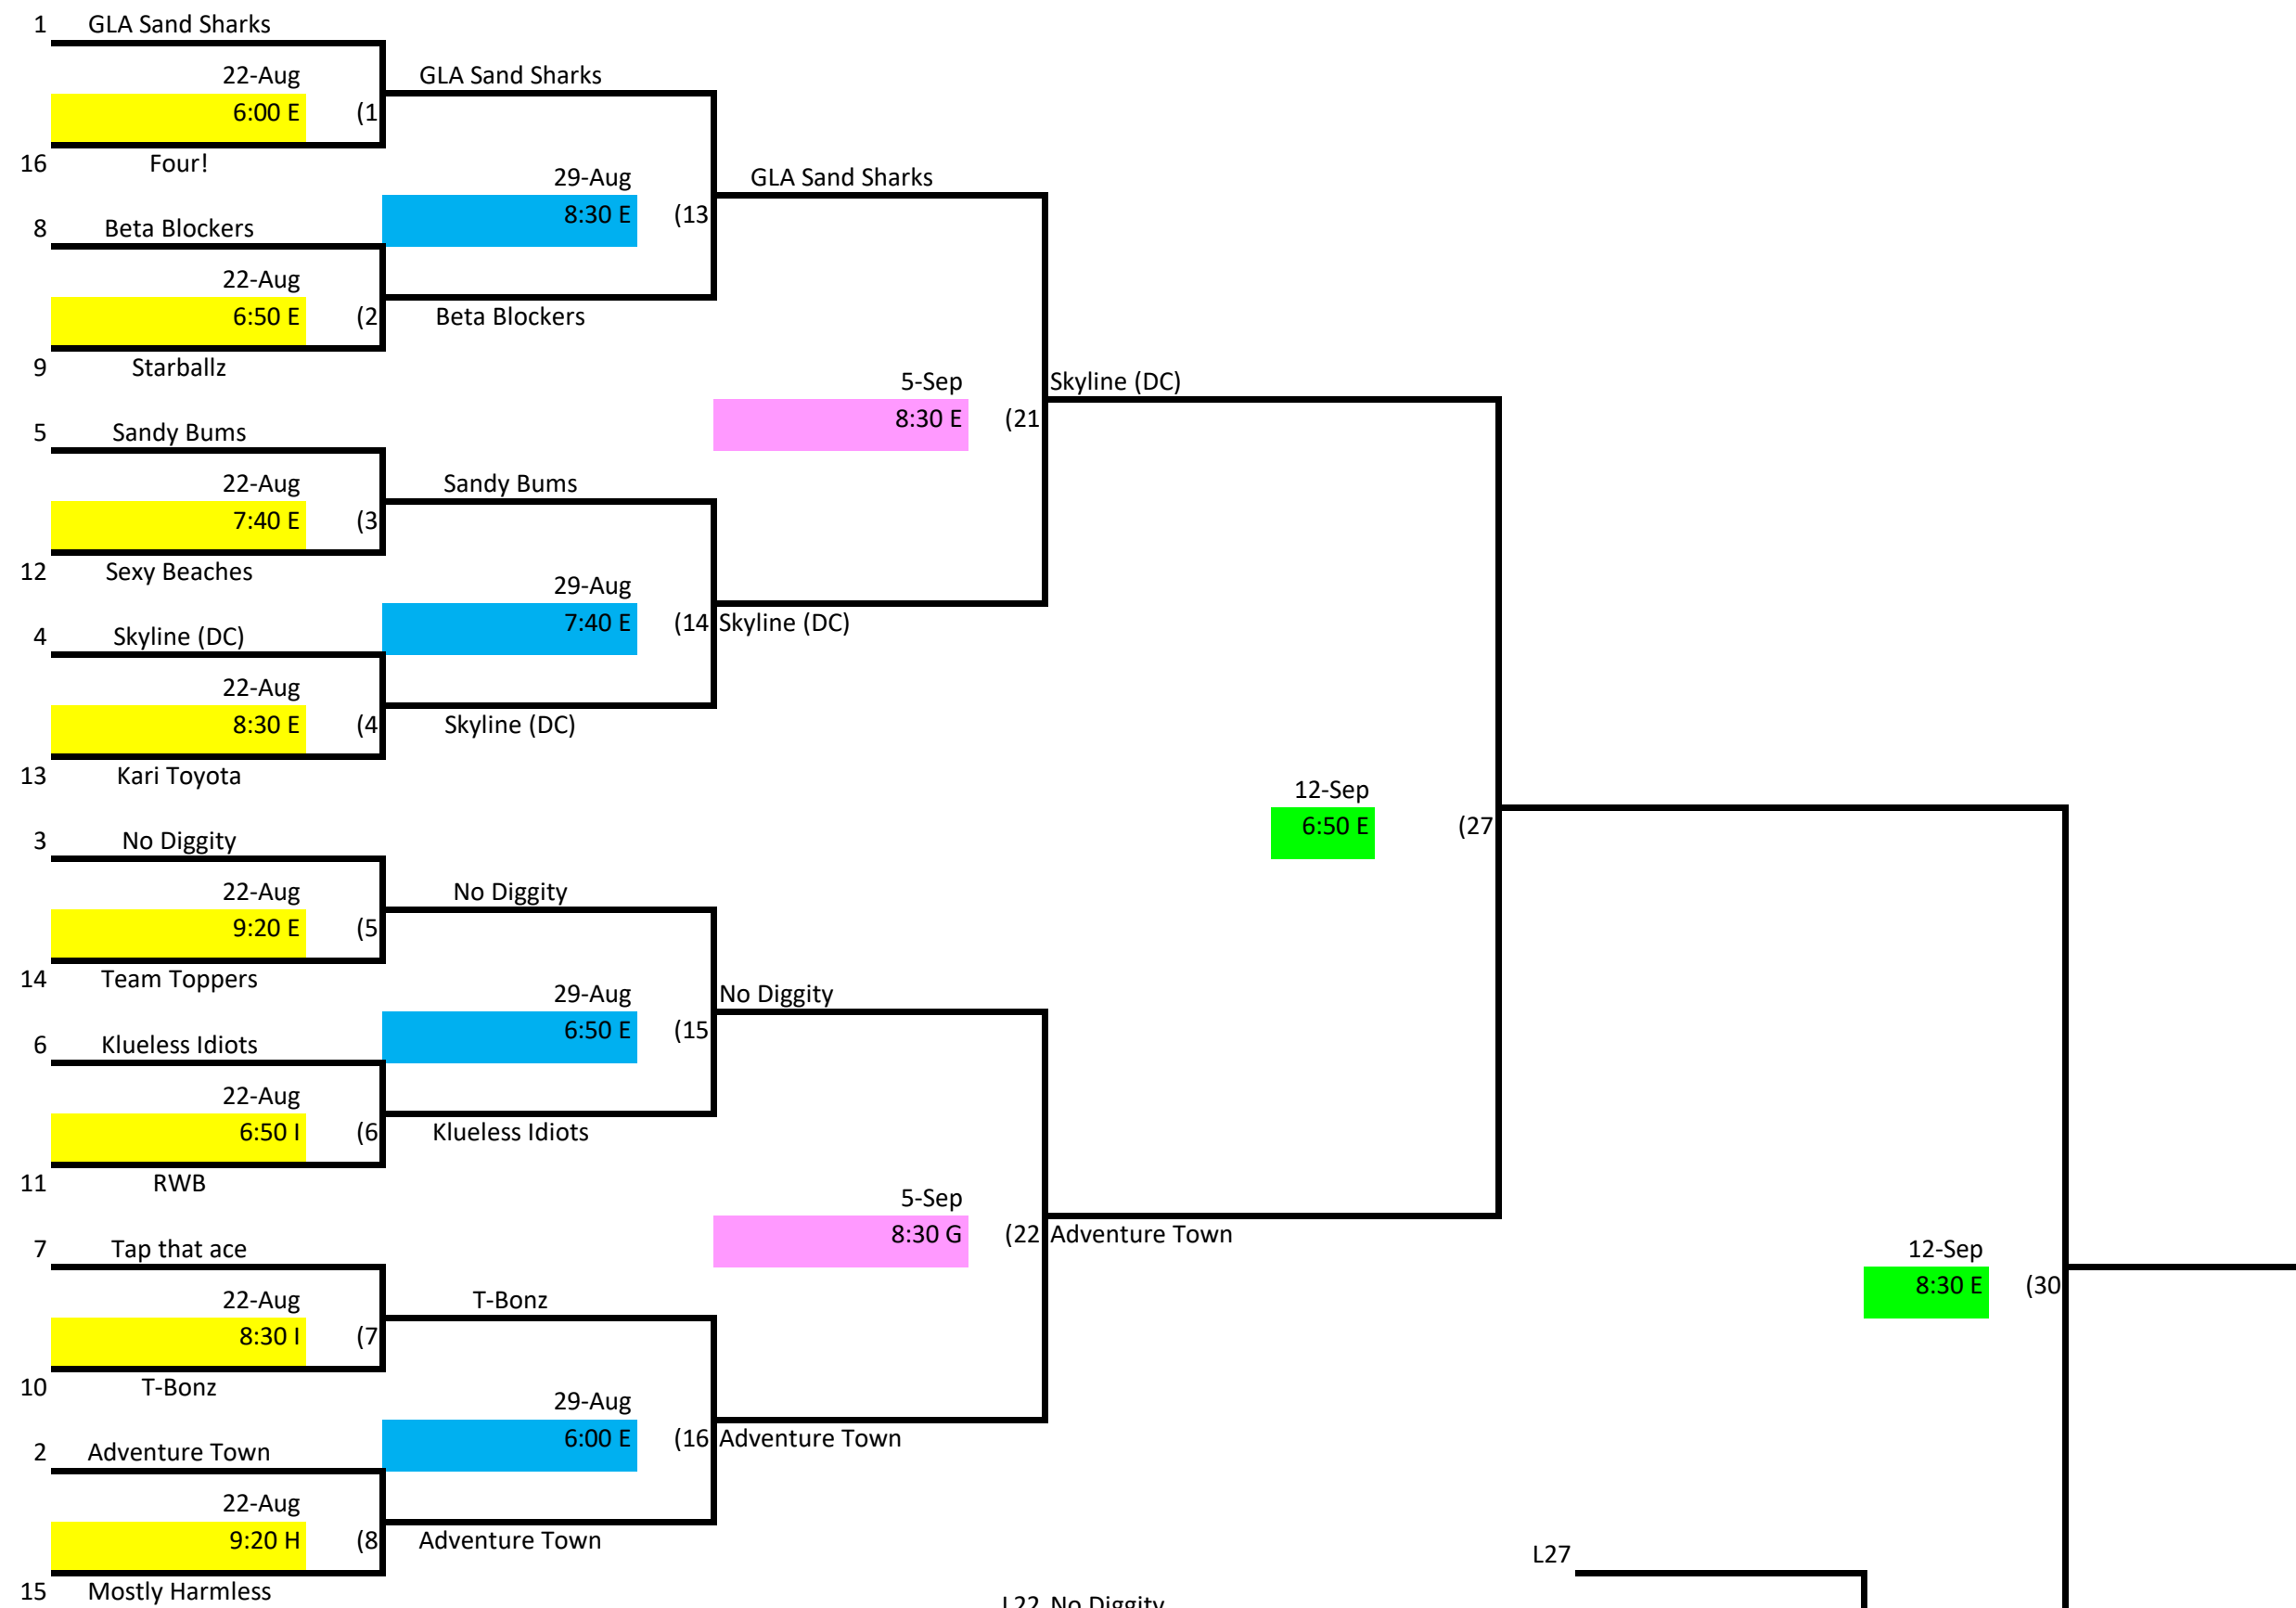

Skyline Volleyball Wednesday Night- Intermediate Lower Div. 1

Winner's Bracket

Loser's Bracket

- Key:
- Week 1
 - Week 2
 - Week 3
 - Week 4

L30 If First Loss