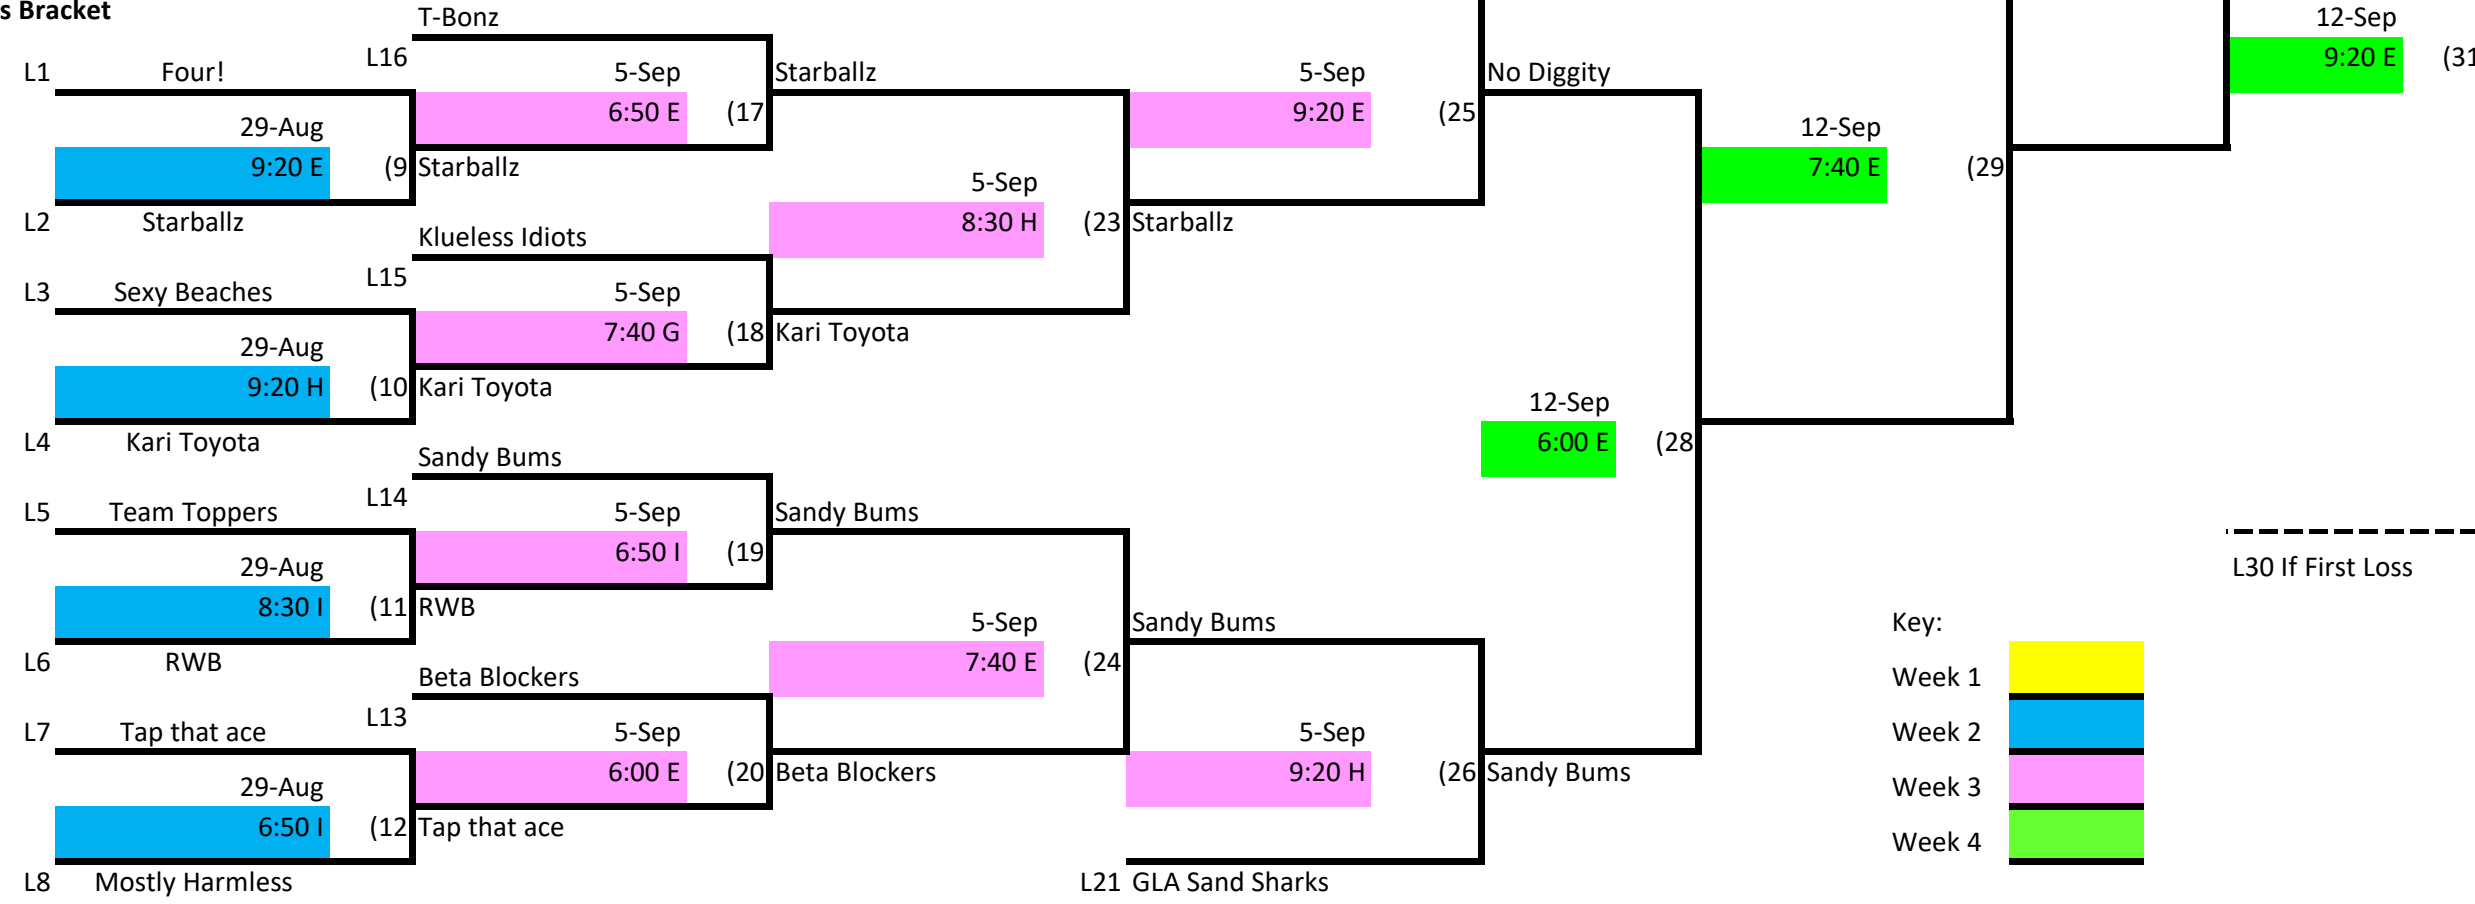

Skyline Volleyball Wednesday Night- Intermediate Lower Div. 1

Winner's Bracket

Loser's Bracket

- Key:
- Week 1
 - Week 2
 - Week 3
 - Week 4

L30 If First Loss