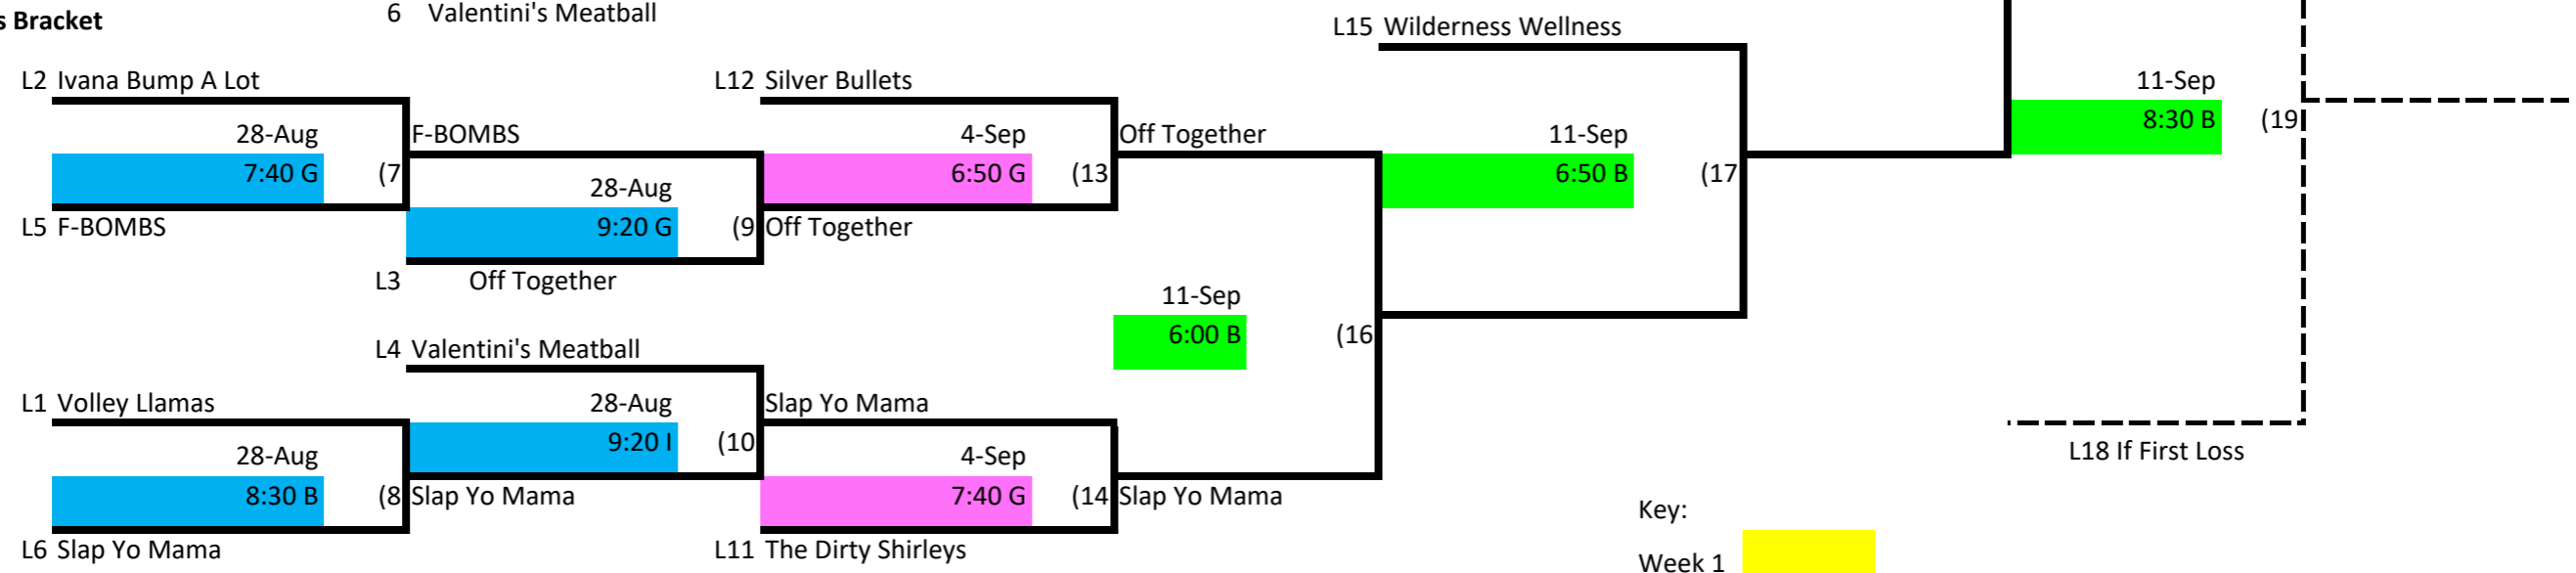

# Skyline Volleyball Tuesday Night - Rec Div. 3

## Winner's Bracket

## Loser's Bracket

Key:

- Week 1
- Week 2
- Week 3
- Week 4

L18 If First Loss