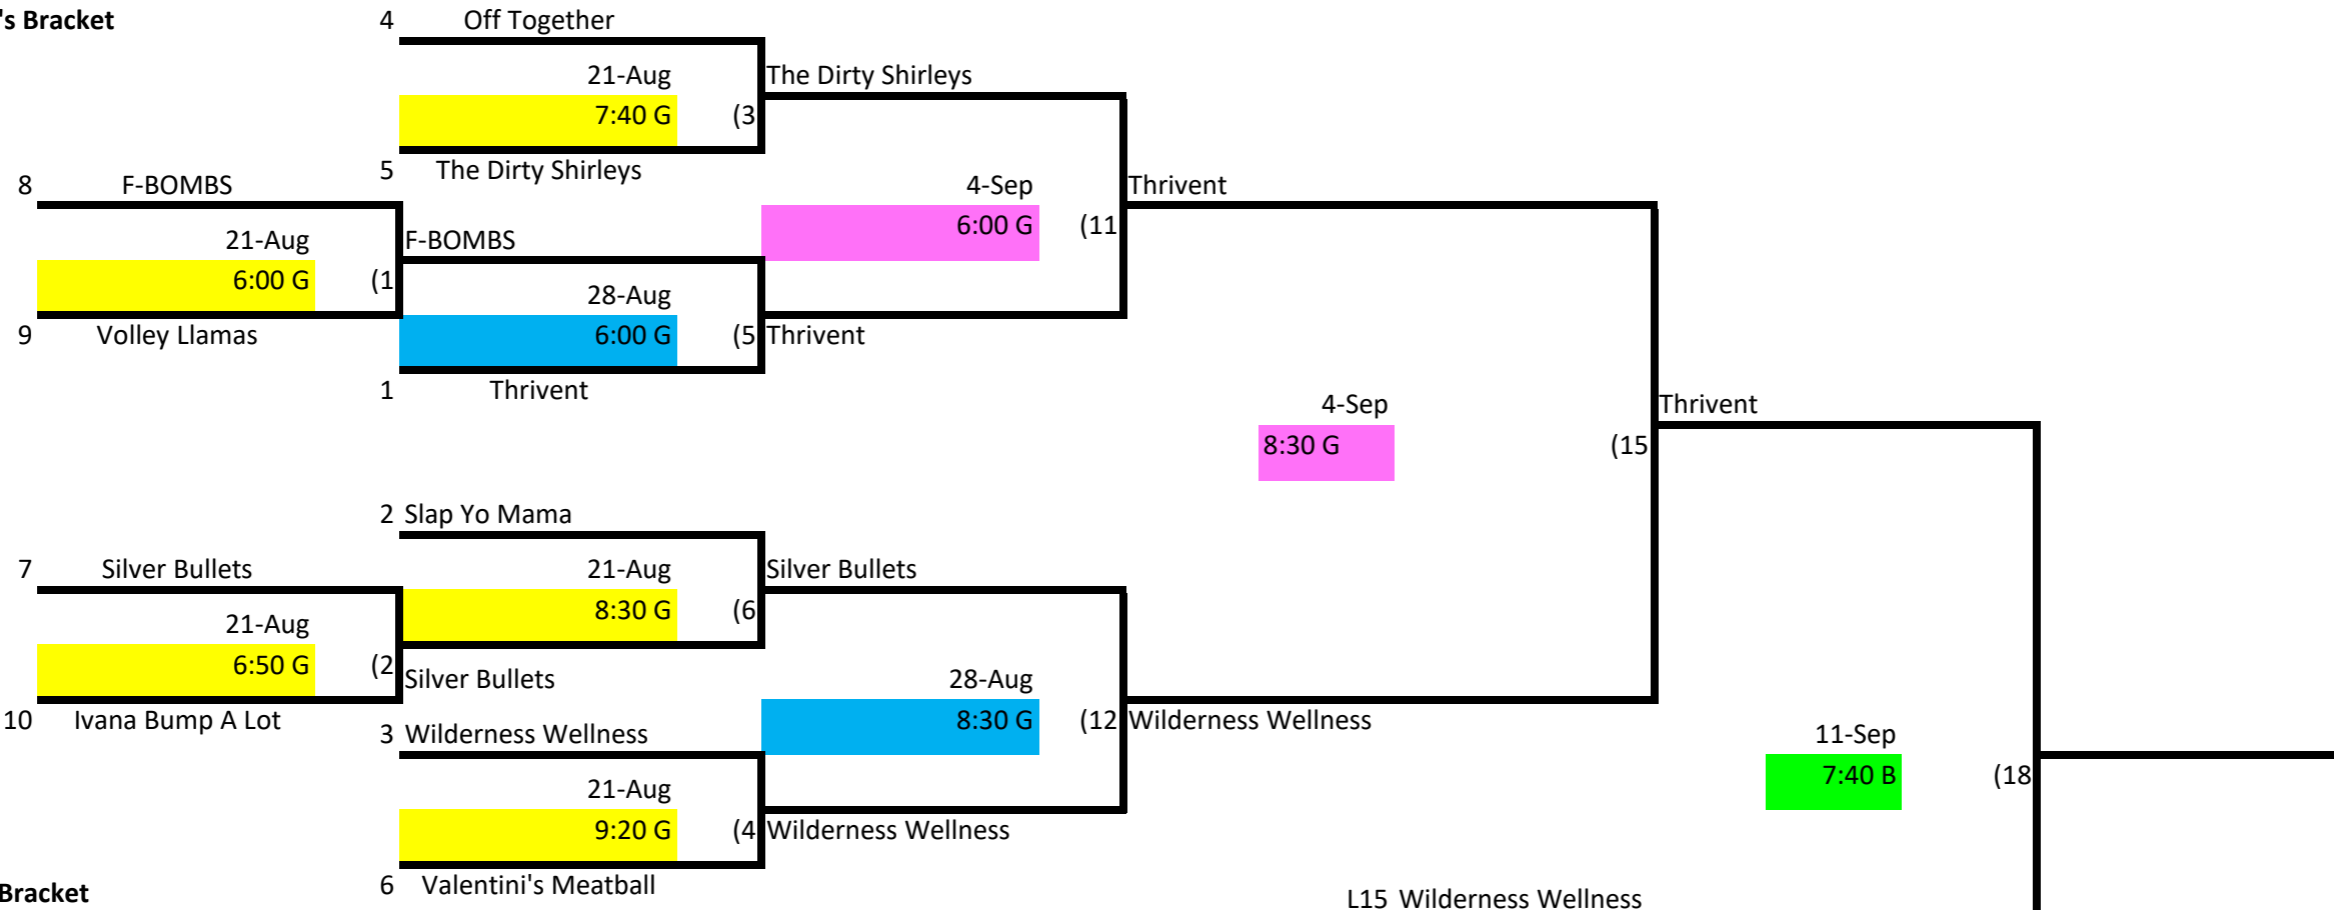

# Skyline Volleyball Tuesday Night - Rec Div. 3

## Winner's Bracket

## Loser's Bracket

Key:

- Week 1
- Week 2
- Week 3
- Week 4

L18 If First Loss