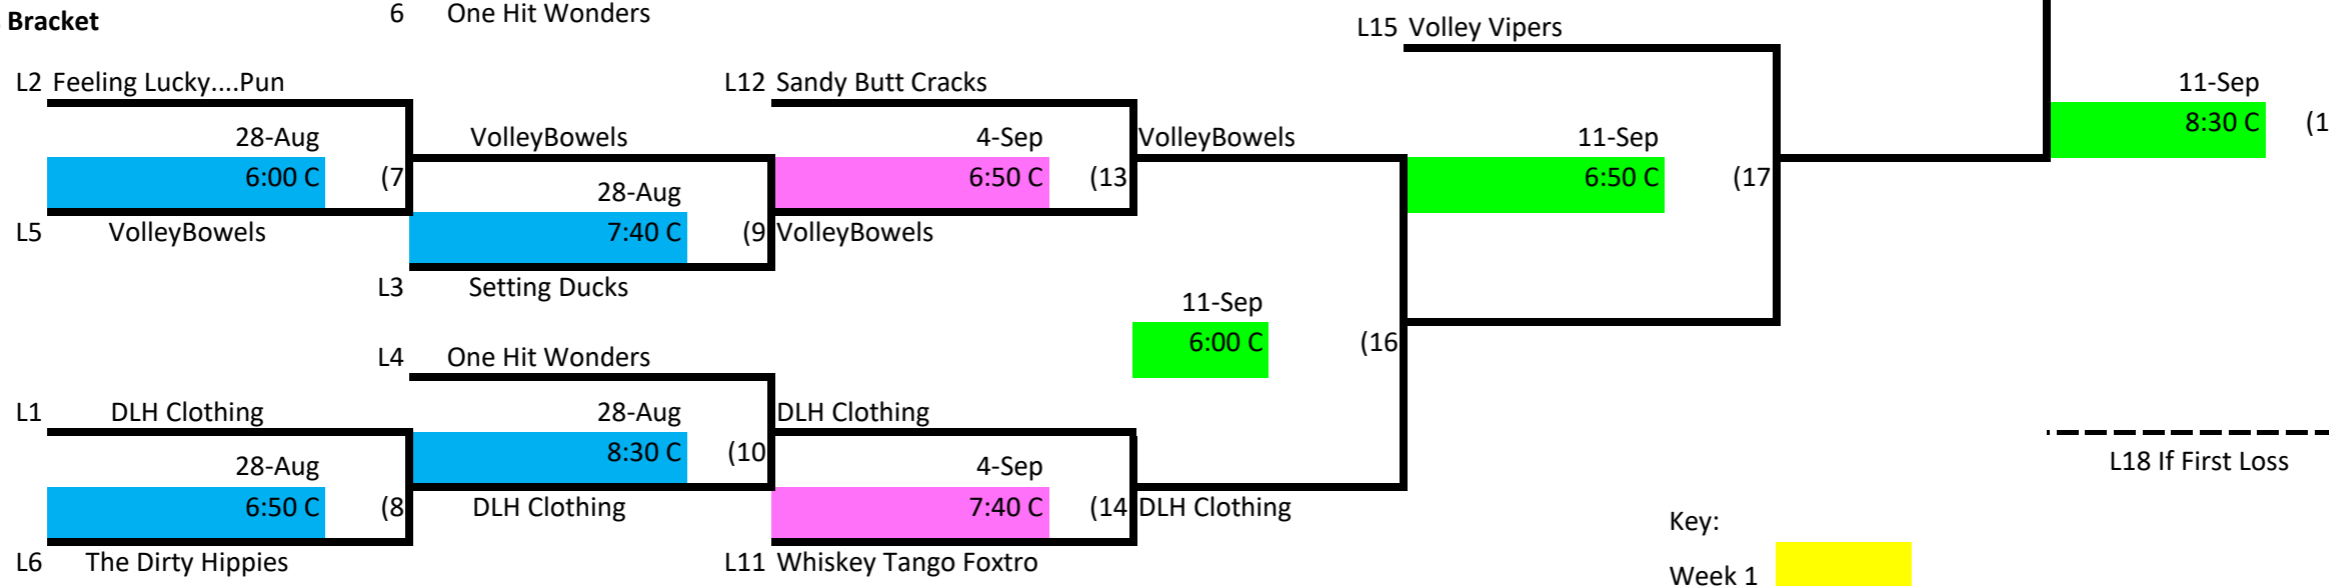

# Skyline Volleyball Tuesday Night - Intermediate Lower Div. 3

## Winner's Bracket

## Loser's Bracket

Key:

- Week 1
- Week 2
- Week 3
- Week 4

L18 If First Loss