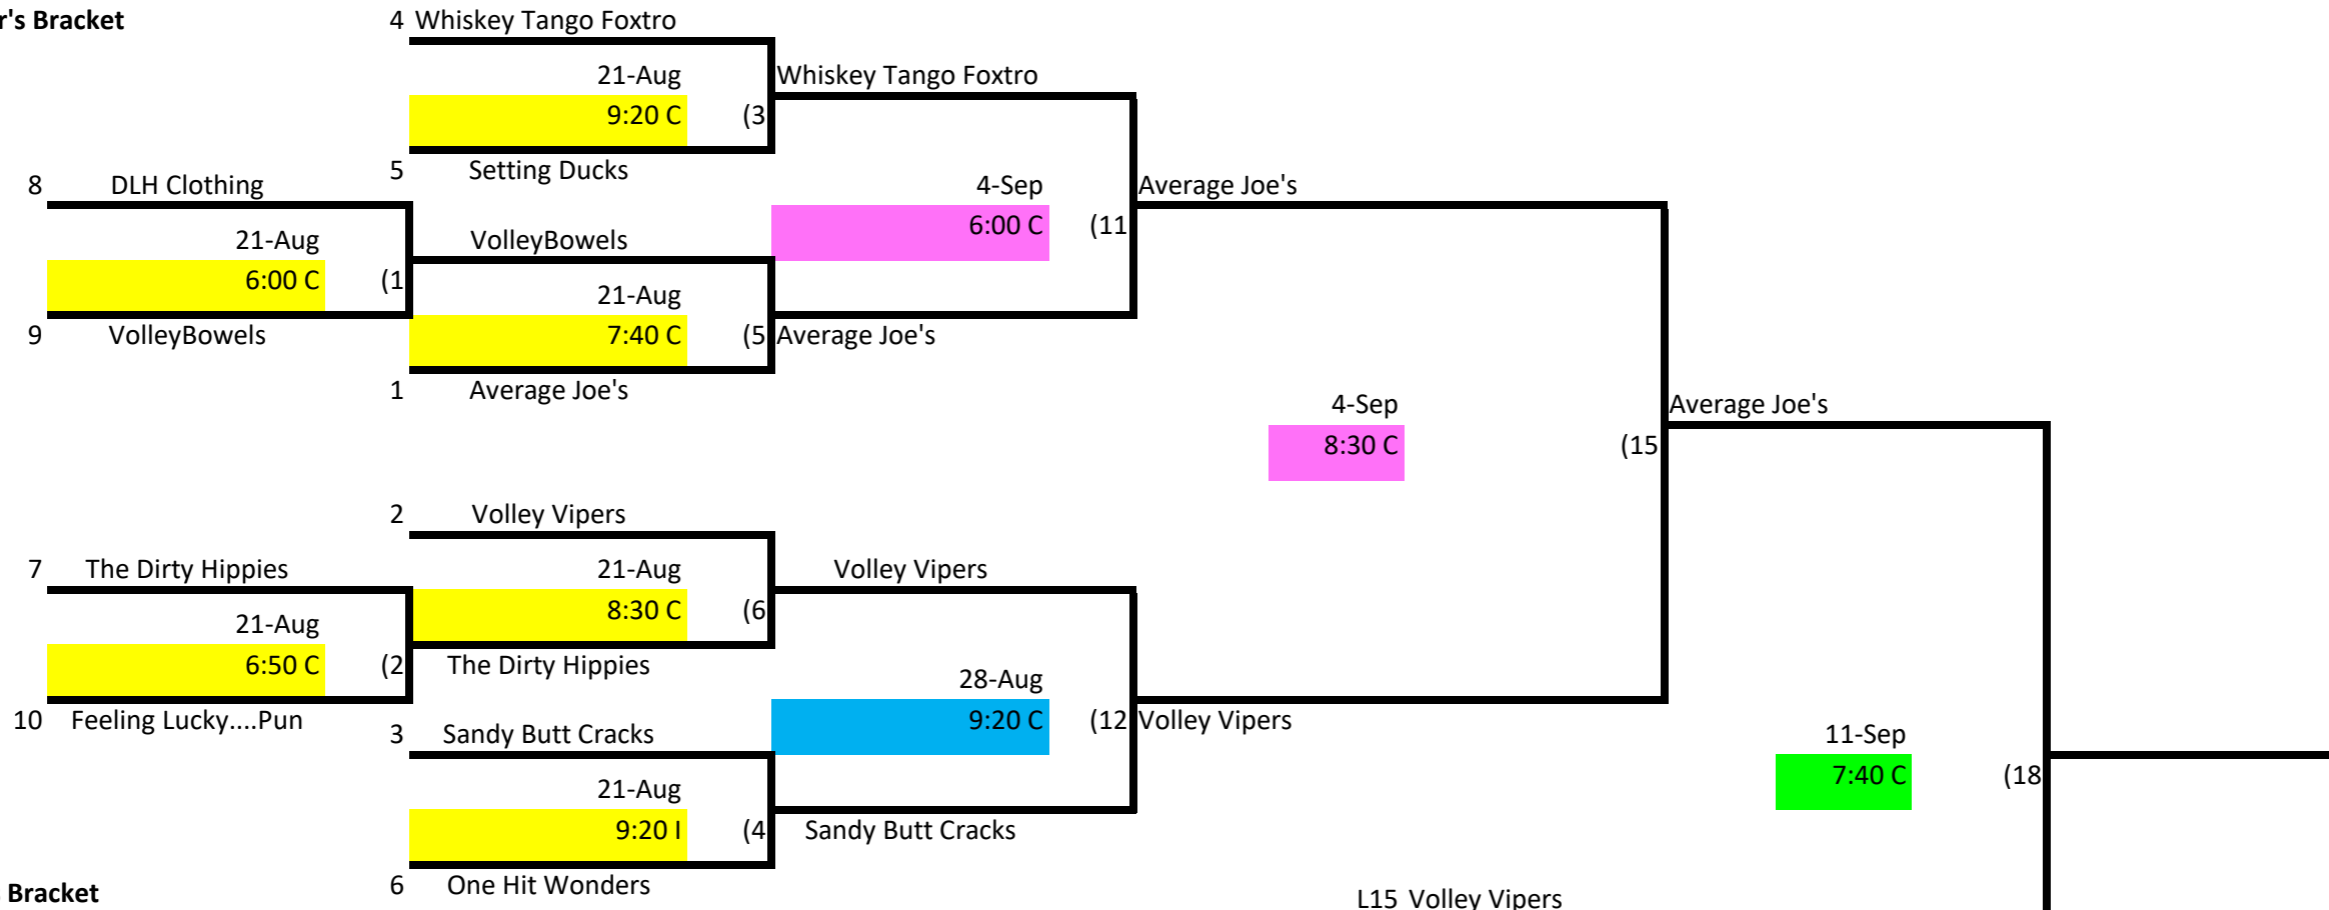

# Skyline Volleyball Tuesday Night - Intermediate Lower Div. 3

## Winner's Bracket

## Loser's Bracket

Key:

- Week 1
- Week 2
- Week 3
- Week 4

L18 If First Loss