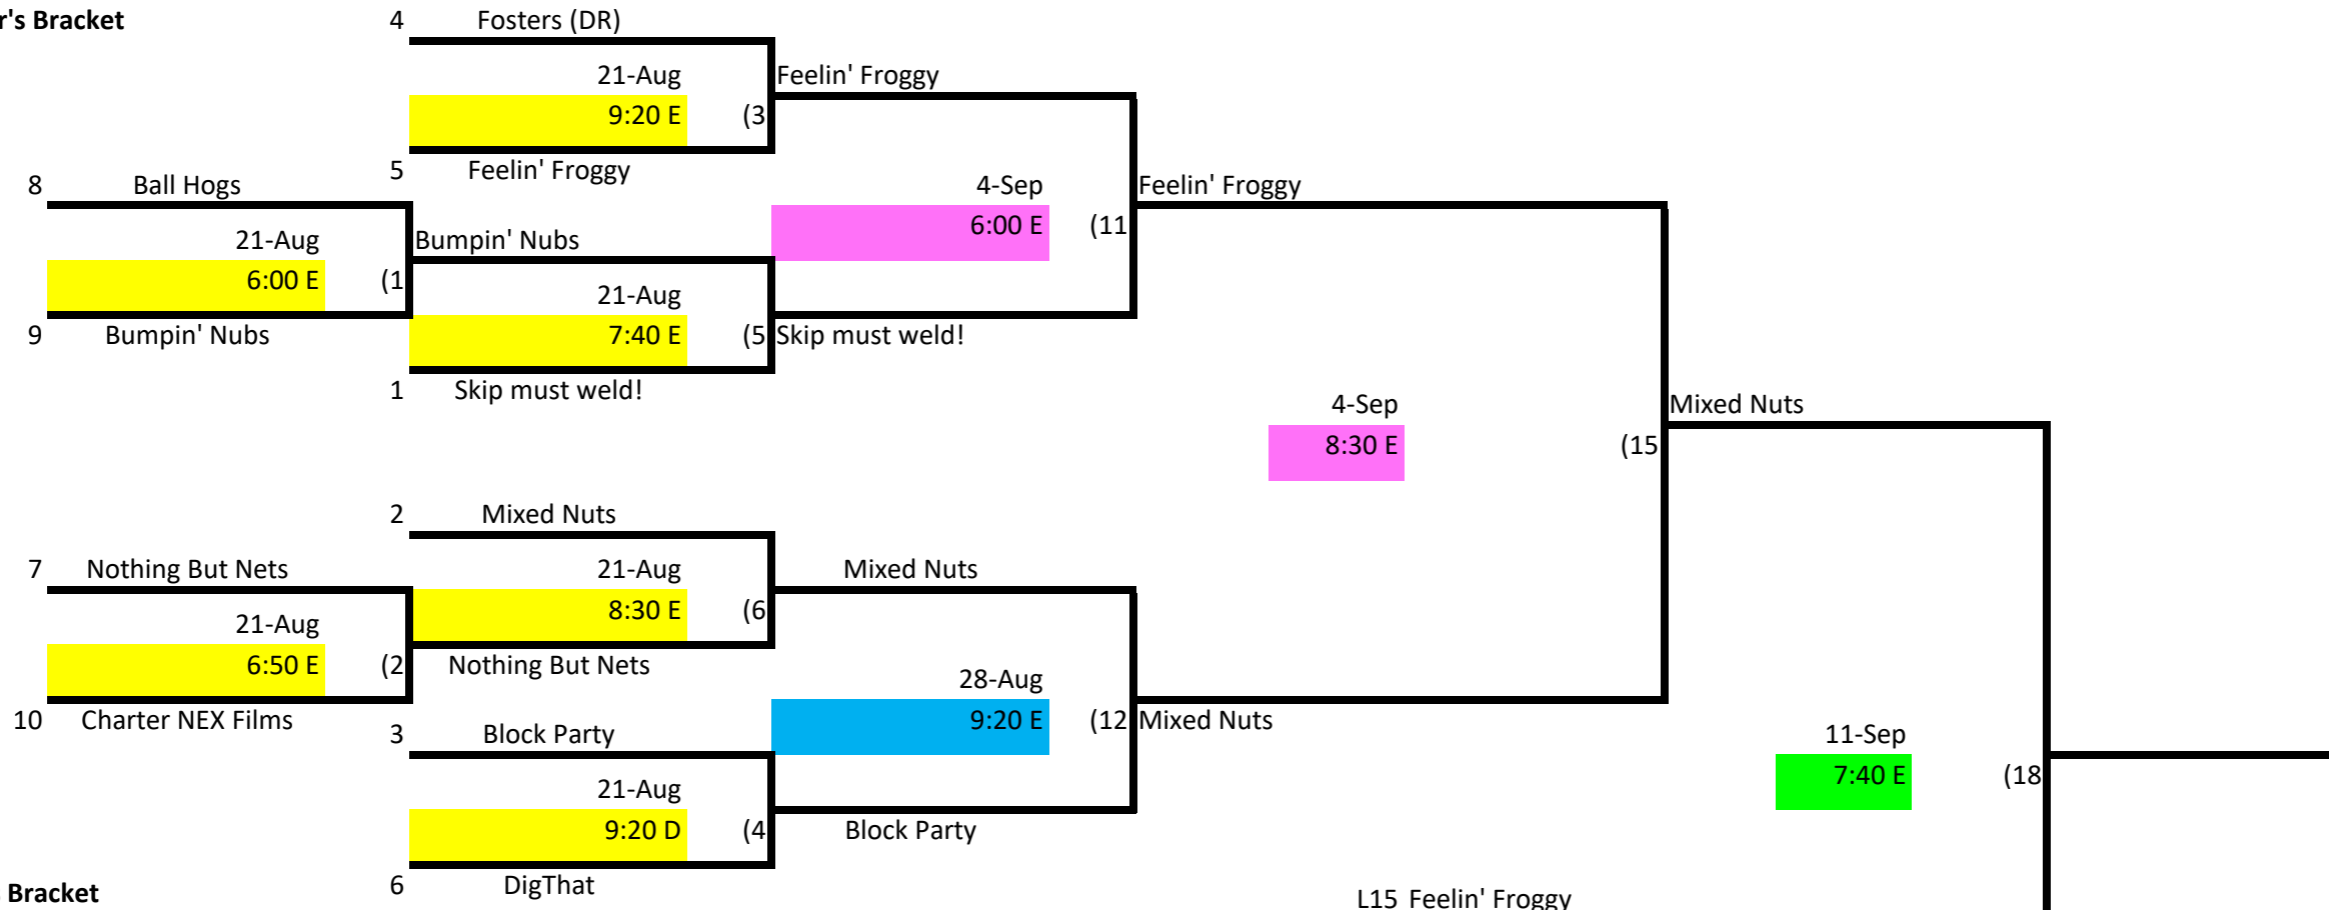

# Skyline Volleyball Tuesday Night - Intermediate Lower Div. 1

## Winner's Bracket

## Loser's Bracket

Key:

- Week 1
- Week 2
- Week 3
- Week 4

L18 If First Loss