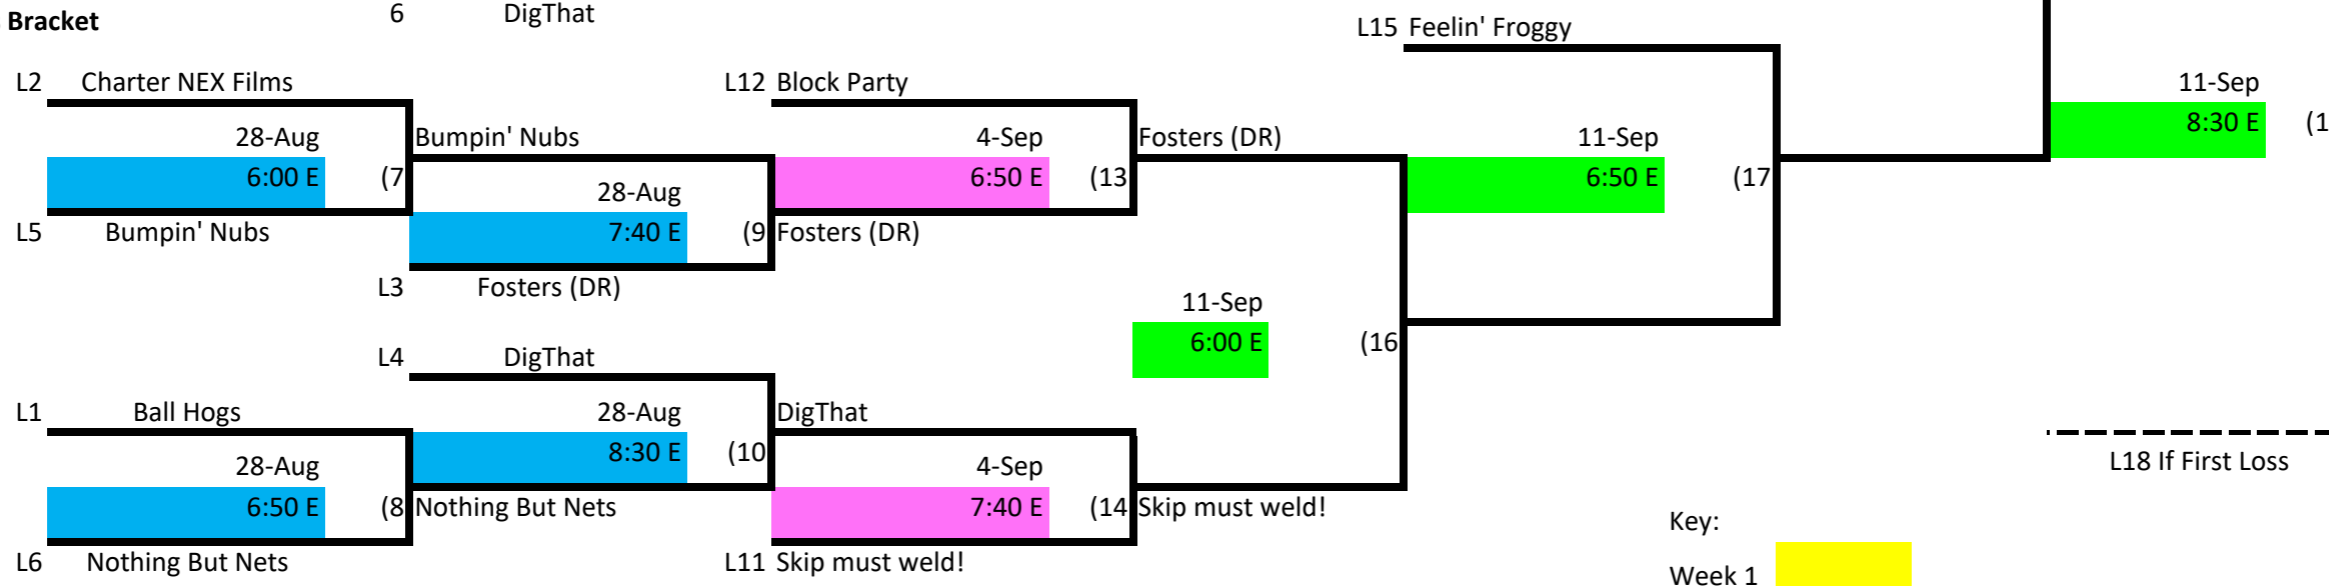

# Skyline Volleyball Tuesday Night - Intermediate Lower Div. 1

## Winner's Bracket

## Loser's Bracket

Key:

- Week 1
- Week 2
- Week 3
- Week 4

L18 If First Loss