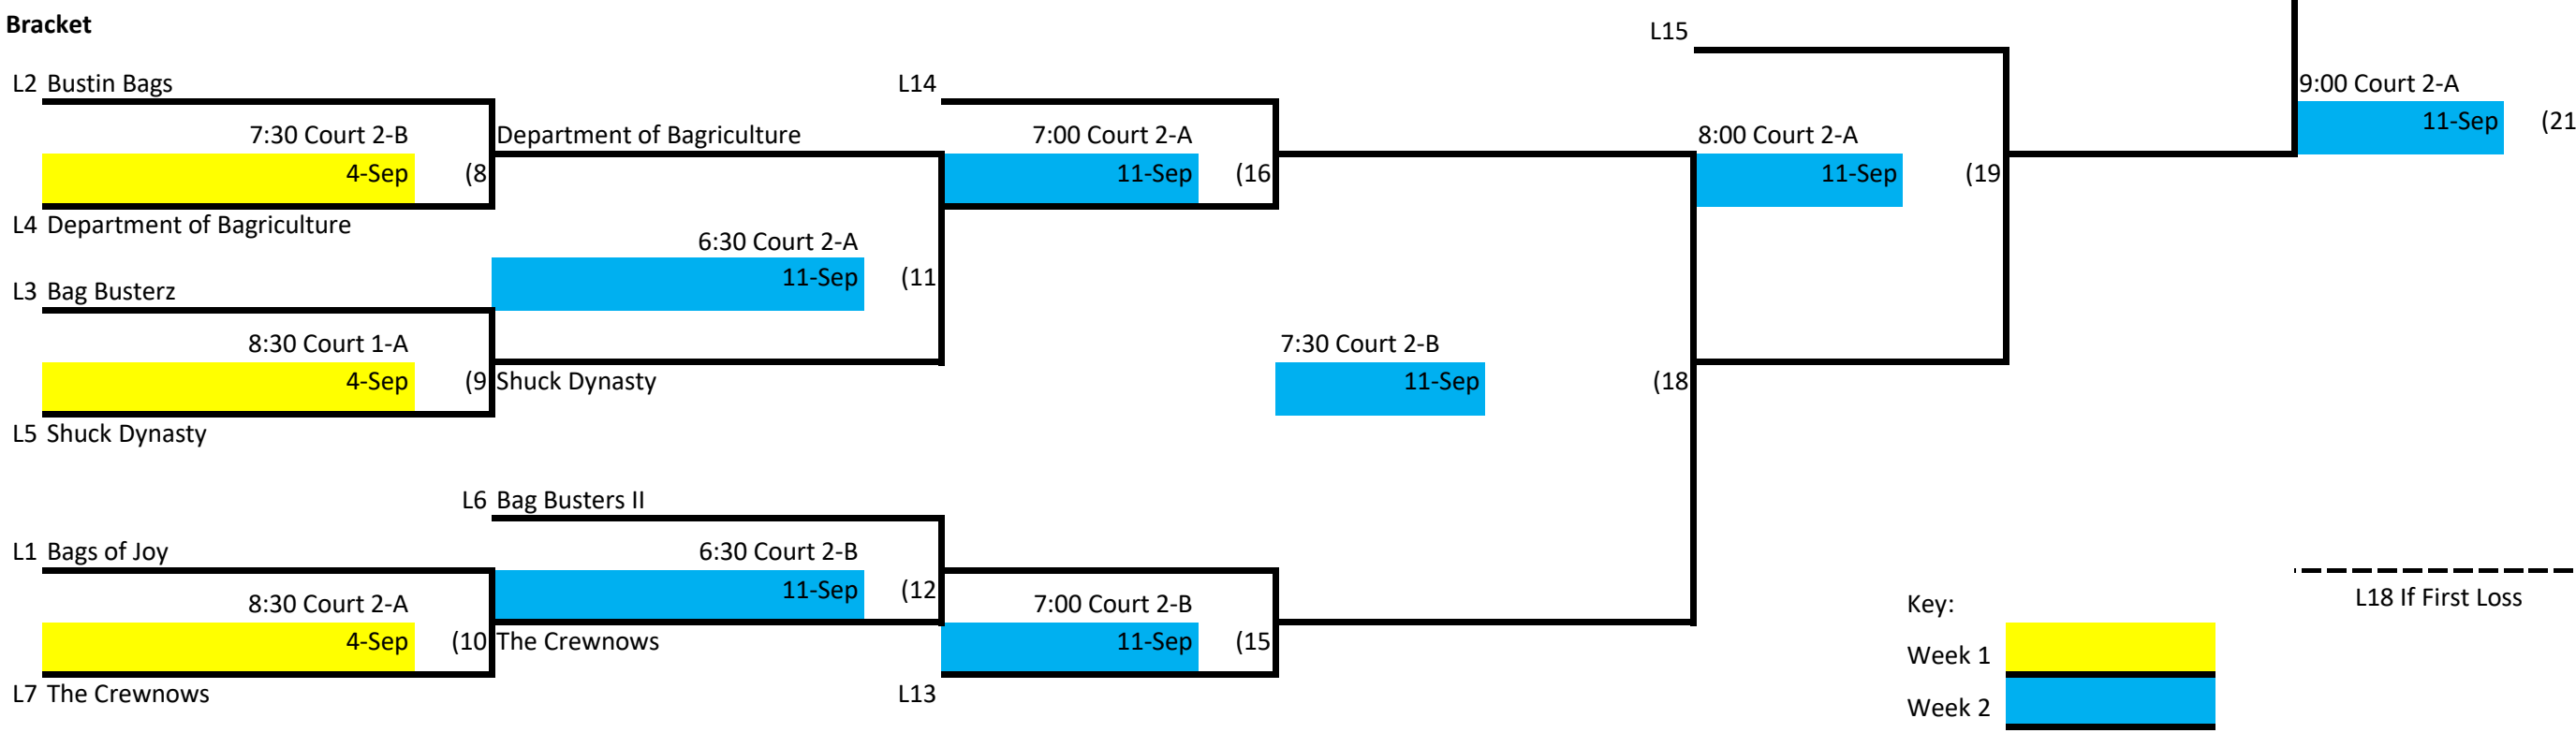

# Skyline Tuesday Night - Bean Bags Div. 2

## Winner's Bracket

## Loser's Bracket

Key:

- Week 1
- Week 2

----- L18 If First Loss