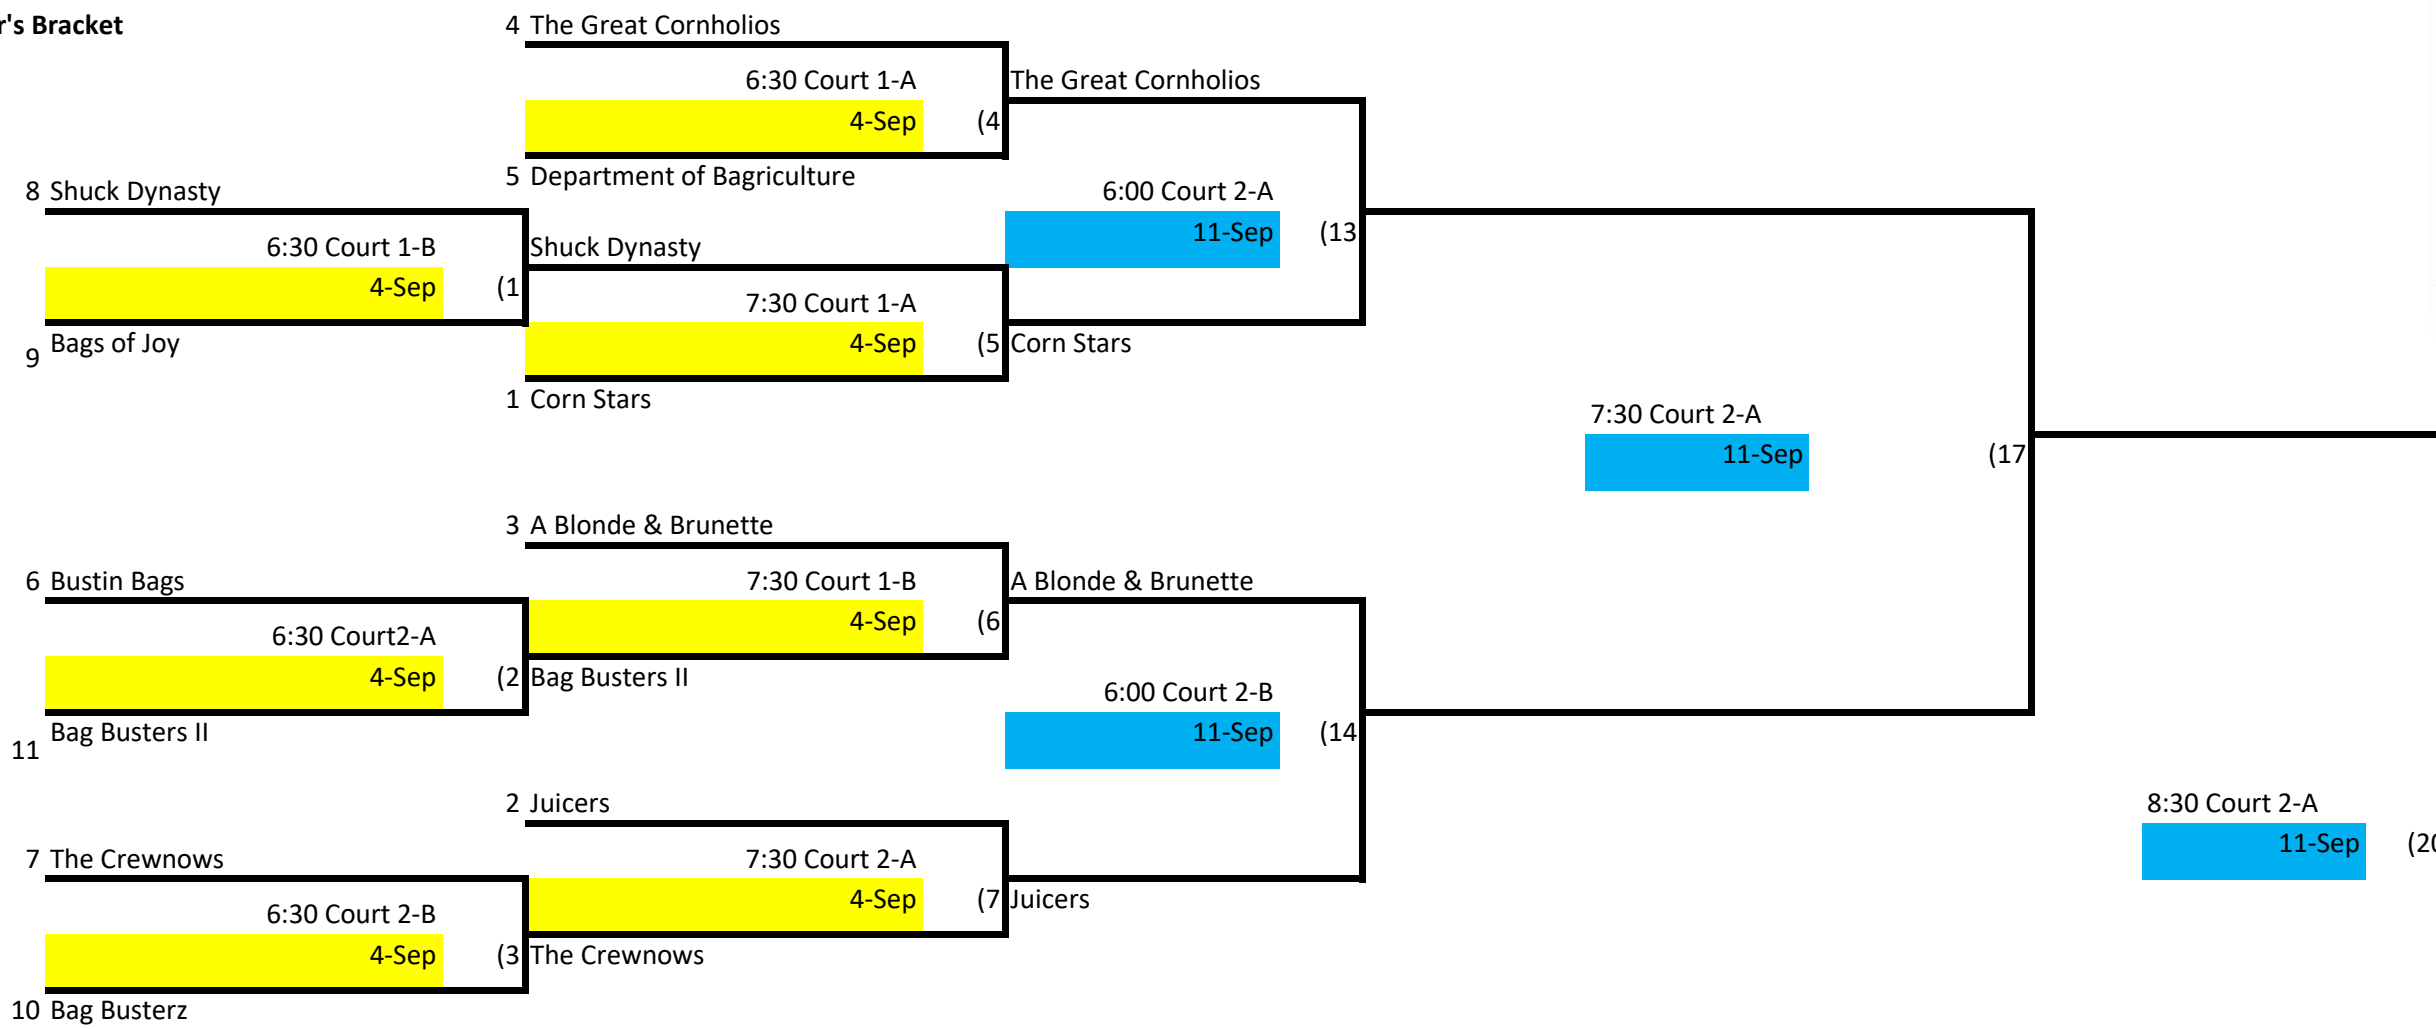

# Skyline Tuesday Night - Bean Bags Div. 2

## Winner's Bracket

## Loser's Bracket

Key:

- Week 1
- Week 2

----- L18 If First Loss