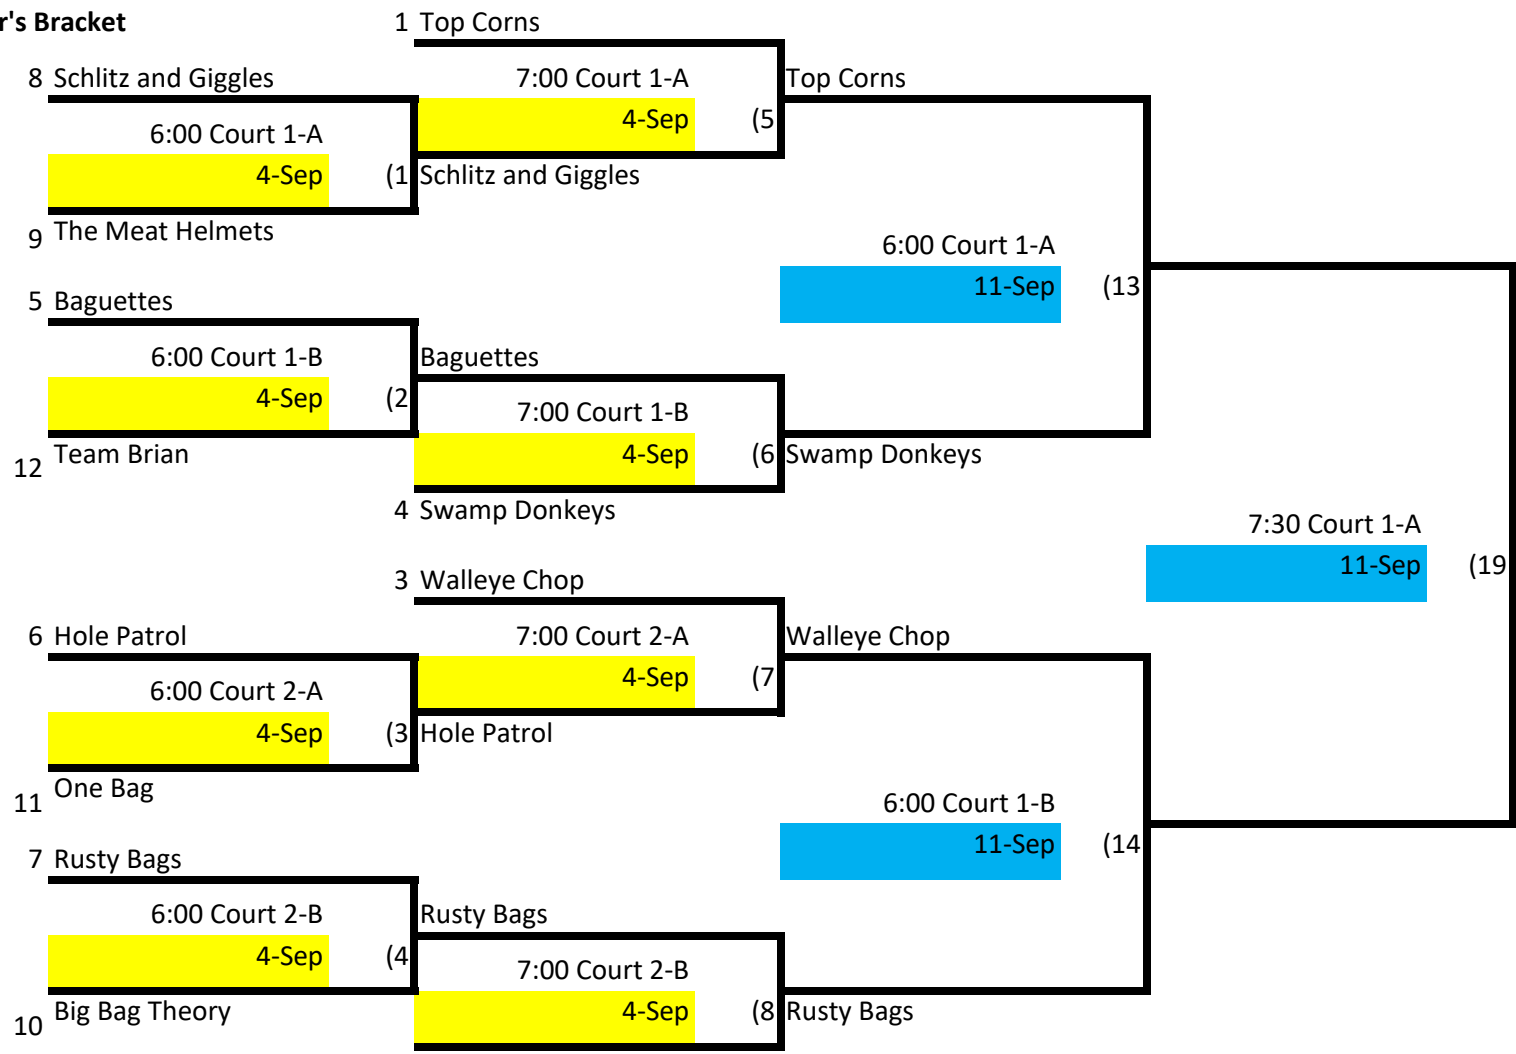

# Skyline Tuesday Night- Bean Bags Rec Div. 1

**Winner's Bracket**

**Loser's Bracket**

Key:  
 Week 1   
 Week 2