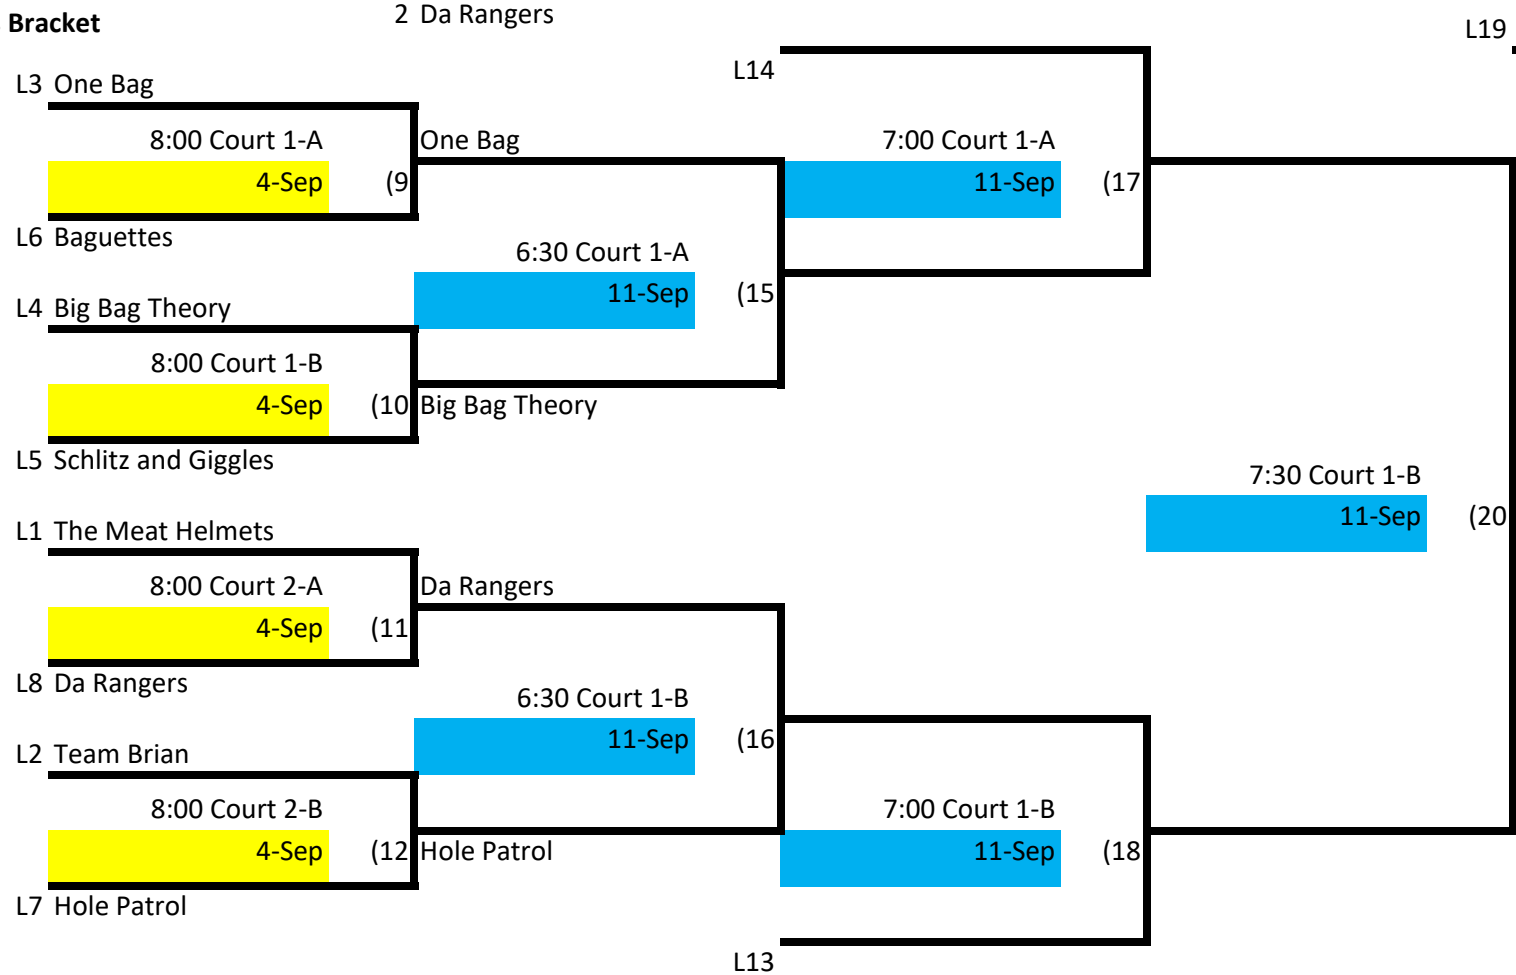

# Skyline Tuesday Night- Bean Bags Rec Div. 1

**Winner's Bracket**

**Loser's Bracket**

Key:  
 Week 1   
 Week 2