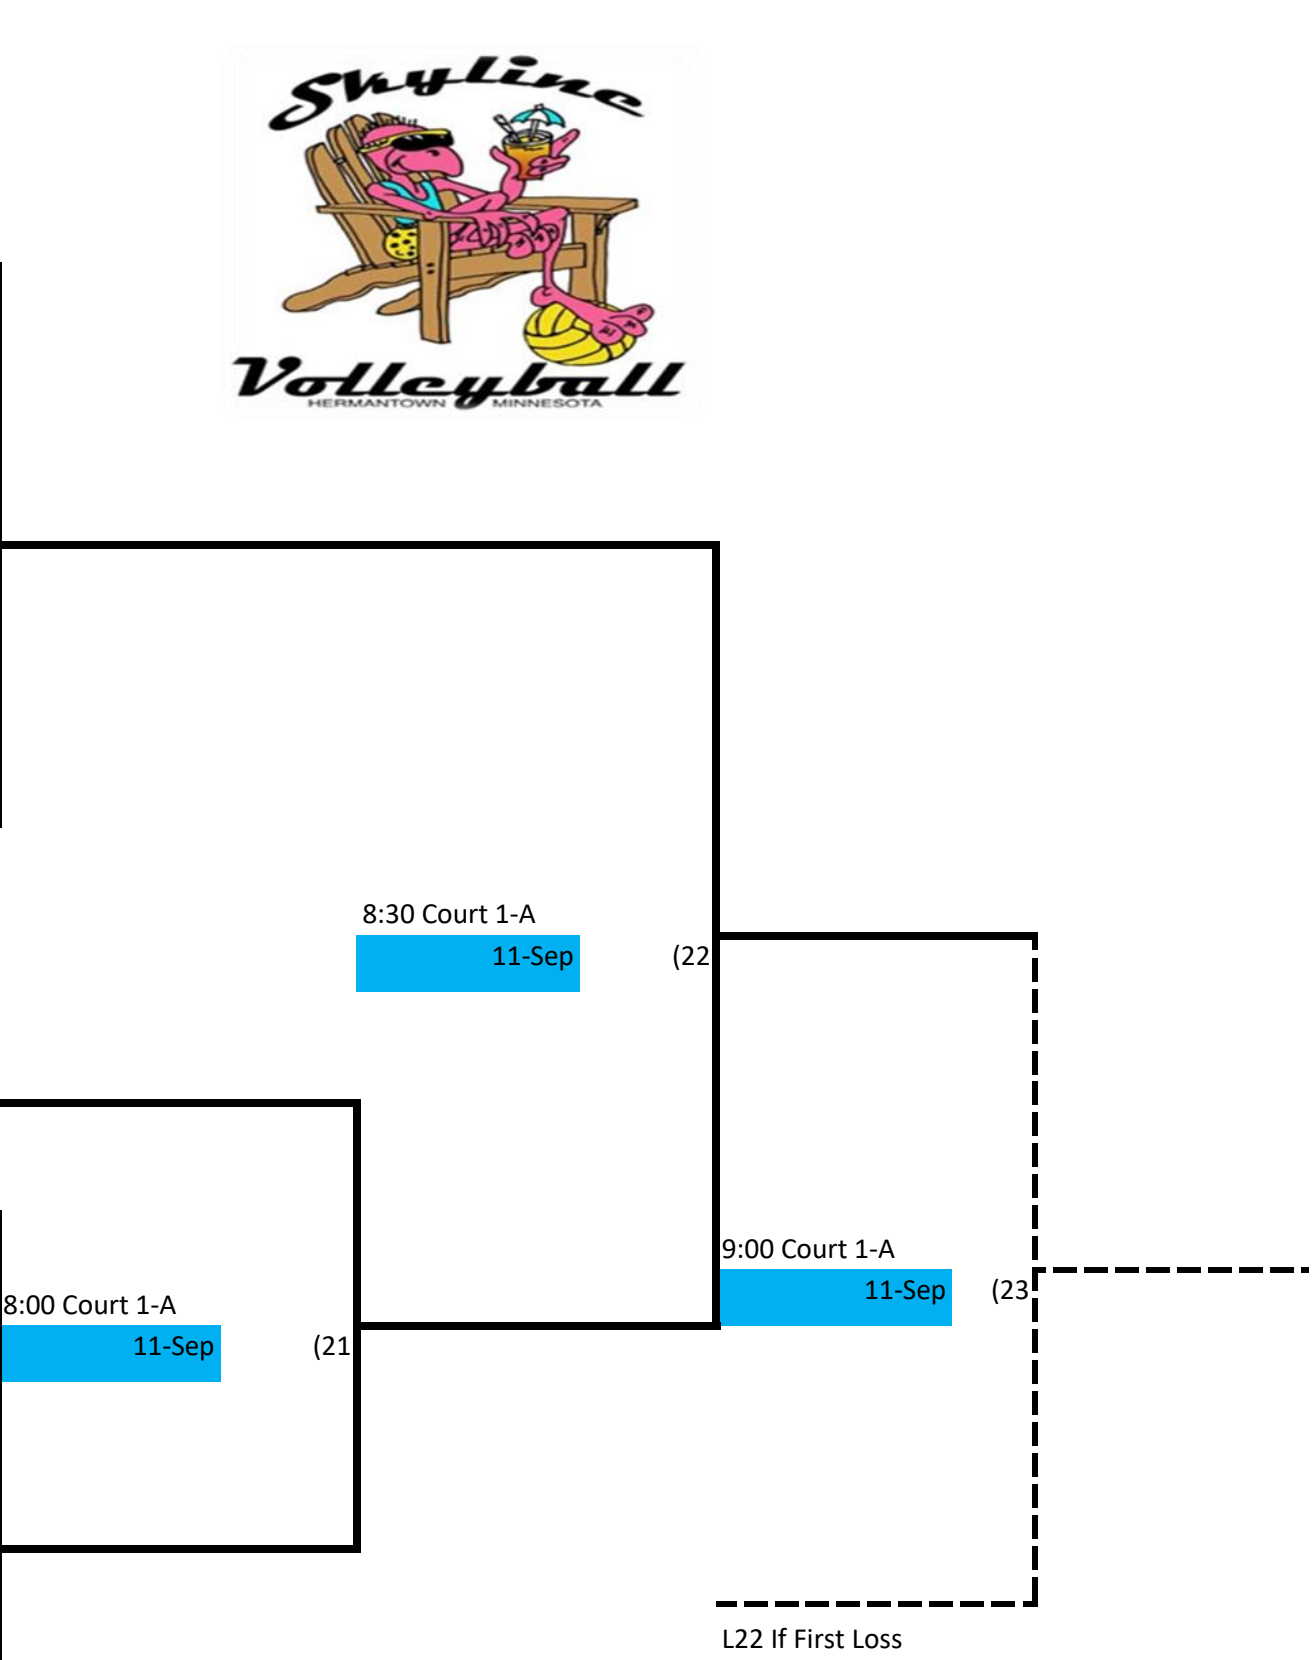

# Skyline Tuesday Night- Bean Bags Rec Div. 1

**Winner's Bracket**

**Loser's Bracket**

Key:  
 Week 1   
 Week 2