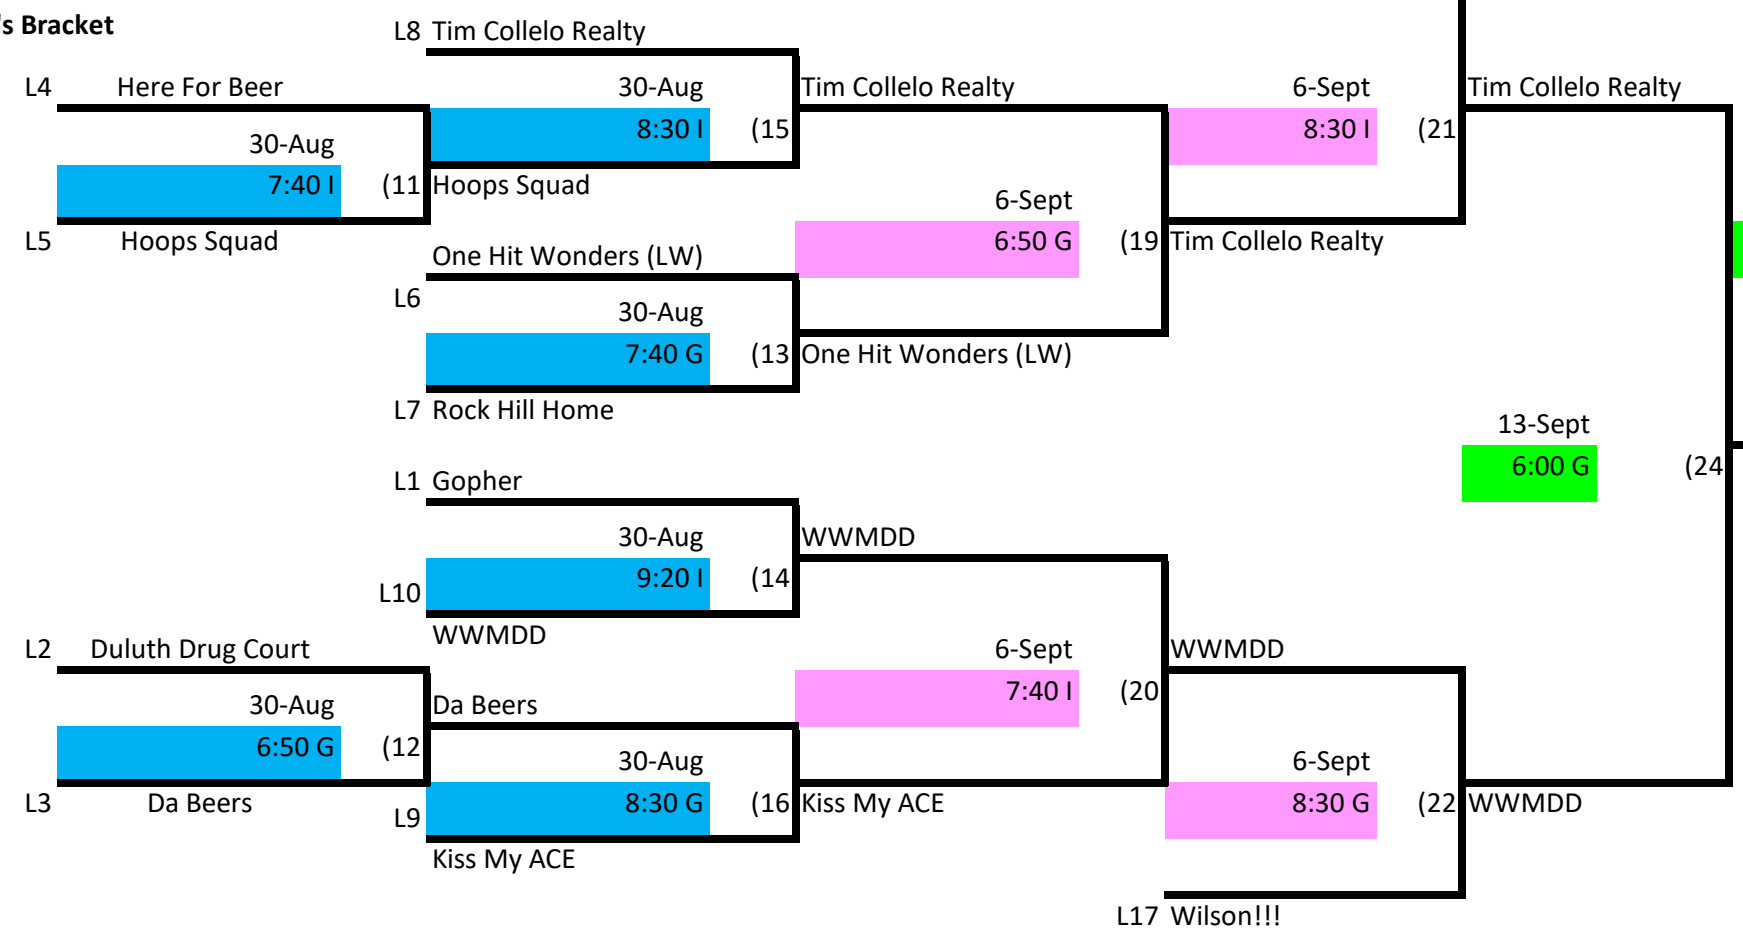

# Skyline Volleyball Thursday Night- Rec Div. 3

## Winner's Bracket

## Loser's Bracket

L26 If First Loss