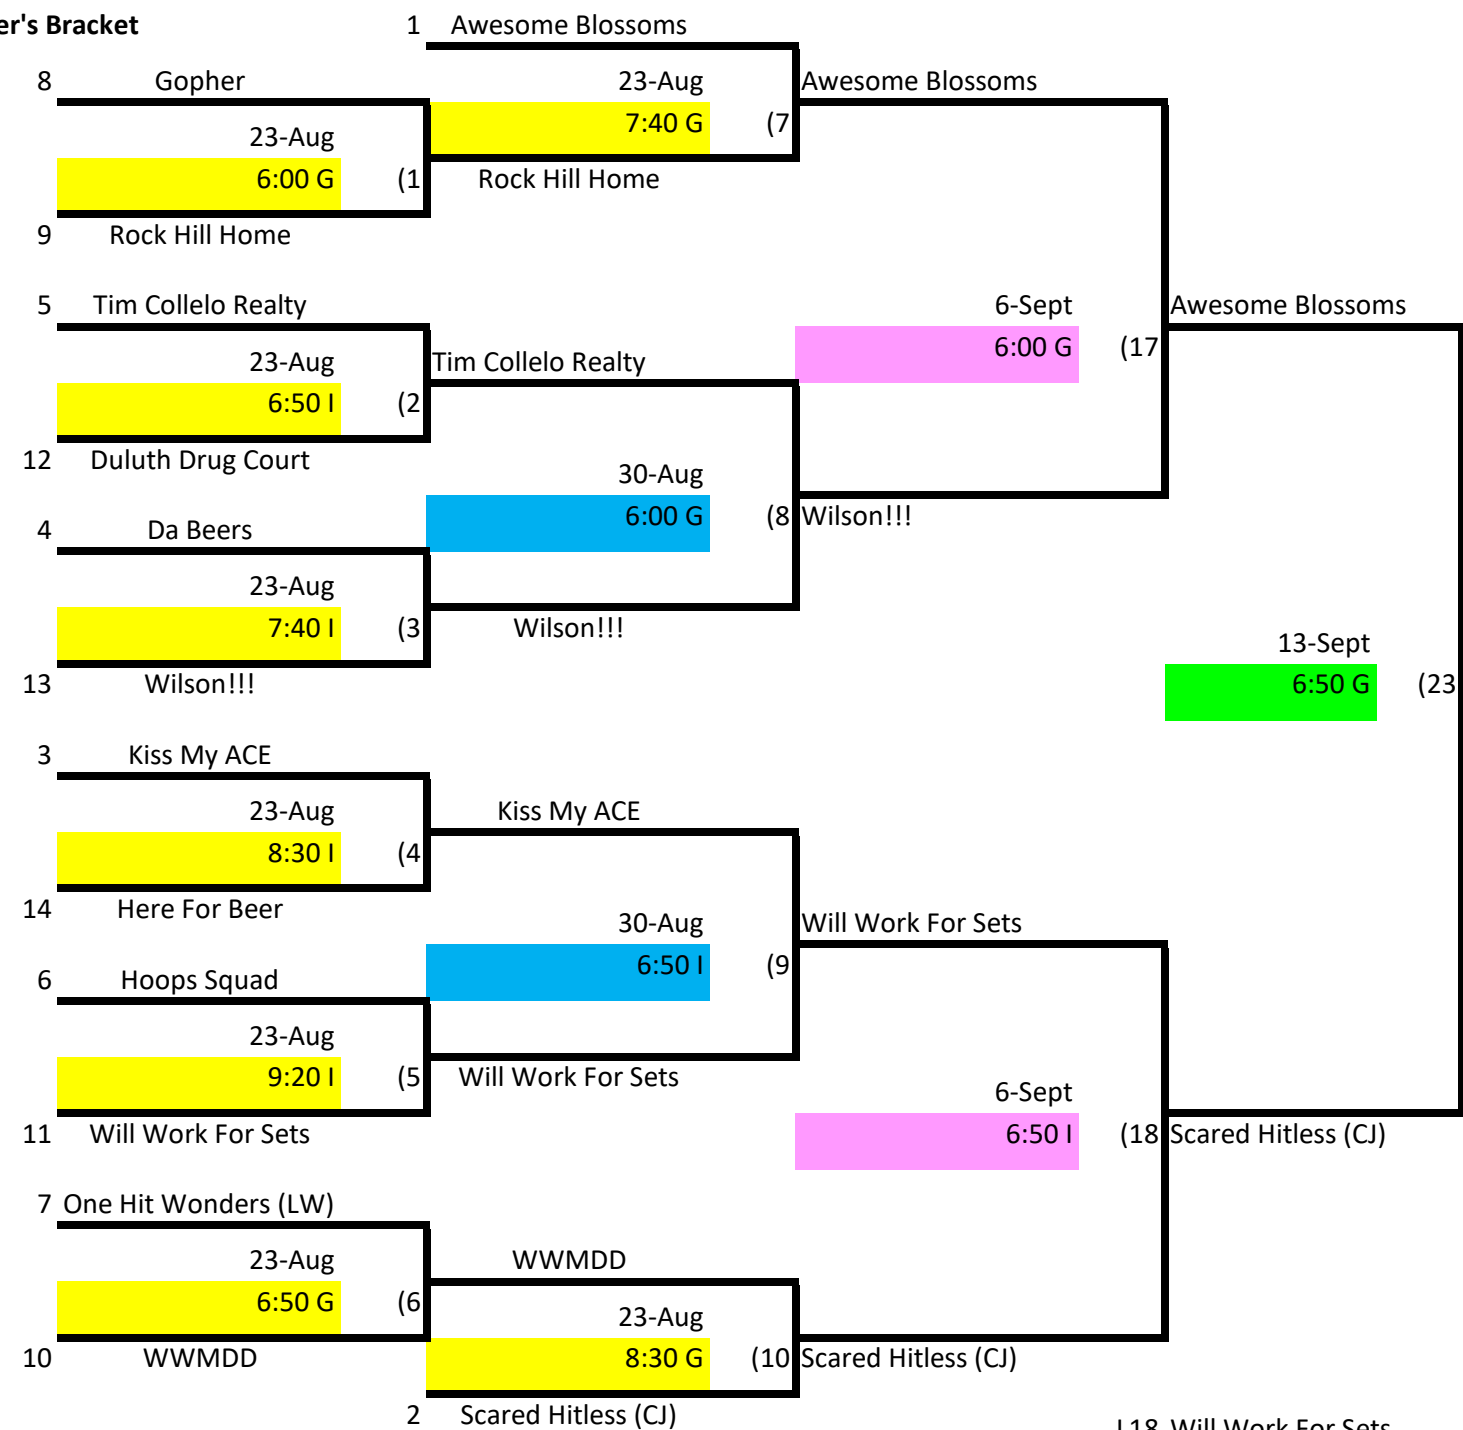

# Skyline Volleyball Thursday Night- Rec Div. 3

## Winner's Bracket

## Loser's Bracket

L26 If First Loss