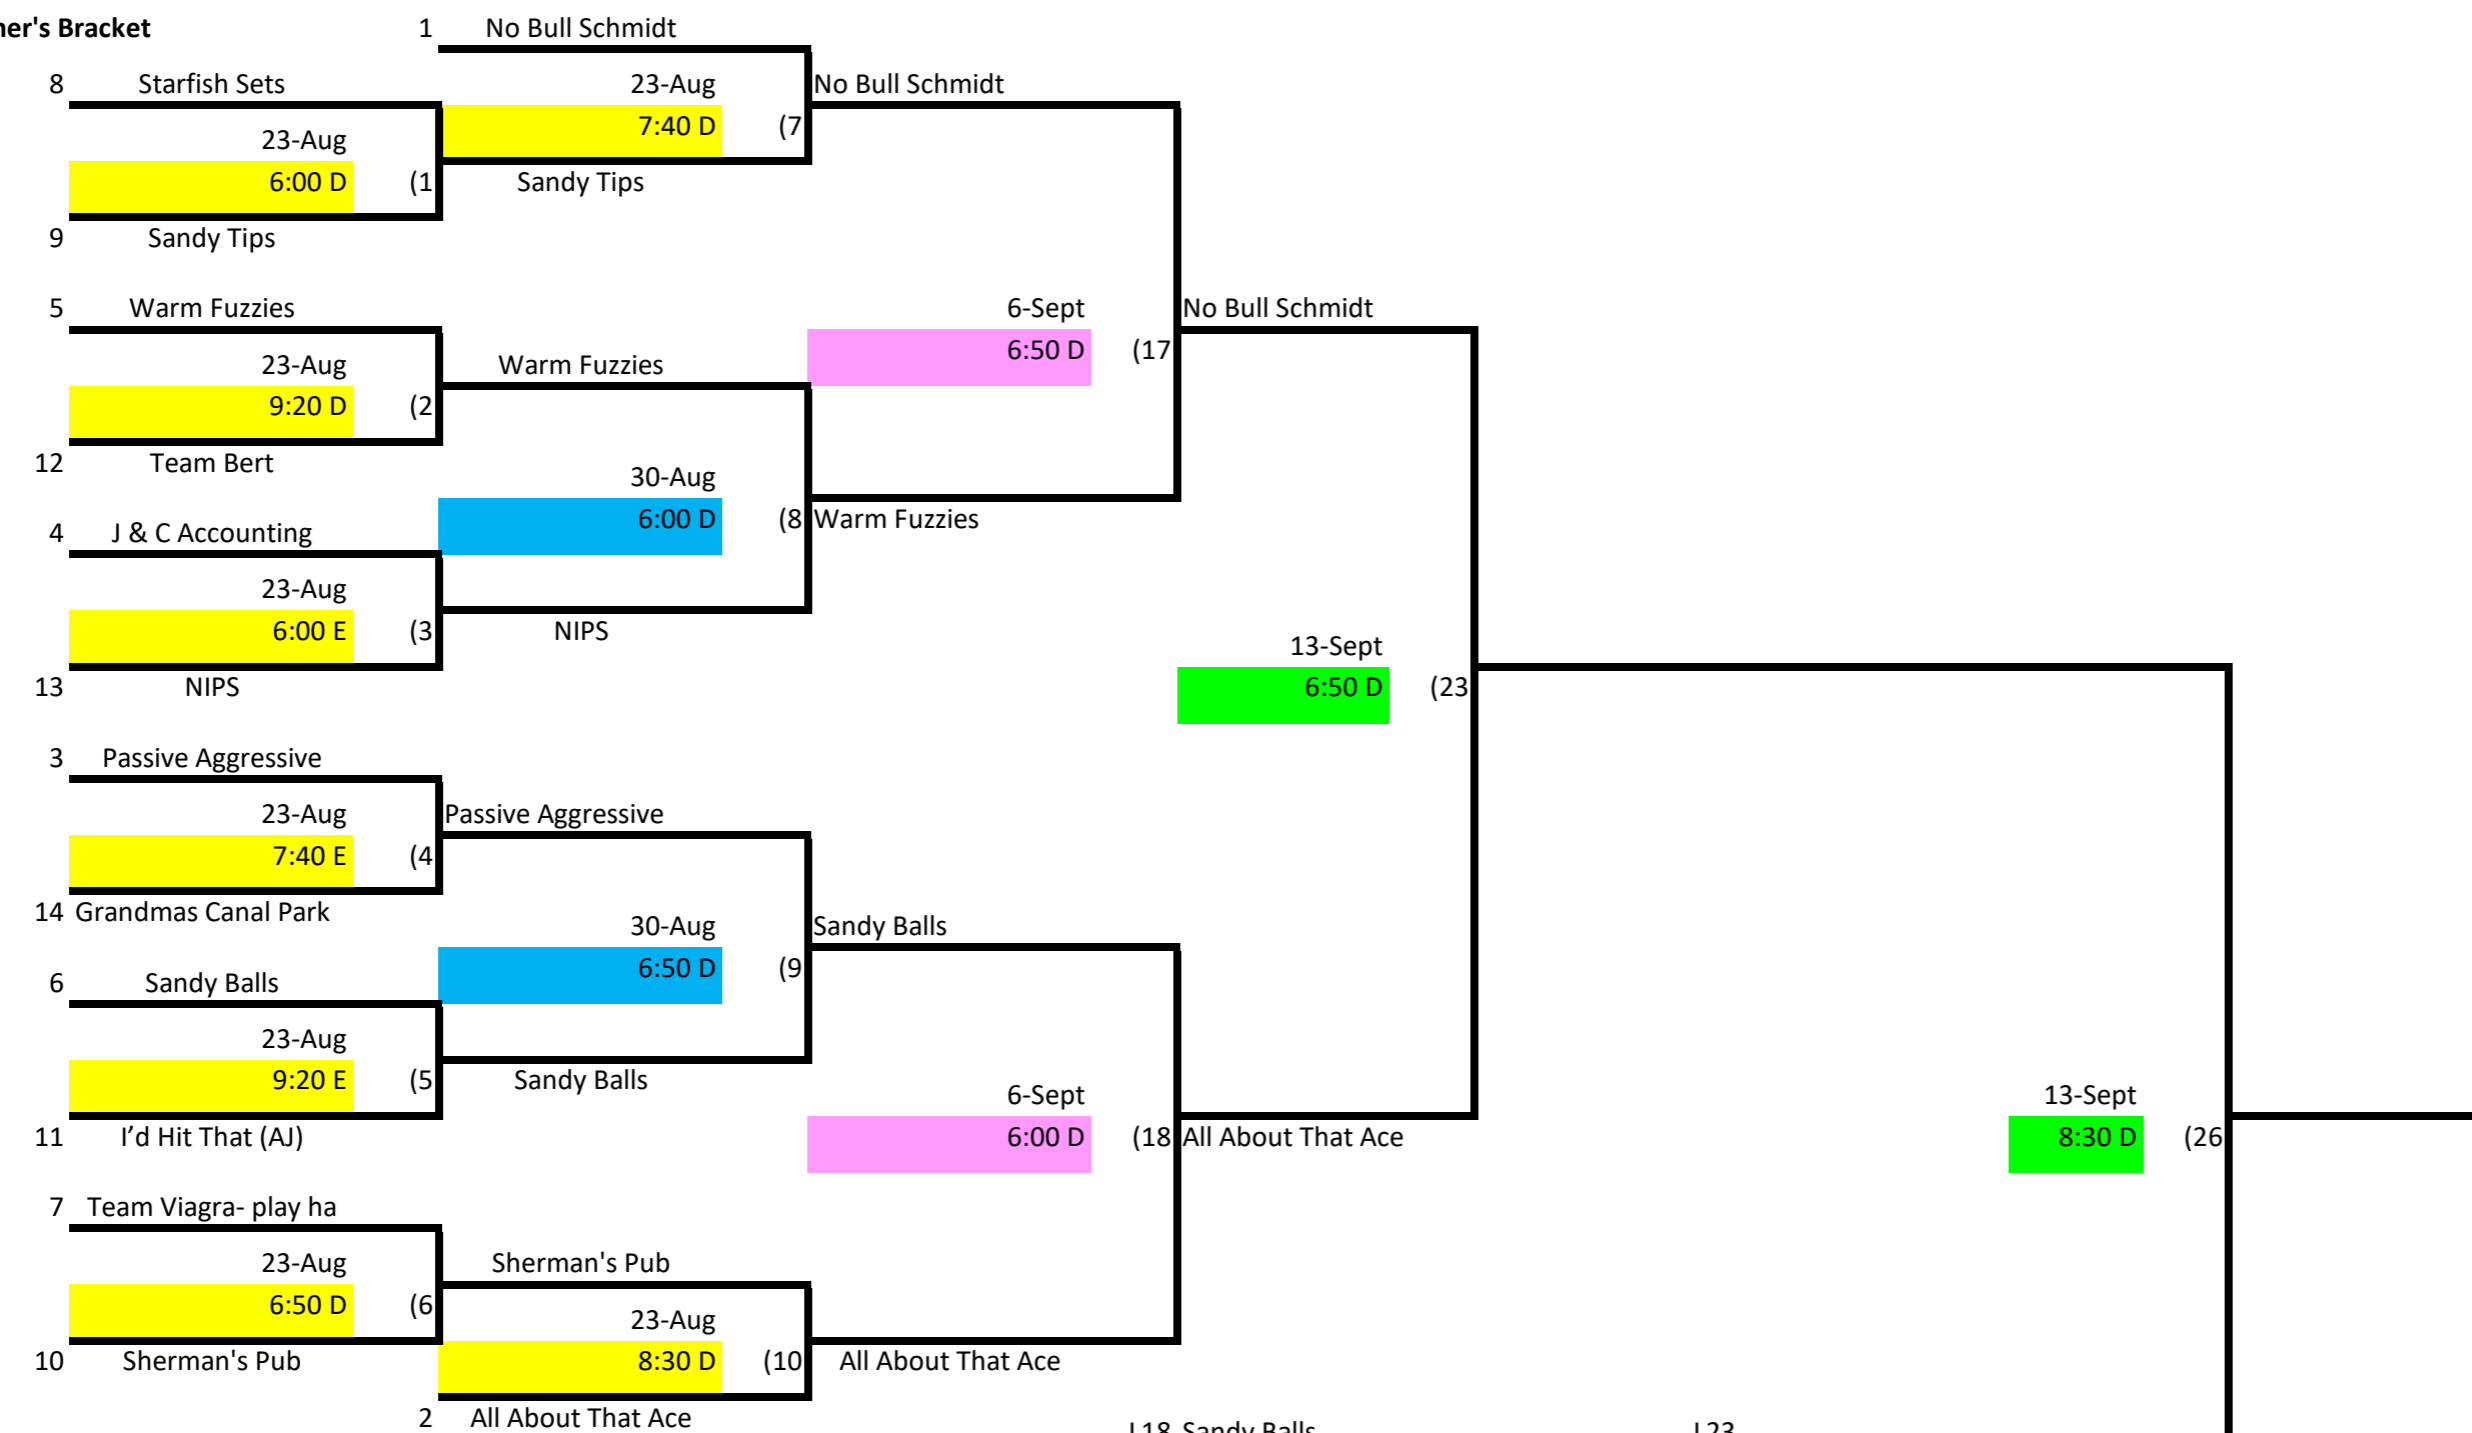

# Skyline Volleyball Thursday Night- Intermediate Upper

## Winner's Bracket

## Loser's Bracket

Key:

- Week 1
- Week 2
- Week 3
- Week 4

L26 If First Loss