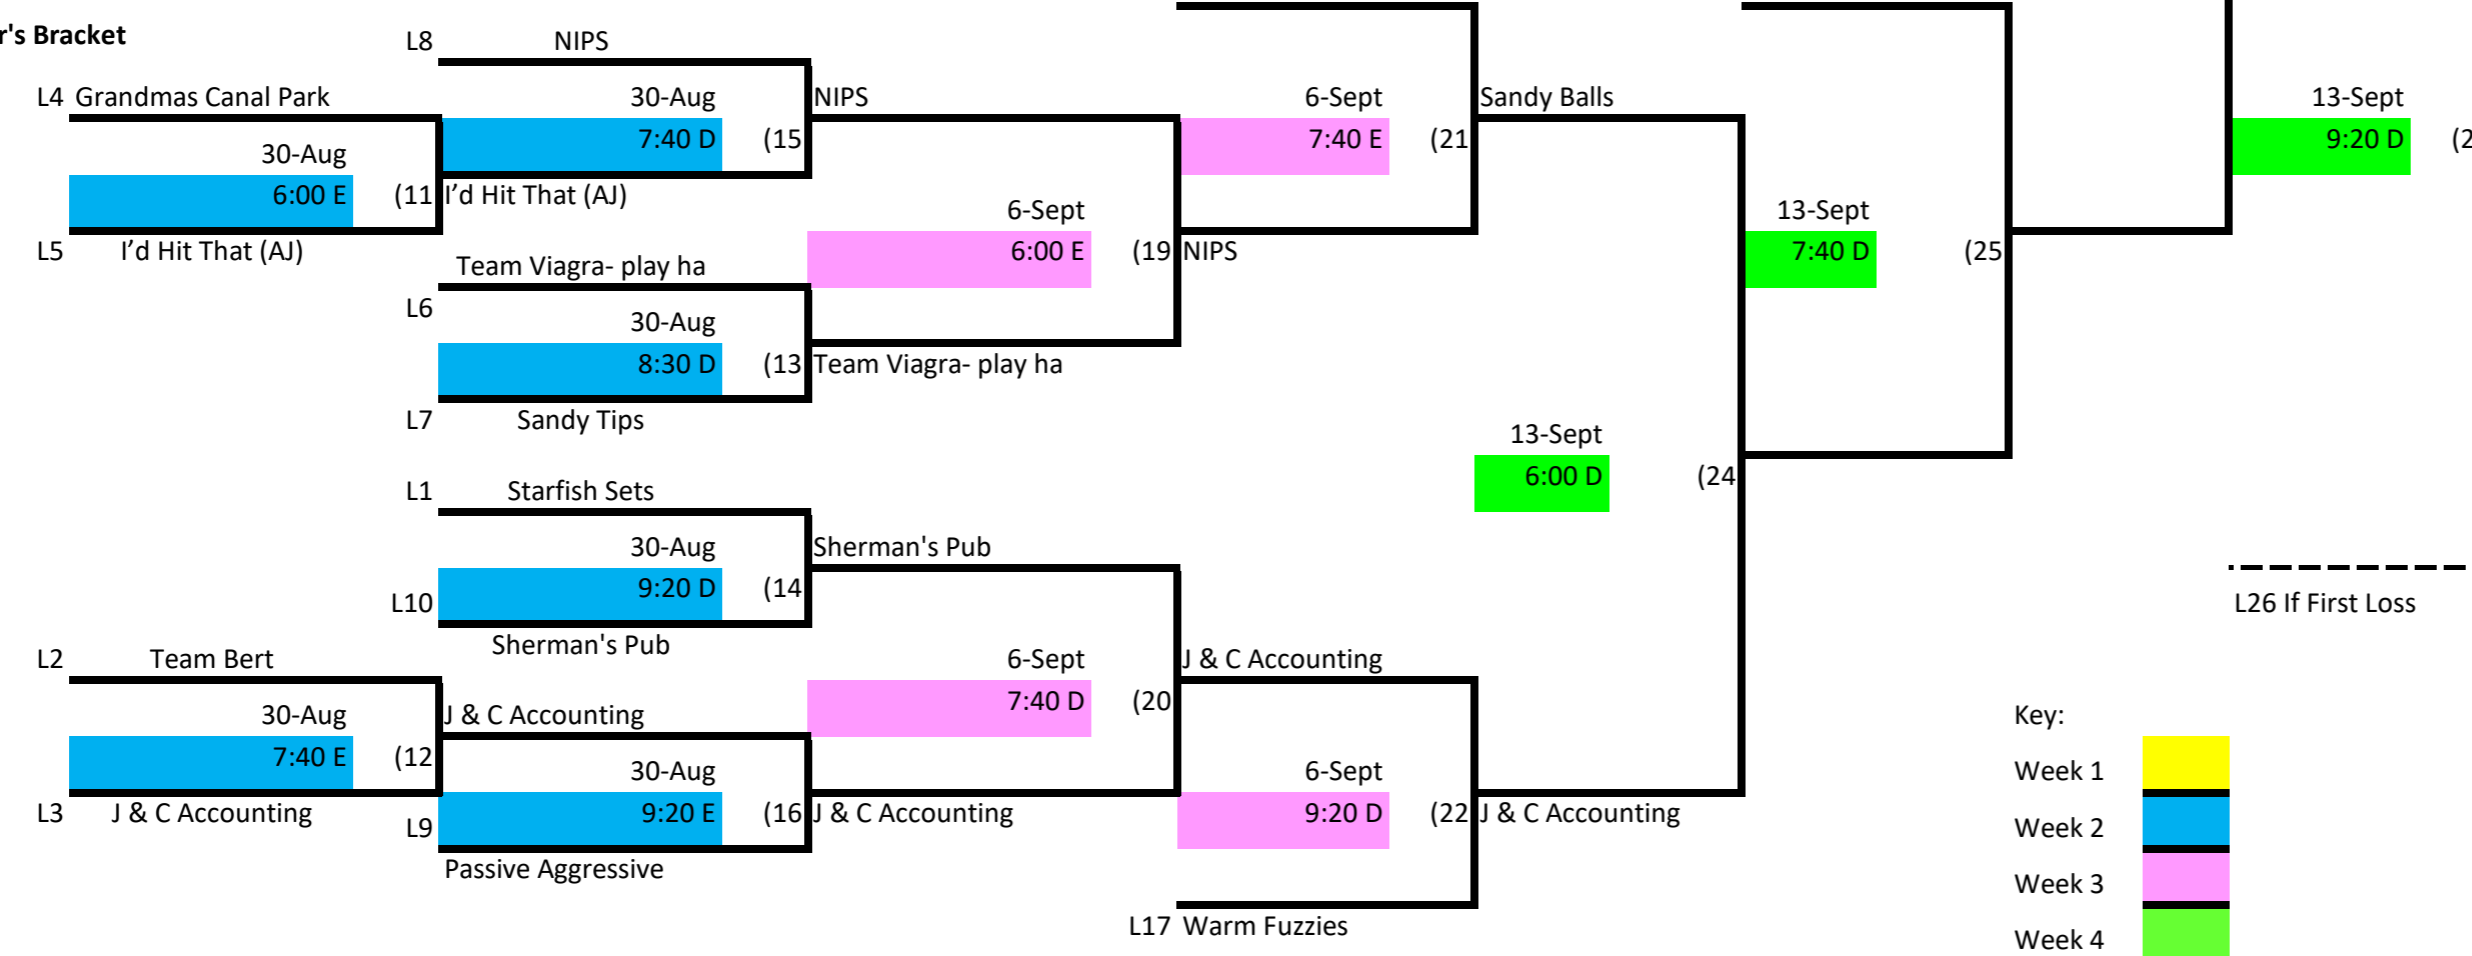

# Skyline Volleyball Thursday Night- Intermediate Upper

## Winner's Bracket

## Loser's Bracket

Key:

- Week 1
- Week 2
- Week 3
- Week 4

L26 If First Loss