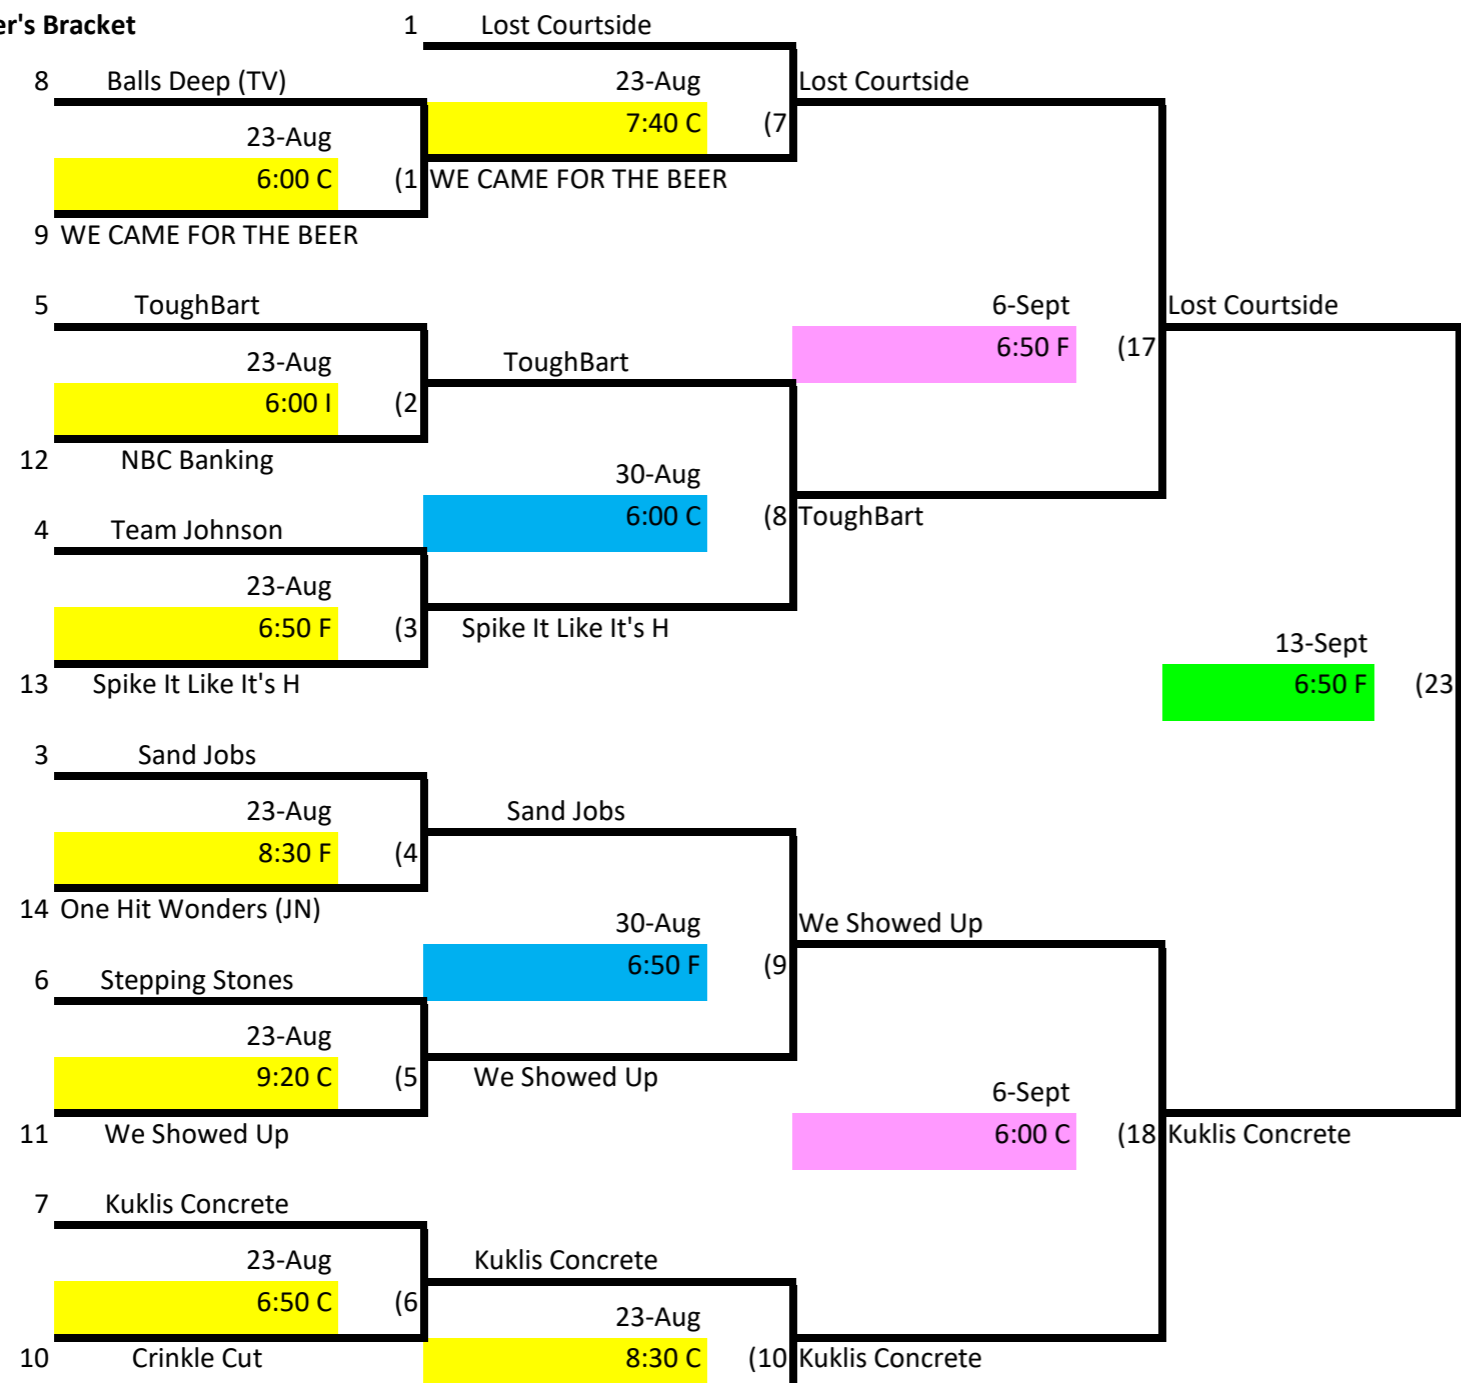

Skyline Volleyball Thursday Night- Intermediate Lower Div. 2

Winner's Bracket

Loser's Bracket

Key:

- Week 1
- Week 2
- Week 3
- Week 4