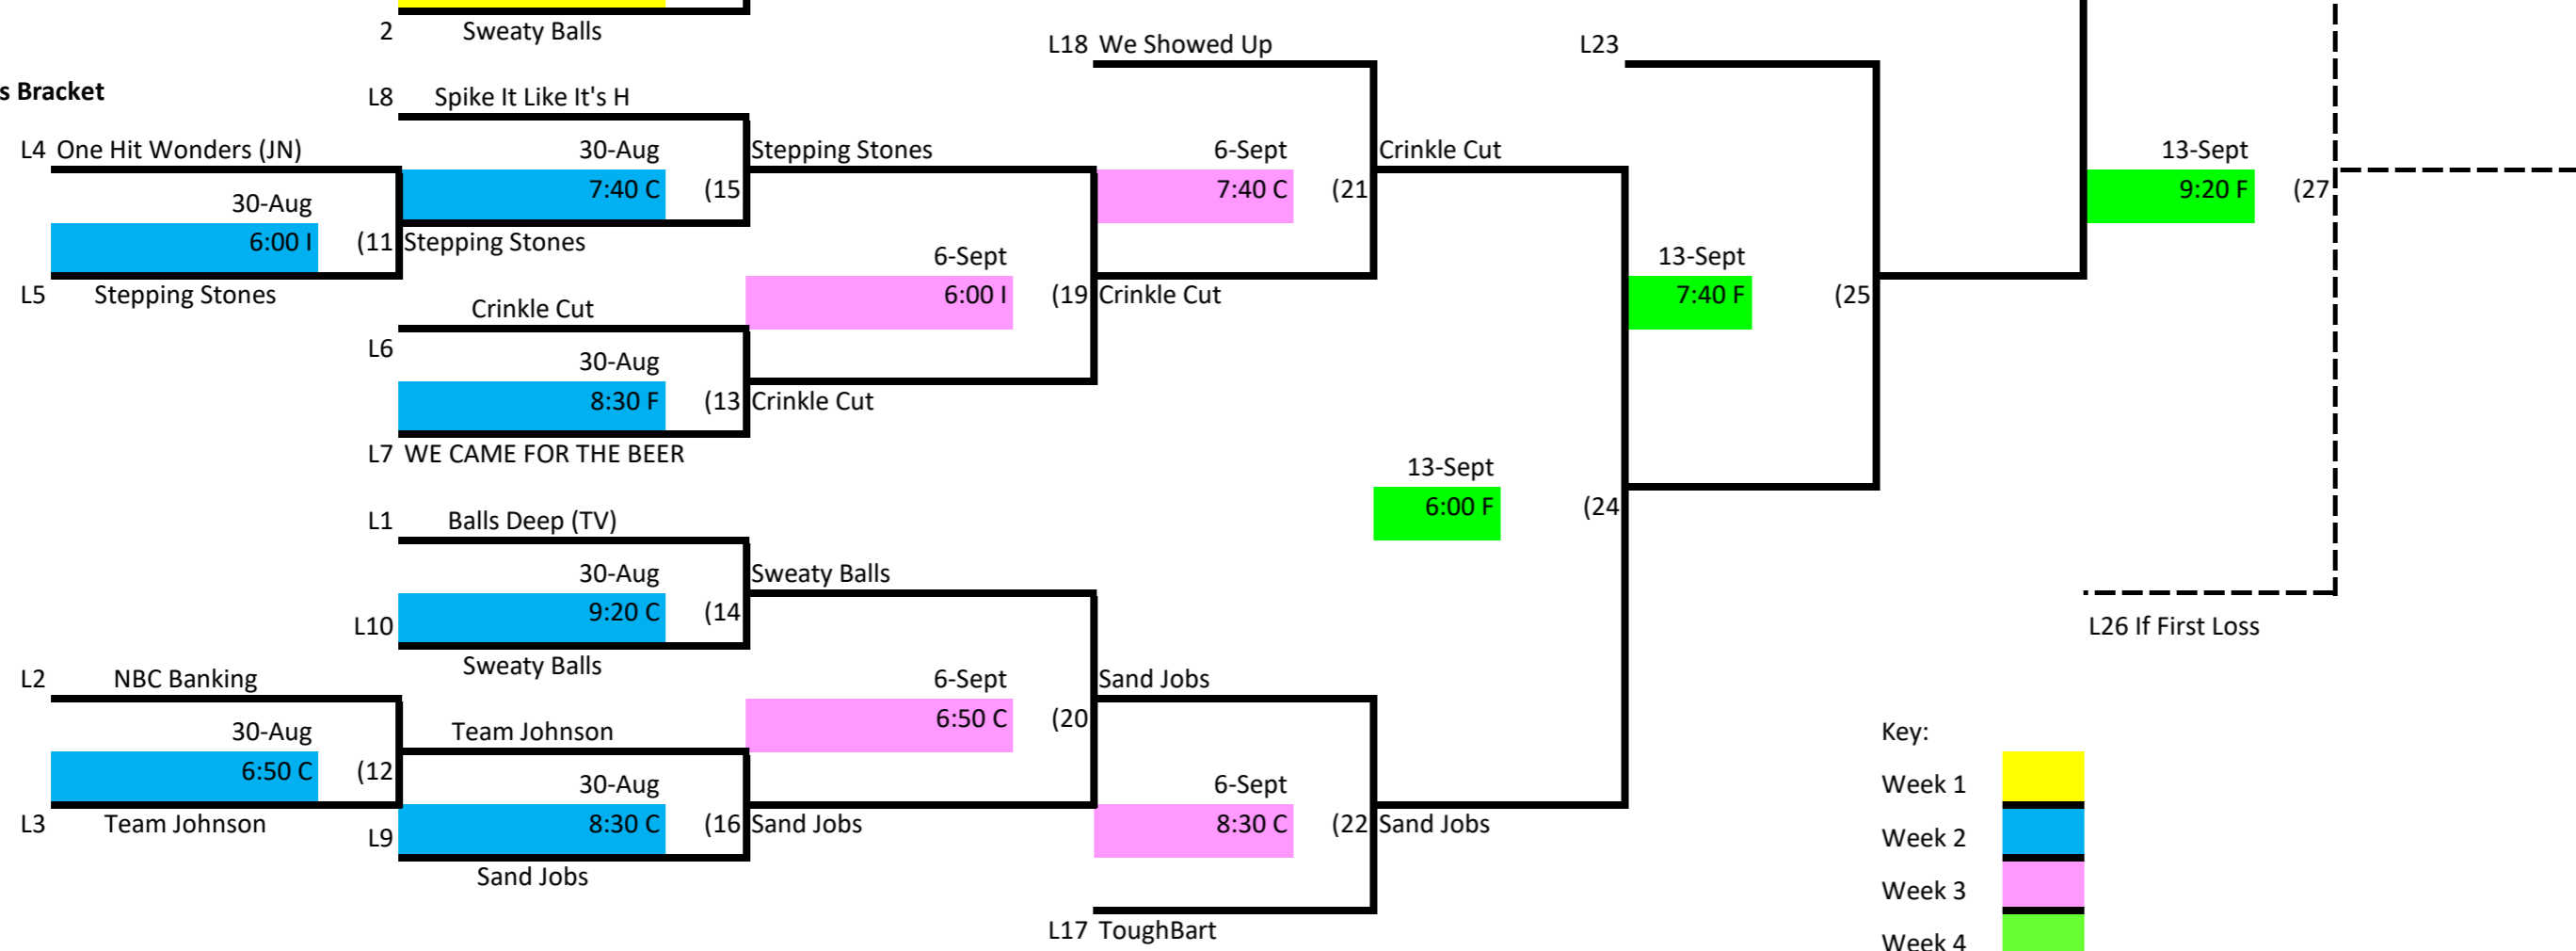

Skyline Volleyball Thursday Night- Intermediate Lower Div. 2

Winner's Bracket

Loser's Bracket

Key:

- Week 1
- Week 2
- Week 3
- Week 4