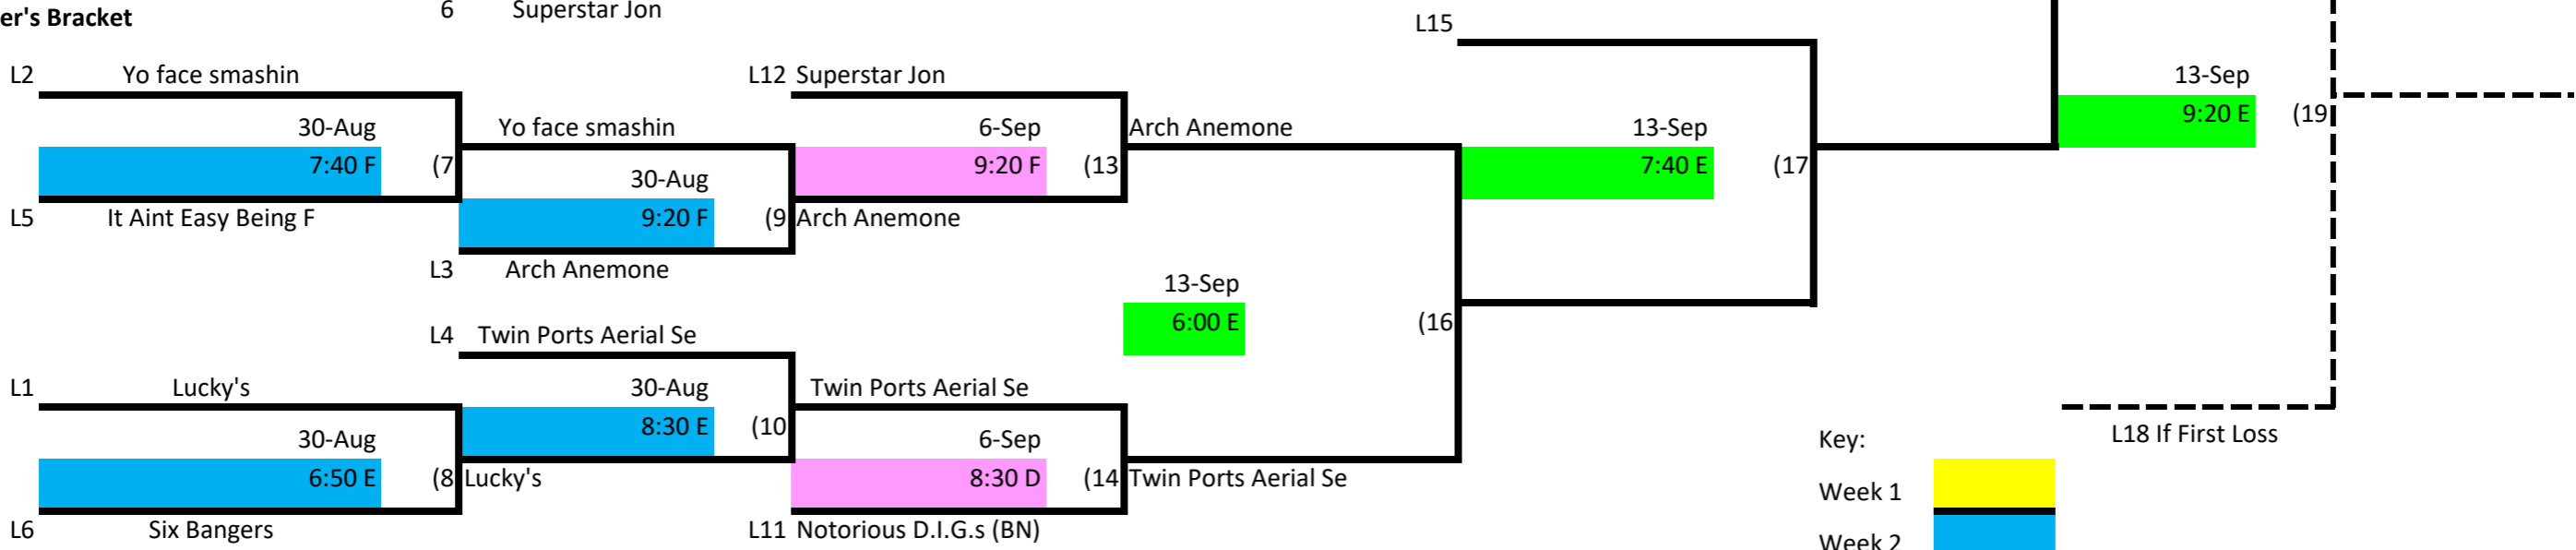

Skyline Volleyball Thursday Night- Intermediate Lower Div. 1

Winner's Bracket

Loser's Bracket

Key:

- Week 1
- Week 2
- Week 3
- Week 4

--- L18 If First Loss