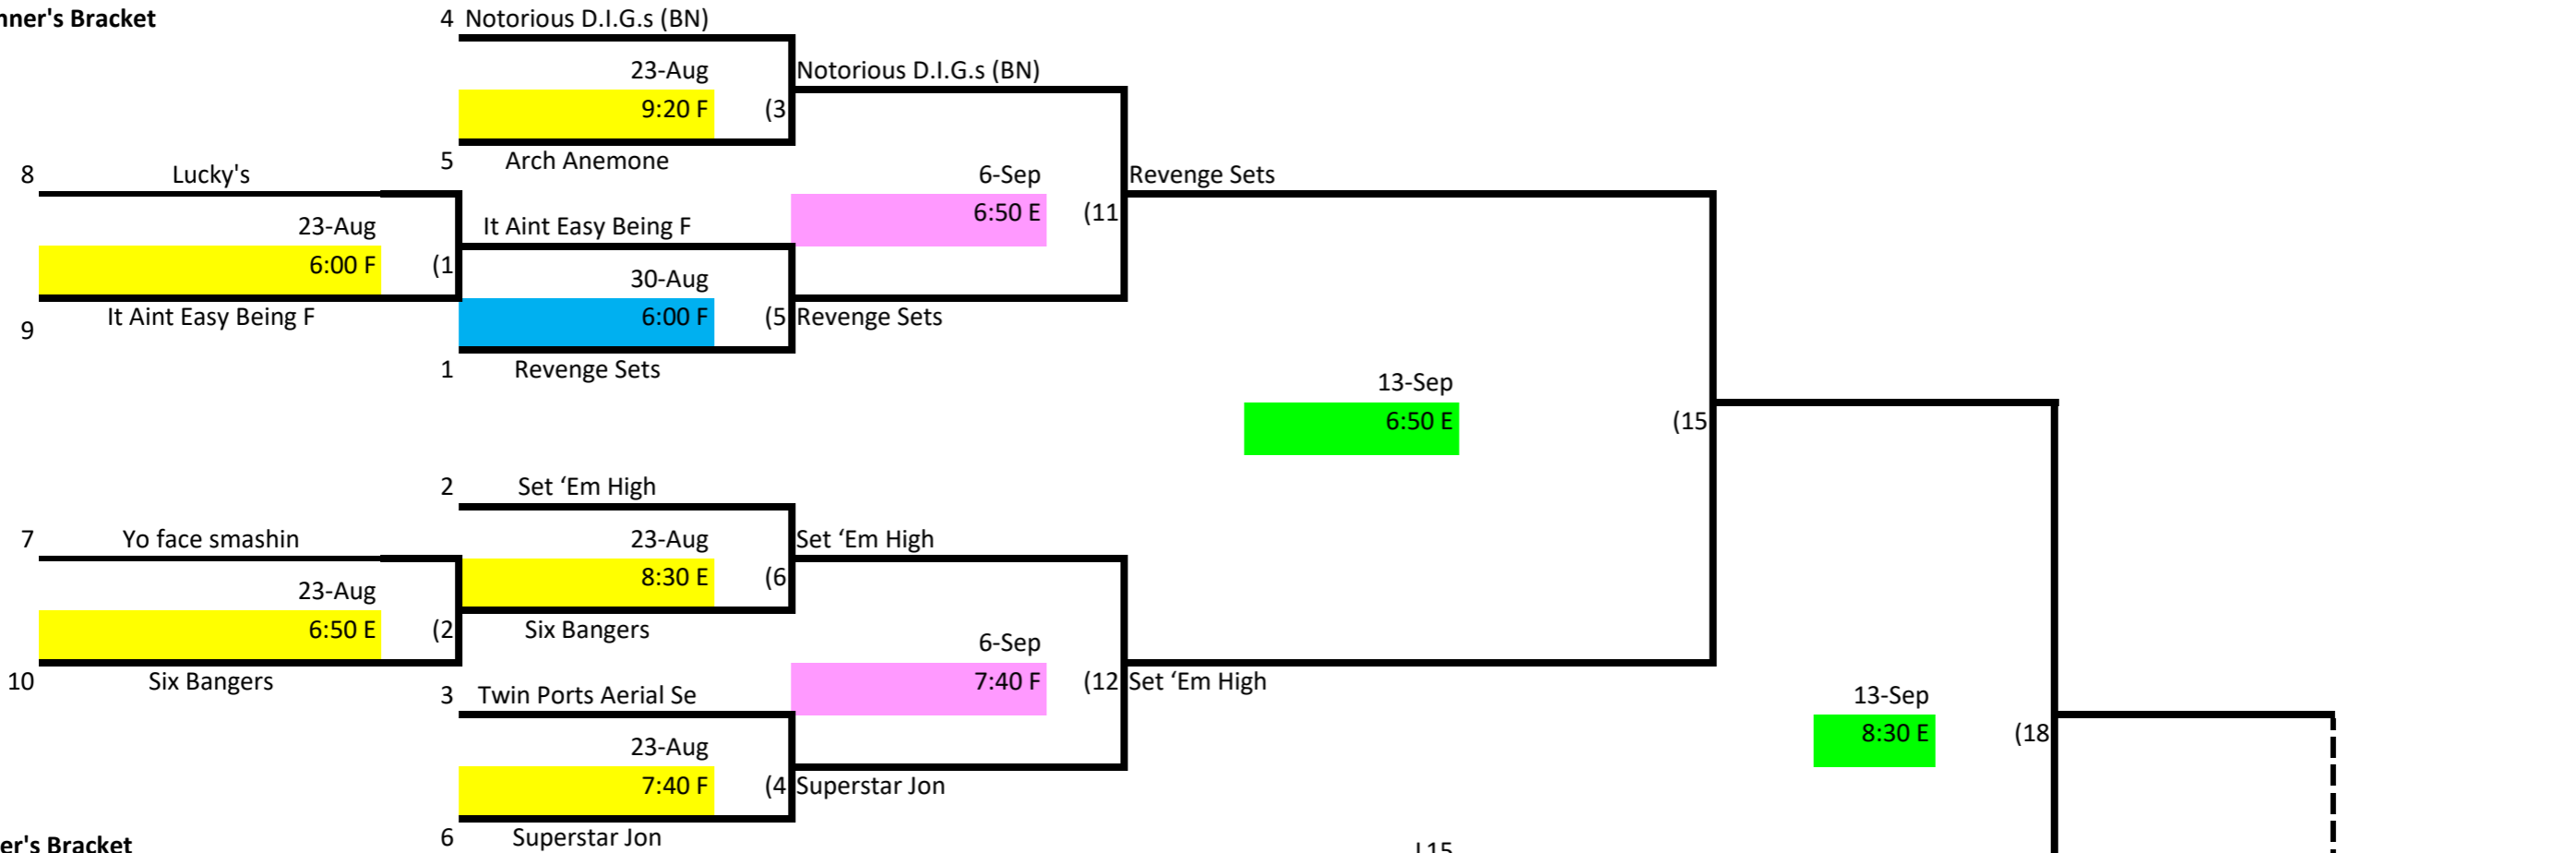

Skyline Volleyball Thursday Night- Intermediate Lower Div. 1

Winner's Bracket

Loser's Bracket

Key:

- Week 1
- Week 2
- Week 3
- Week 4

--- L18 If First Loss