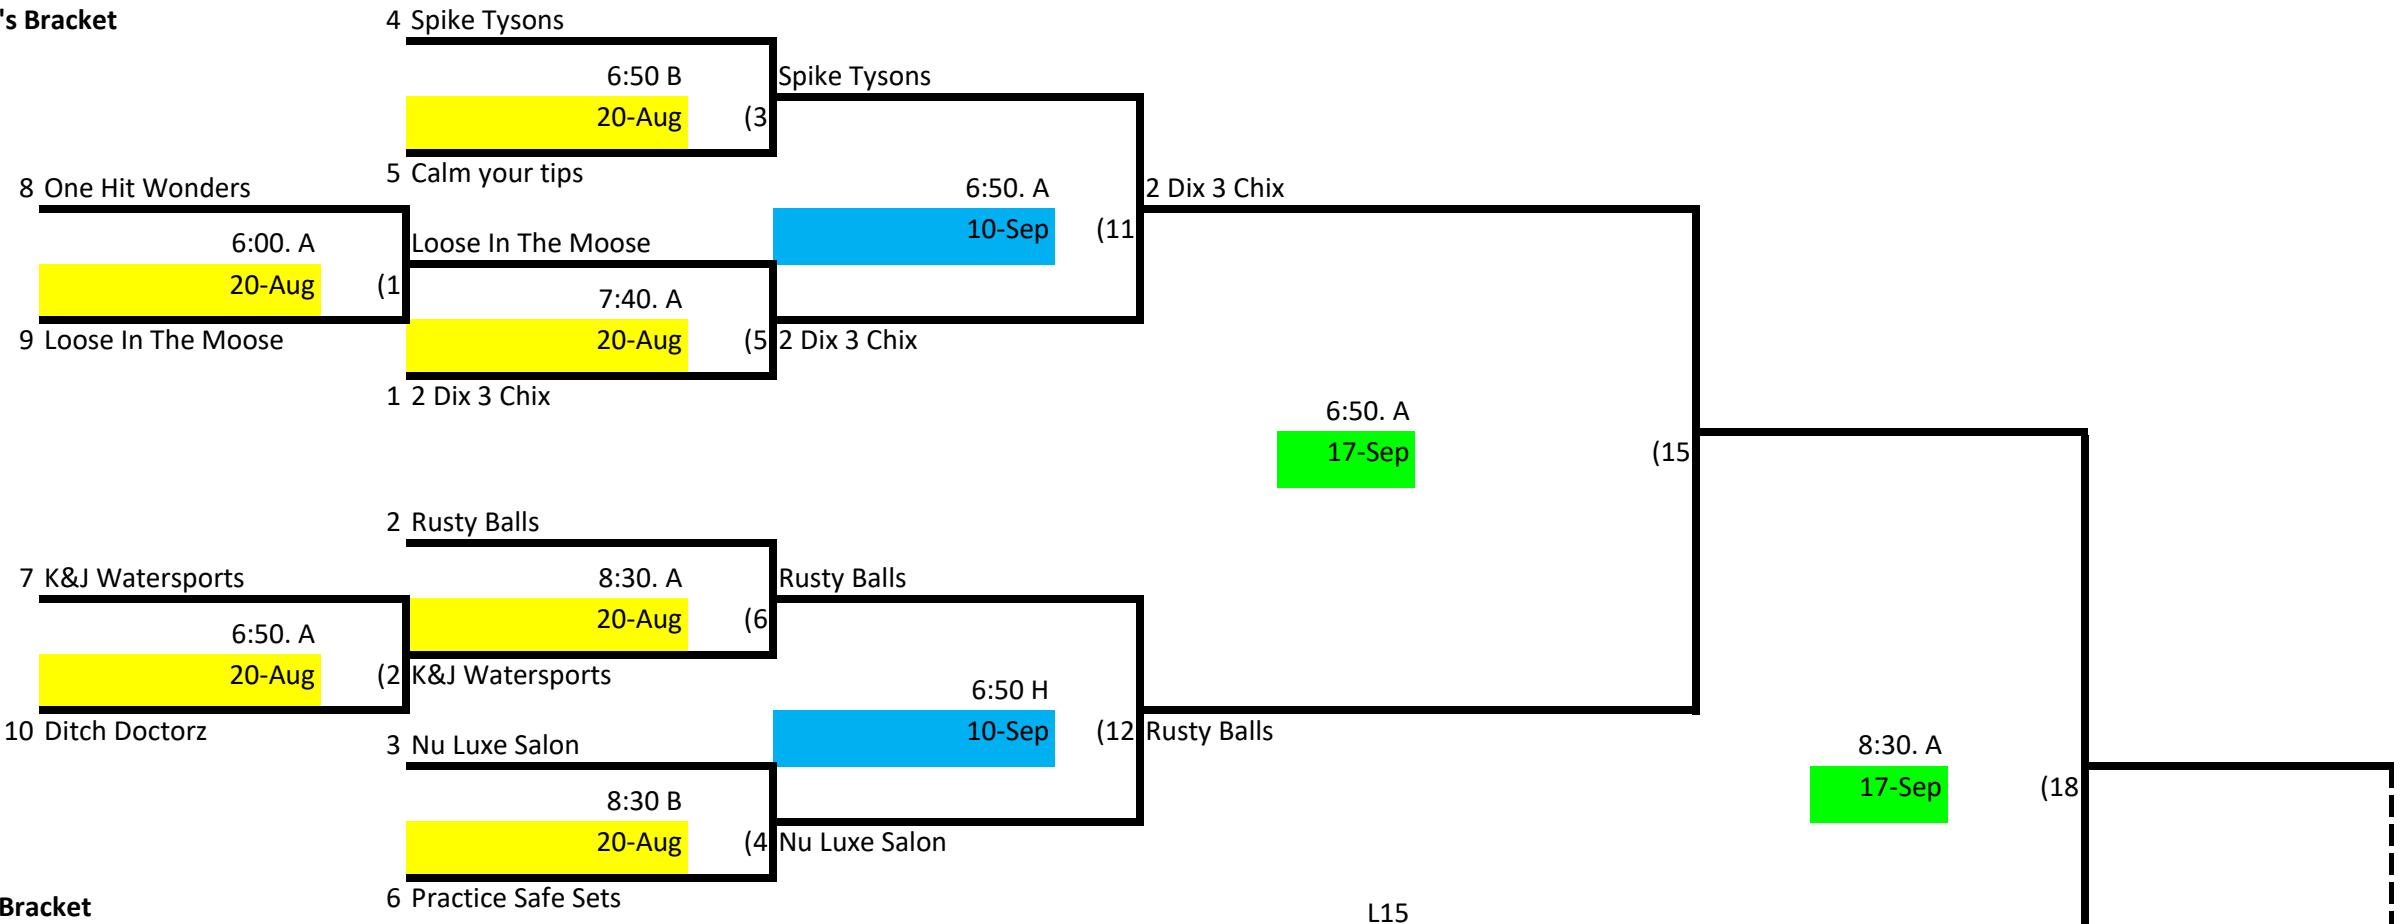

# Skyline Volleyball Monday Night - Rec Div. 2

## Winner's Bracket

## Loser's Bracket

Key:

- Week 1
- Week 2
- Week 3

--- L18 If First Loss