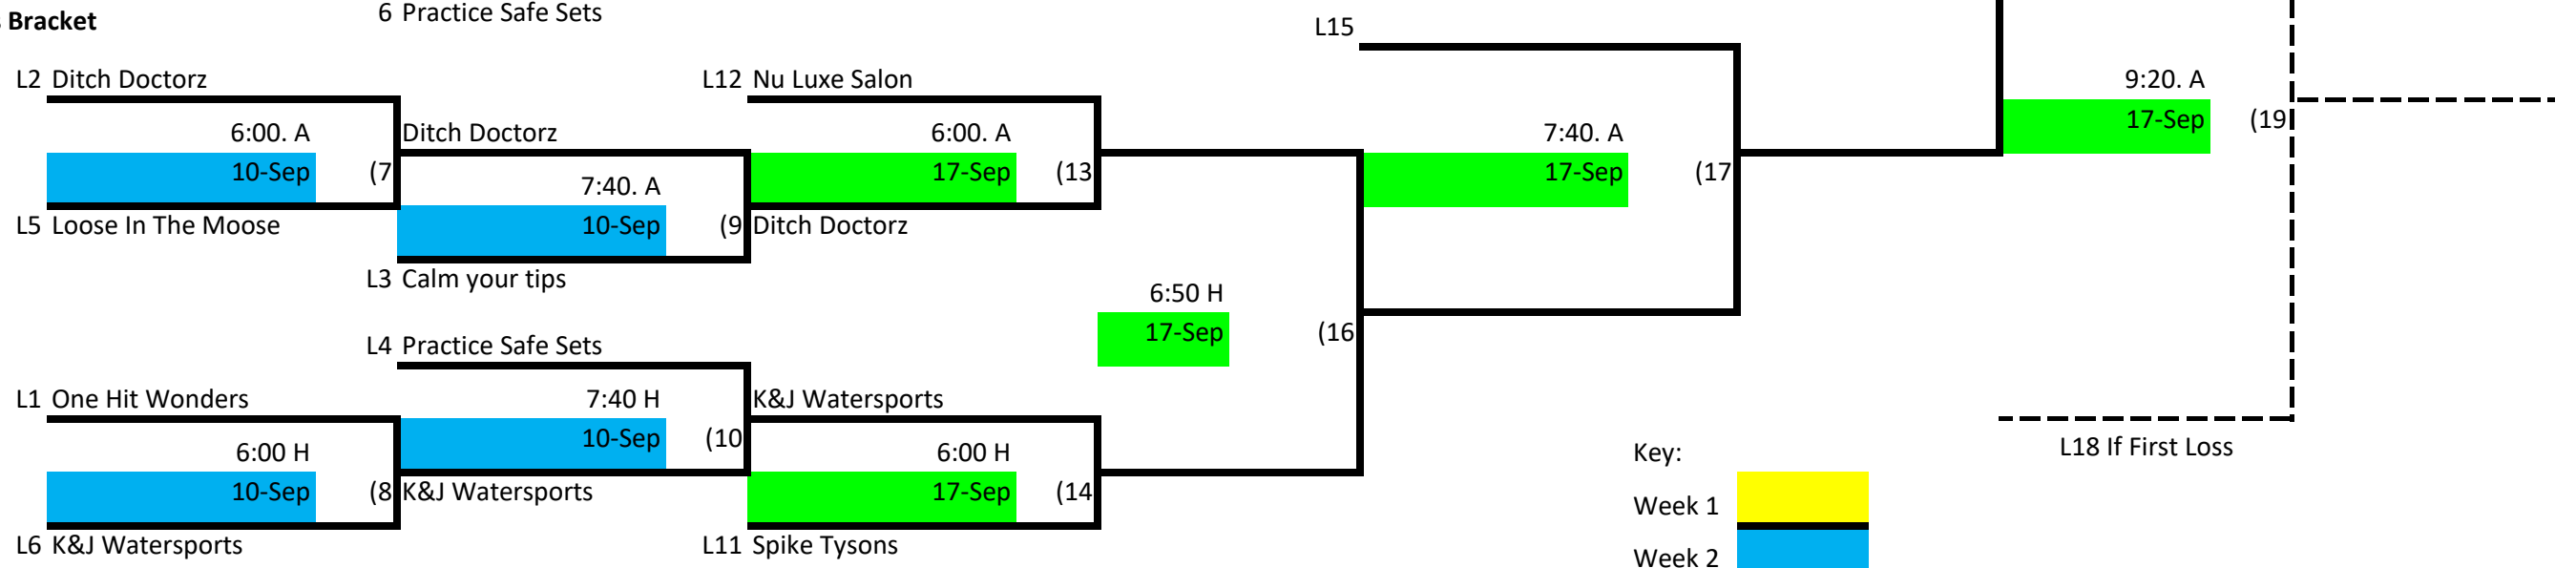

# Skyline Volleyball Monday Night - Rec Div. 2

## Winner's Bracket

## Loser's Bracket

Key:

- Week 1
- Week 2
- Week 3

--- L18 If First Loss