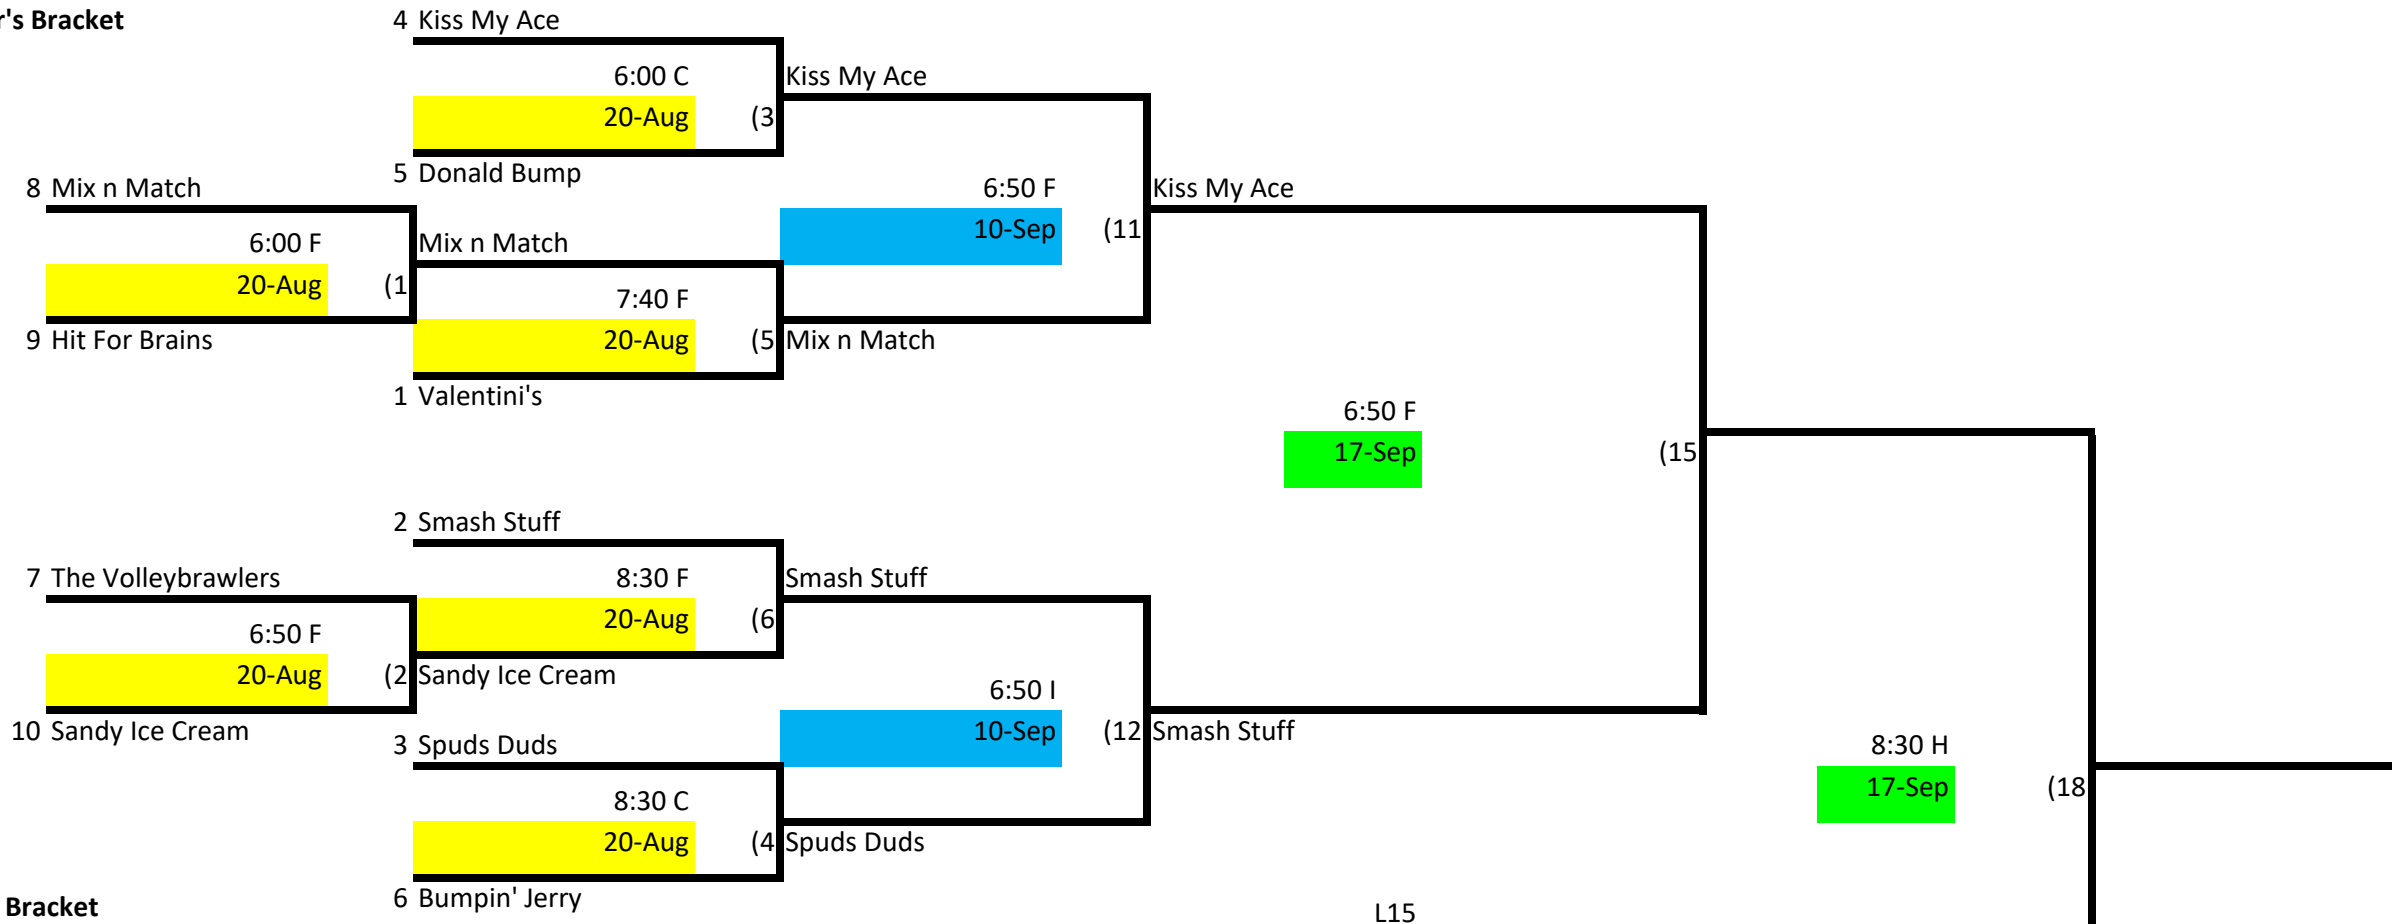

# Skyline Volleyball Monday Night - Int Lower Div. 2

## Winner's Bracket

## Loser's Bracket

Key:

Week 1

Week 2

Week 3

L18 If First Loss