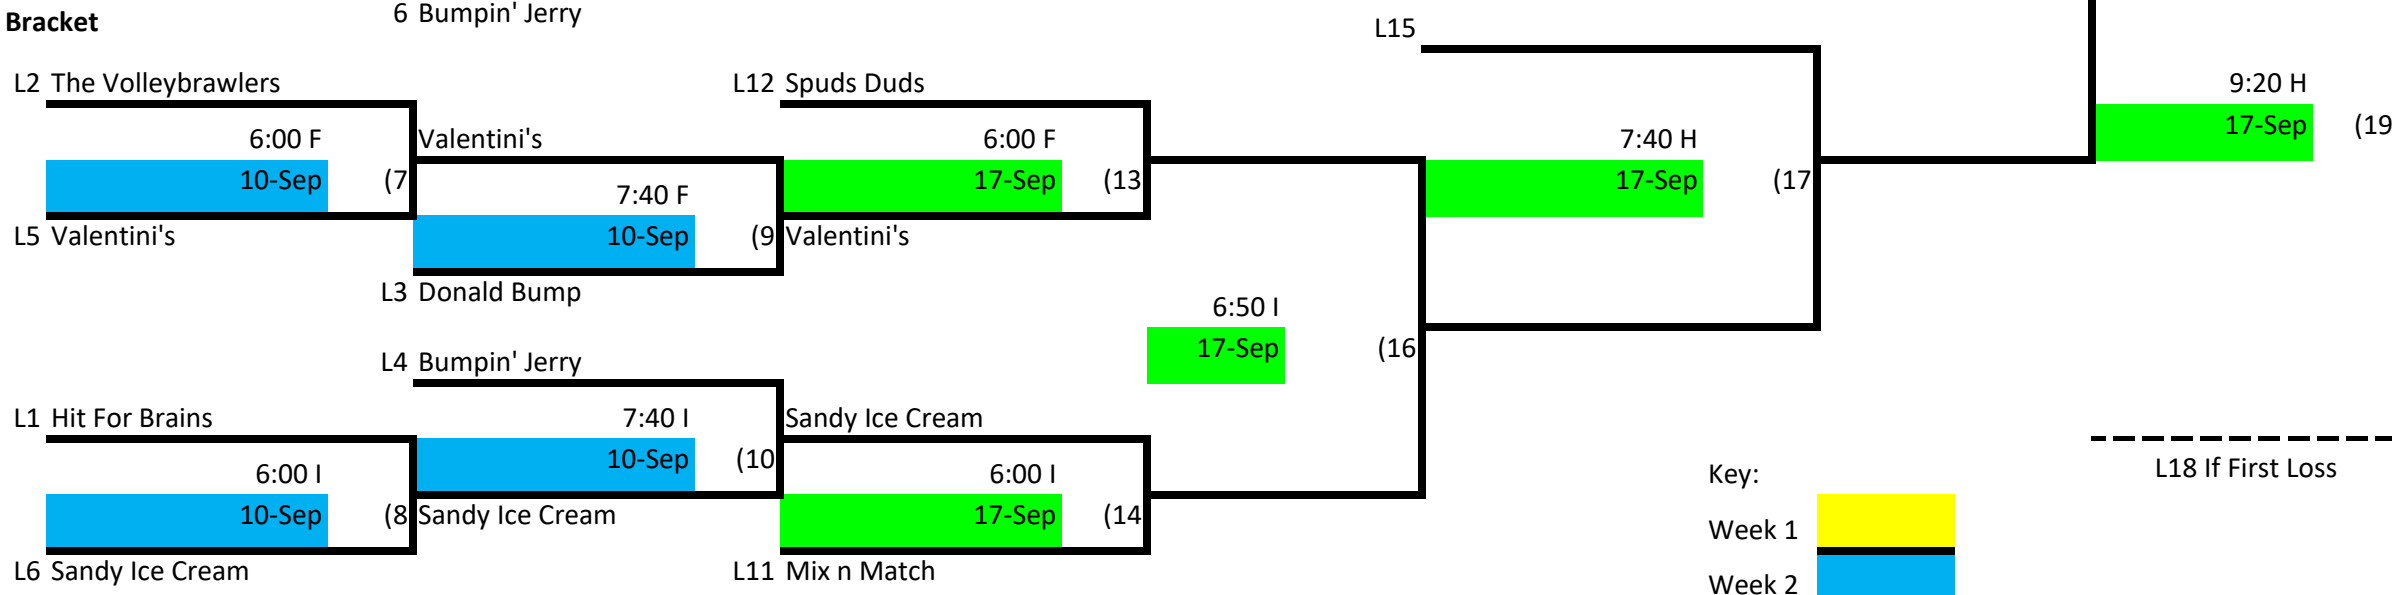

# Skyline Volleyball Monday Night - Int Lower Div. 2

## Winner's Bracket

## Loser's Bracket

Key:

Week 1

Week 2

Week 3

L18 If First Loss