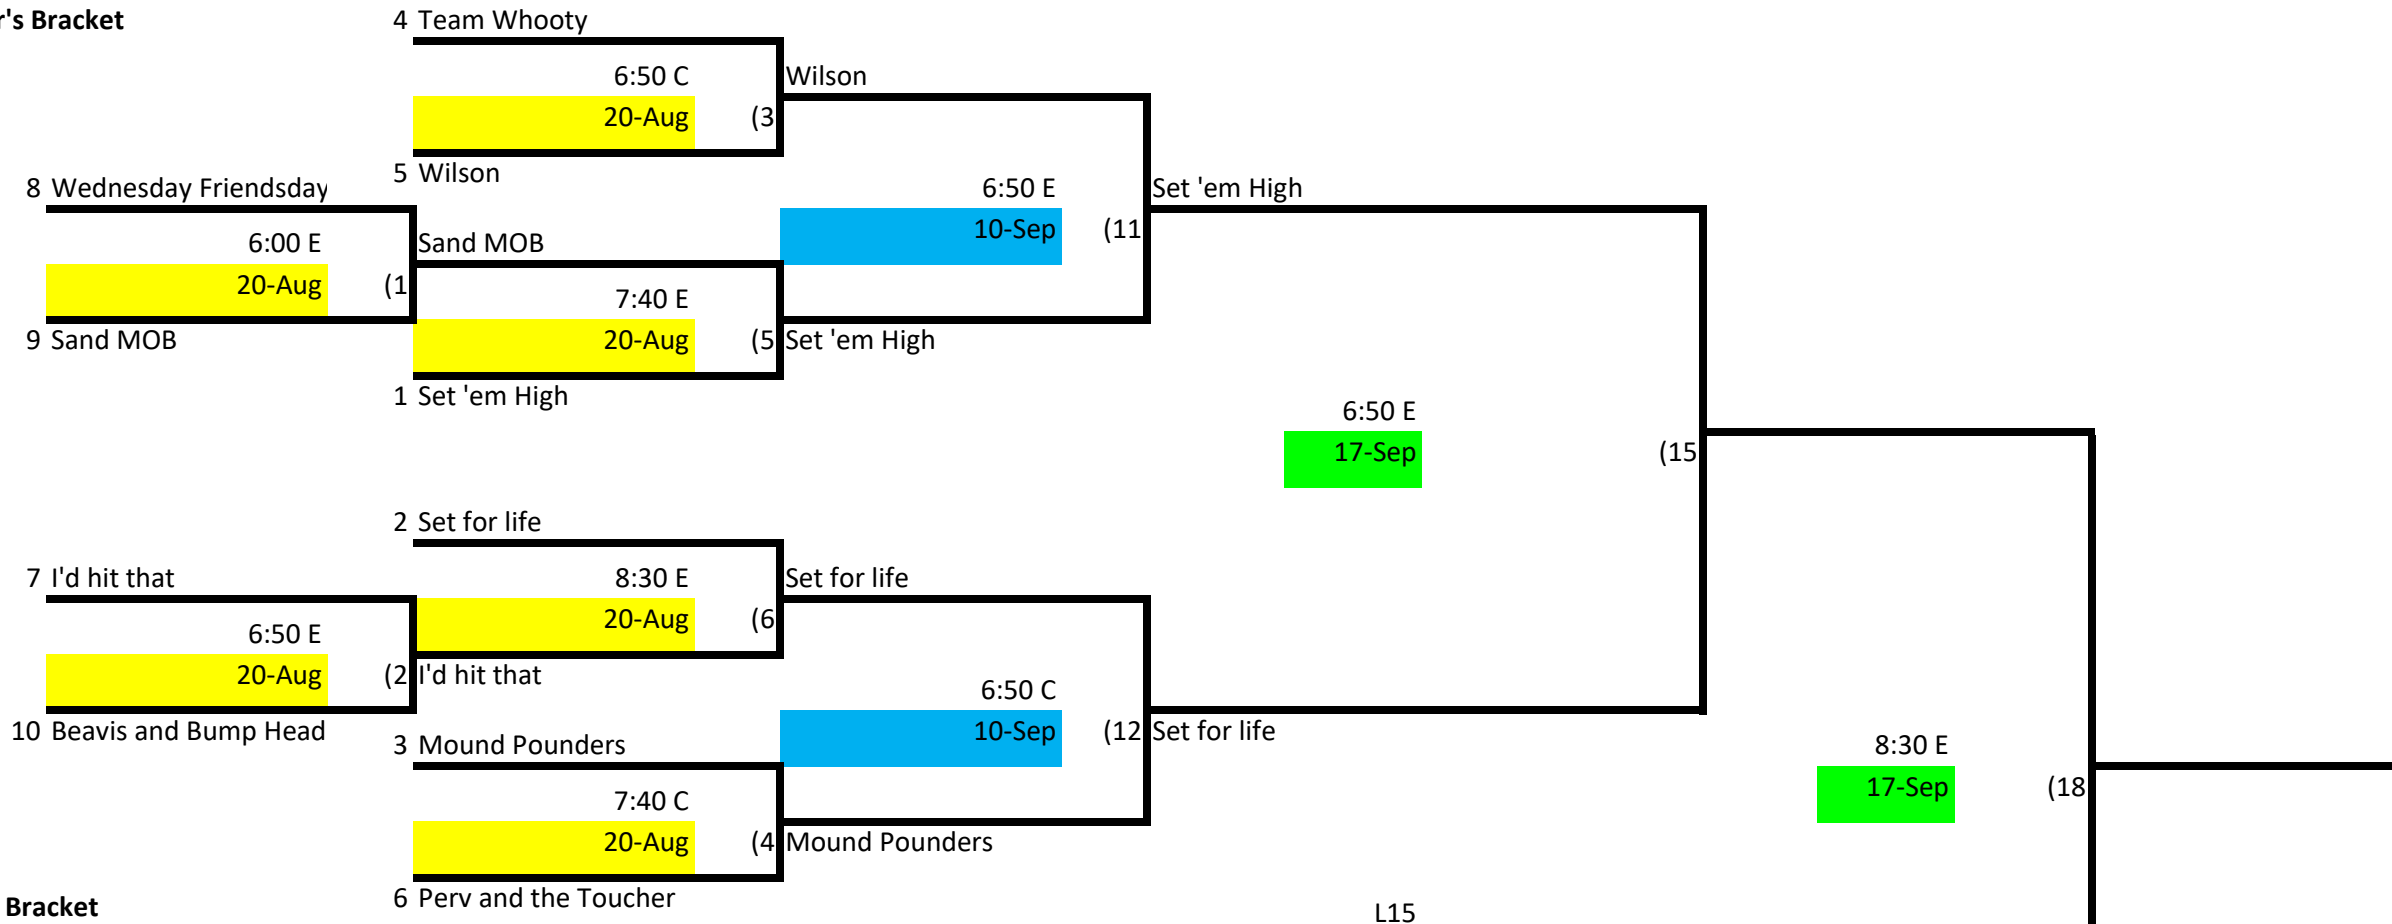

Skyline Volleyball Monday Night - Int Lower Div. 1

Winner's Bracket

Loser's Bracket

Key:

- Week 1
- Week 2
- Week 3

--- L18 If First Loss