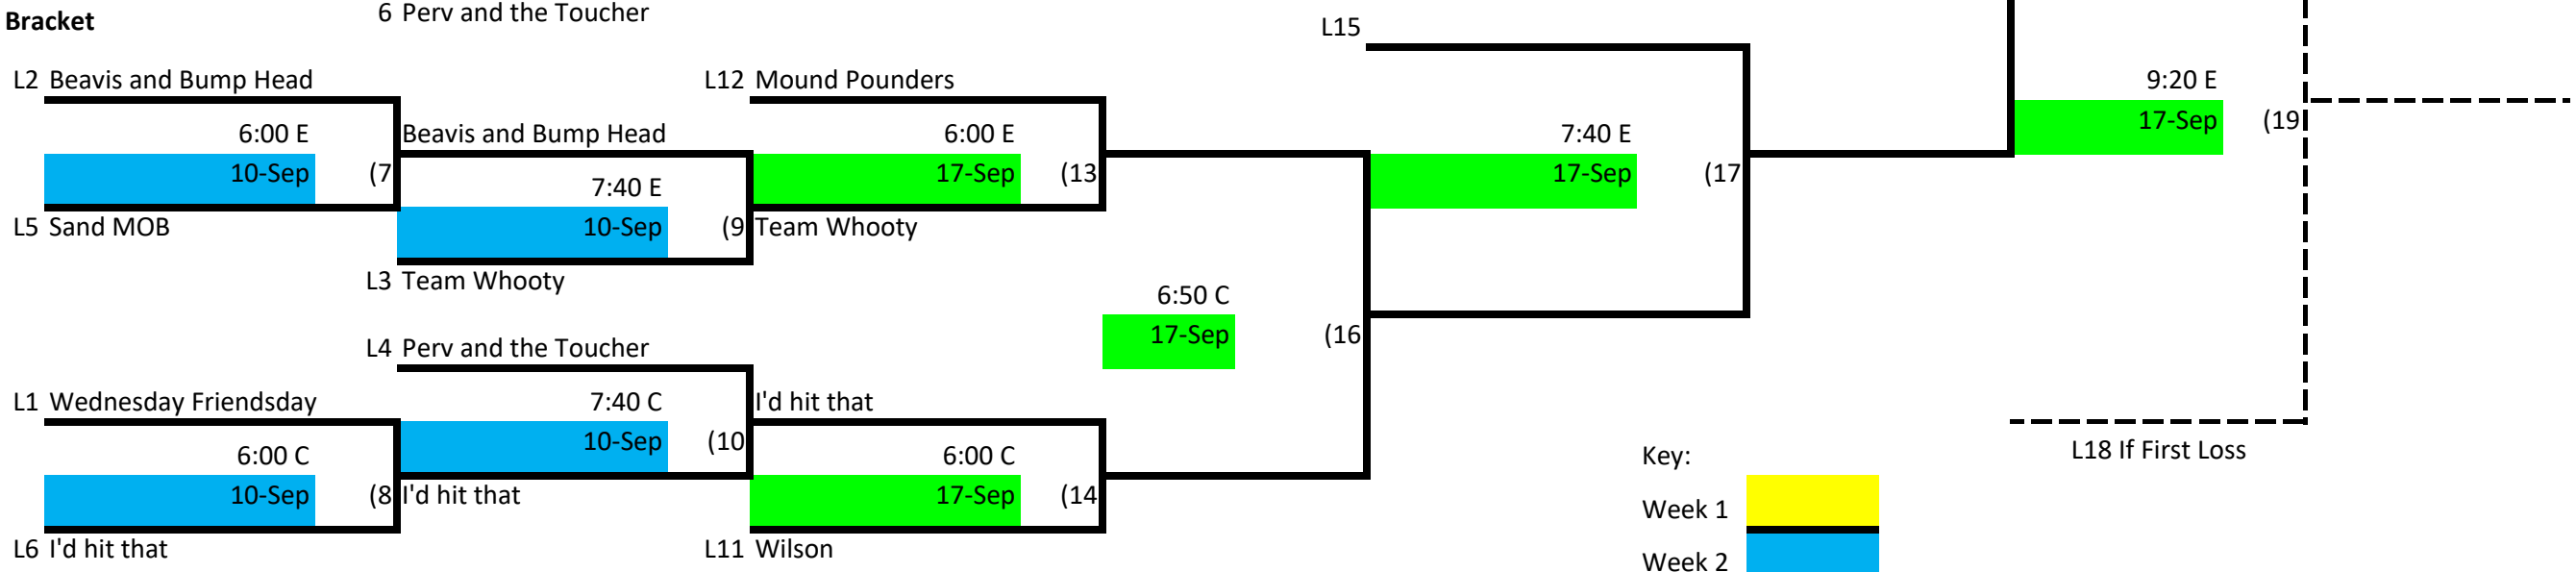

Skyline Volleyball Monday Night - Int Lower Div. 1

Winner's Bracket

Loser's Bracket

Key:

- Week 1
- Week 2
- Week 3

--- L18 If First Loss