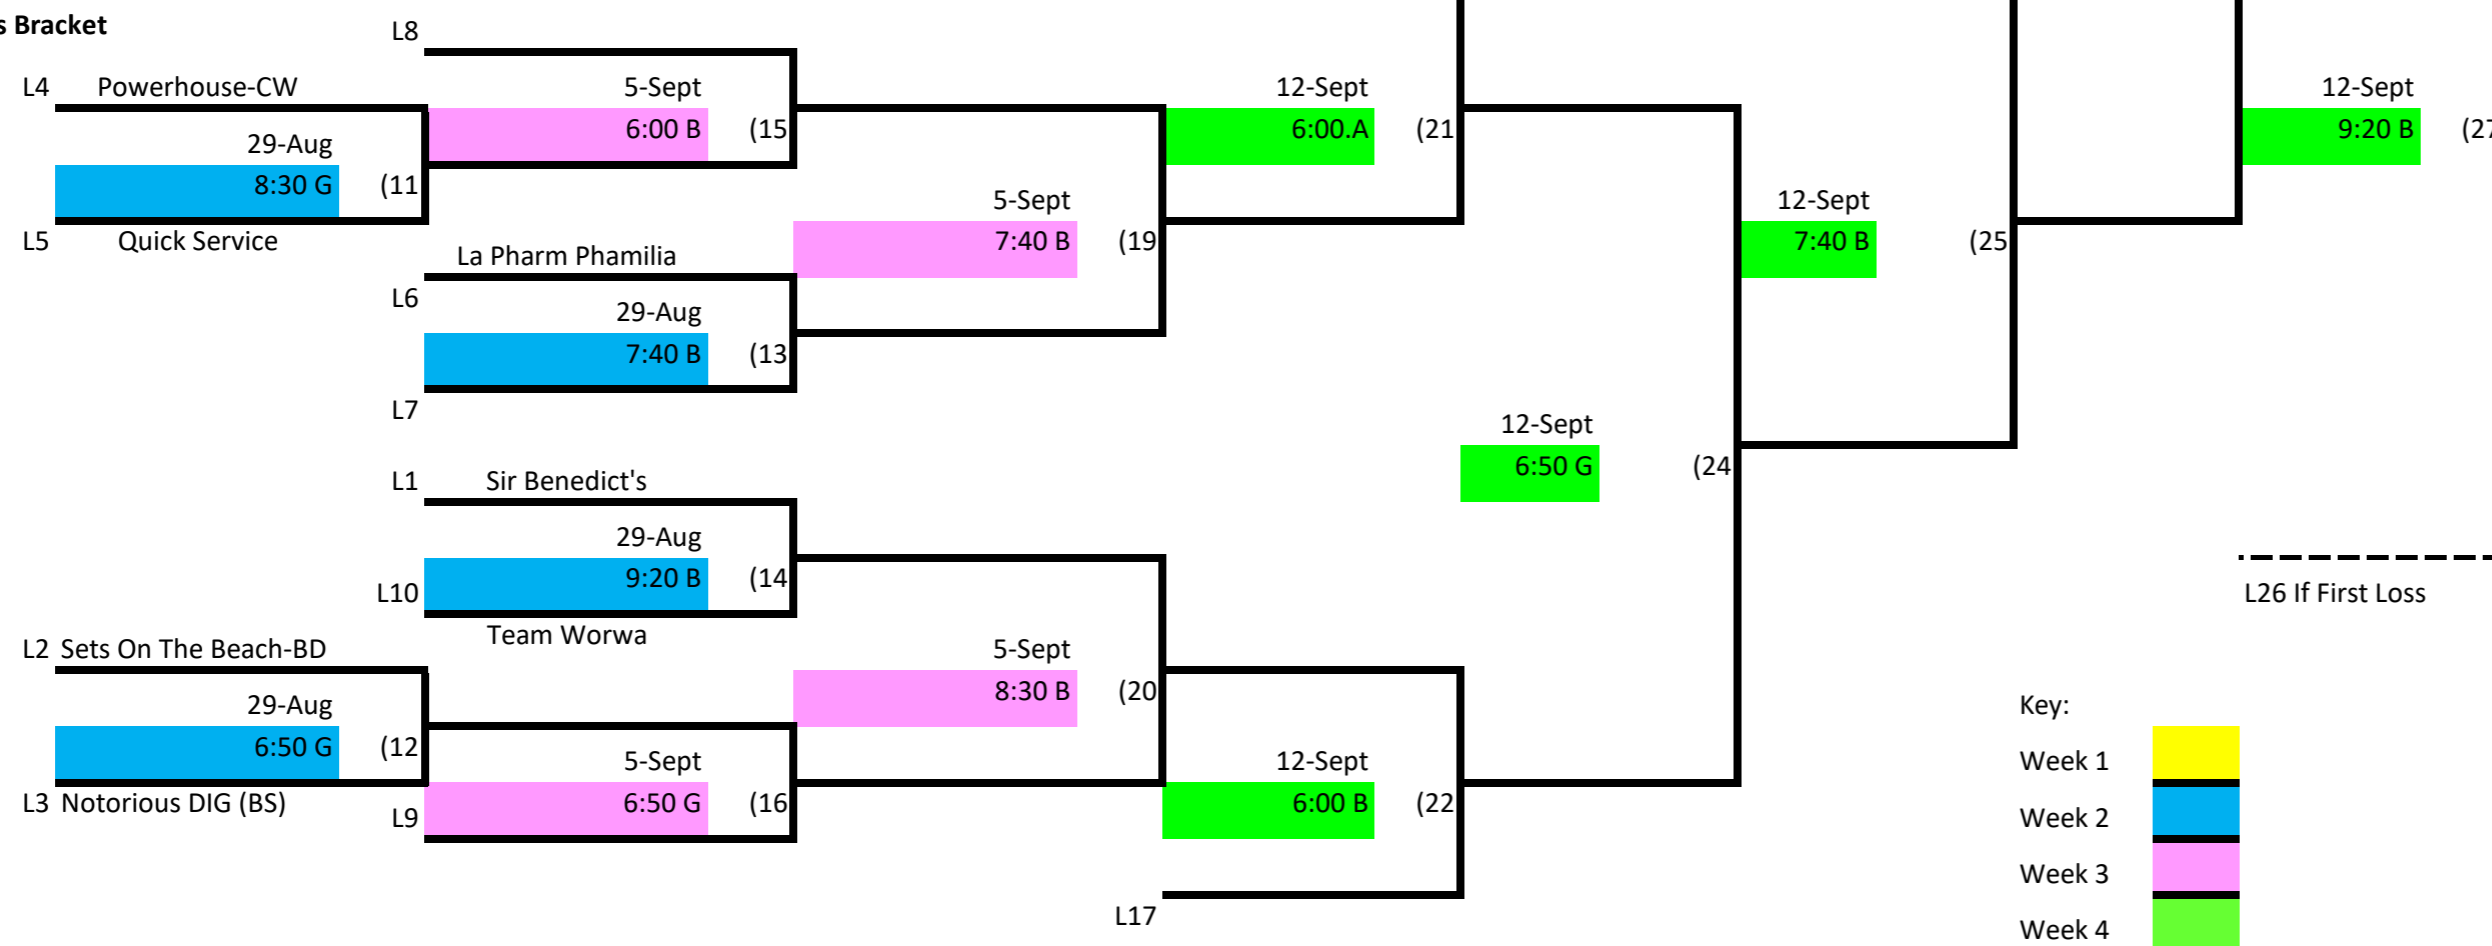

Skyline Volleyball Wednesday Night- Rec Div. 2

Winner's Bracket

Loser's Bracket

Key:

- Week 1
- Week 2
- Week 3
- Week 4

L26 If First Loss