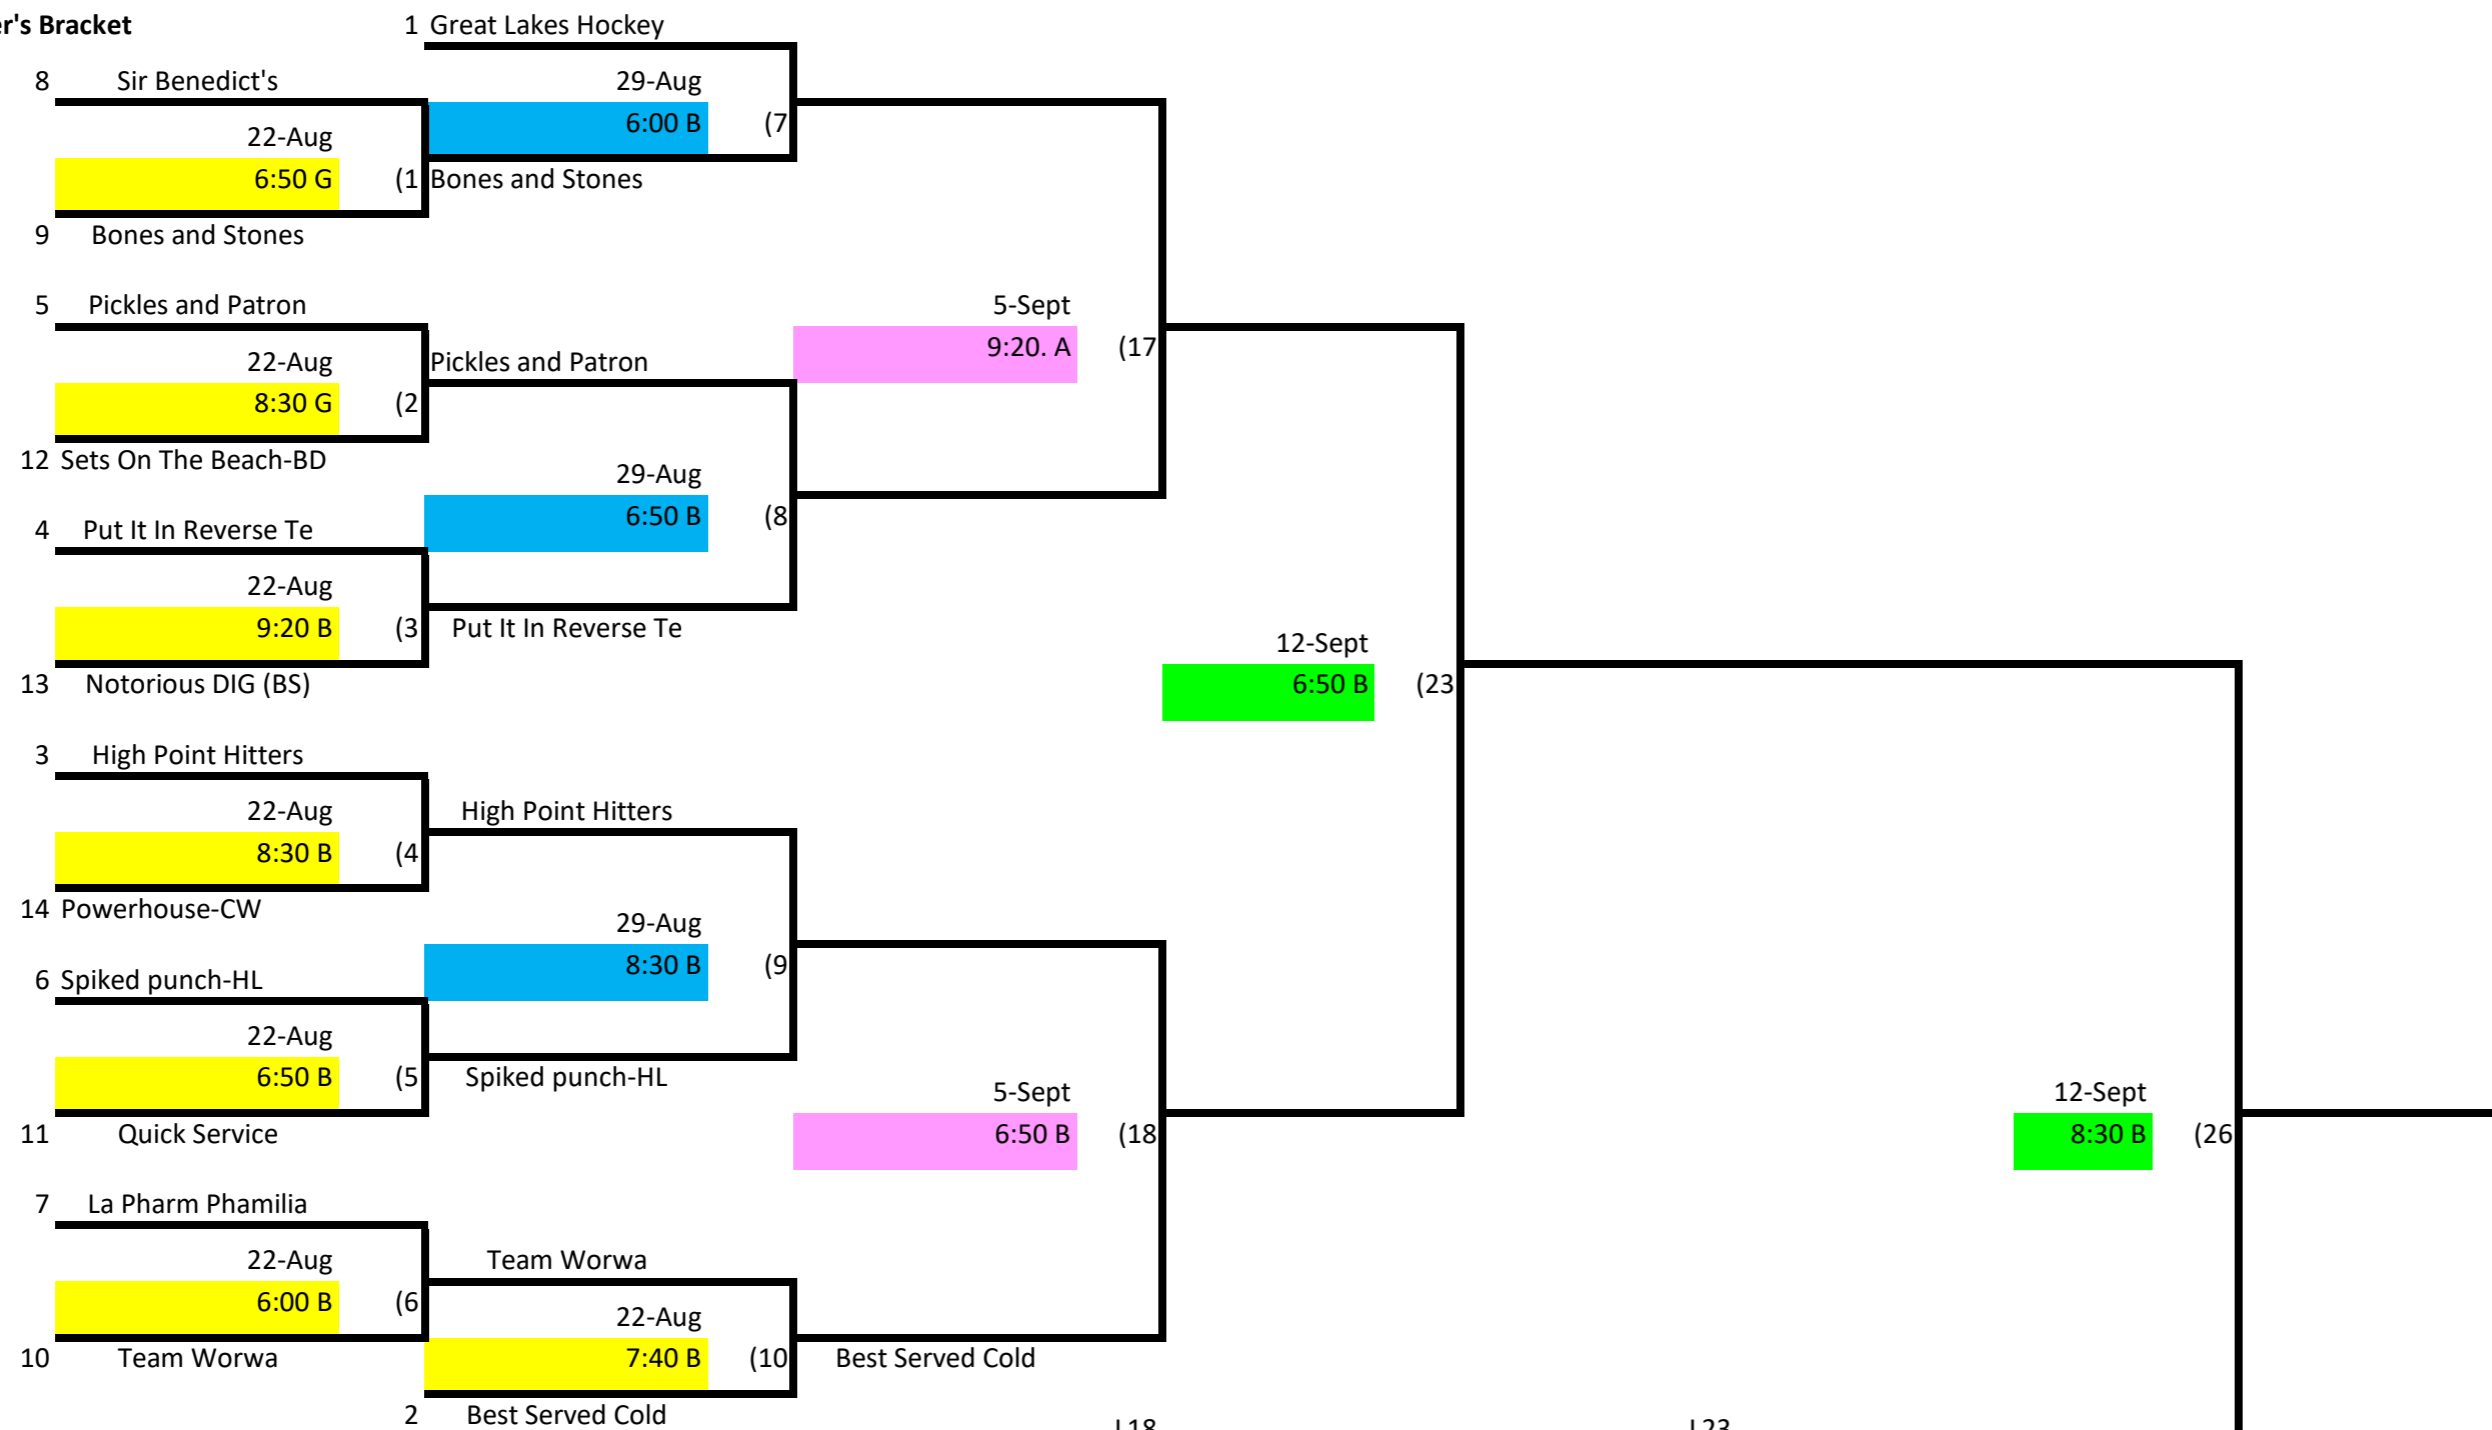

Skyline Volleyball Wednesday Night- Rec Div. 2

Winner's Bracket

Loser's Bracket

Key:

- Week 1
- Week 2
- Week 3
- Week 4

L26 If First Loss