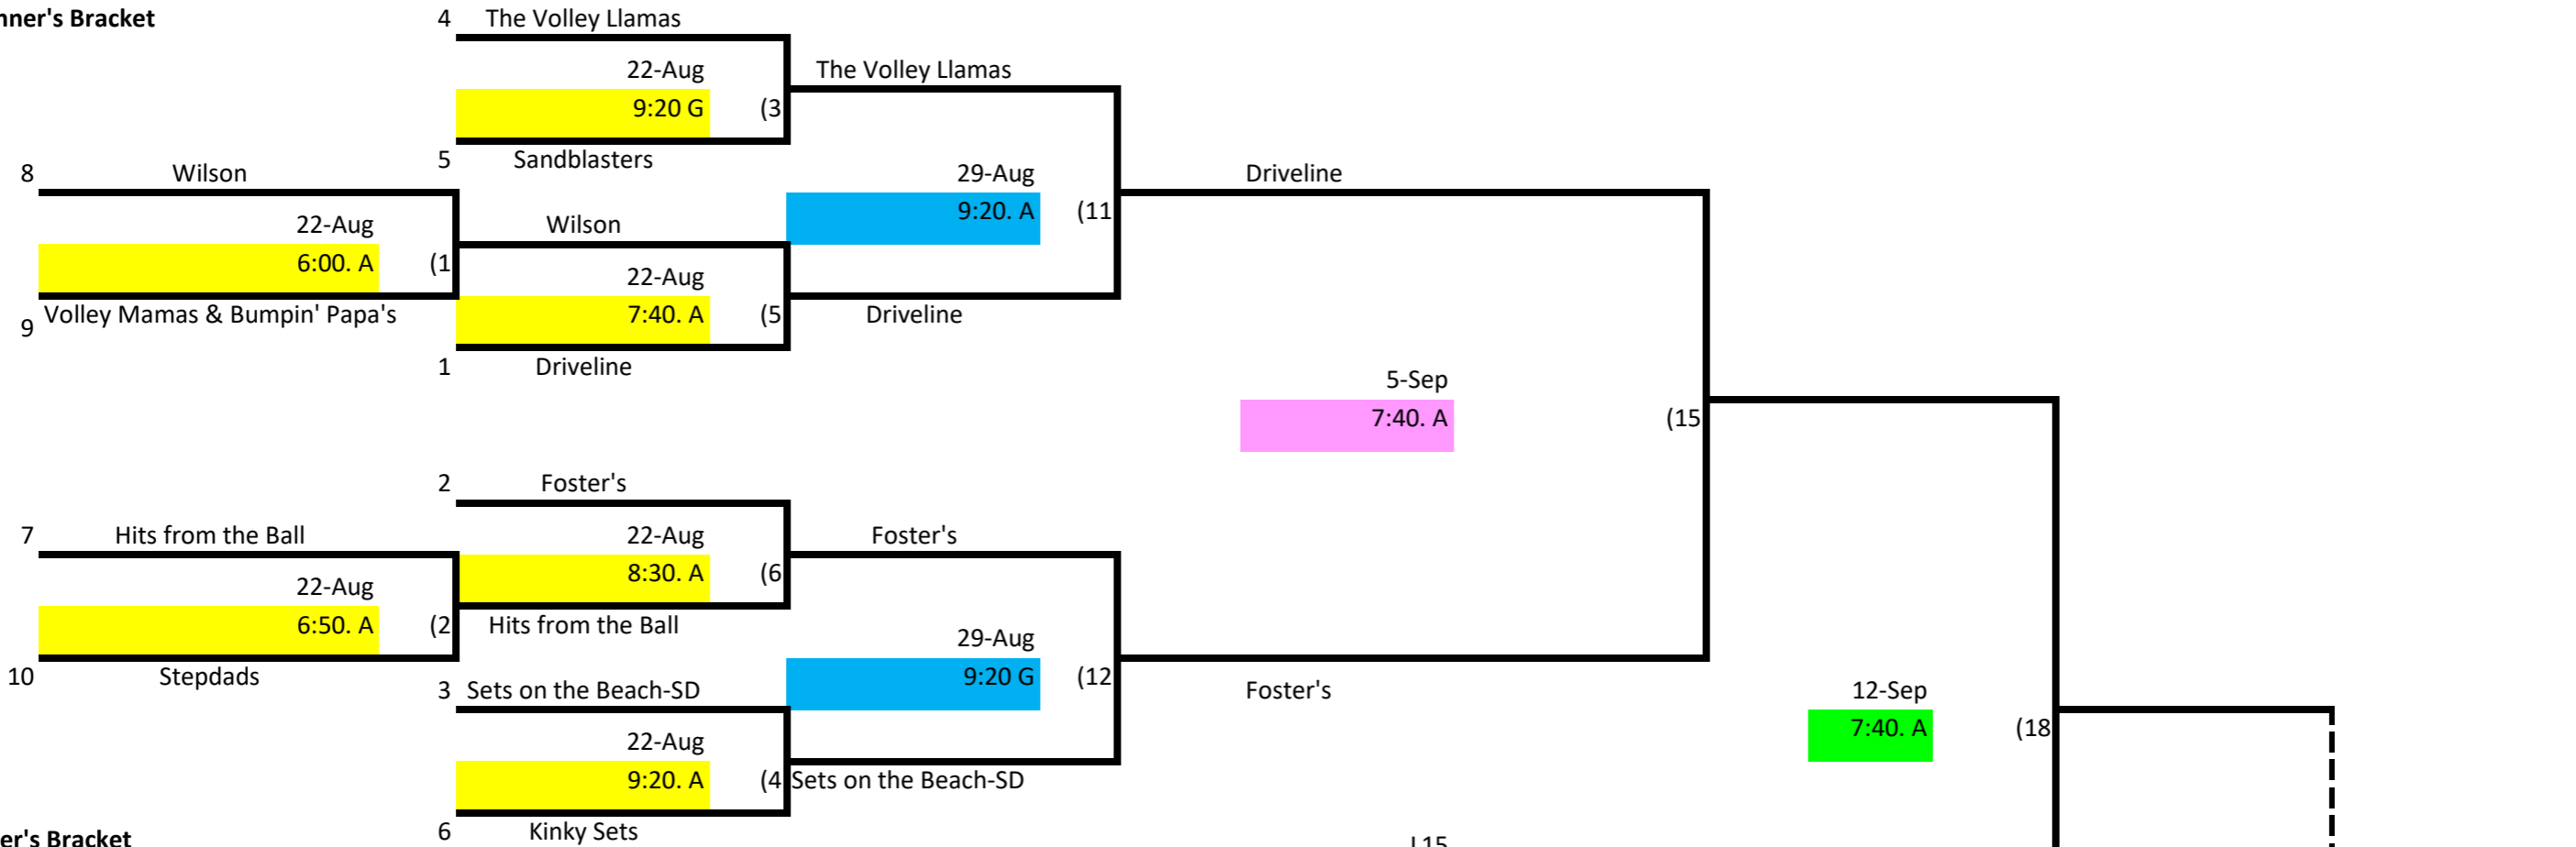

Skyline Volleyball Wednesday Night- Rec Div. 1

Winner's Bracket

Loser's Bracket

Key:

- Week 1
- Week 2
- Week 3
- Week 4

--- L18 If First Loss ---