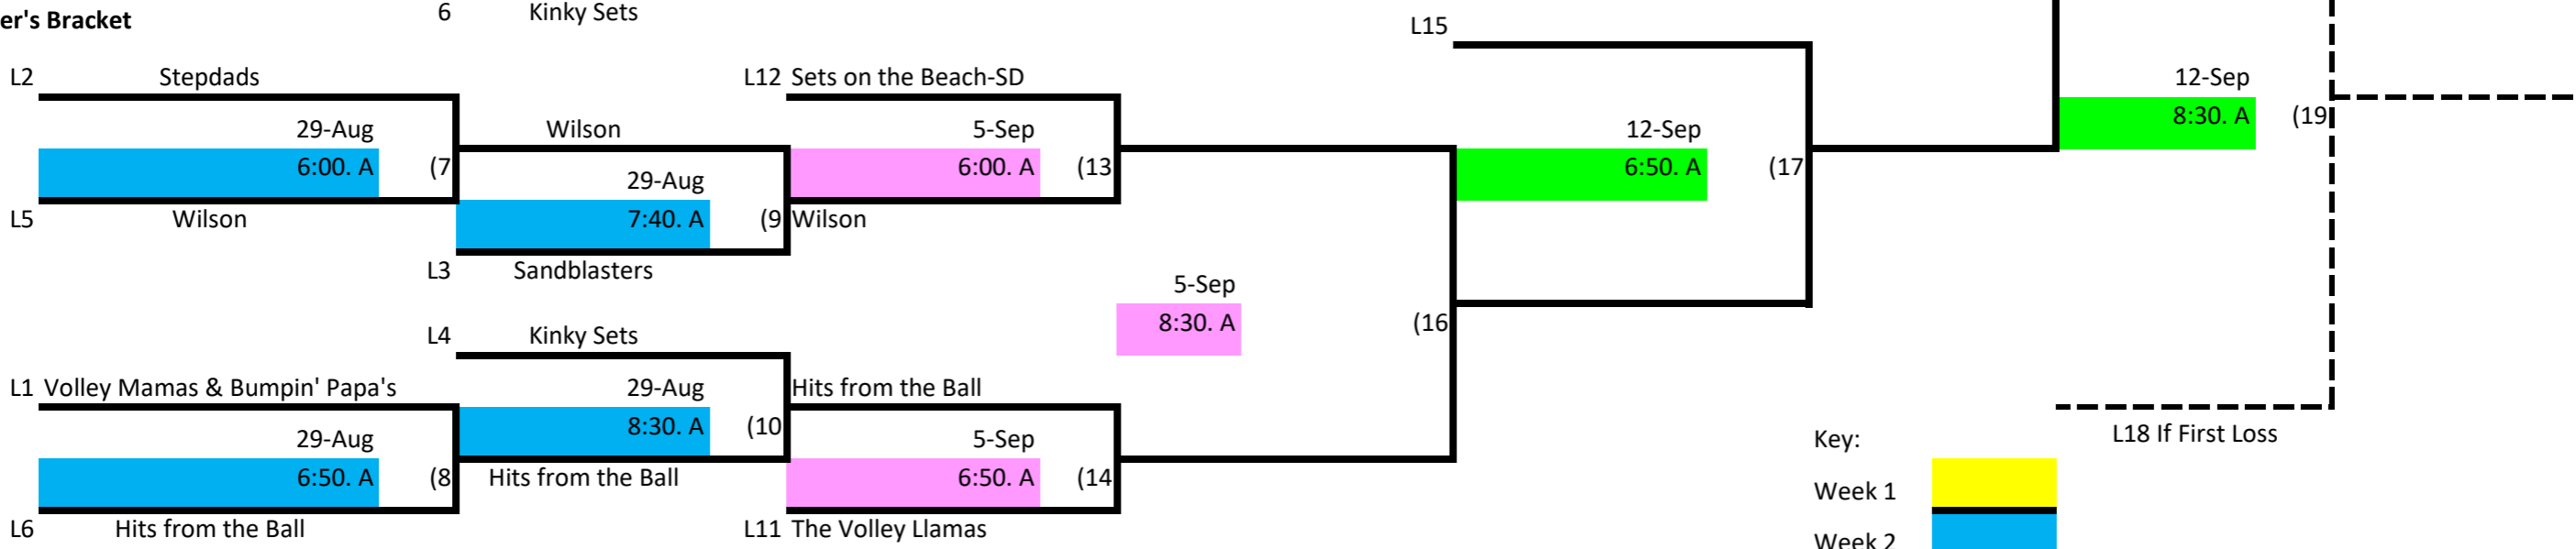

Skyline Volleyball Wednesday Night- Rec Div. 1

Winner's Bracket

Loser's Bracket

Key:

- Week 1
- Week 2
- Week 3
- Week 4

--- L18 If First Loss ---