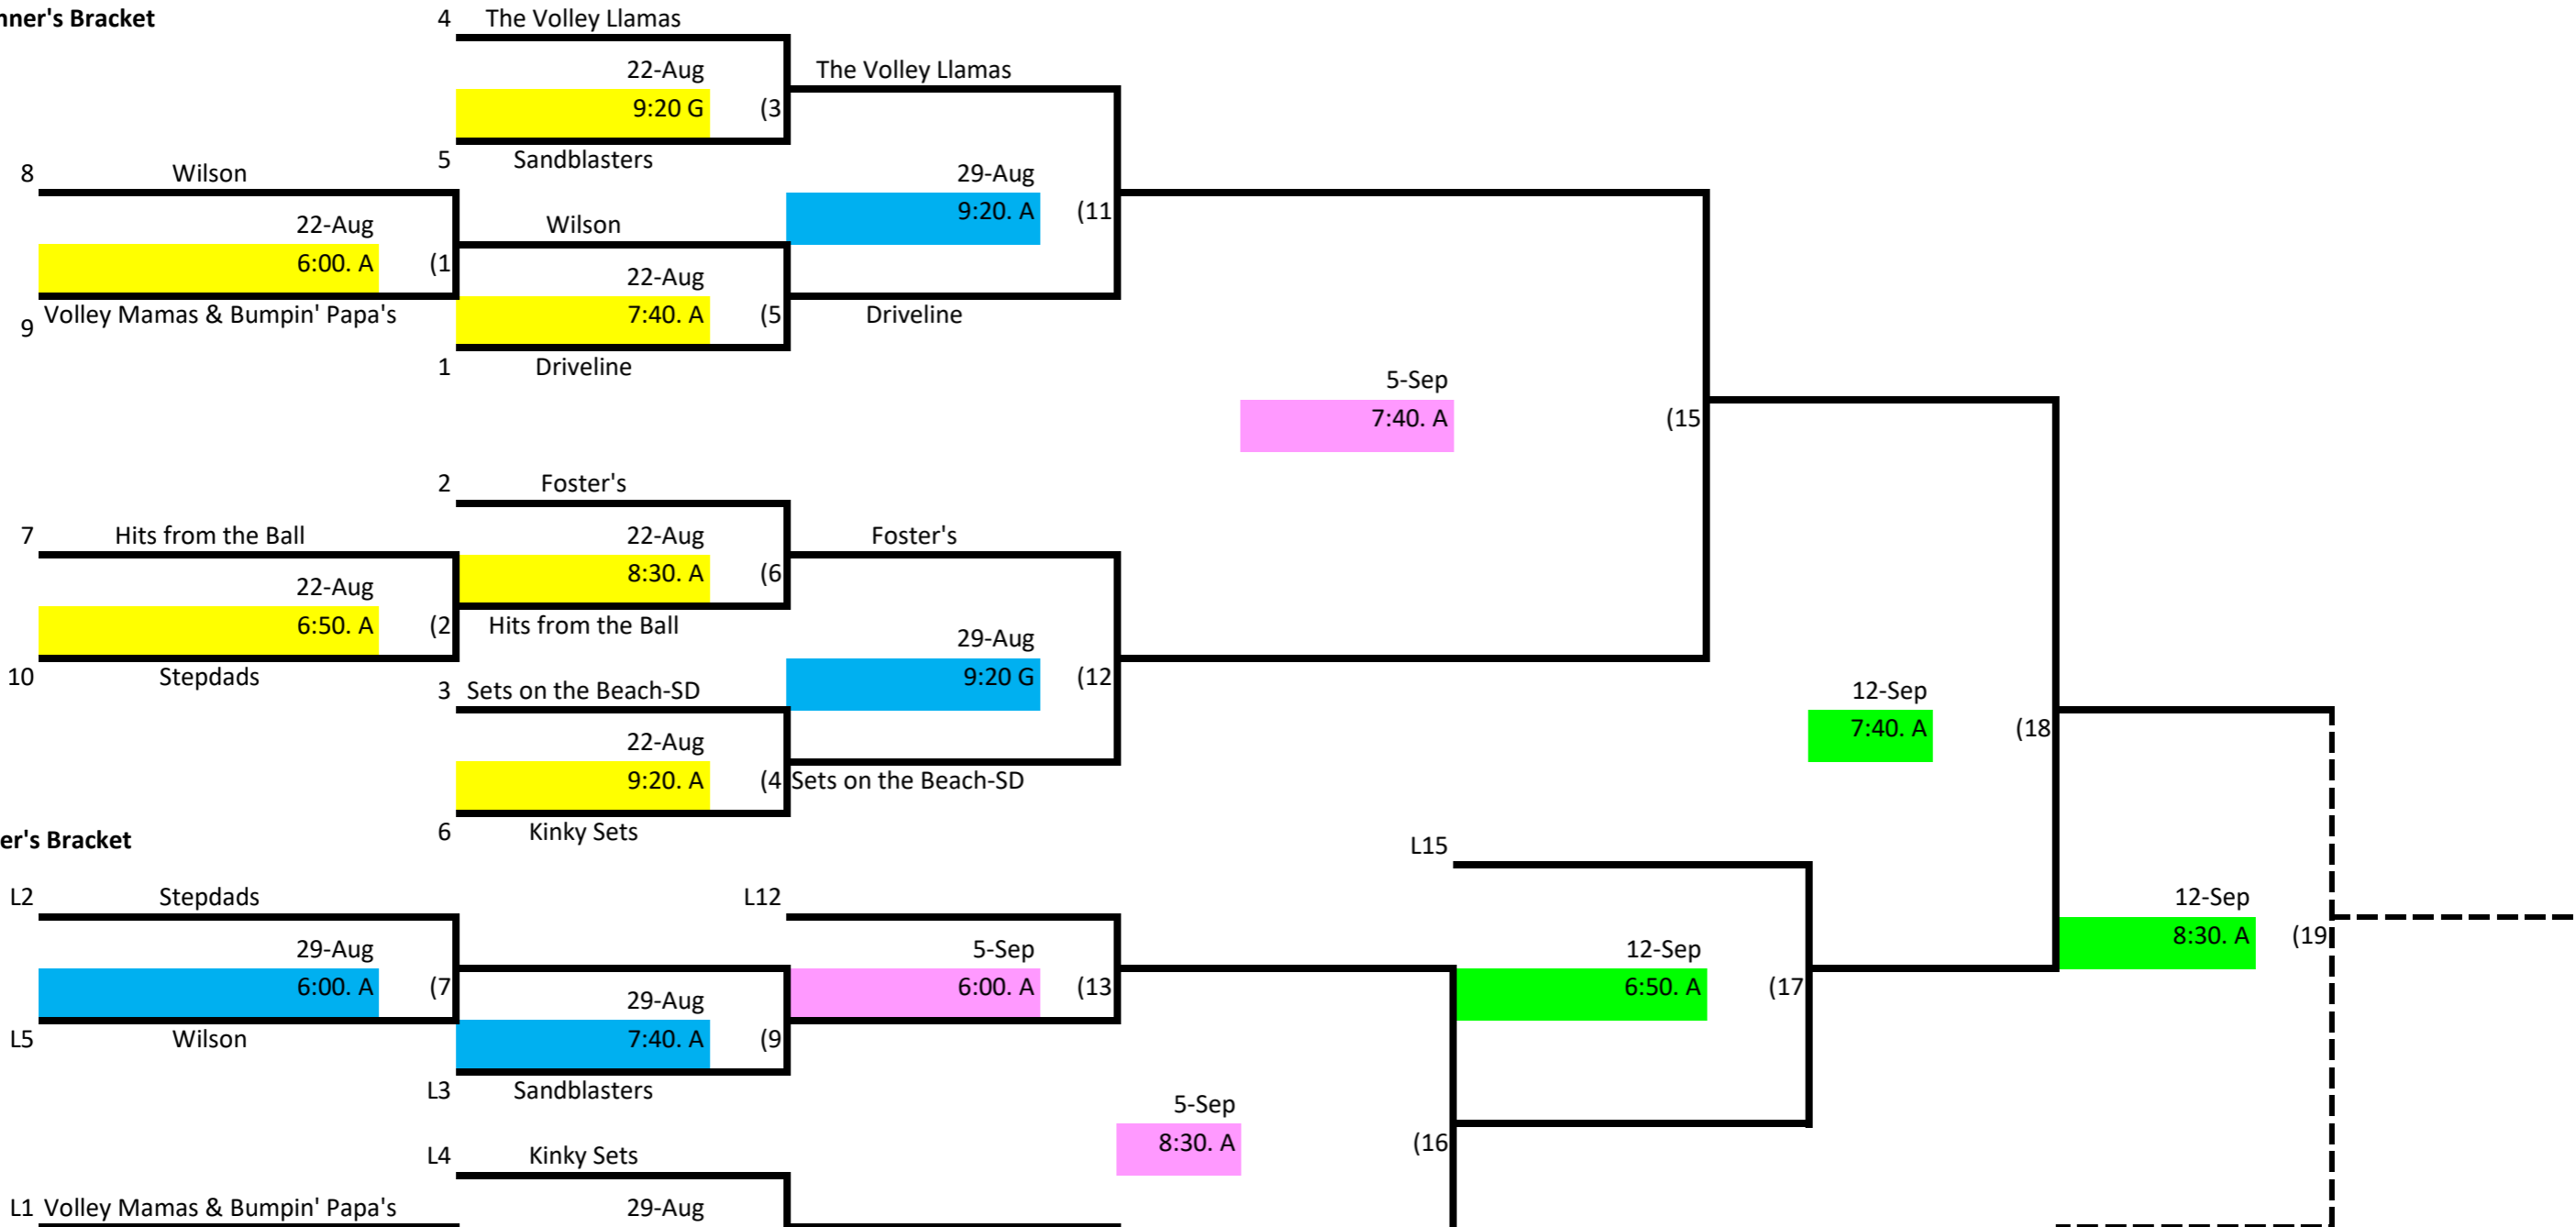

Skyline Volleyball Wednesday Night- Rec Div. 1

Winner's Bracket

Loser's Bracket

Key:

- Week 1
- Week 2
- Week 3
- Week 4

--- L18 If First Loss