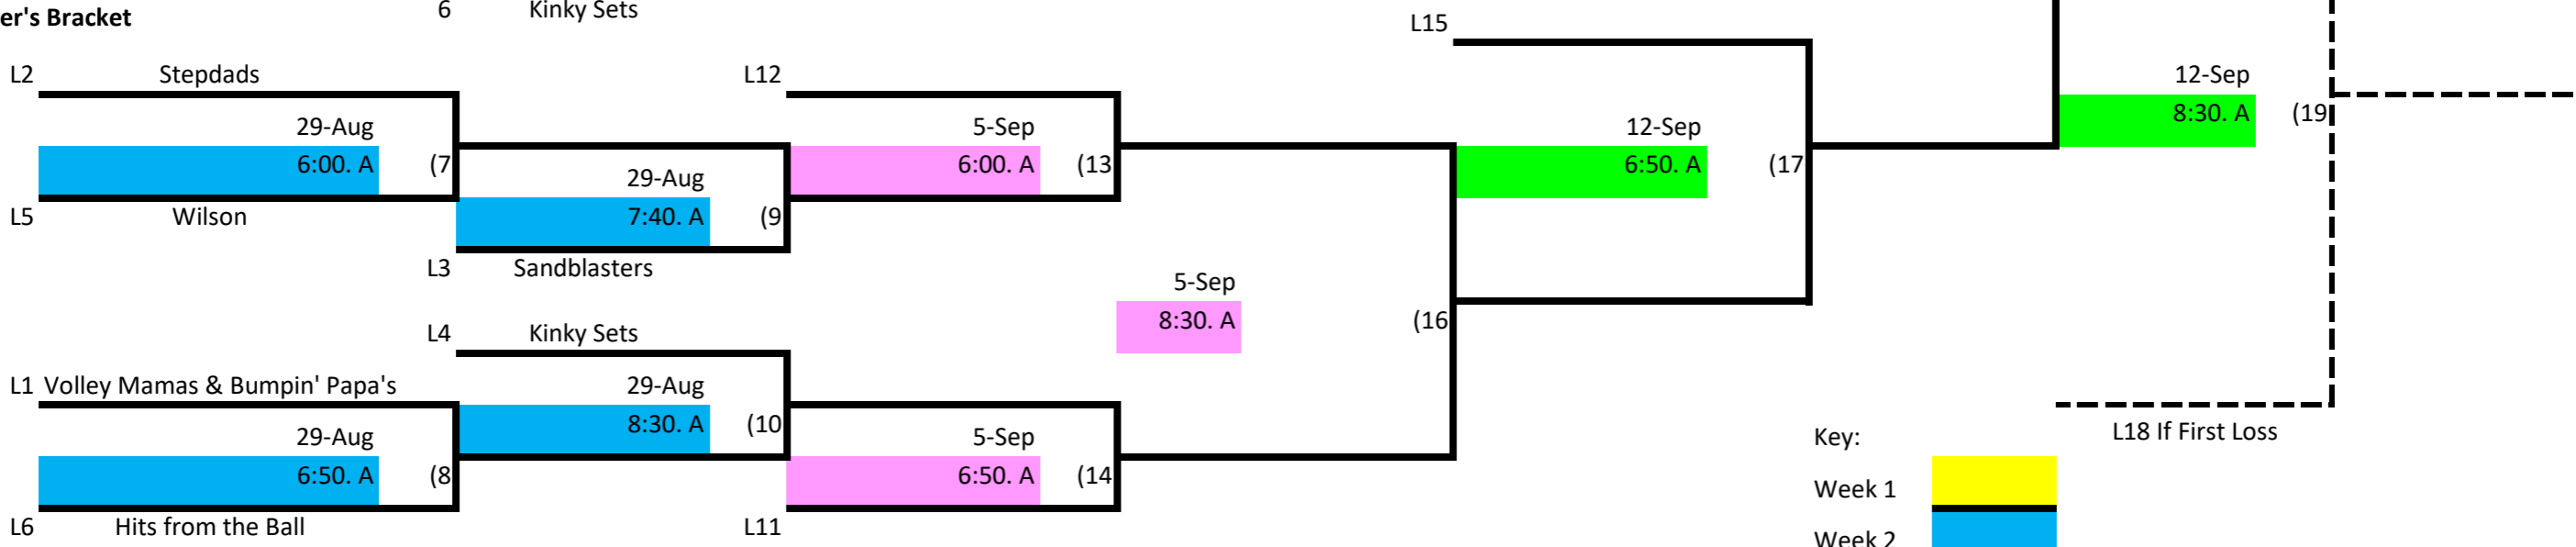

Skyline Volleyball Wednesday Night- Rec Div. 1

Winner's Bracket

Loser's Bracket

Key:

- Week 1
- Week 2
- Week 3
- Week 4

--- L18 If First Loss