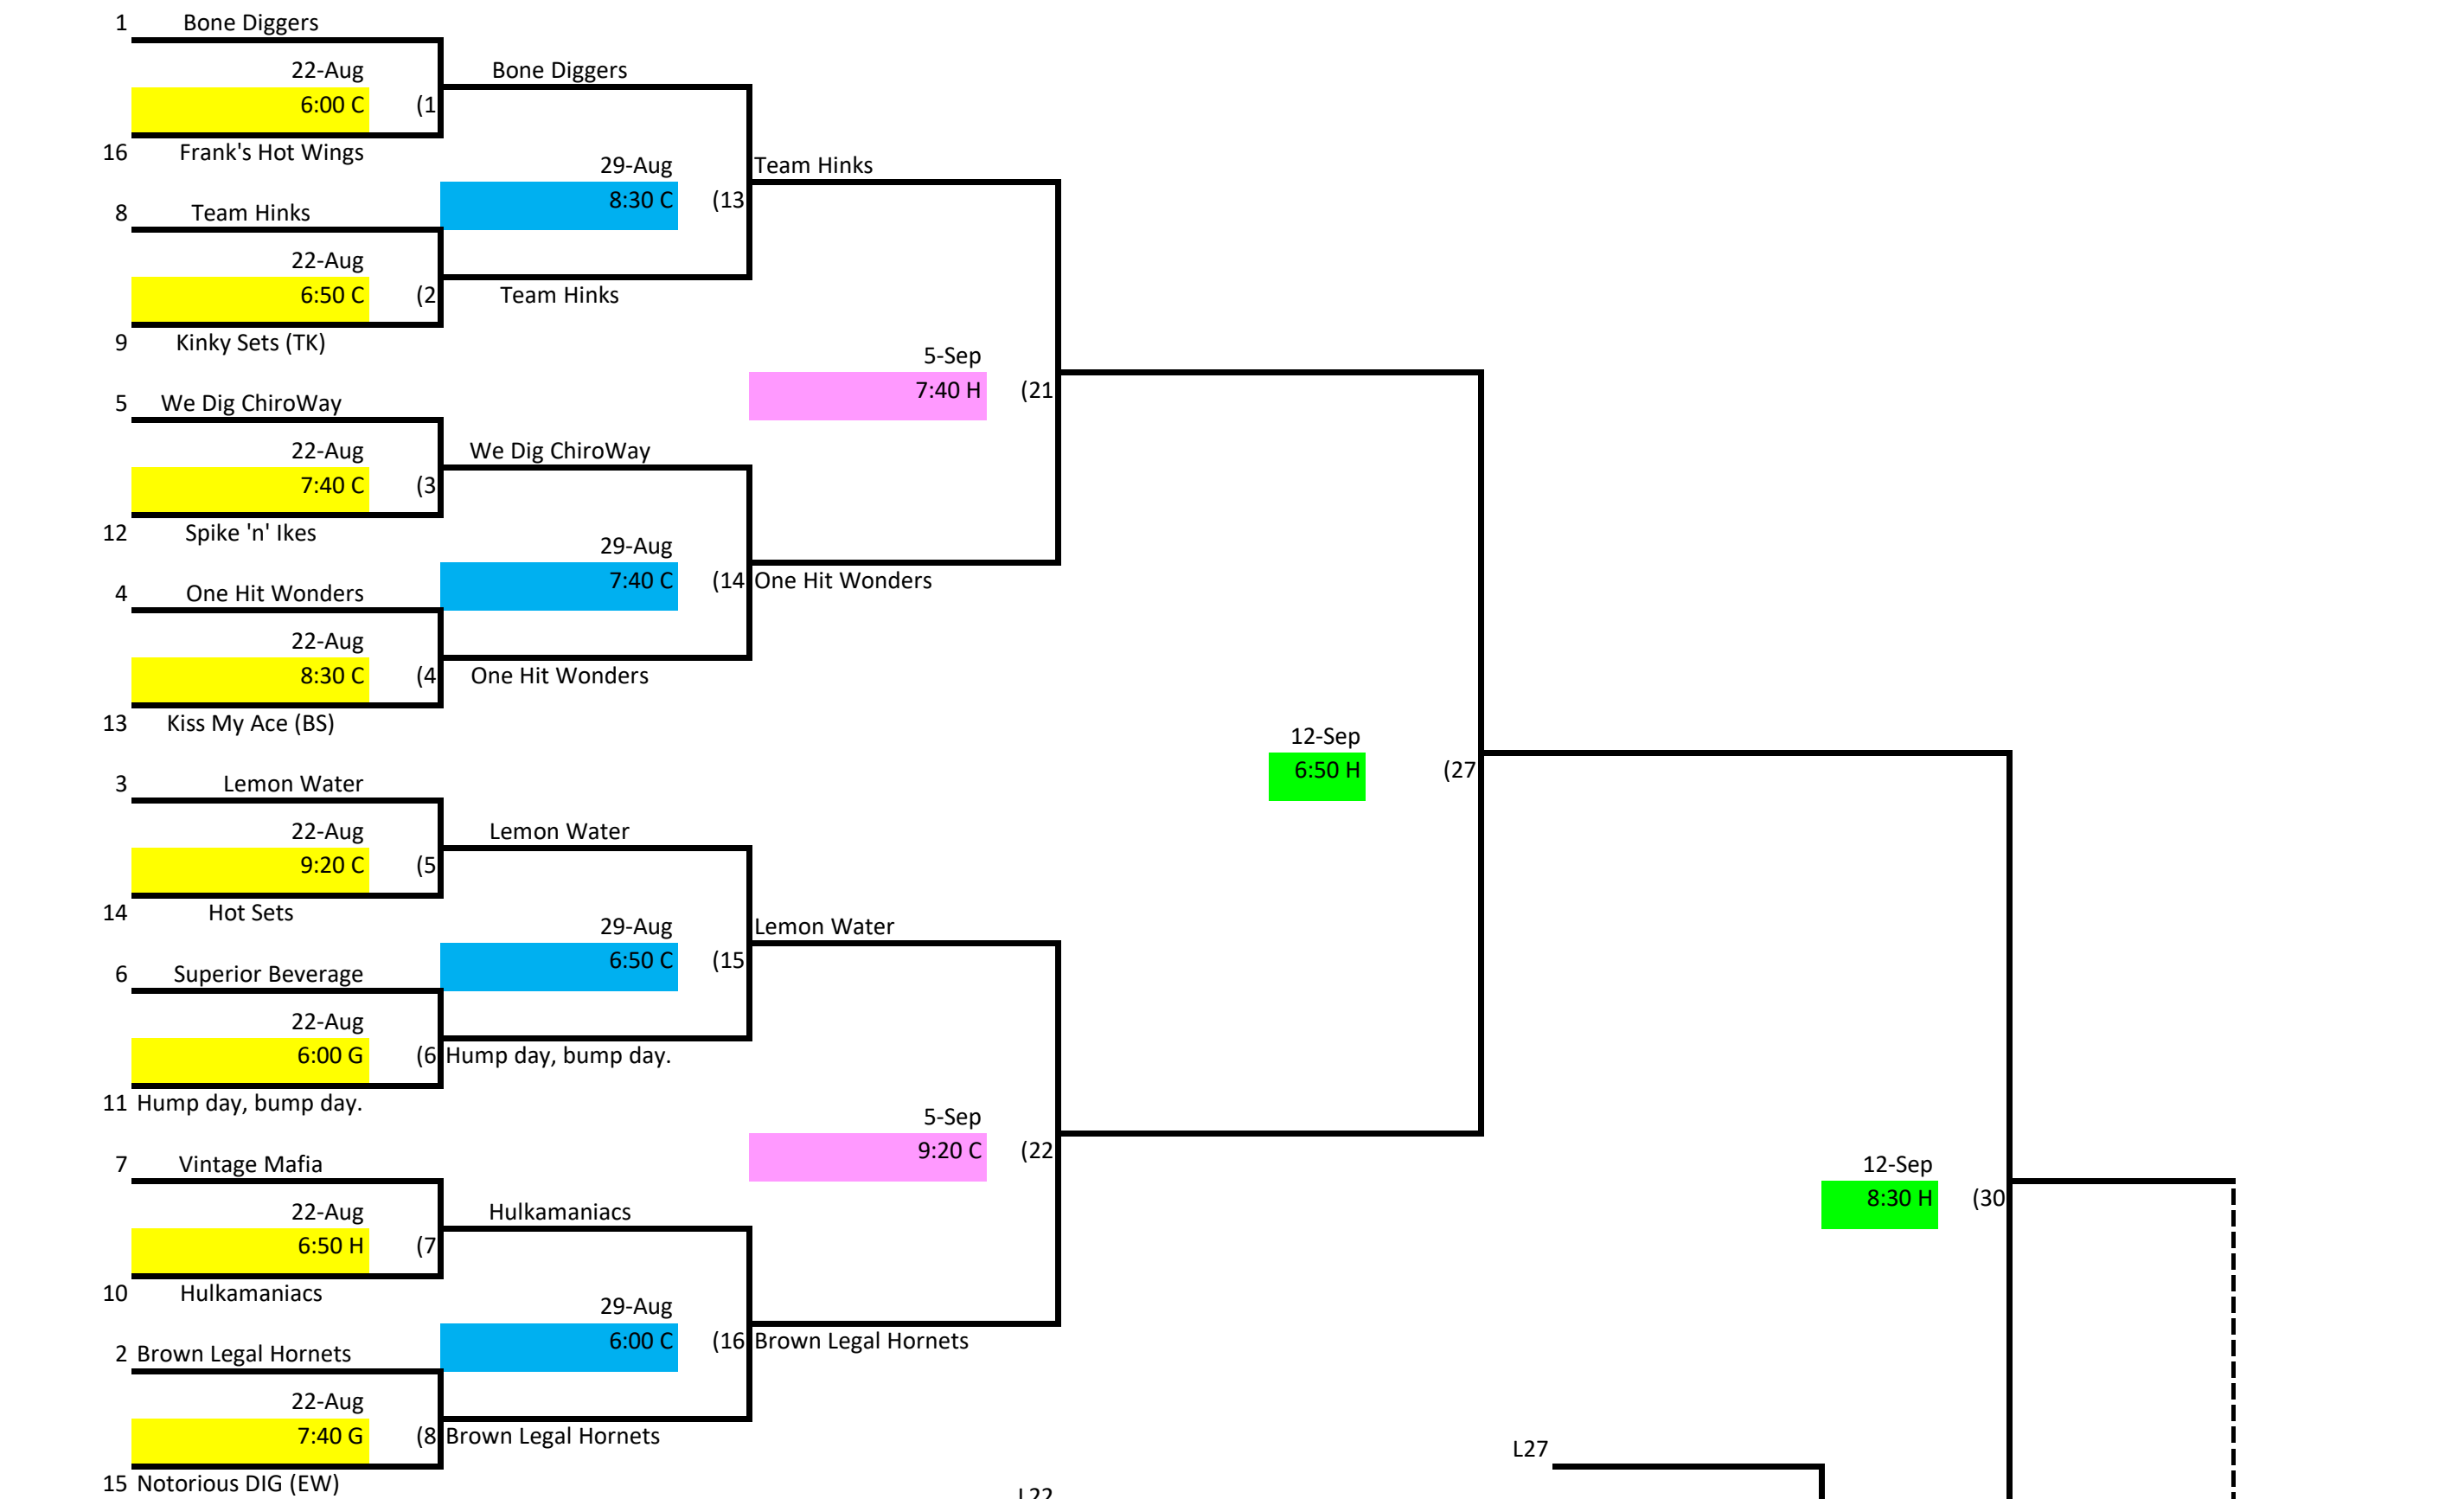

Skyline Volleyball Wednesday Night- Intermediate Lower Div. 3

Winner's Bracket

Loser's Bracket

Key:

- Week 1
- Week 2
- Week 3
- Week 4

L30 If First Loss