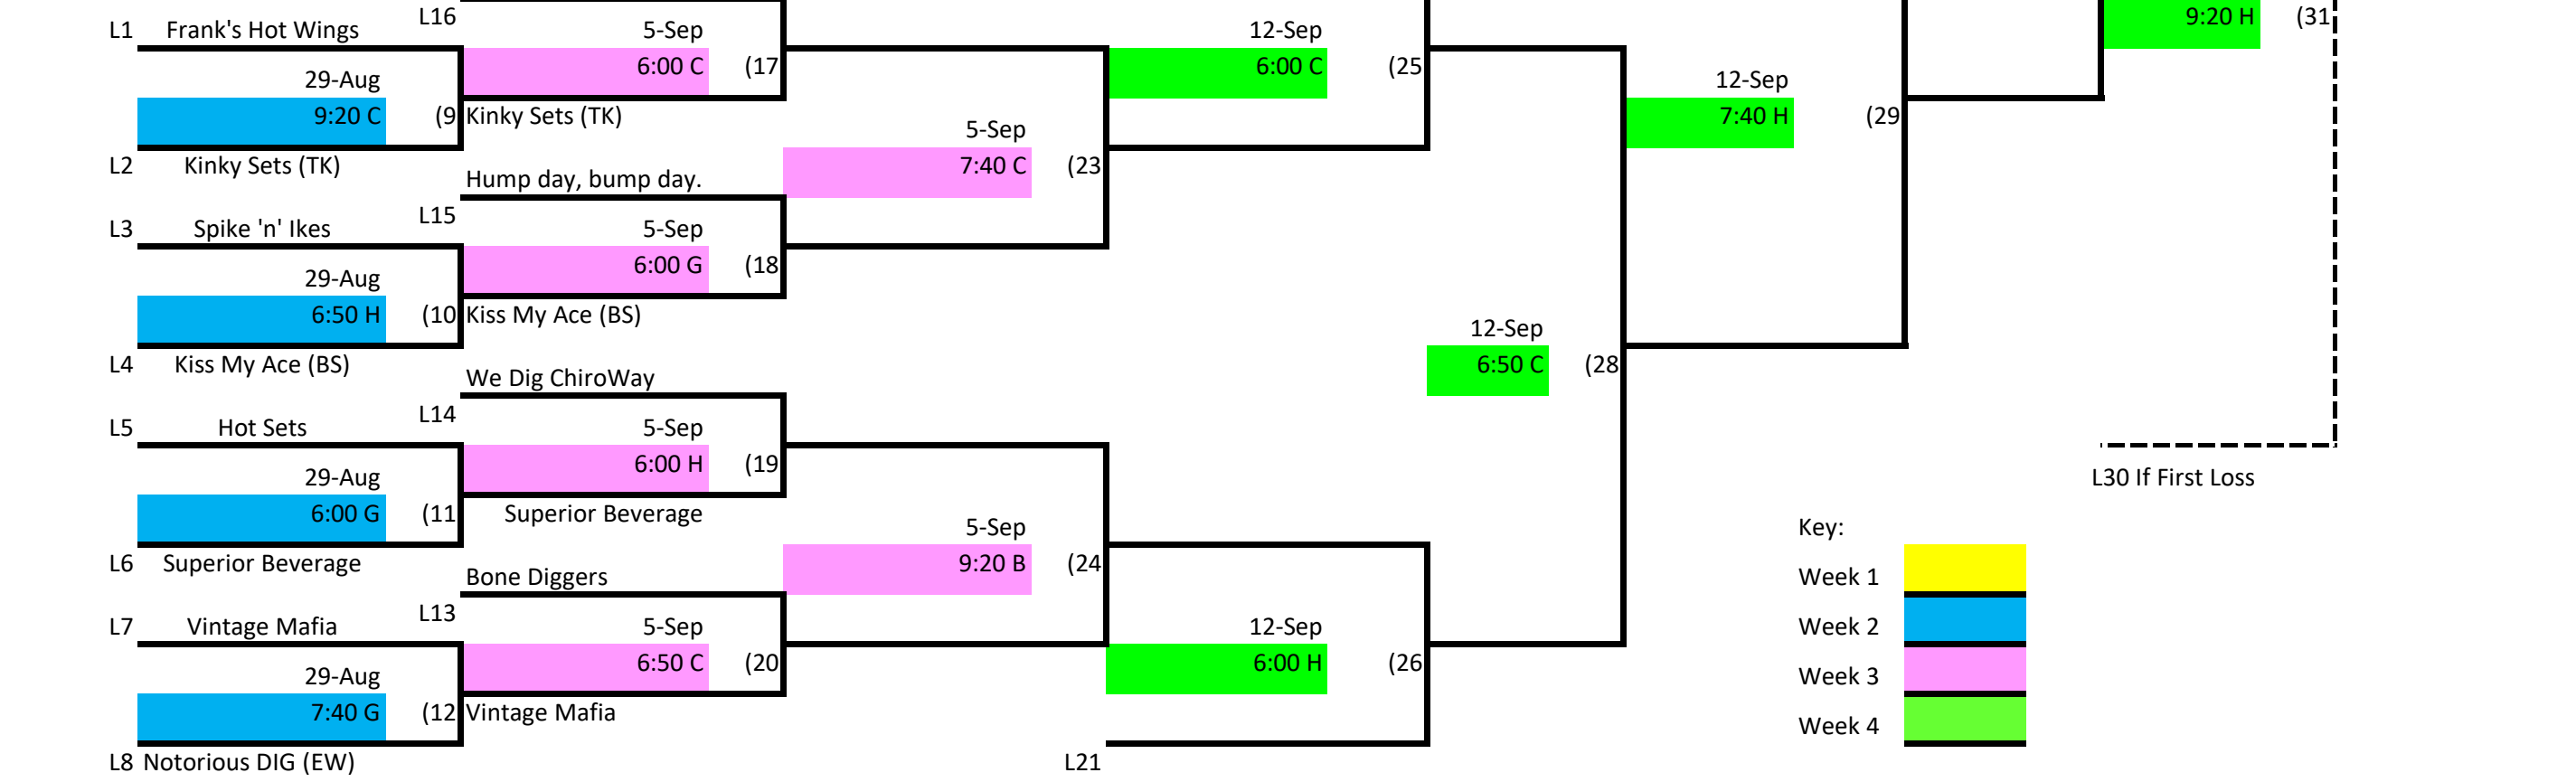

Skyline Volleyball Wednesday Night- Intermediate Lower Div. 3

Winner's Bracket

Loser's Bracket

Key:

- Week 1
- Week 2
- Week 3
- Week 4

L30 If First Loss