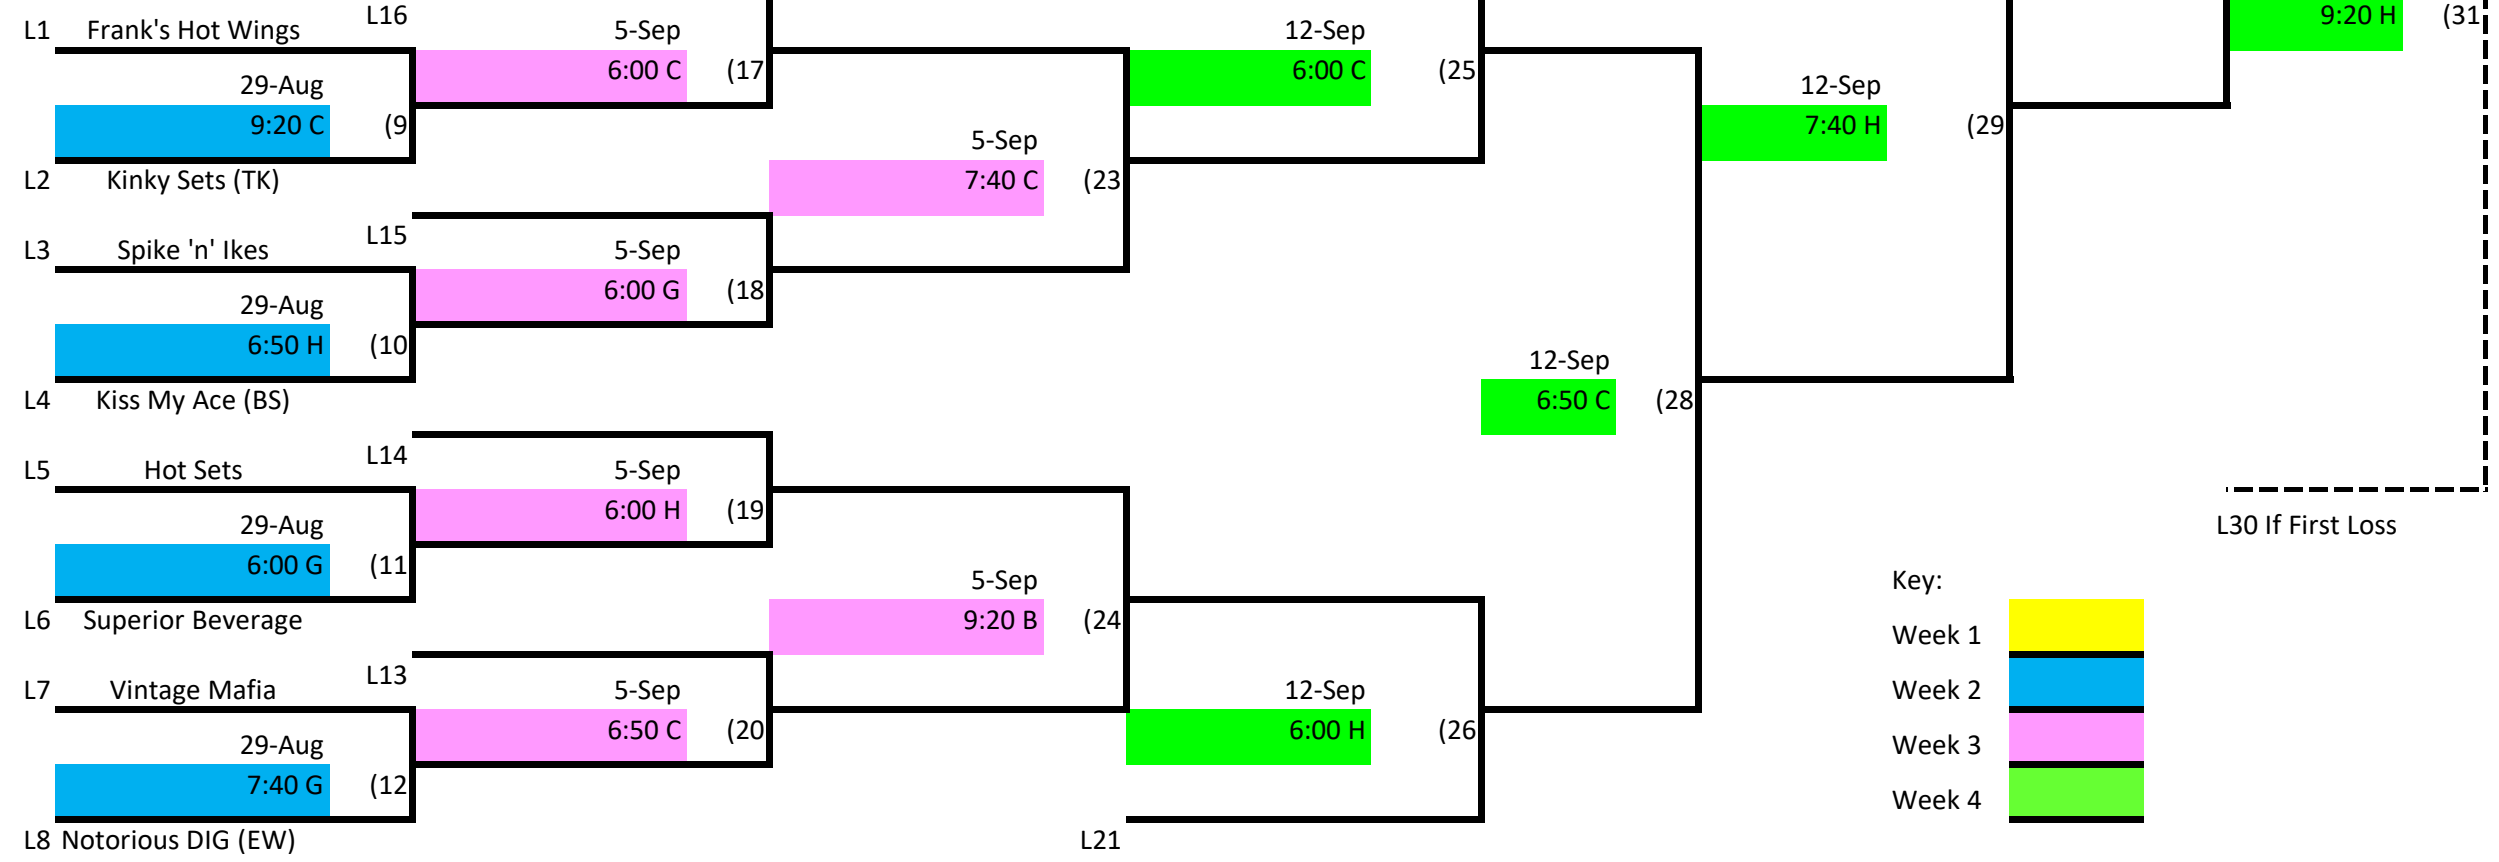

Skyline Volleyball Wednesday Night- Intermediate Lower Div. 3

Winner's Bracket

Loser's Bracket

Key:

- Week 1
- Week 2
- Week 3
- Week 4

L30 If First Loss