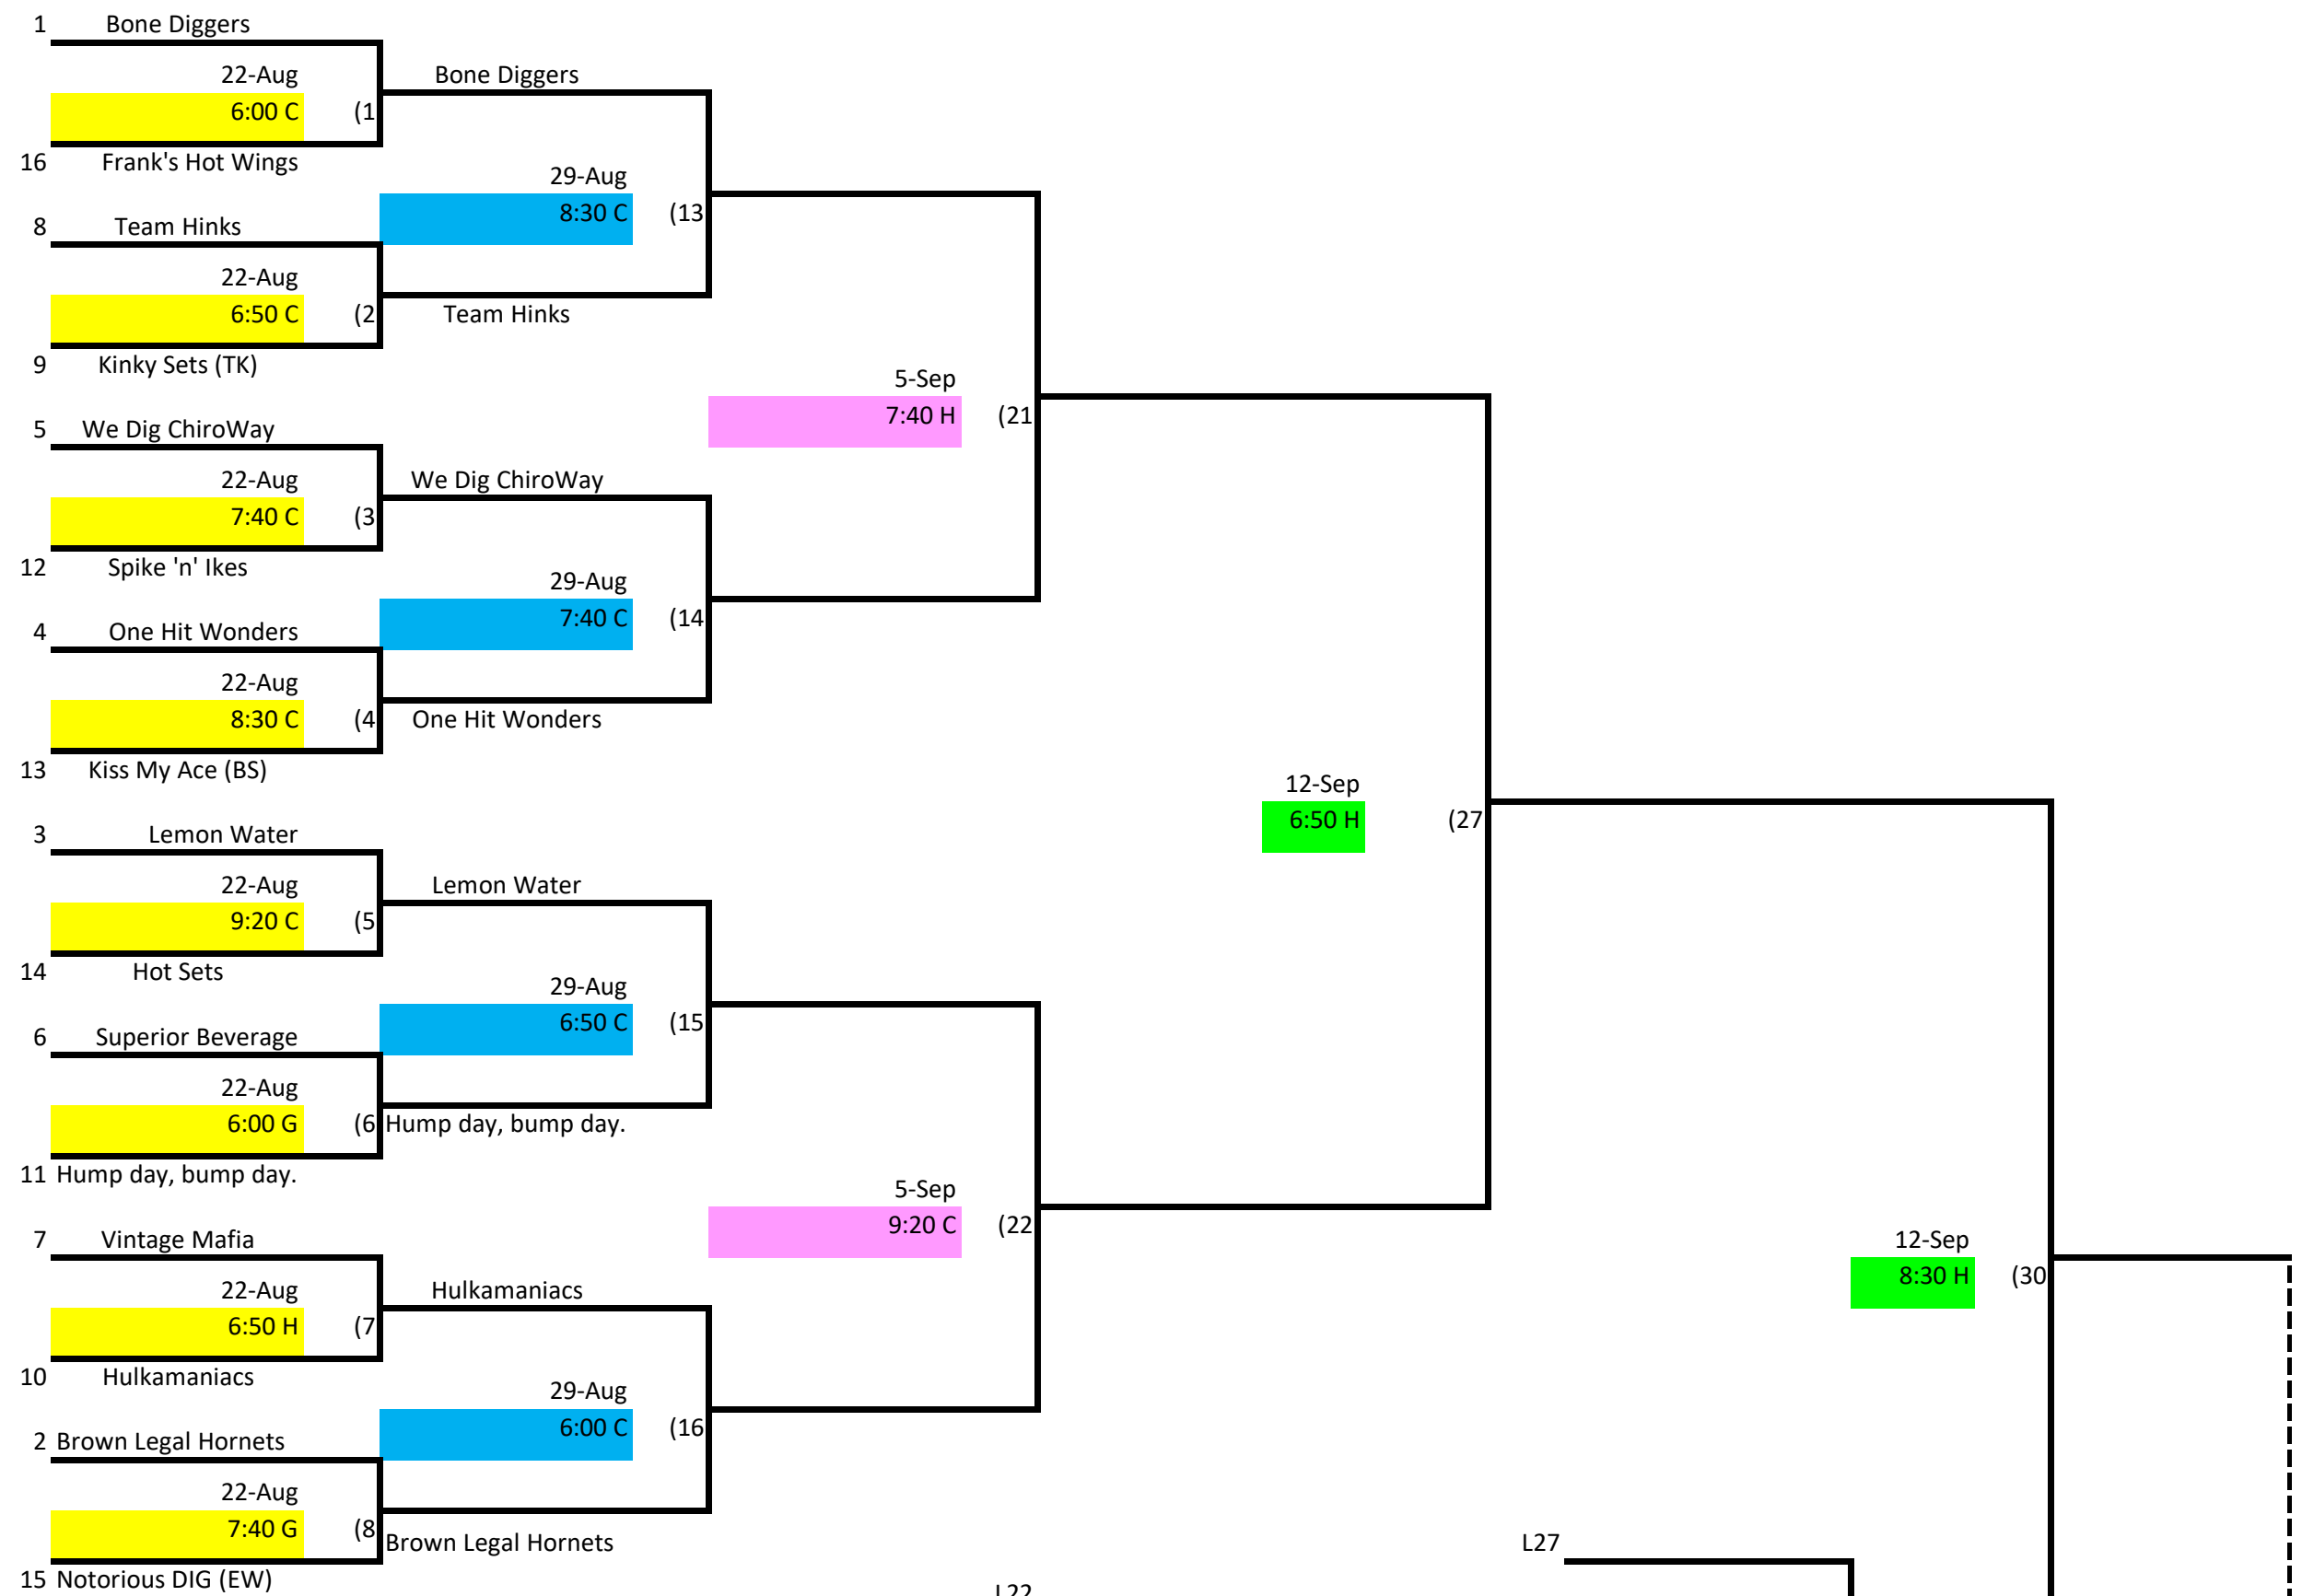

Skyline Volleyball Wednesday Night- Intermediate Lower Div. 3

Winner's Bracket

Loser's Bracket

Key:

- Week 1
- Week 2
- Week 3
- Week 4

L30 If First Loss