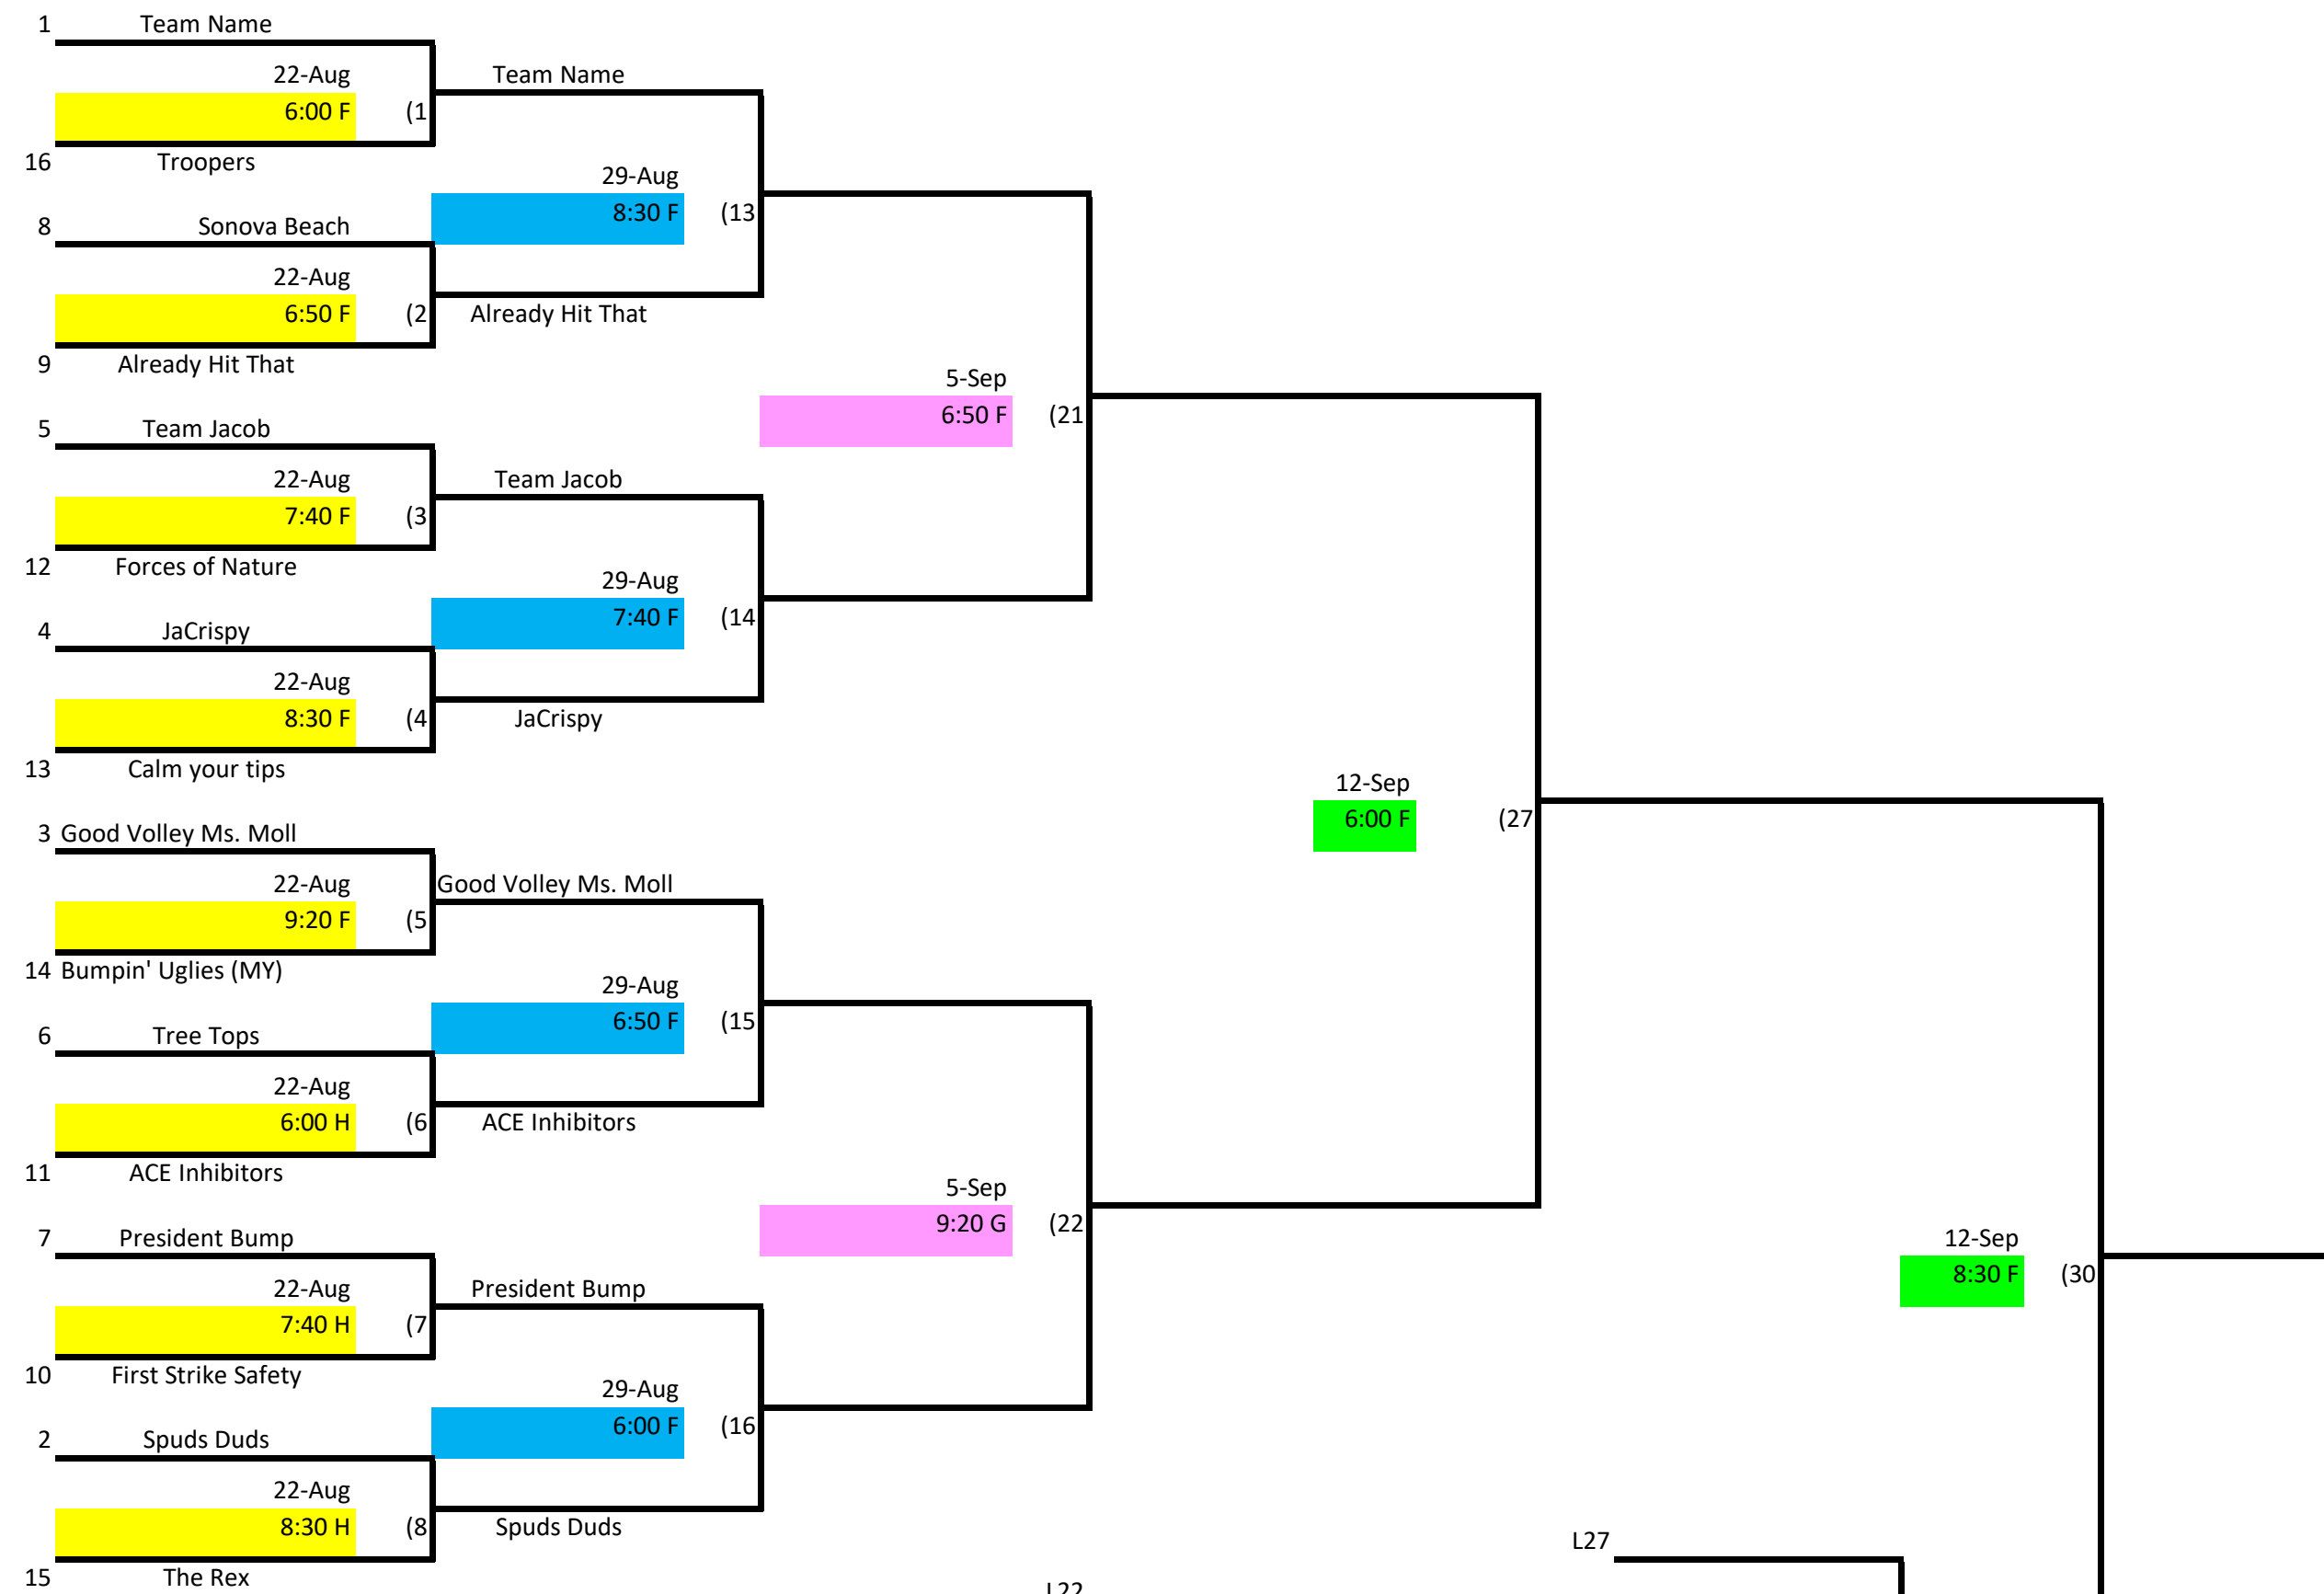

Skyline Volleyball Wednesday Night- Intermediate Lower Div. 2

Winner's Bracket

Loser's Bracket

- Key:
- Week 1
 - Week 2
 - Week 3
 - Week 4

L30 If First Loss