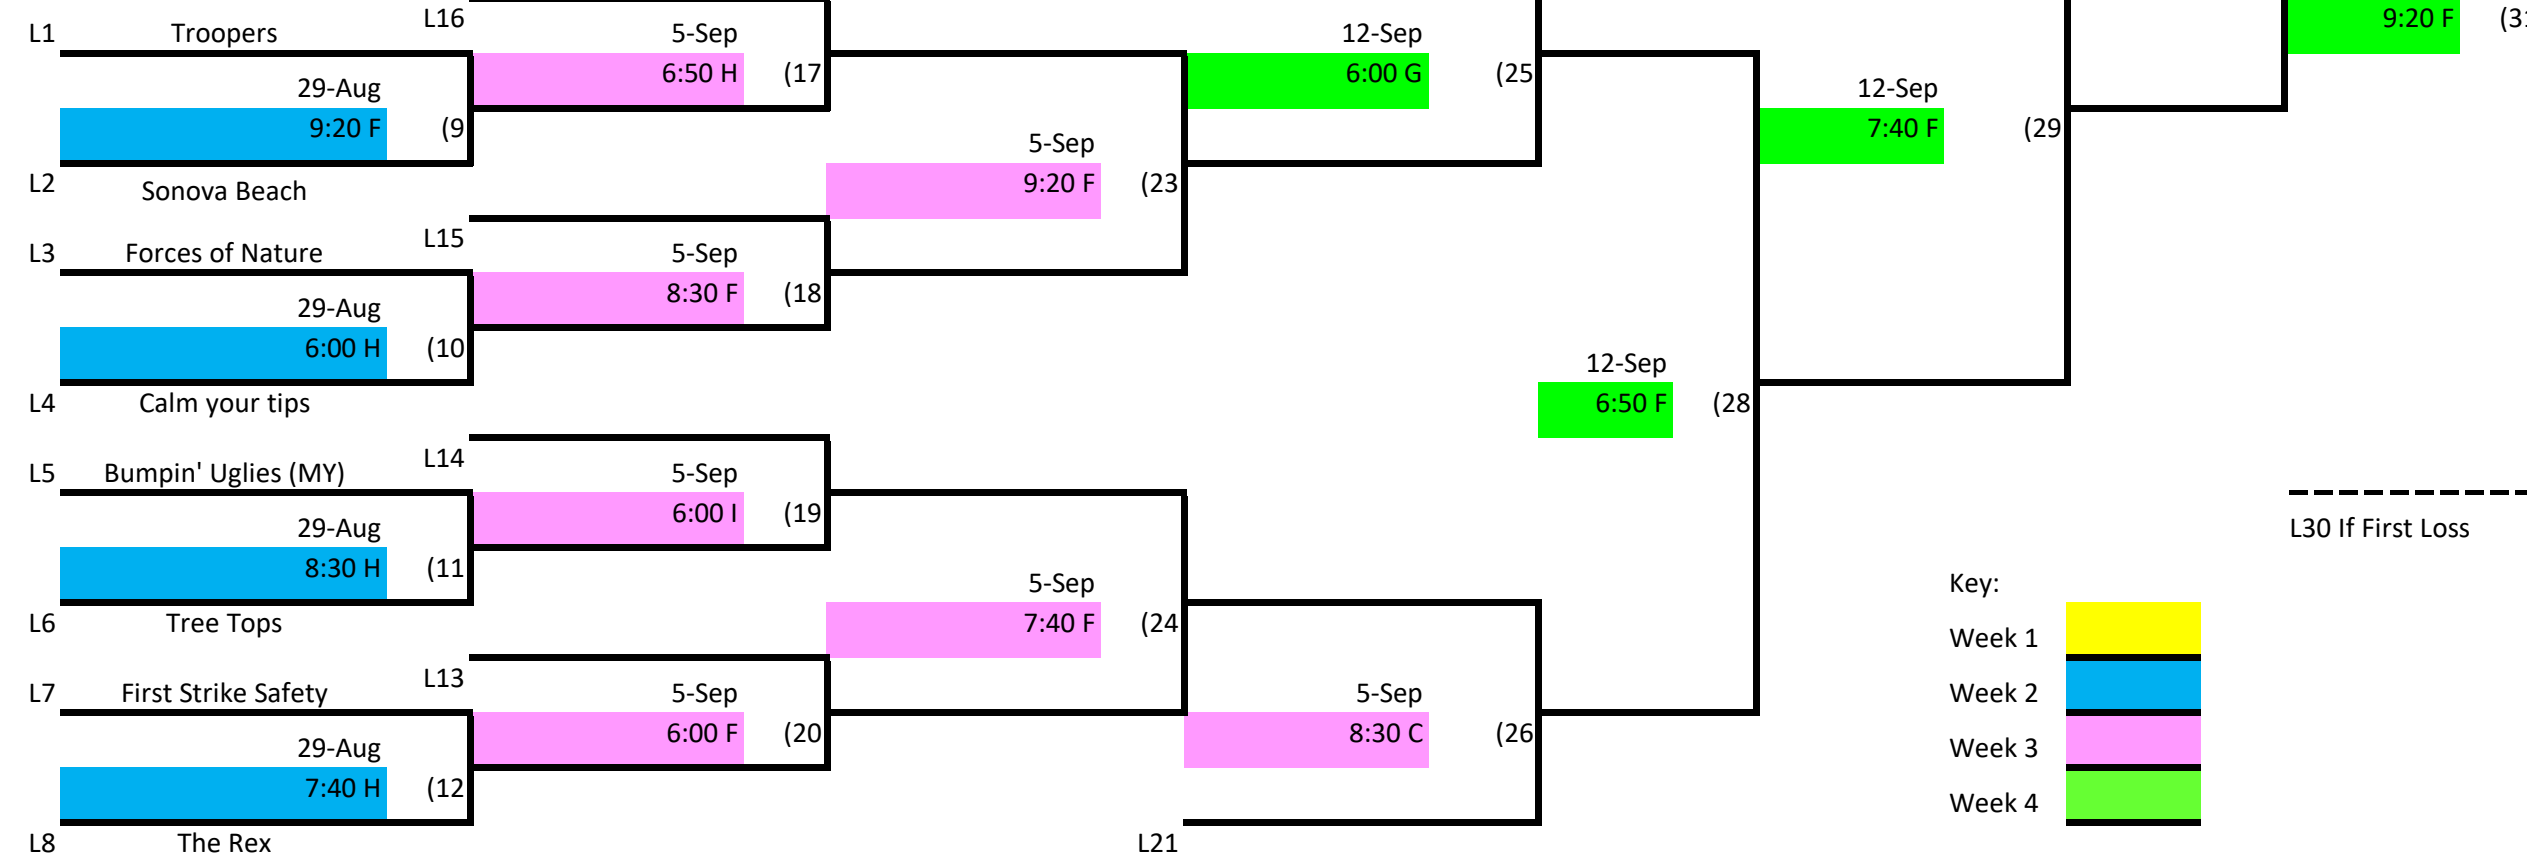

Skyline Volleyball Wednesday Night- Intermediate Lower Div. 2

Winner's Bracket

Loser's Bracket

- Key:
- Week 1
 - Week 2
 - Week 3
 - Week 4

L30 If First Loss