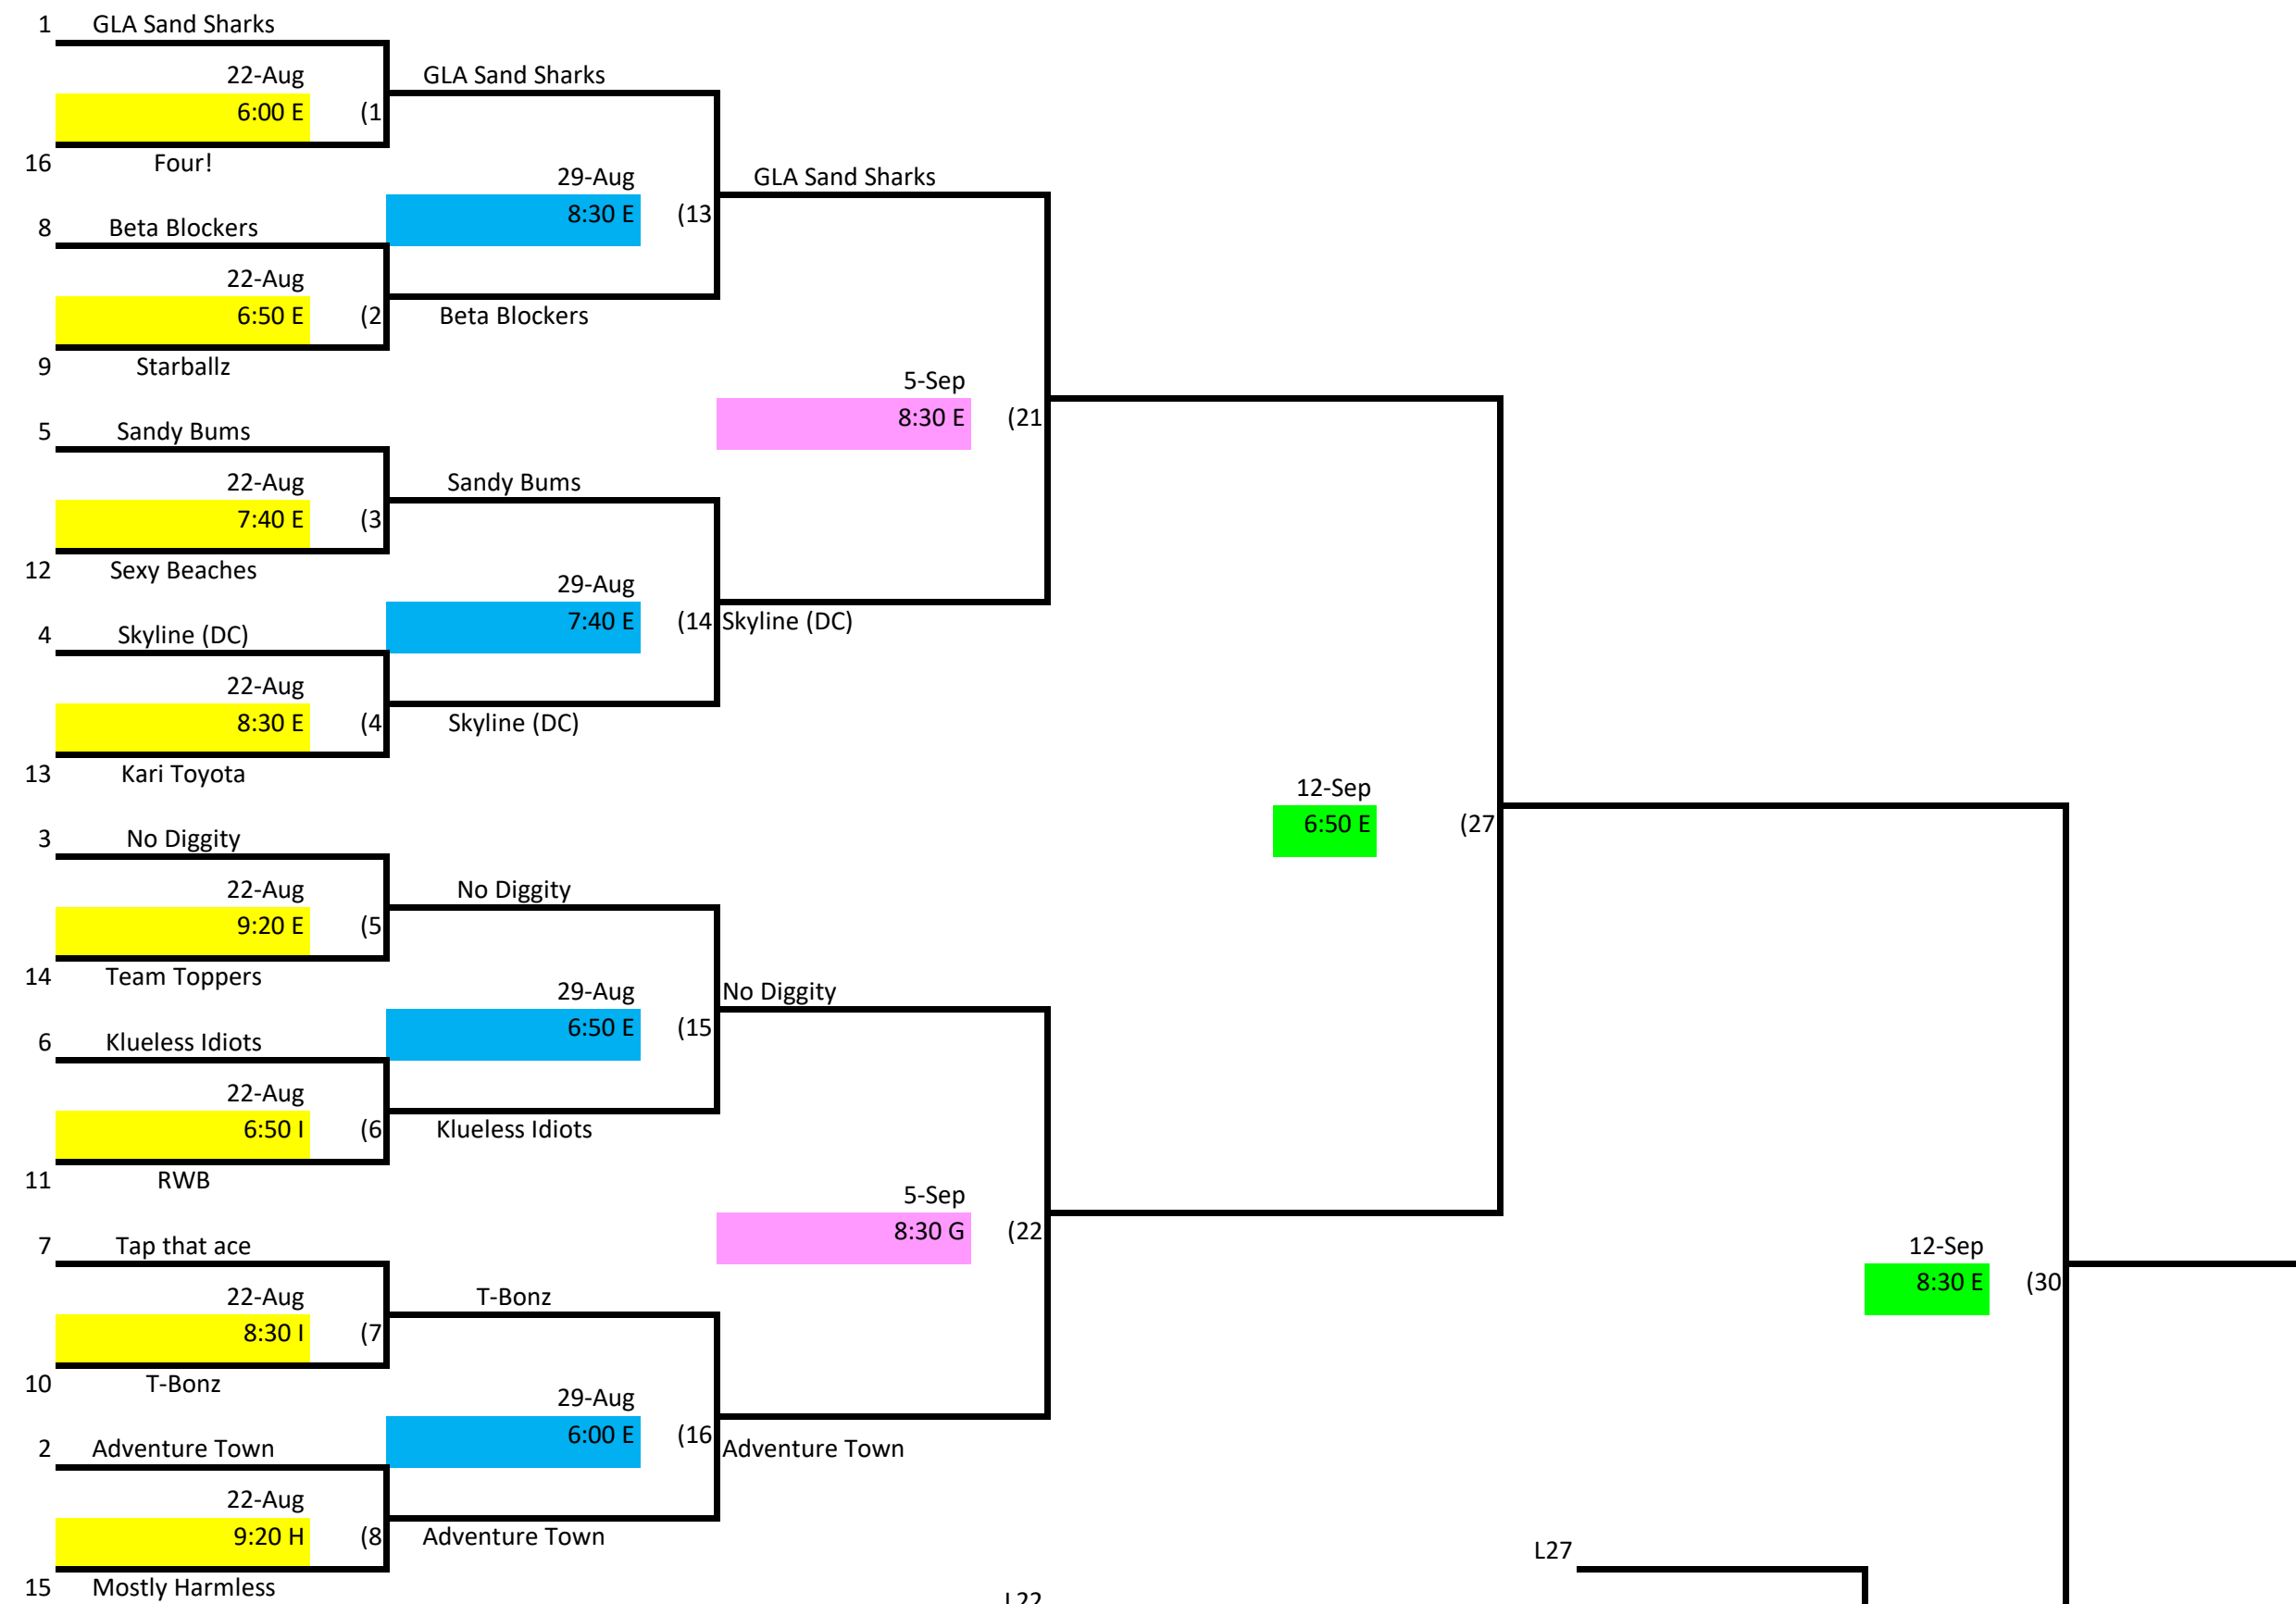

Skyline Volleyball Wednesday Night- Intermediate Lower Div. 1

Winner's Bracket

Loser's Bracket

Key:

- Week 1
- Week 2
- Week 3
- Week 4

L30 If First Loss