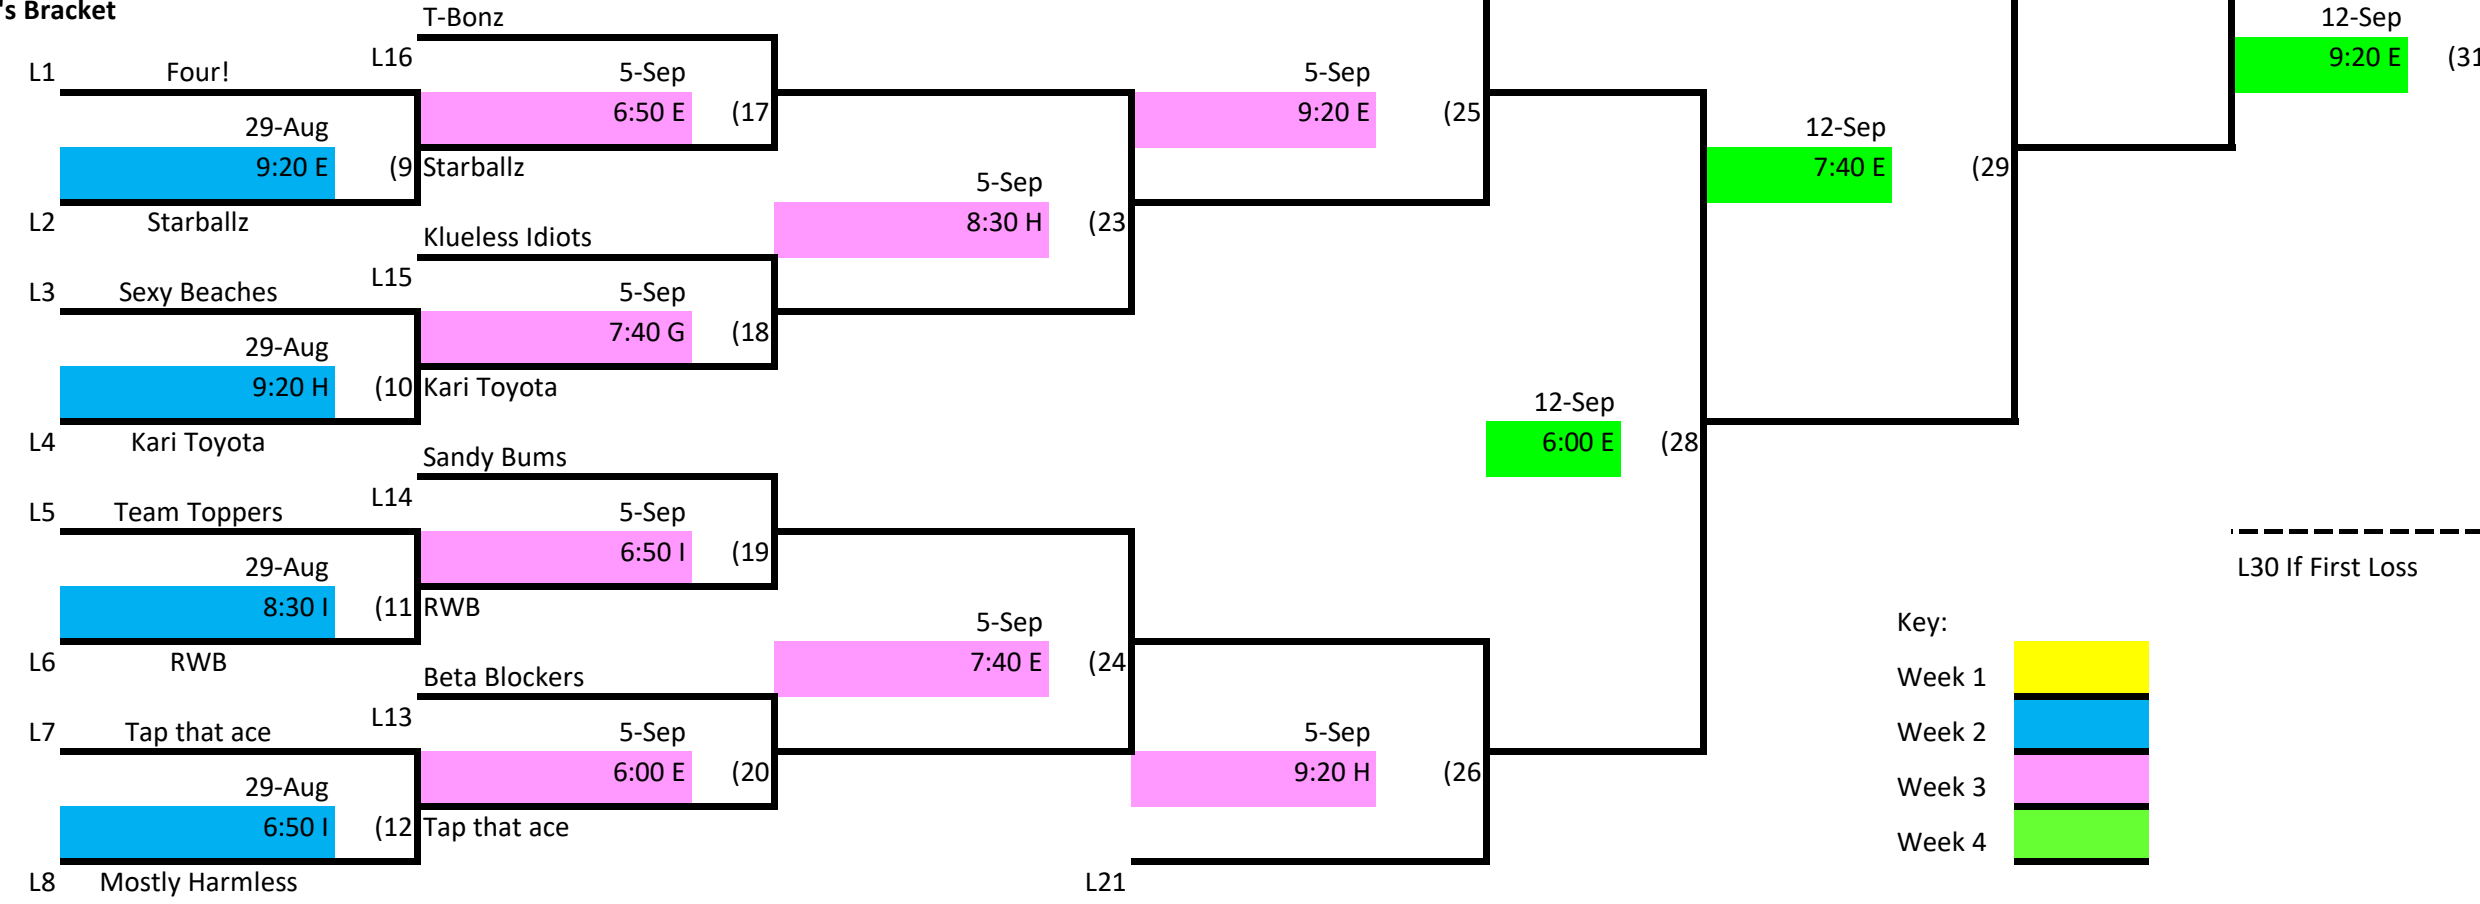

Skyline Volleyball Wednesday Night- Intermediate Lower Div. 1

Winner's Bracket

Loser's Bracket

Key:

- Week 1
- Week 2
- Week 3
- Week 4

L30 If First Loss