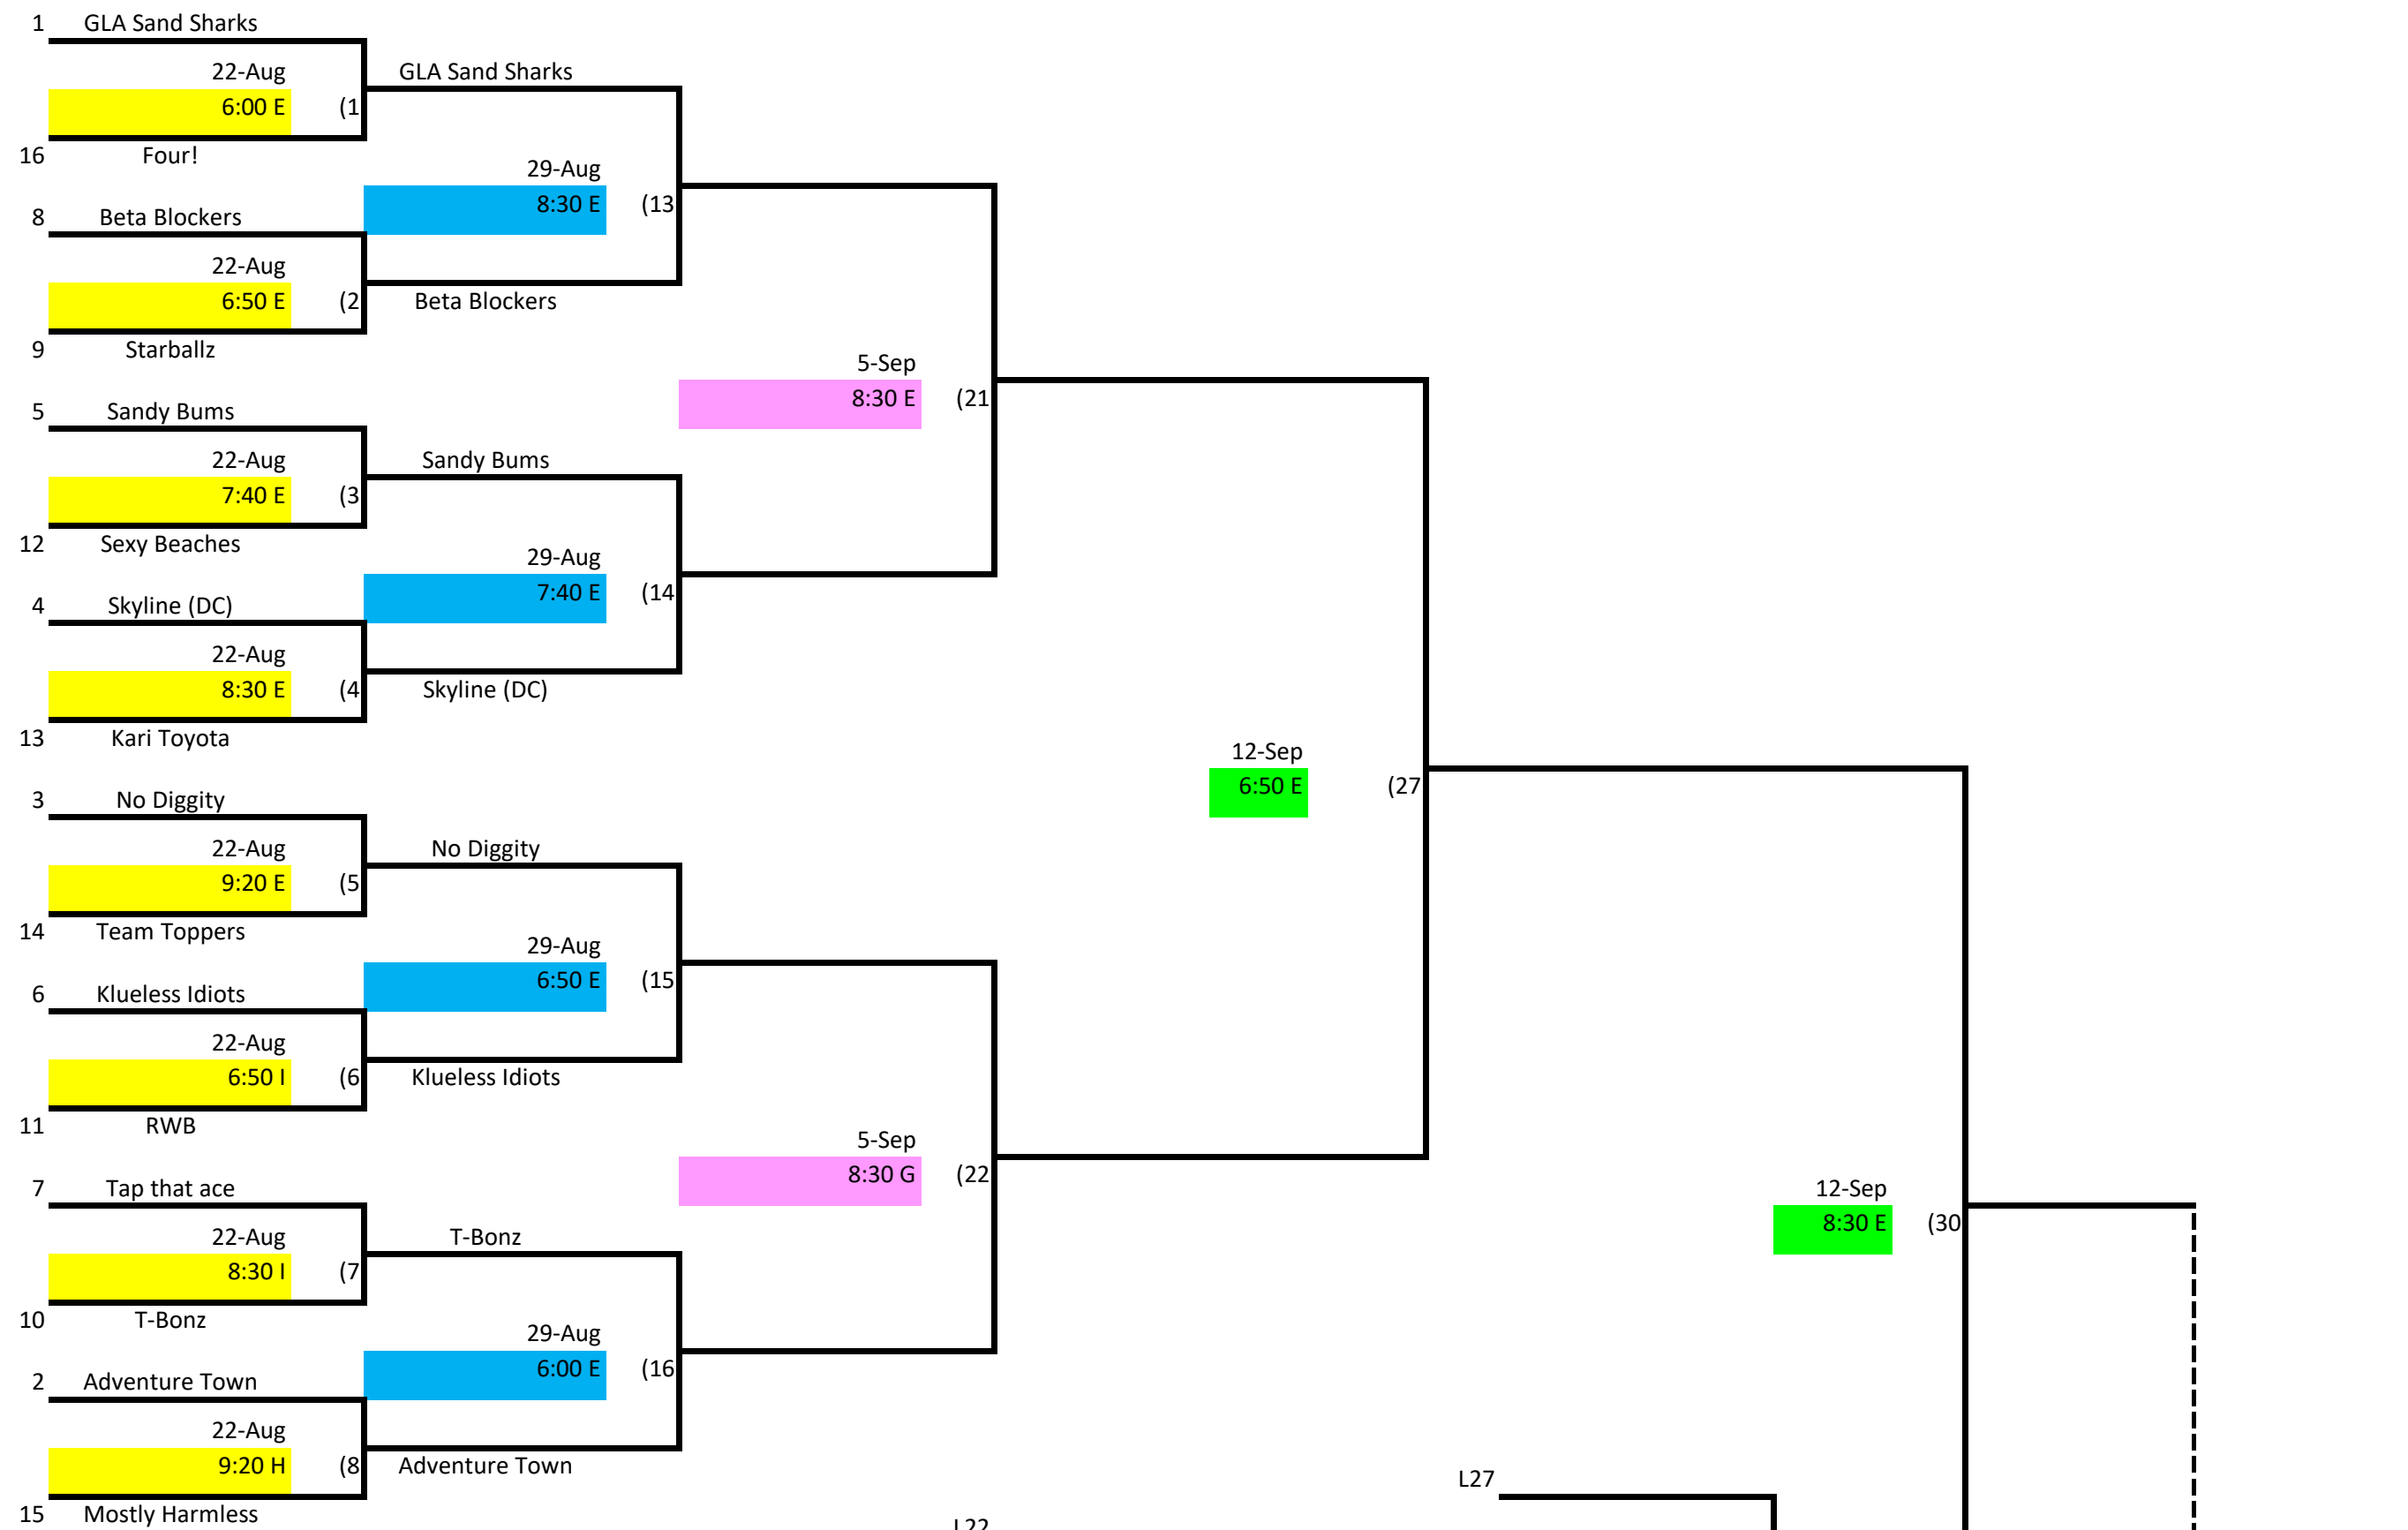

Skyline Volleyball Wednesday Night- Intermediate Lower Div. 1

Winner's Bracket

Loser's Bracket

- Key:
- Week 1
 - Week 2
 - Week 3
 - Week 4

L30 If First Loss