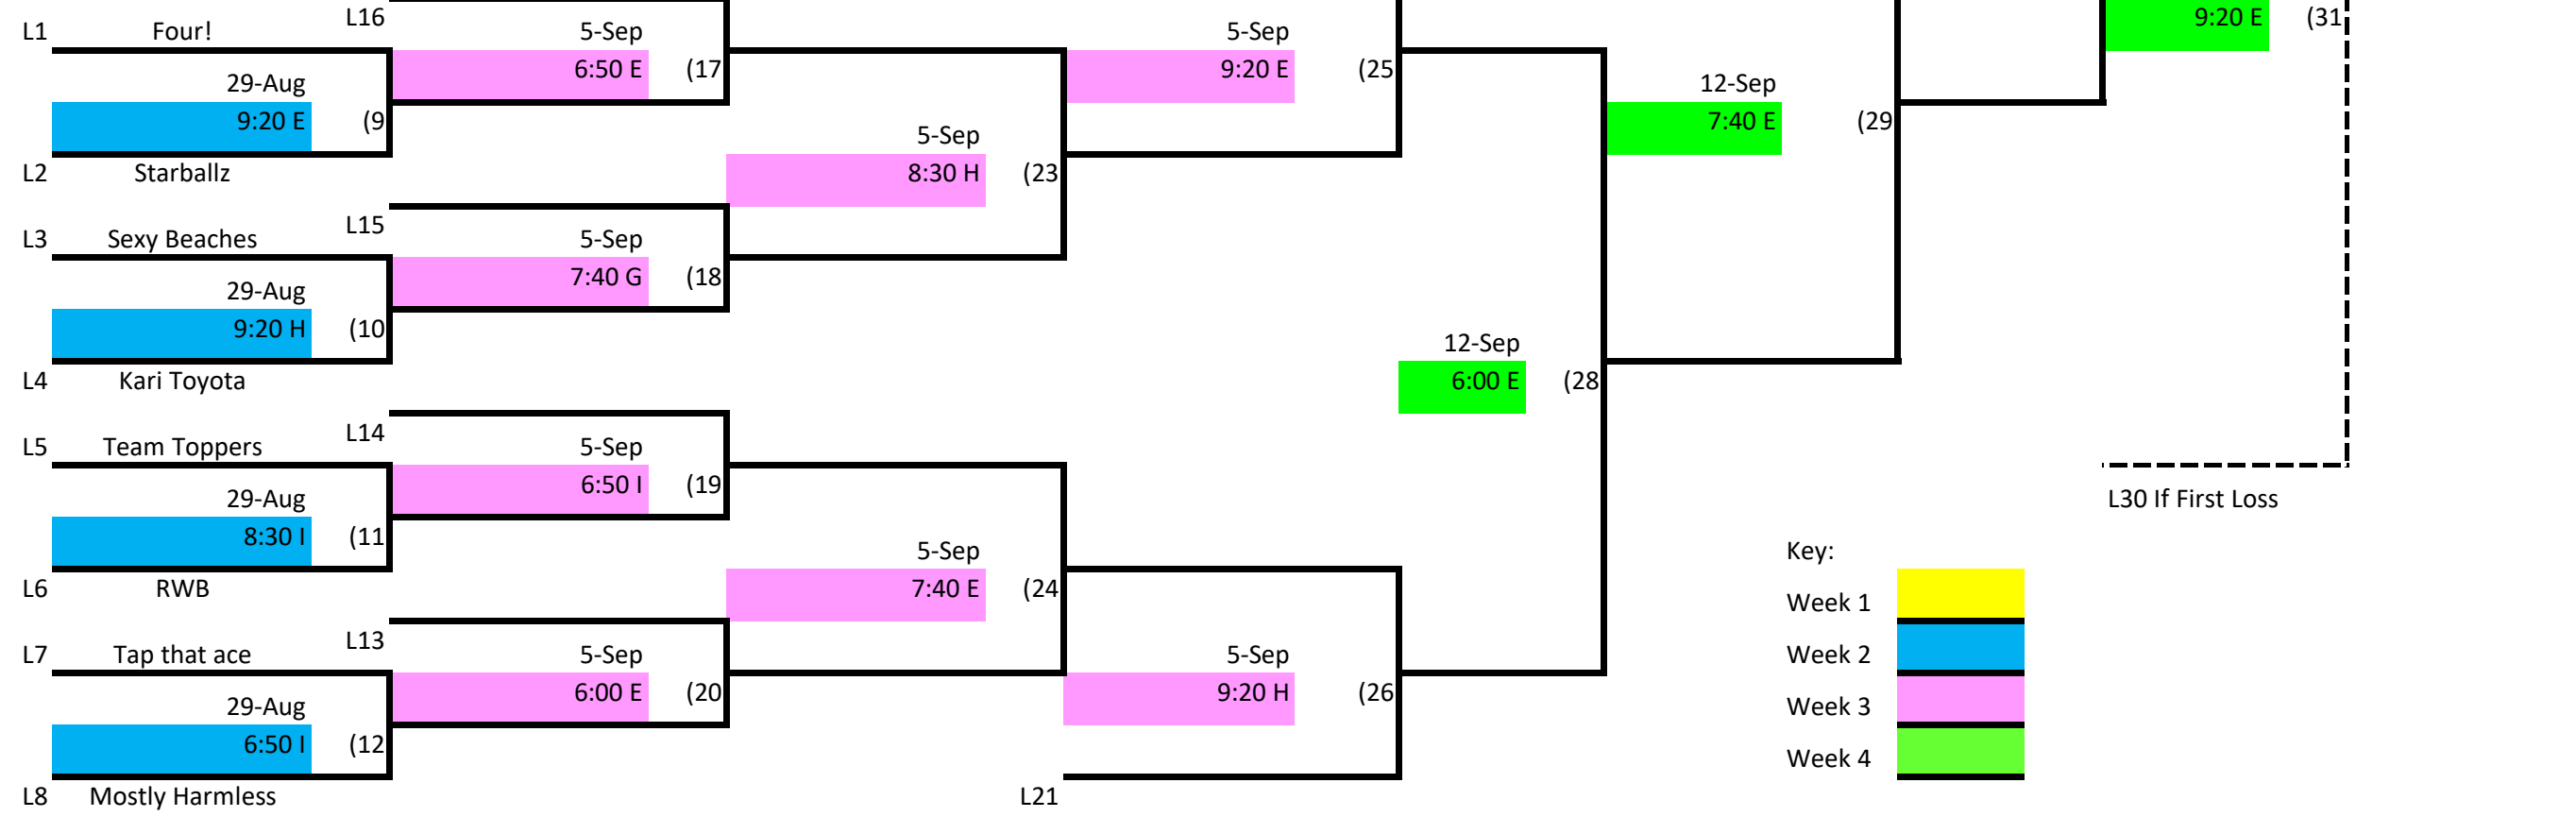

Skyline Volleyball Wednesday Night- Intermediate Lower Div. 1

Winner's Bracket

Loser's Bracket

- Key:
- Week 1
 - Week 2
 - Week 3
 - Week 4

L30 If First Loss