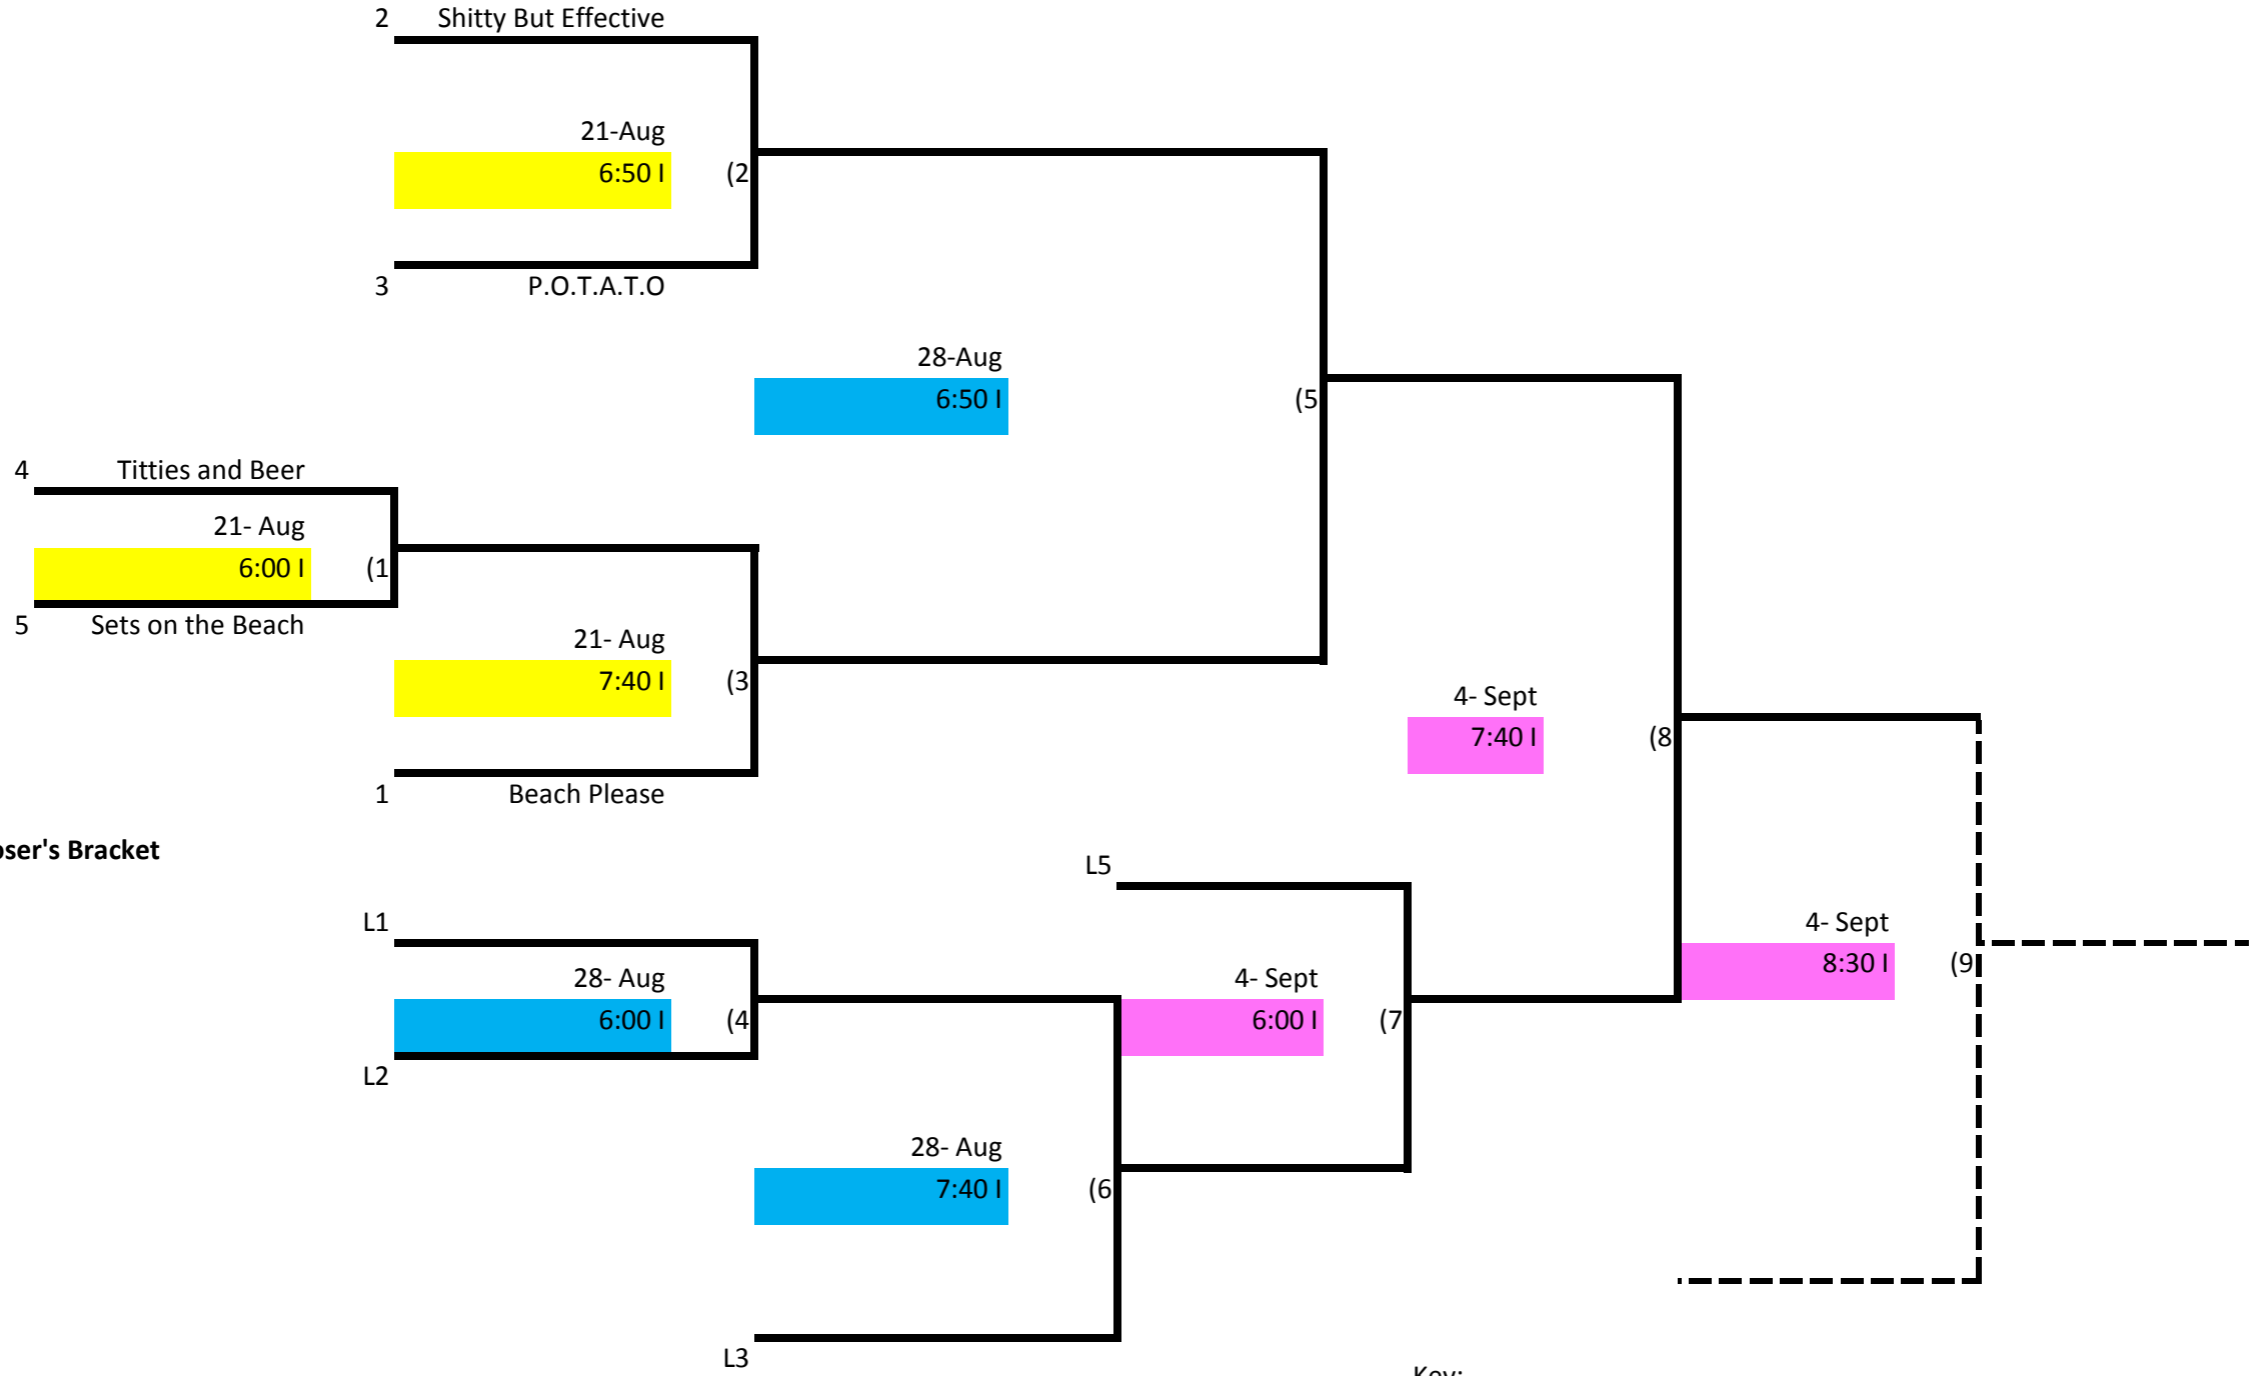

Skyline Volleyball Tuesday Night - Women's Intermediate

Winner's Bracket

Key:

- Week 1
- Week 2
- Week 3
- Week 4