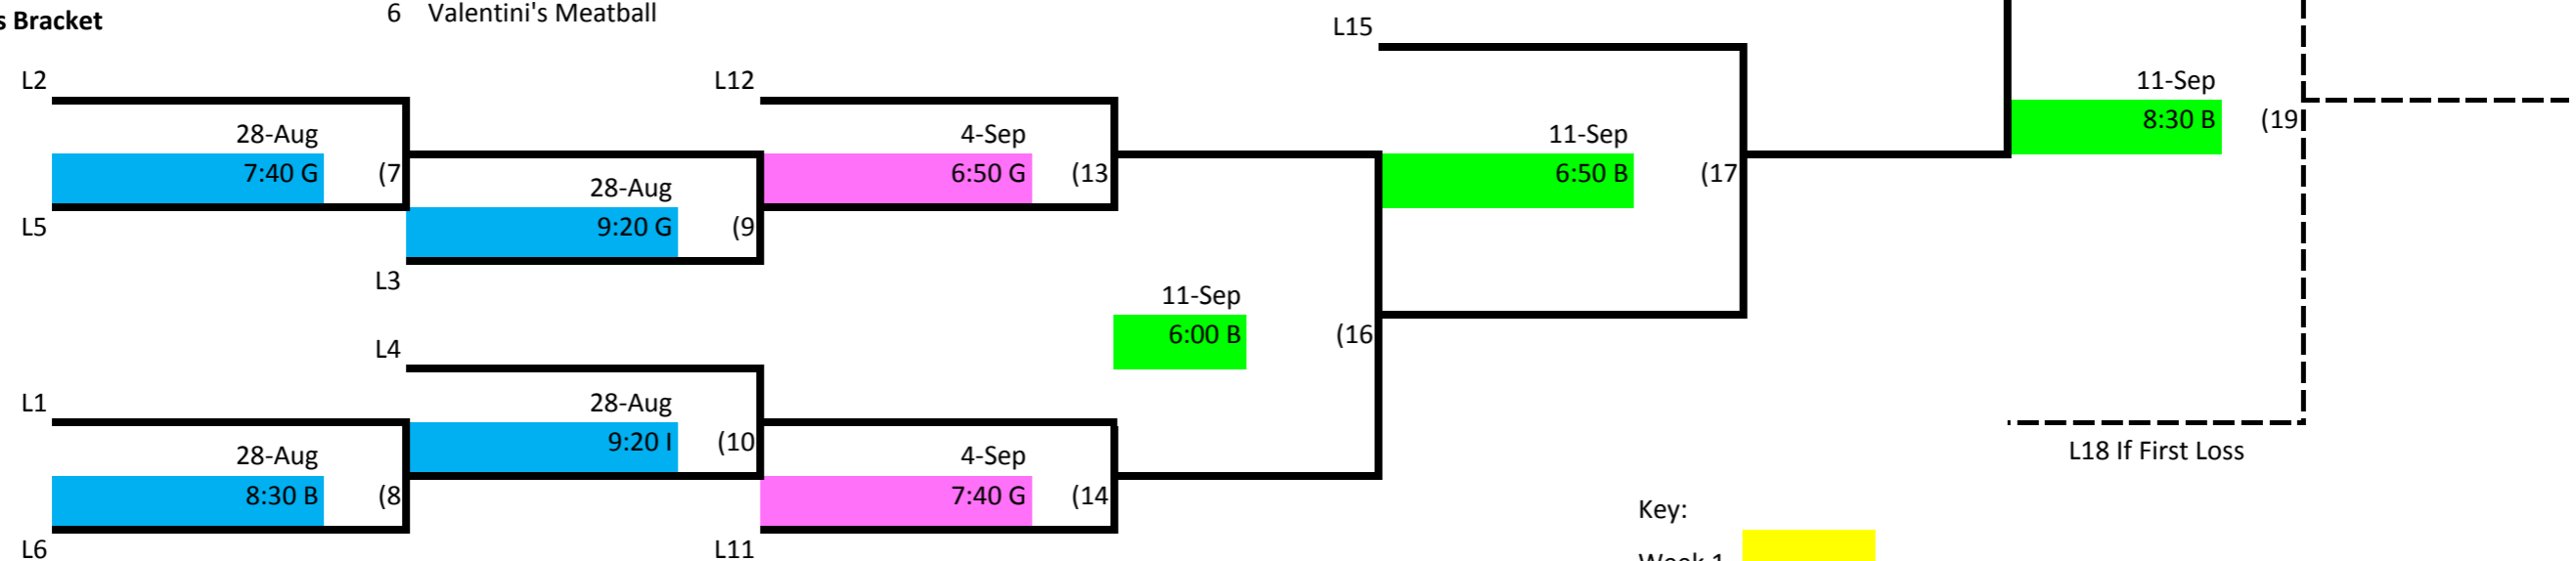

# Skyline Volleyball Tuesday Night - Rec Div. 3

## Winner's Bracket

## Loser's Bracket

Key:

- Week 1
- Week 2
- Week 3
- Week 4

L18 If First Loss