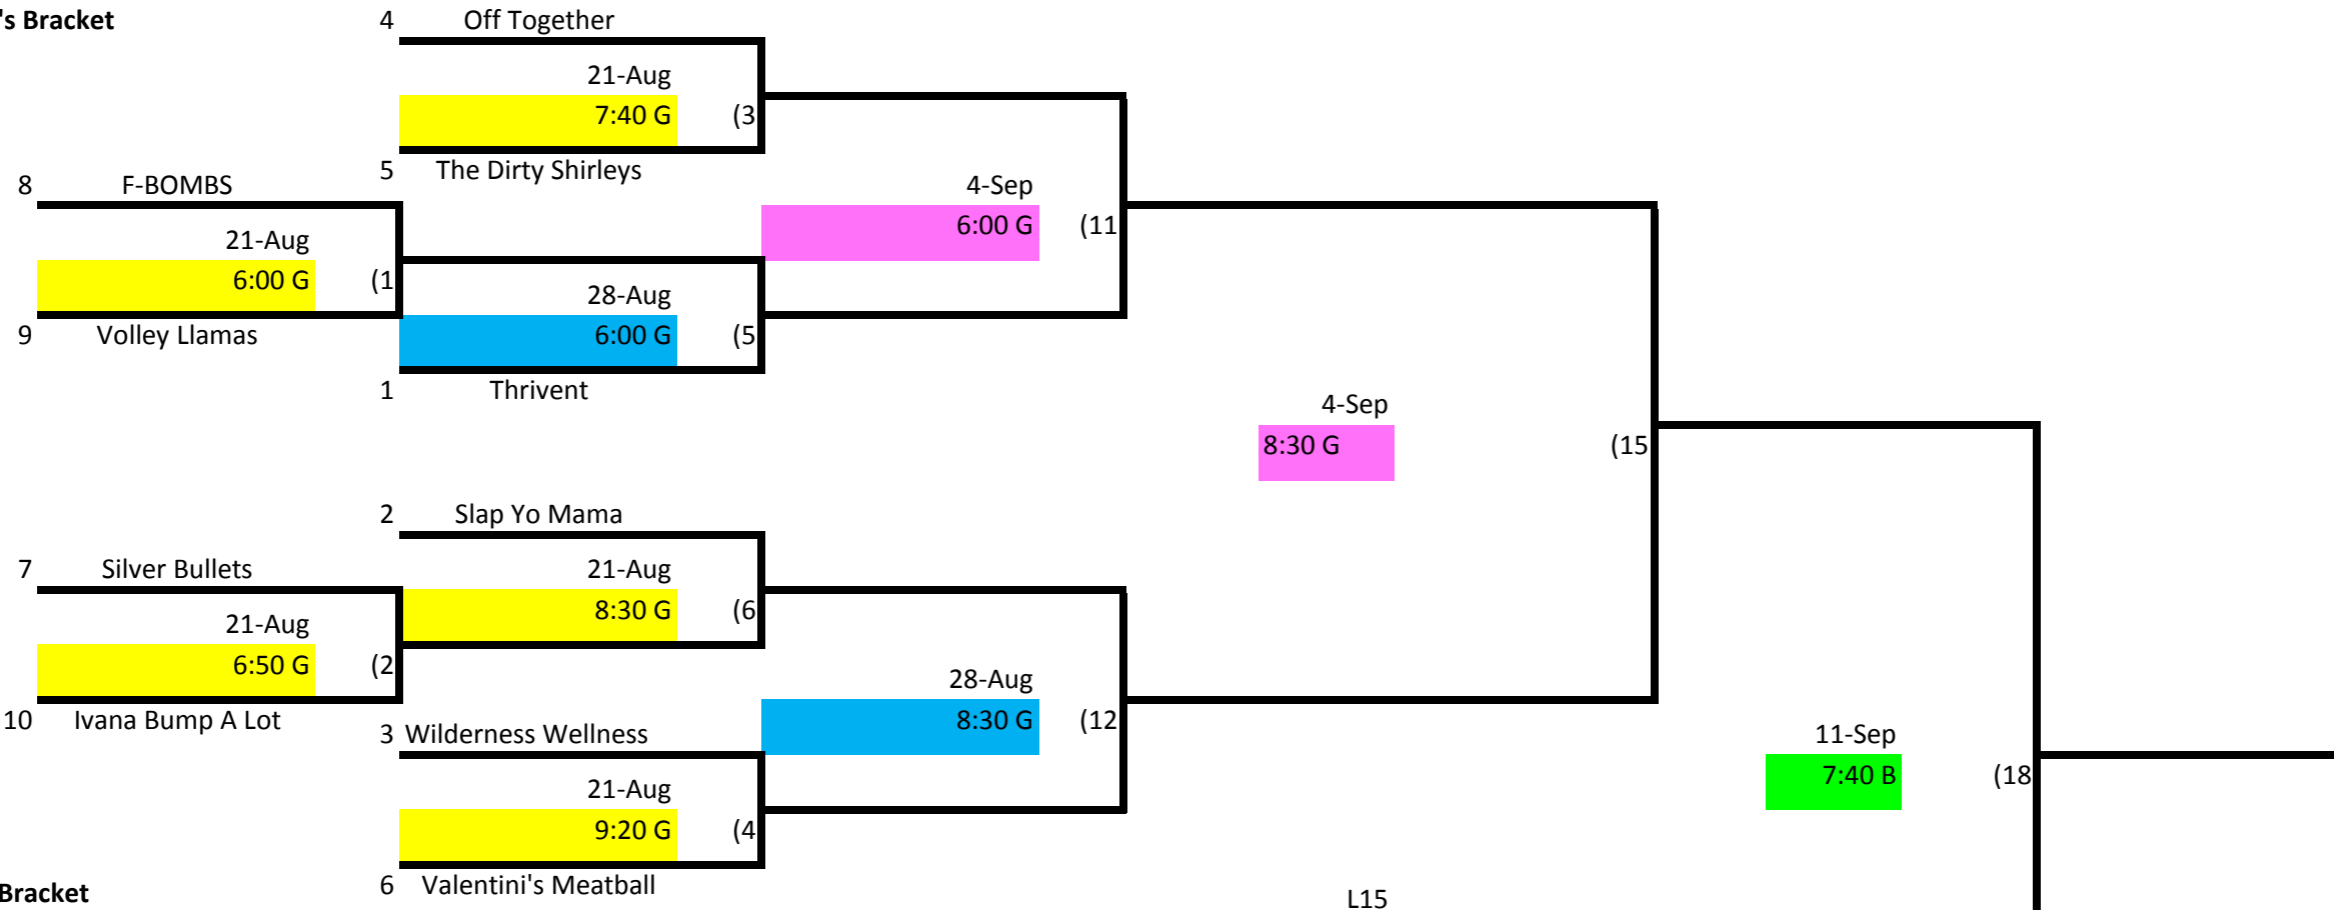

# Skyline Volleyball Tuesday Night - Rec Div. 3

## Winner's Bracket

## Loser's Bracket

Key:

- Week 1
- Week 2
- Week 3
- Week 4

L18 If First Loss