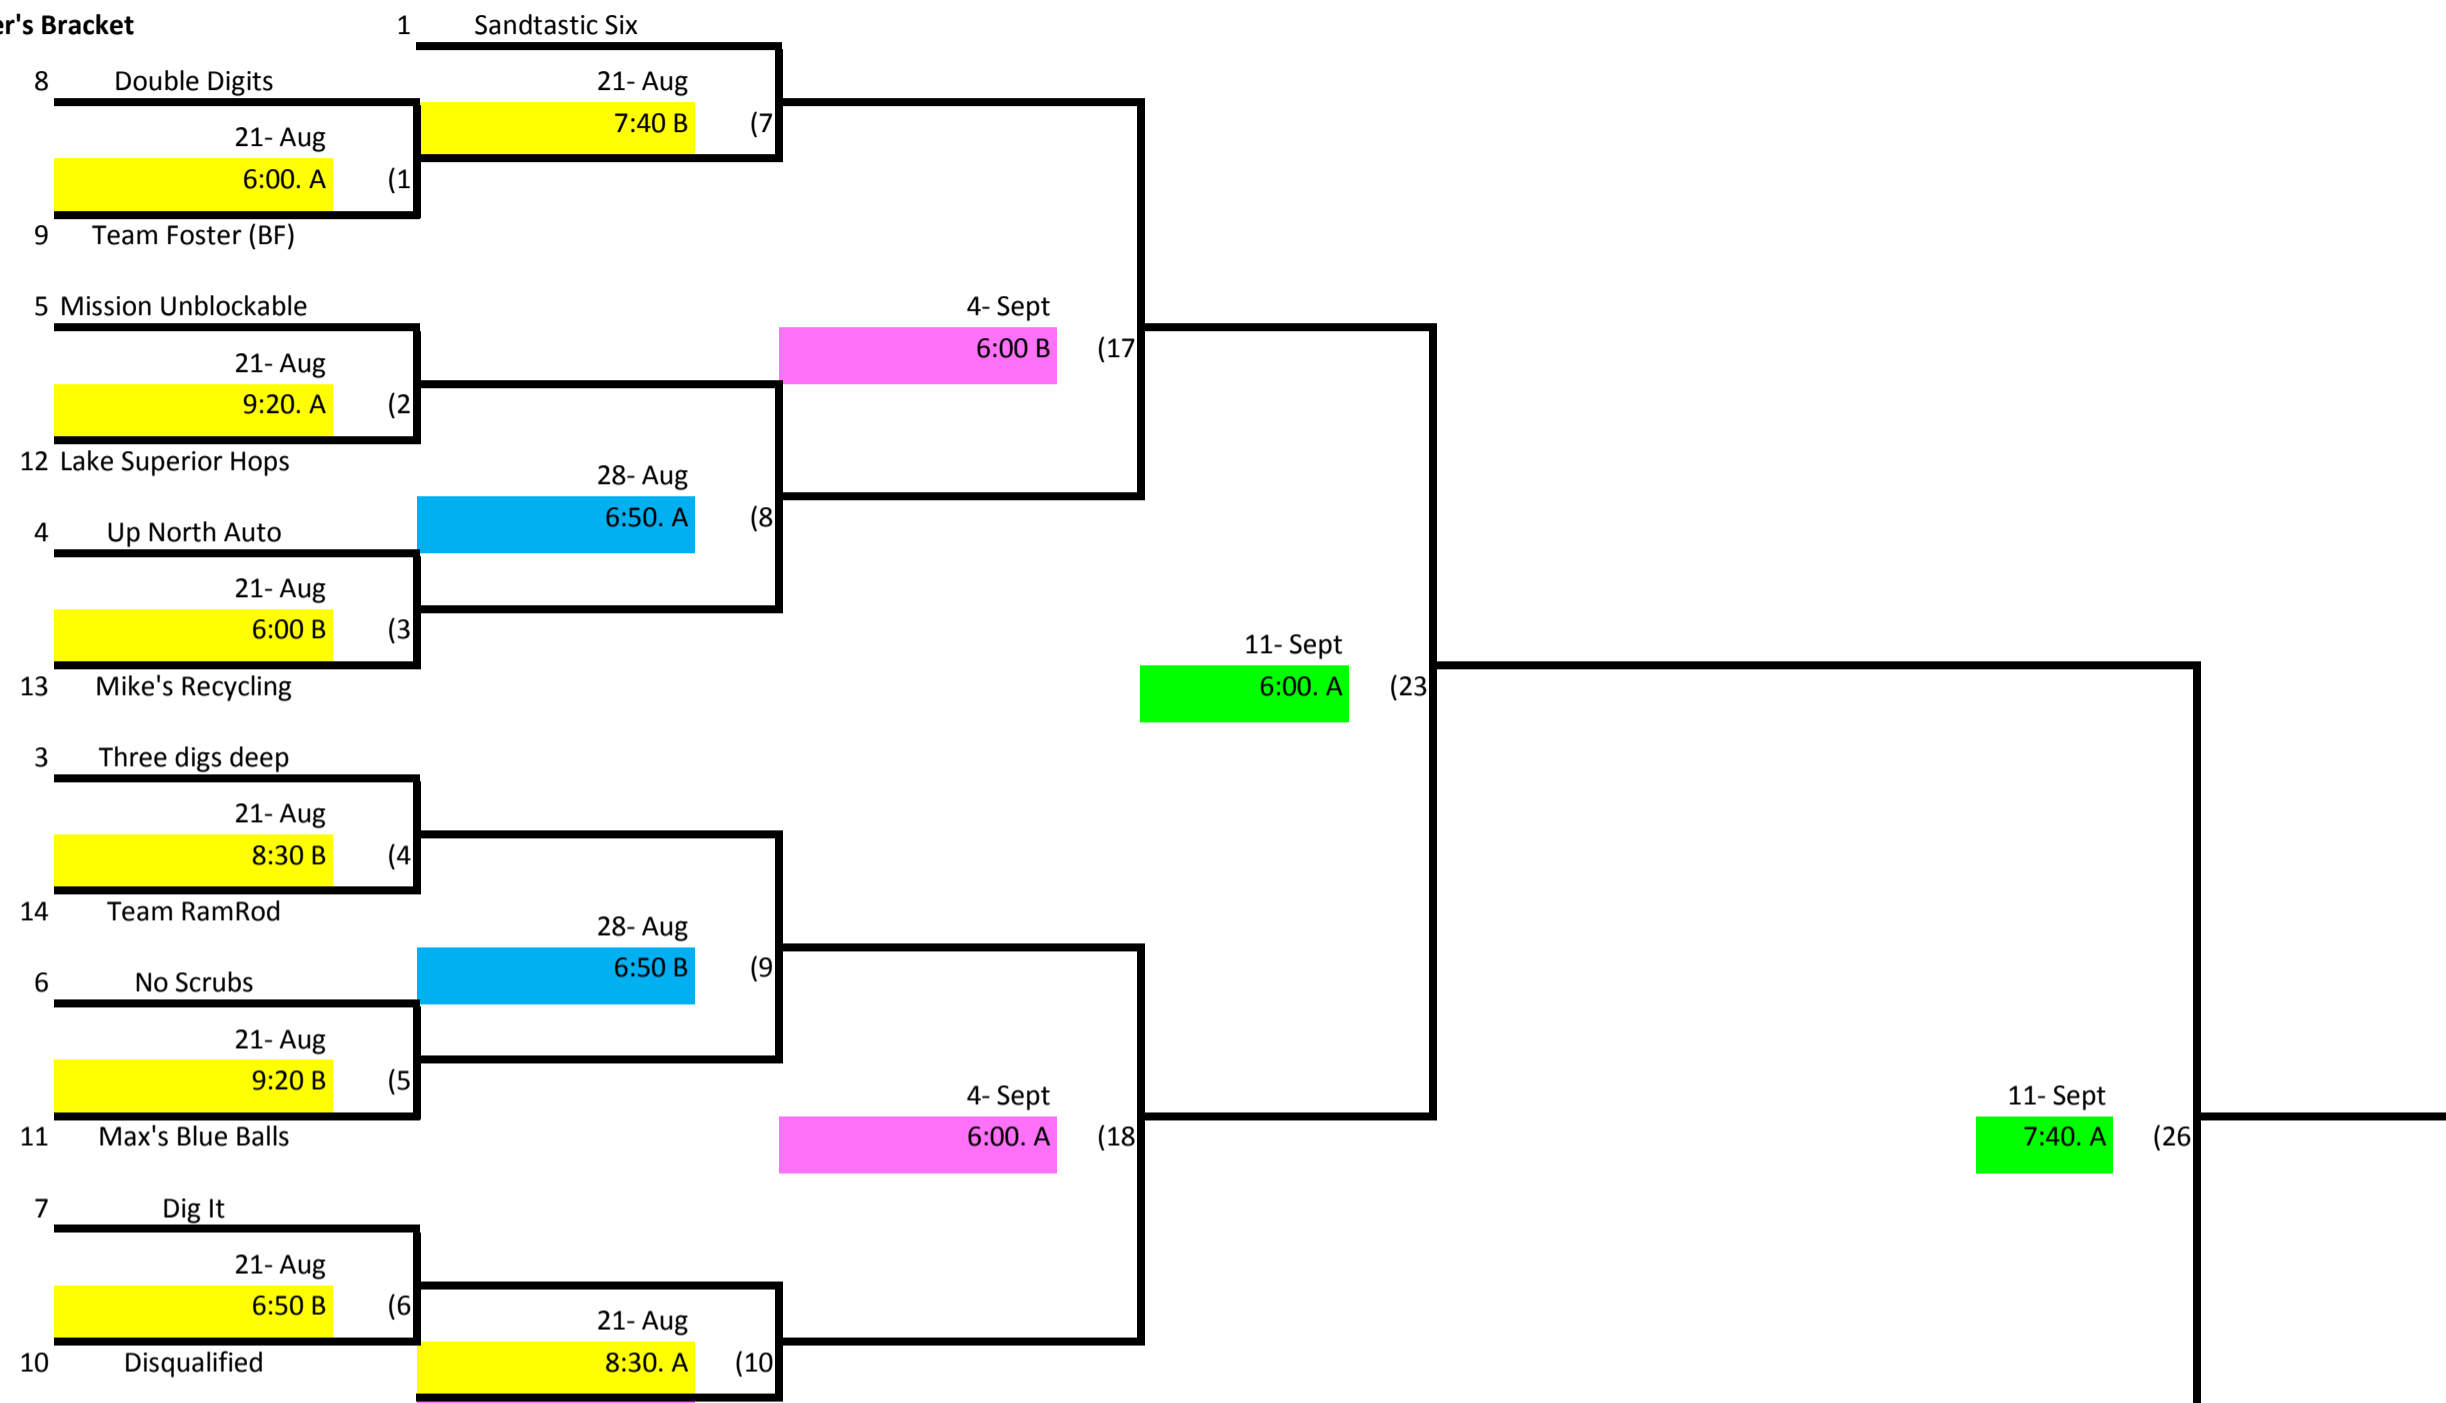

Skyline Volleyball Tuesday Night- Rec Div. 1

Winner's Bracket

Loser's Bracket

Key:

- Week 1
- Week 2
- Week 3
- Week 4

L26 If First Loss