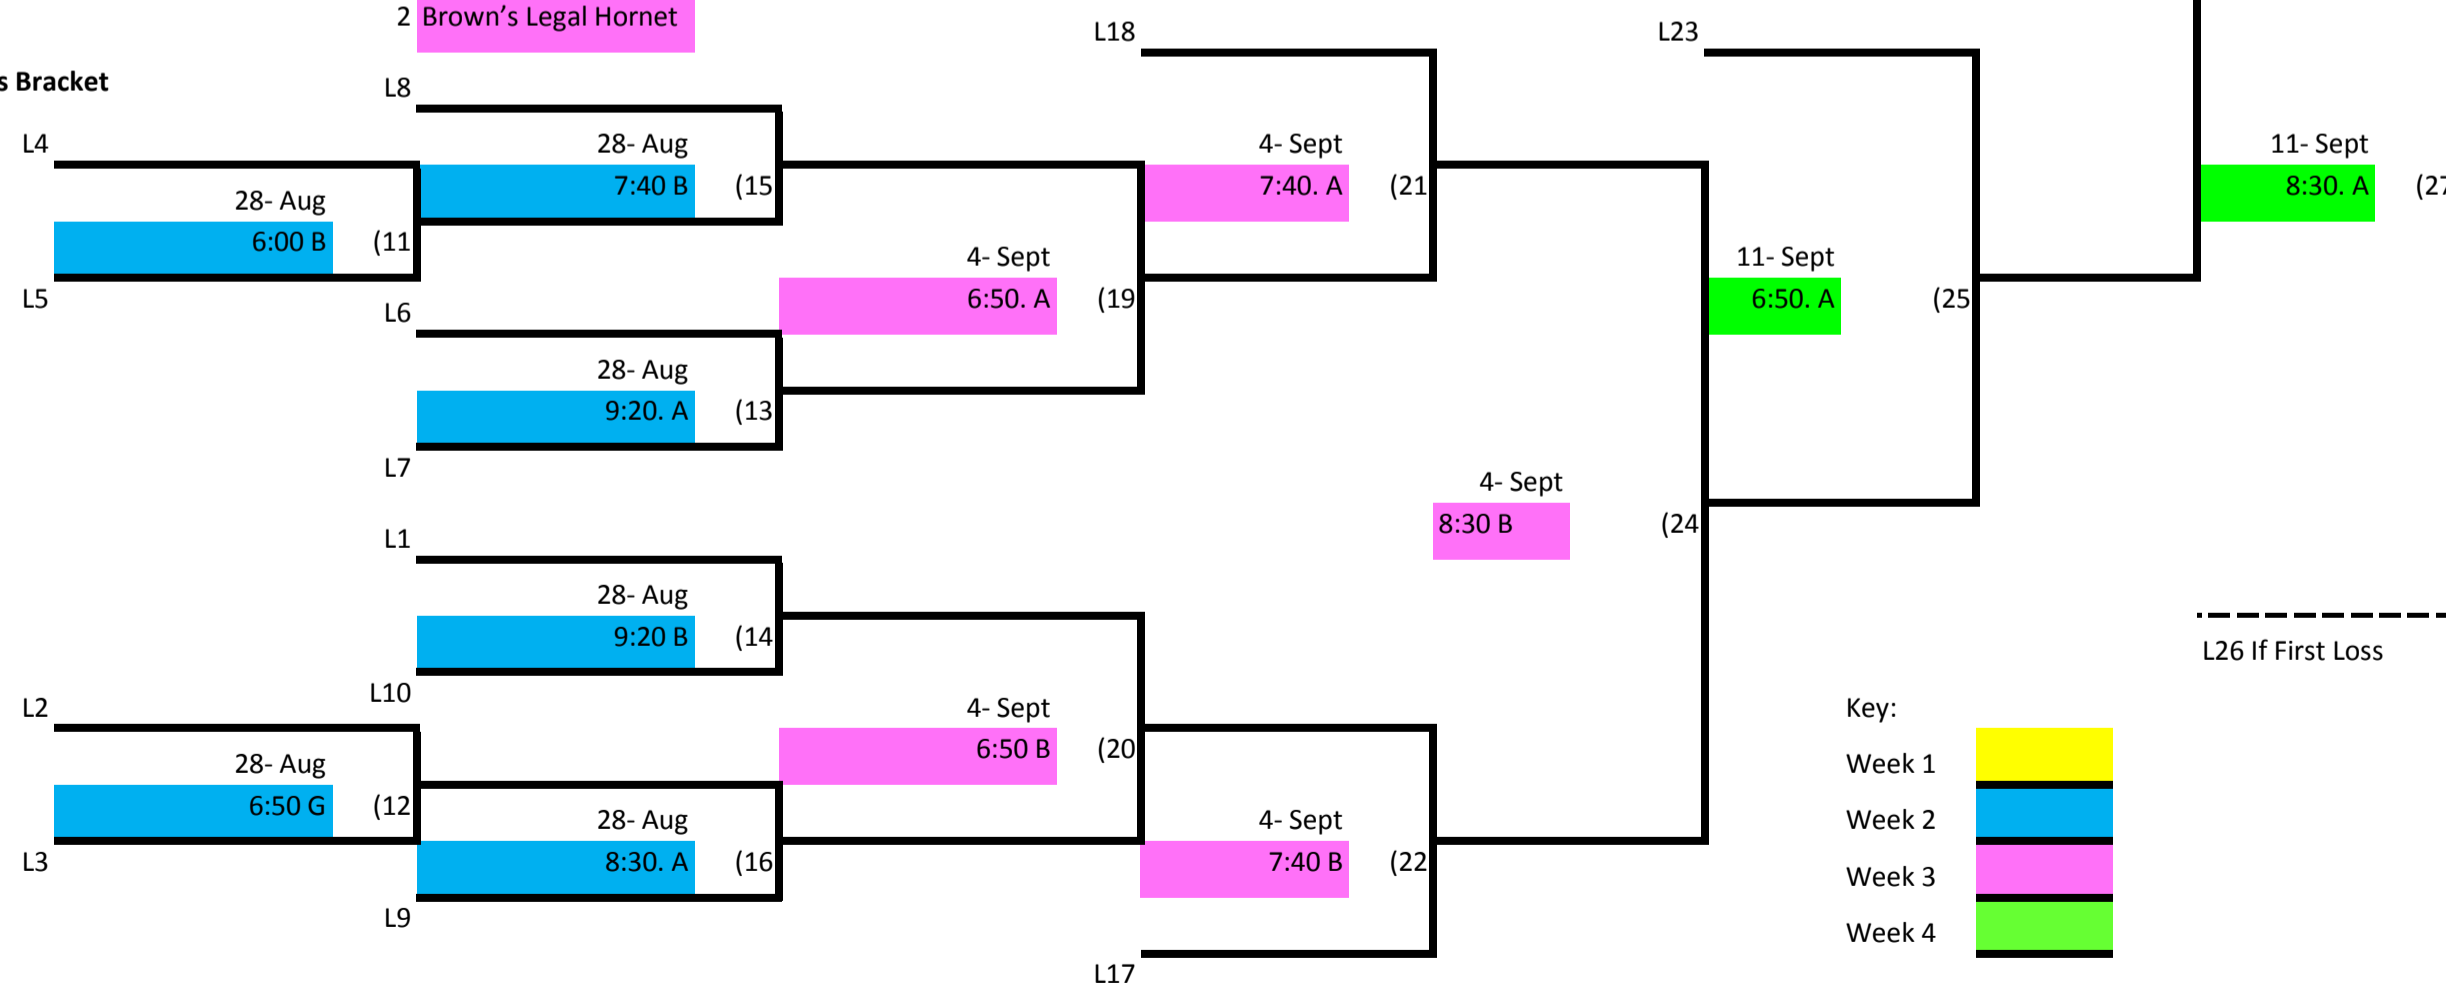

Skyline Volleyball Tuesday Night- Rec Div. 1

Winner's Bracket

Loser's Bracket

Key:

- Week 1
- Week 2
- Week 3
- Week 4

L26 If First Loss