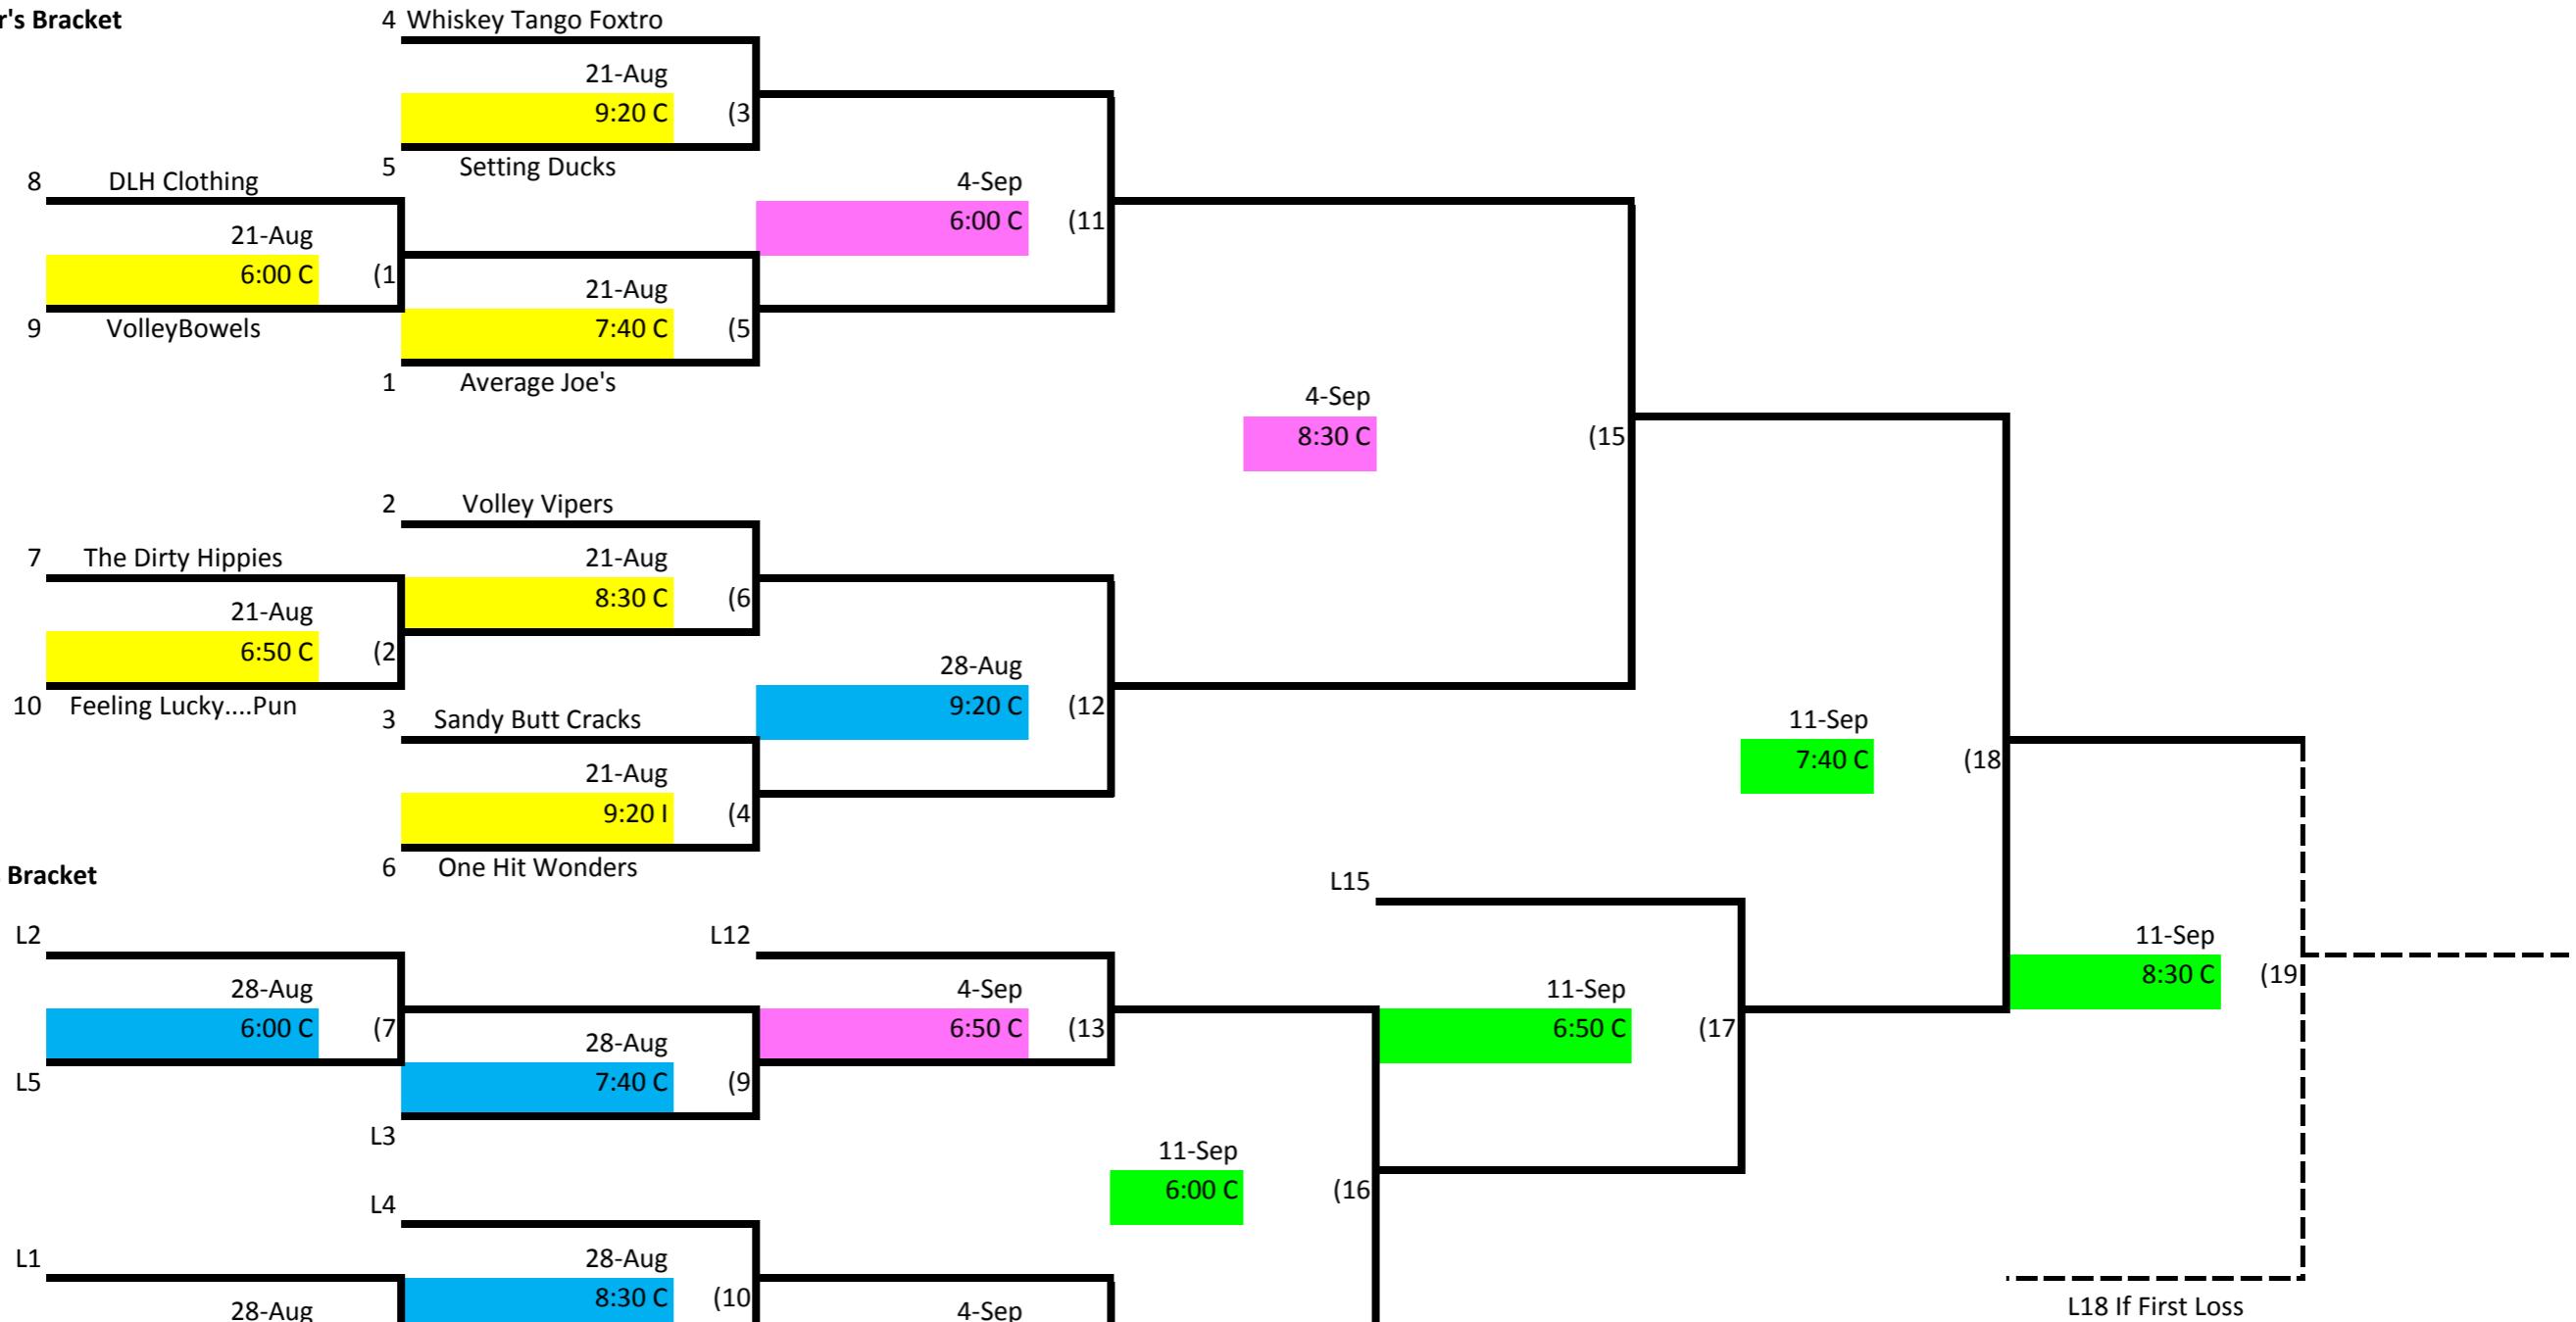

# Skyline Volleyball Tuesday Night - Intermediate Lower Div. 3

## Winner's Bracket

## Loser's Bracket

Key:

- Week 1
- Week 2
- Week 3
- Week 4

L18 If First Loss