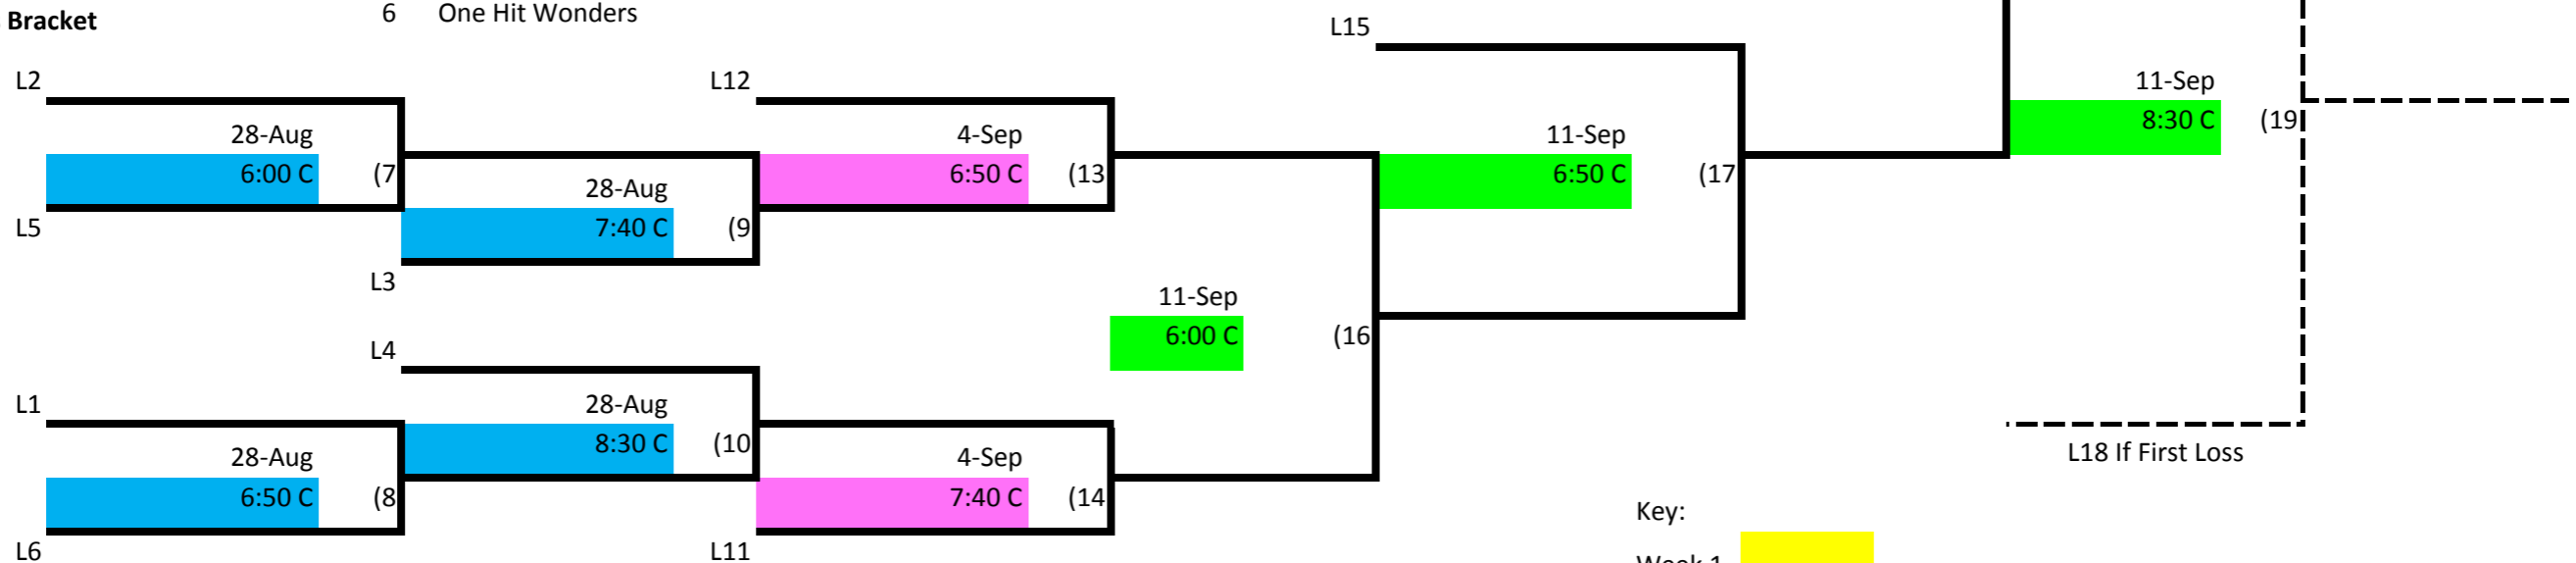

# Skyline Volleyball Tuesday Night - Intermediate Lower Div. 3

## Winner's Bracket

## Loser's Bracket

Key:

- Week 1
- Week 2
- Week 3
- Week 4

L18 If First Loss