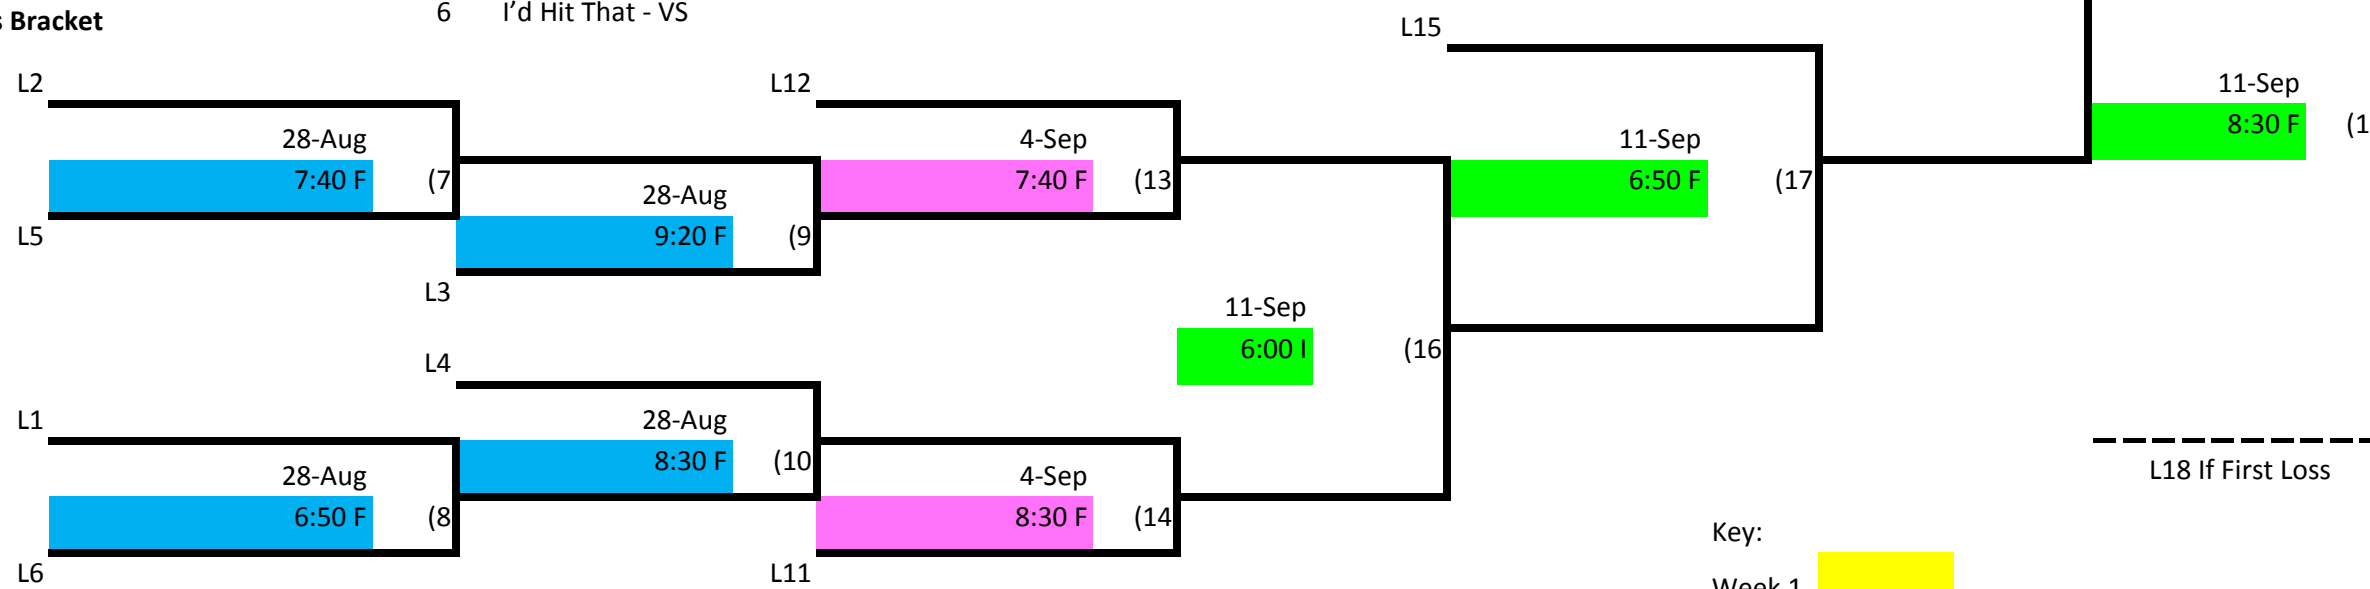

Skyline Volleyball Tuesday Night - Intermediate Lower Div. 2

Winner's Bracket

Loser's Bracket

Key:

- Week 1
- Week 2
- Week 3
- Week 4

L18 If First Loss