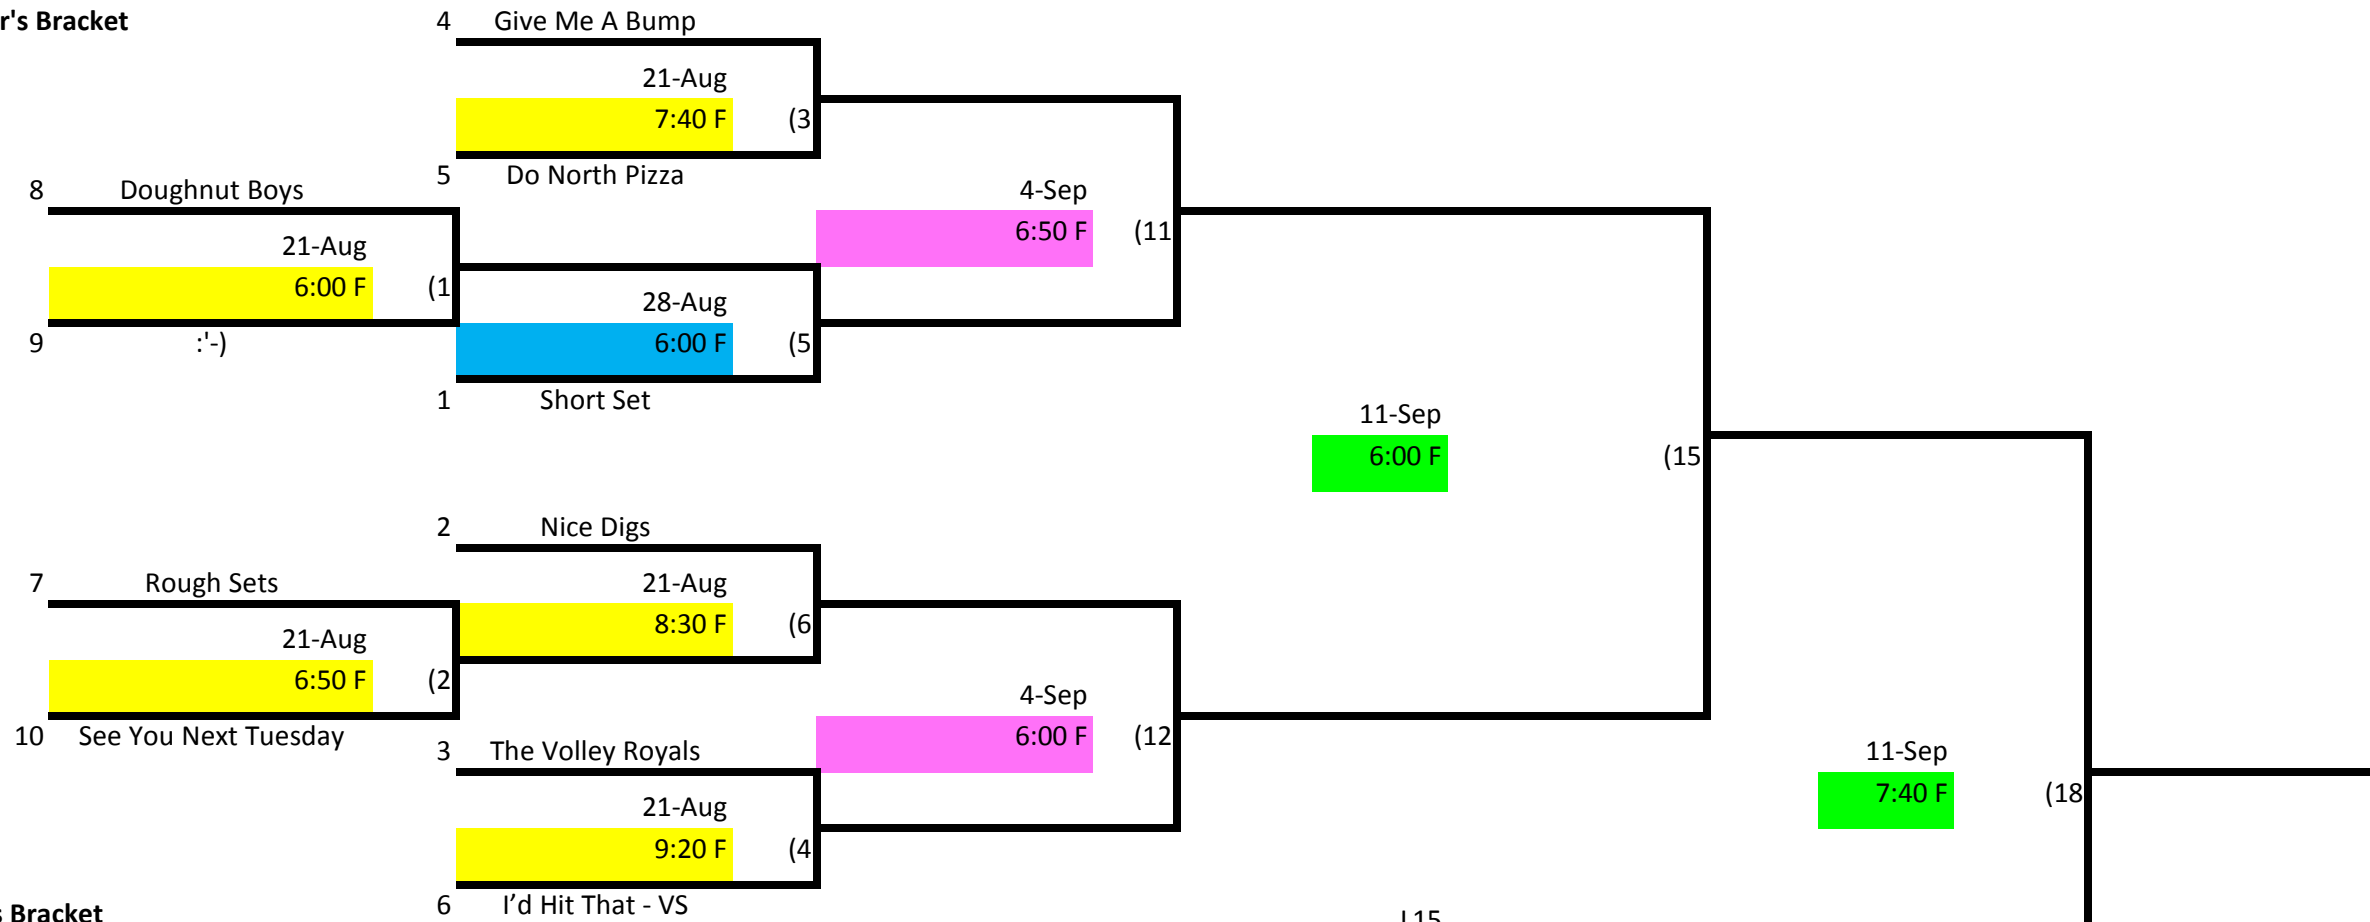

Skyline Volleyball Tuesday Night - Intermediate Lower Div. 2

Winner's Bracket

Loser's Bracket

Key:

- Week 1
- Week 2
- Week 3
- Week 4

L18 If First Loss