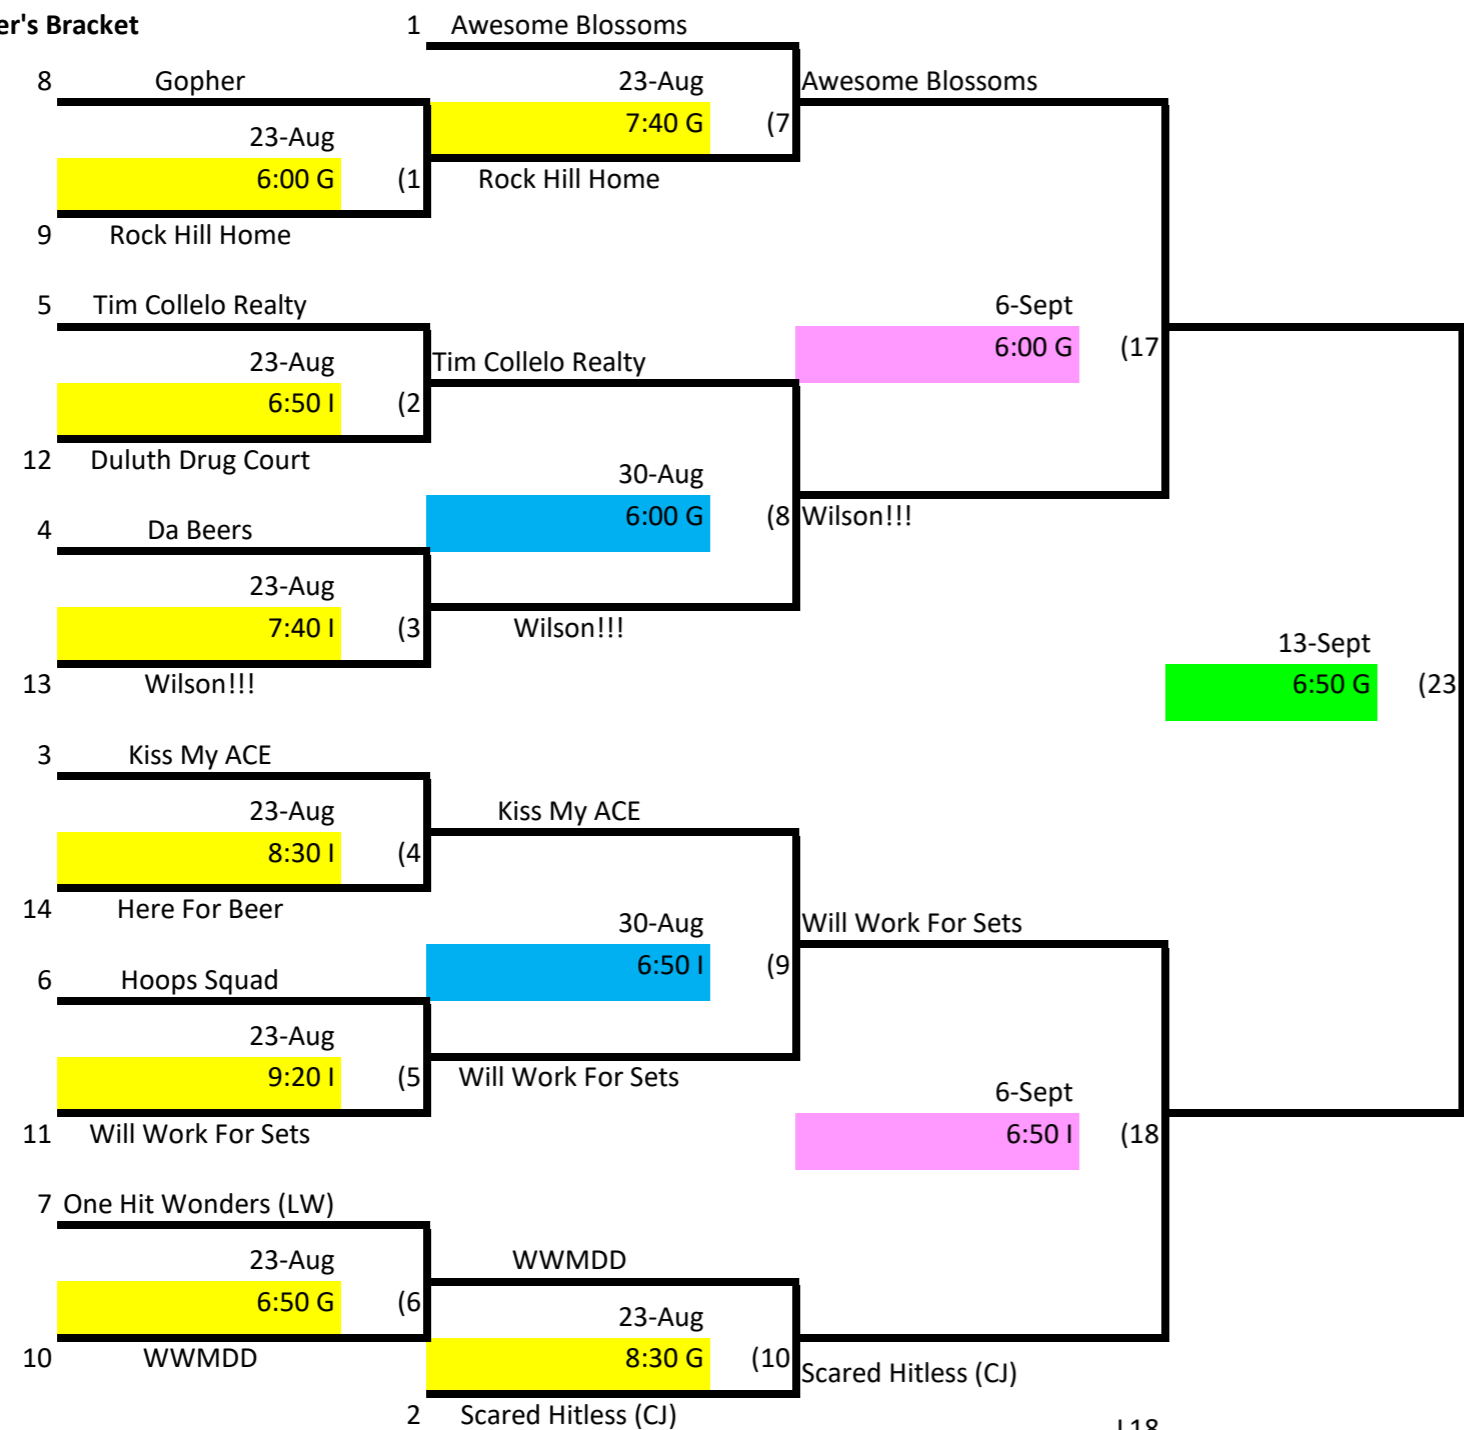

# Skyline Volleyball Thursday Night- Rec Div. 3

## Winner's Bracket

## Loser's Bracket

L26 If First Loss