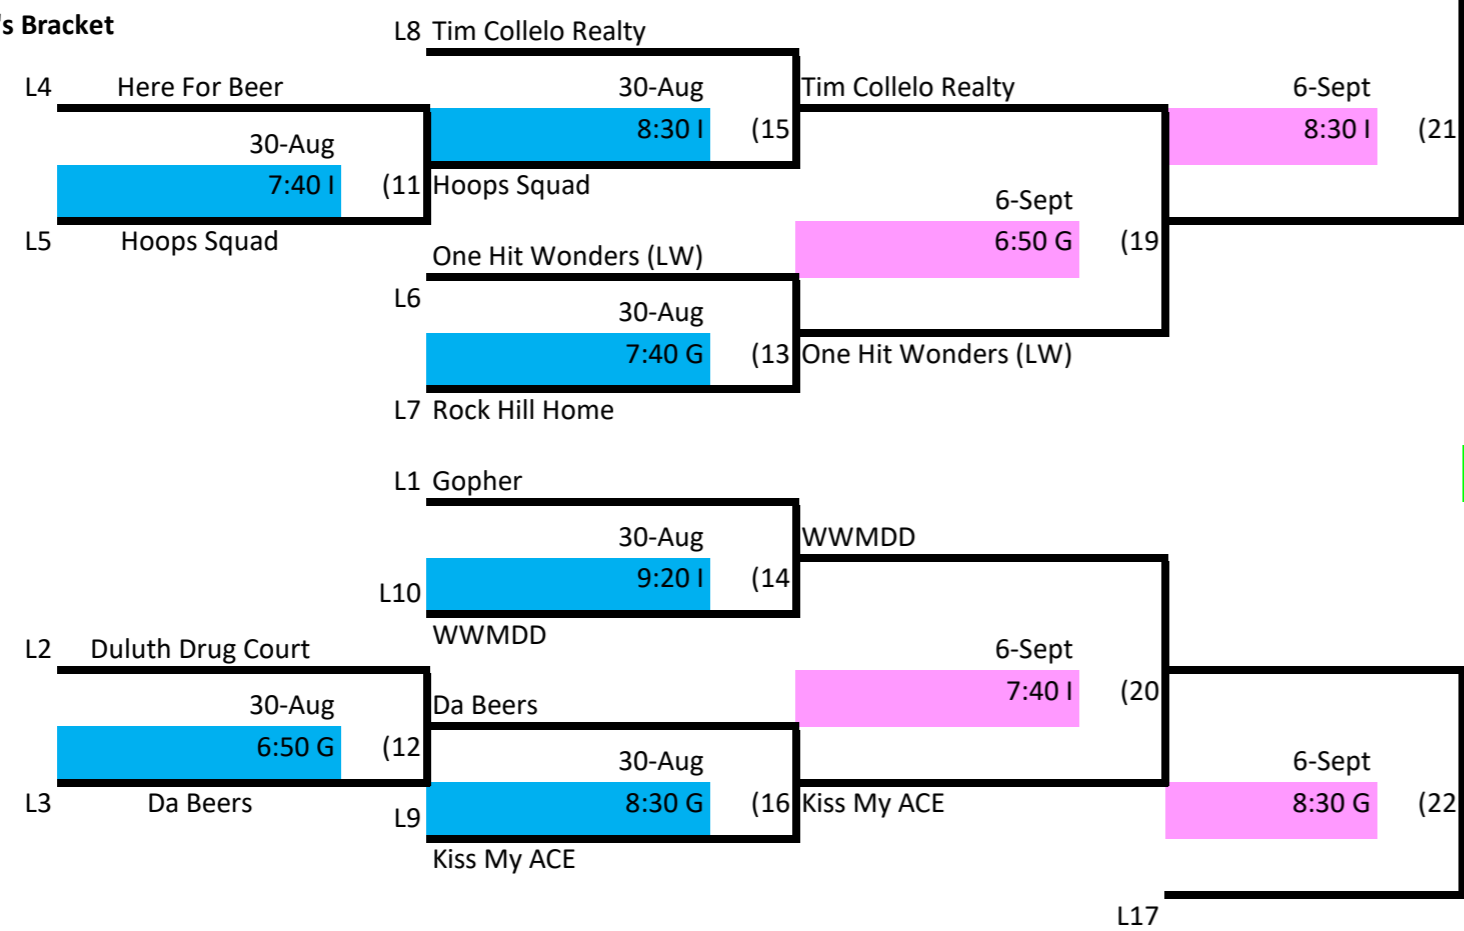

# Skyline Volleyball Thursday Night- Rec Div. 3

## Winner's Bracket

## Loser's Bracket

L26 If First Loss