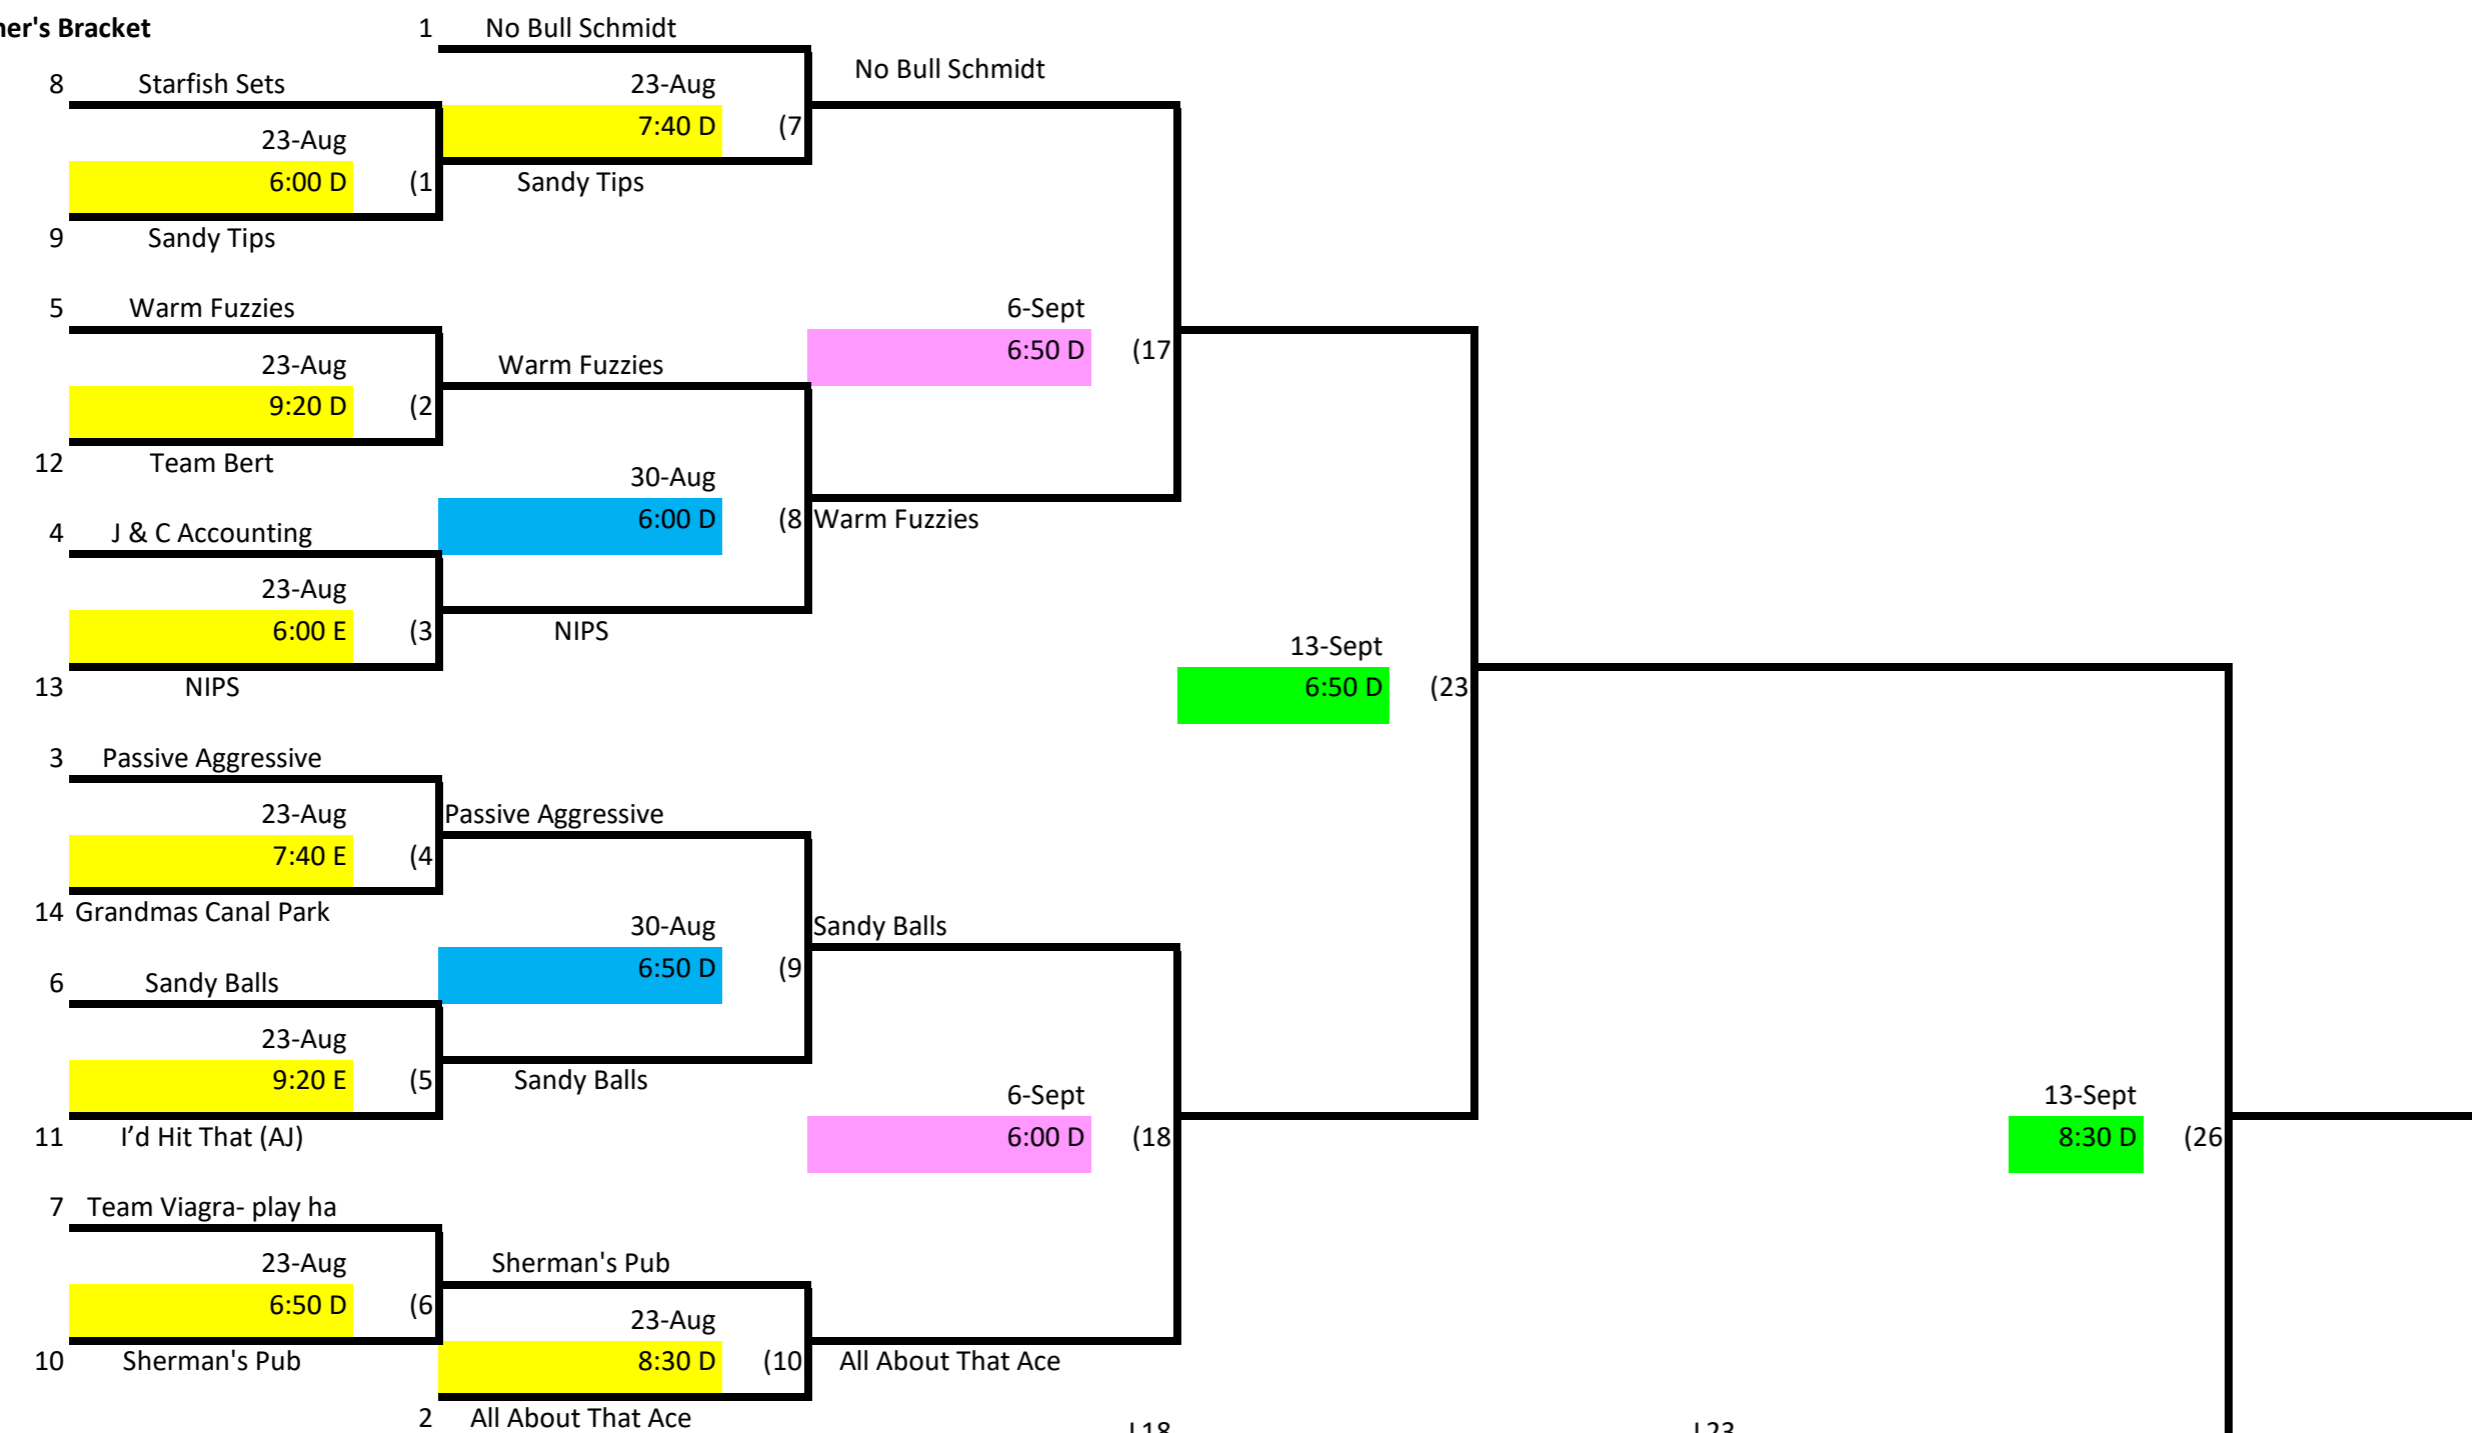

Skyline Volleyball Thursday Night- Intermediate Upper

Winner's Bracket

Loser's Bracket

Key:

- Week 1
- Week 2
- Week 3
- Week 4

L26 If First Loss