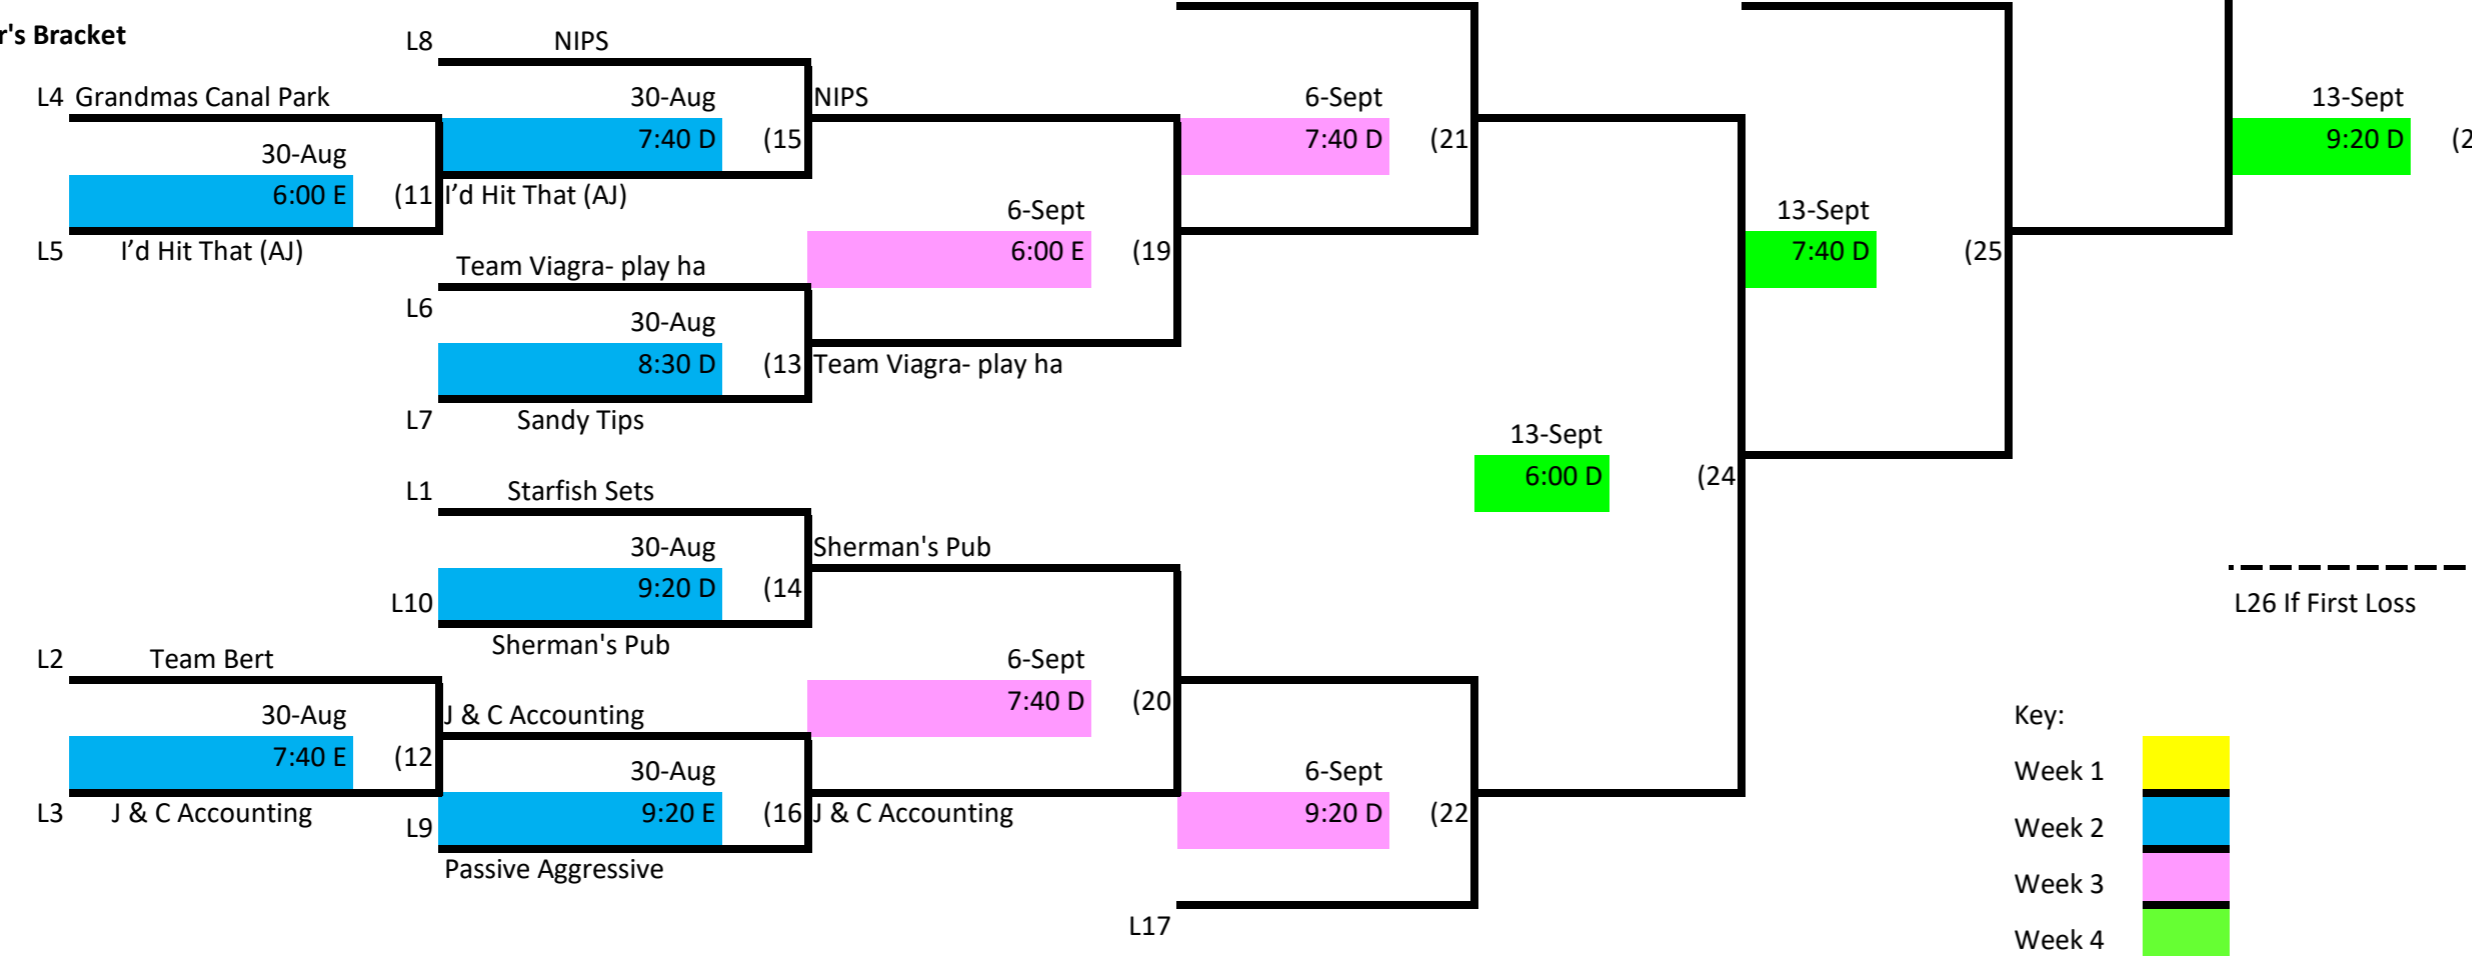

Skyline Volleyball Thursday Night- Intermediate Upper

Winner's Bracket

Loser's Bracket

Key:

- Week 1
- Week 2
- Week 3
- Week 4

L26 If First Loss