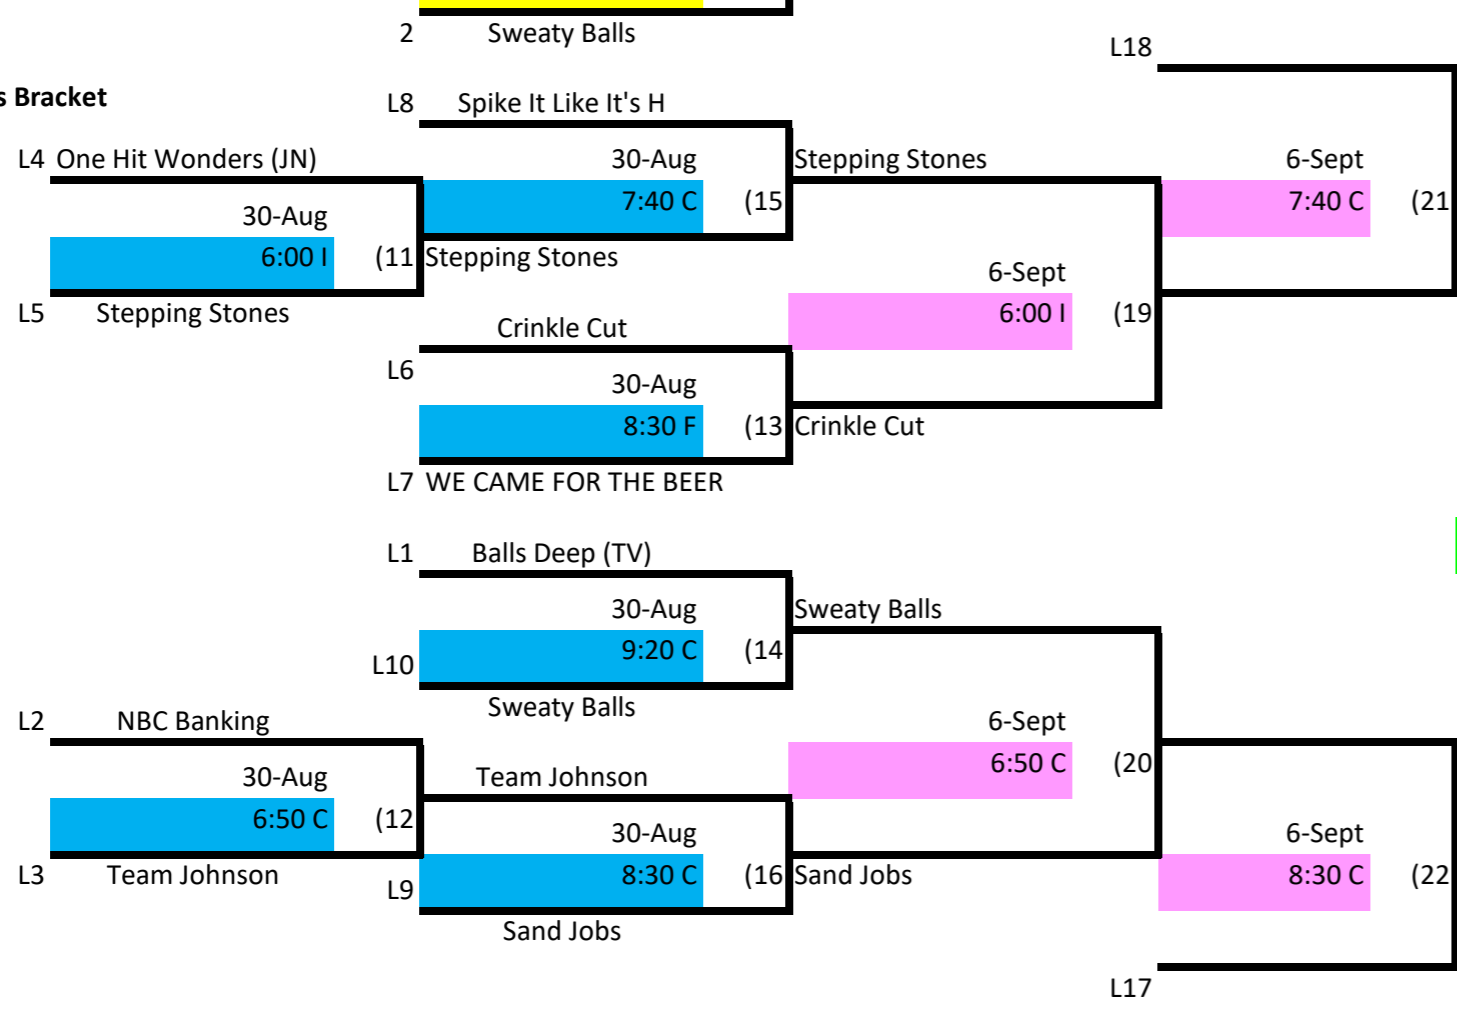

# Skyline Volleyball Thursday Night- Intermediate Lower Div. 2

## Winner's Bracket

## Loser's Bracket

Key:

- Week 1
- Week 2
- Week 3
- Week 4

L26 If First Loss