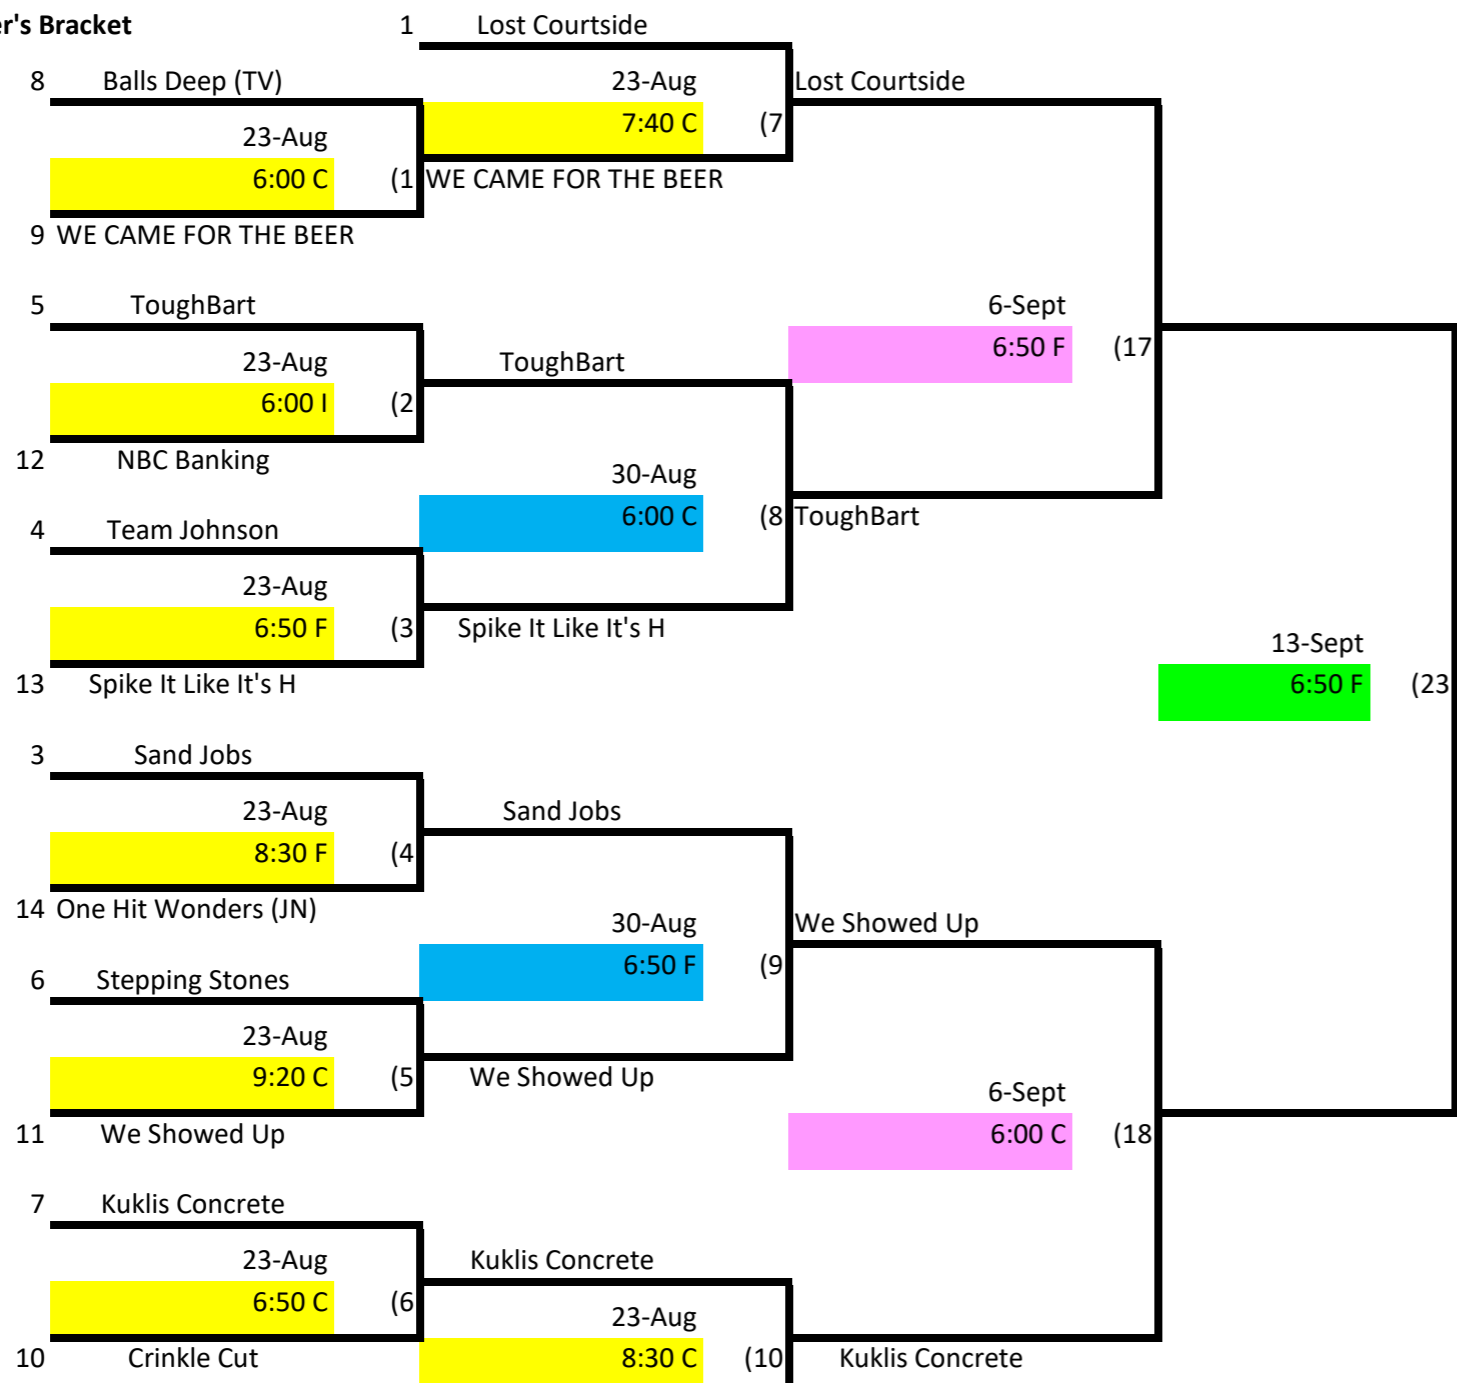

# Skyline Volleyball Thursday Night- Intermediate Lower Div. 2

## Winner's Bracket

## Loser's Bracket

Key:

- Week 1
- Week 2
- Week 3
- Week 4

L26 If First Loss