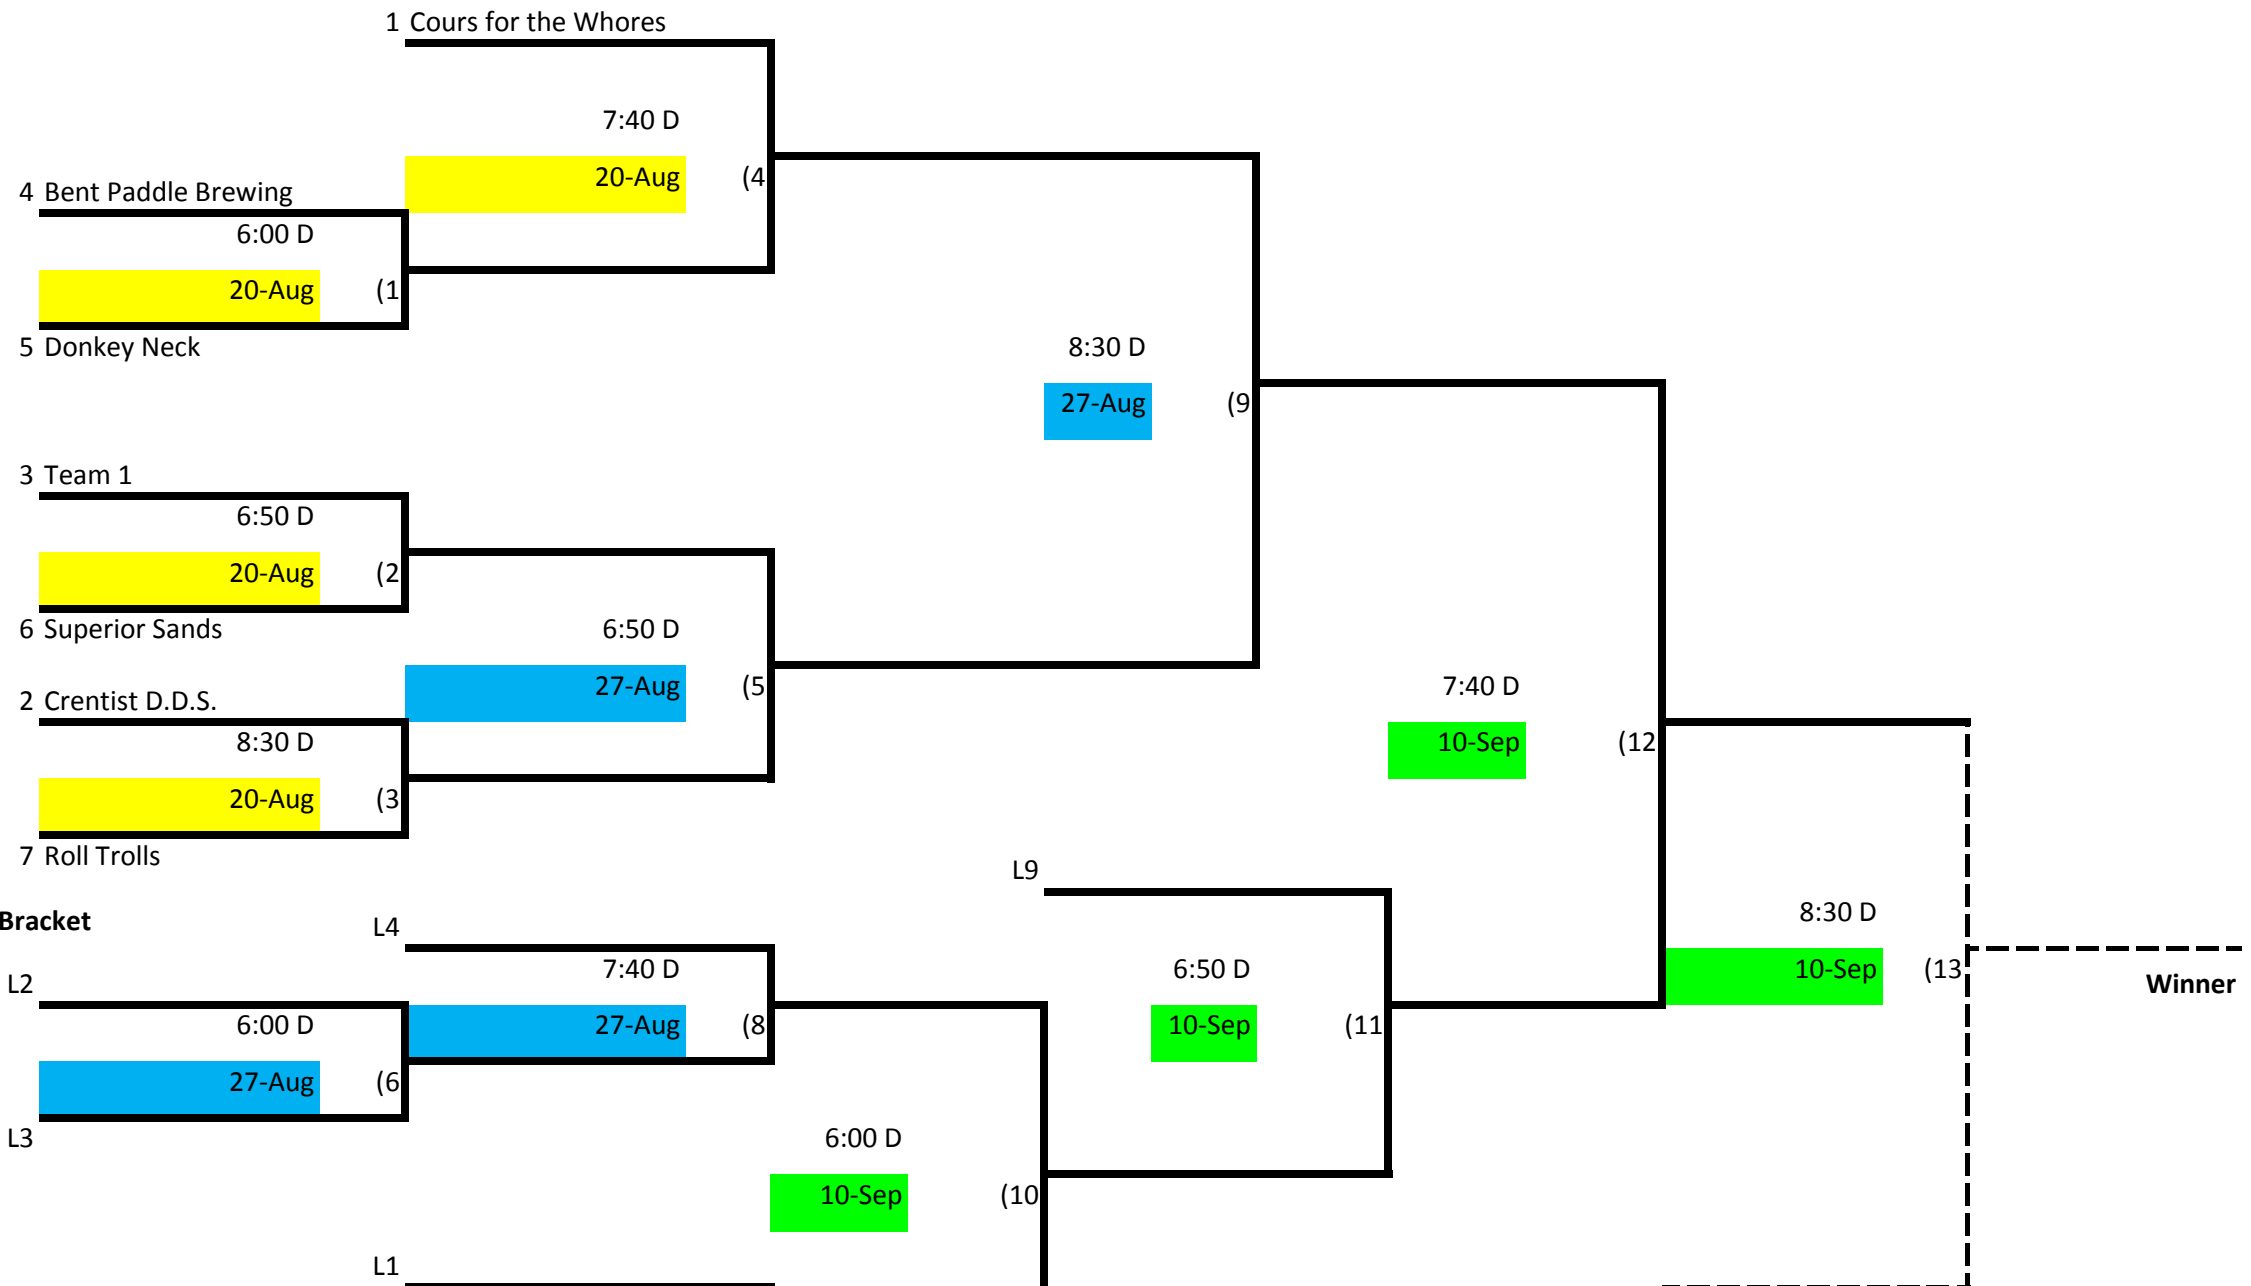

Skyline Volleyball Monday Night - Advanced

Winner's Bracket

Winner

L12 If First Loss