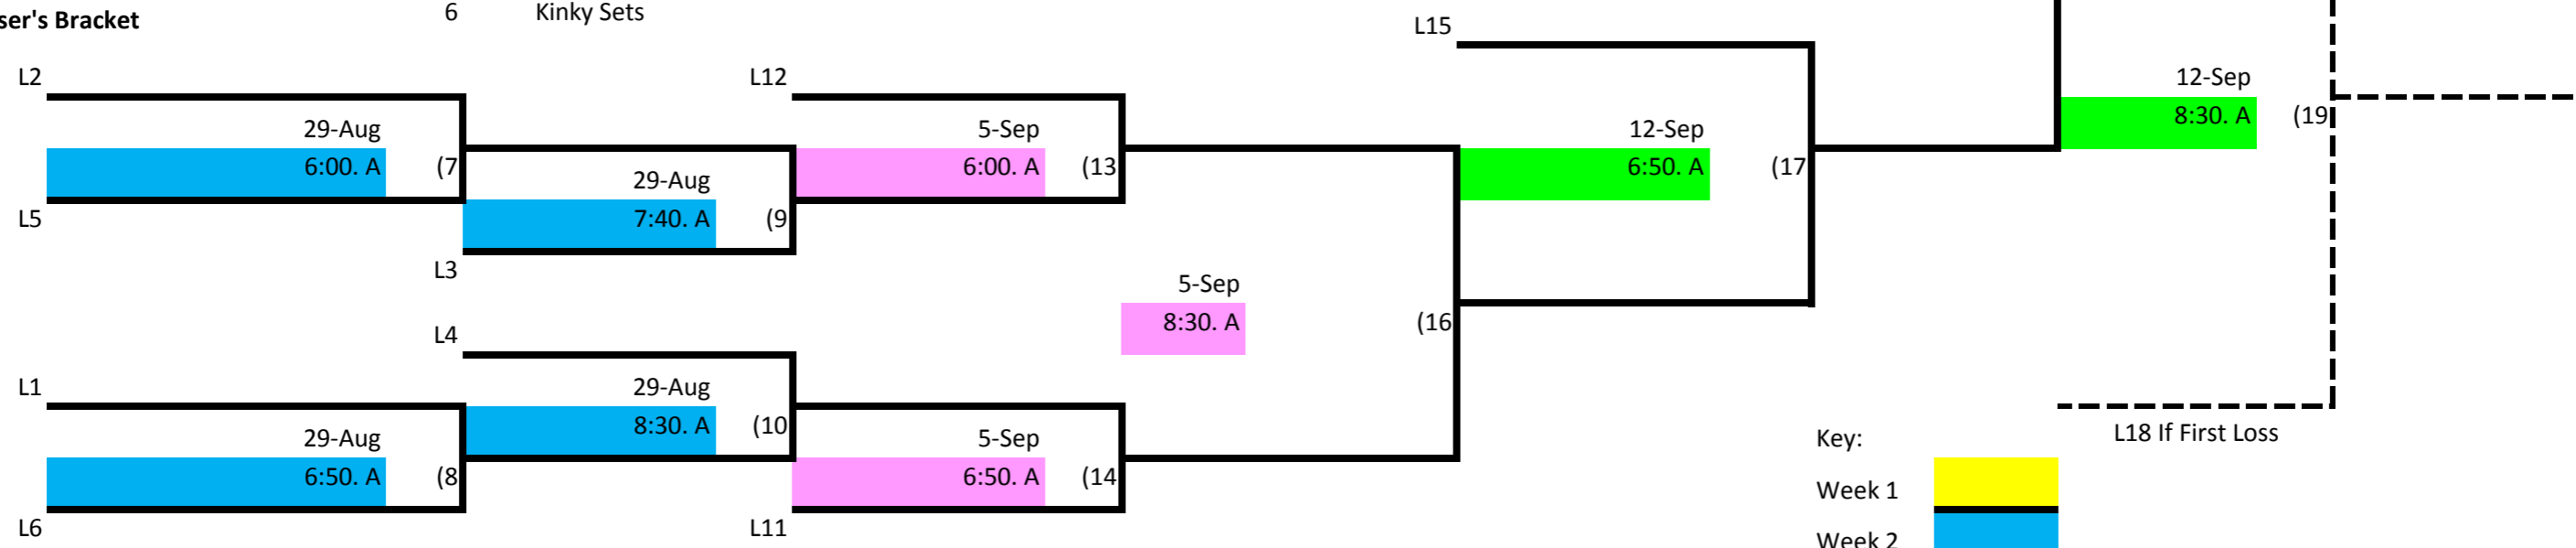

Skyline Volleyball Wednesday Night- Rec Div. 1

Winner's Bracket

Loser's Bracket

Key:

- Week 1
- Week 2
- Week 3
- Week 4

--- L18 If First Loss