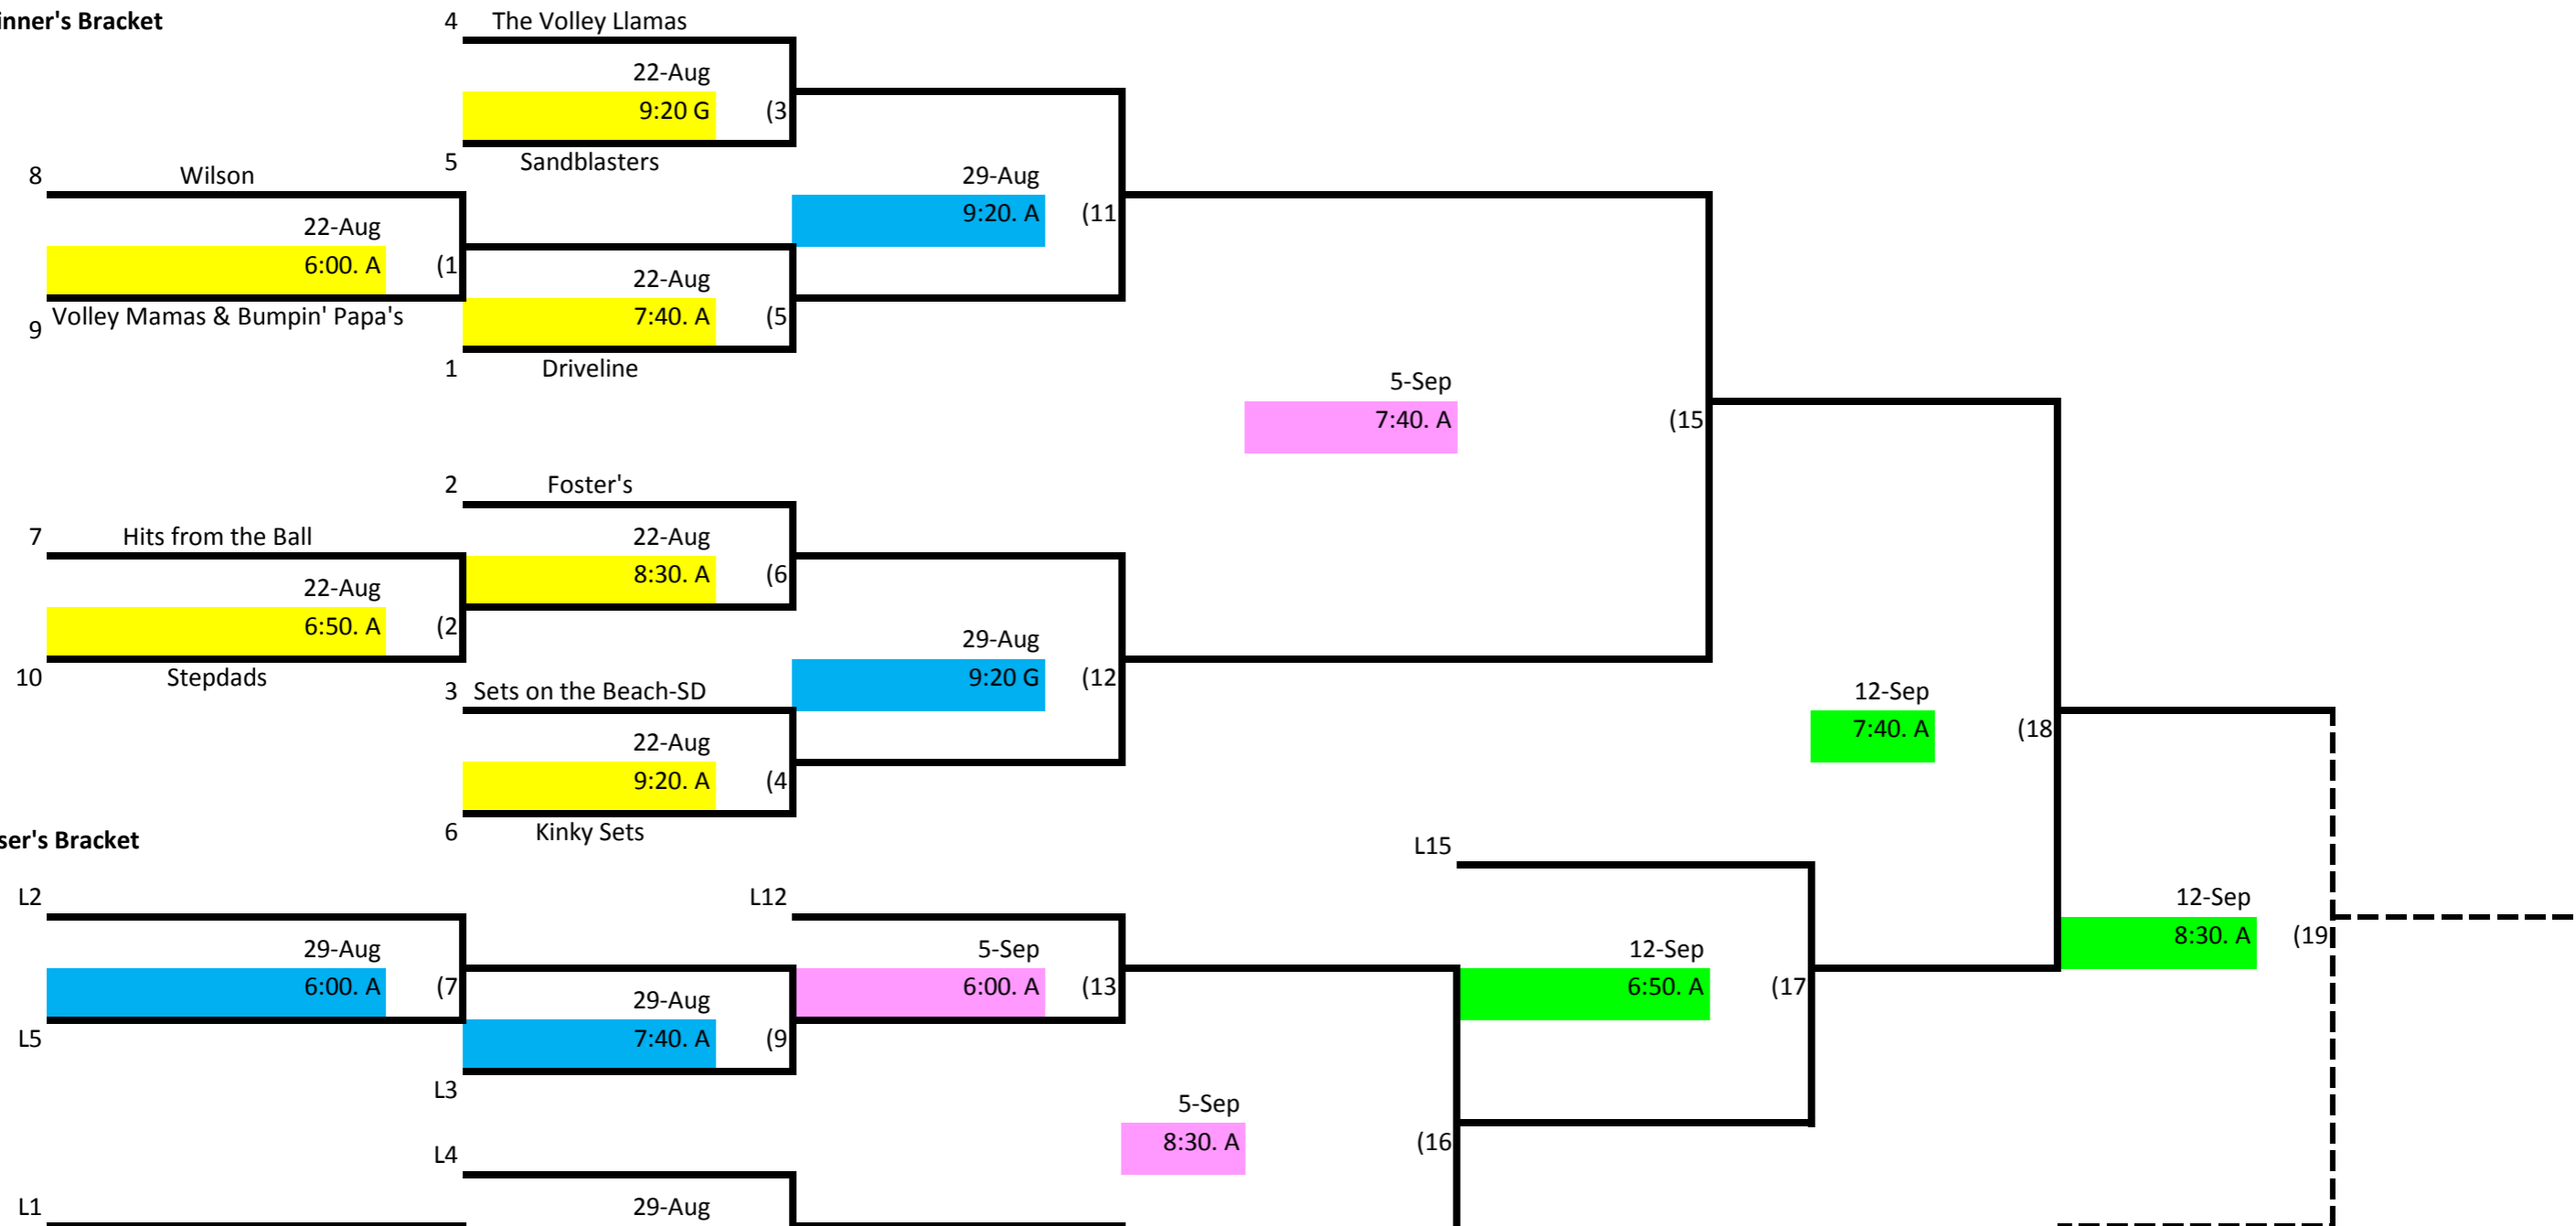

Skyline Volleyball Wednesday Night- Rec Div. 1

Winner's Bracket

Loser's Bracket

Key:

- Week 1
- Week 2
- Week 3
- Week 4

--- L18 If First Loss