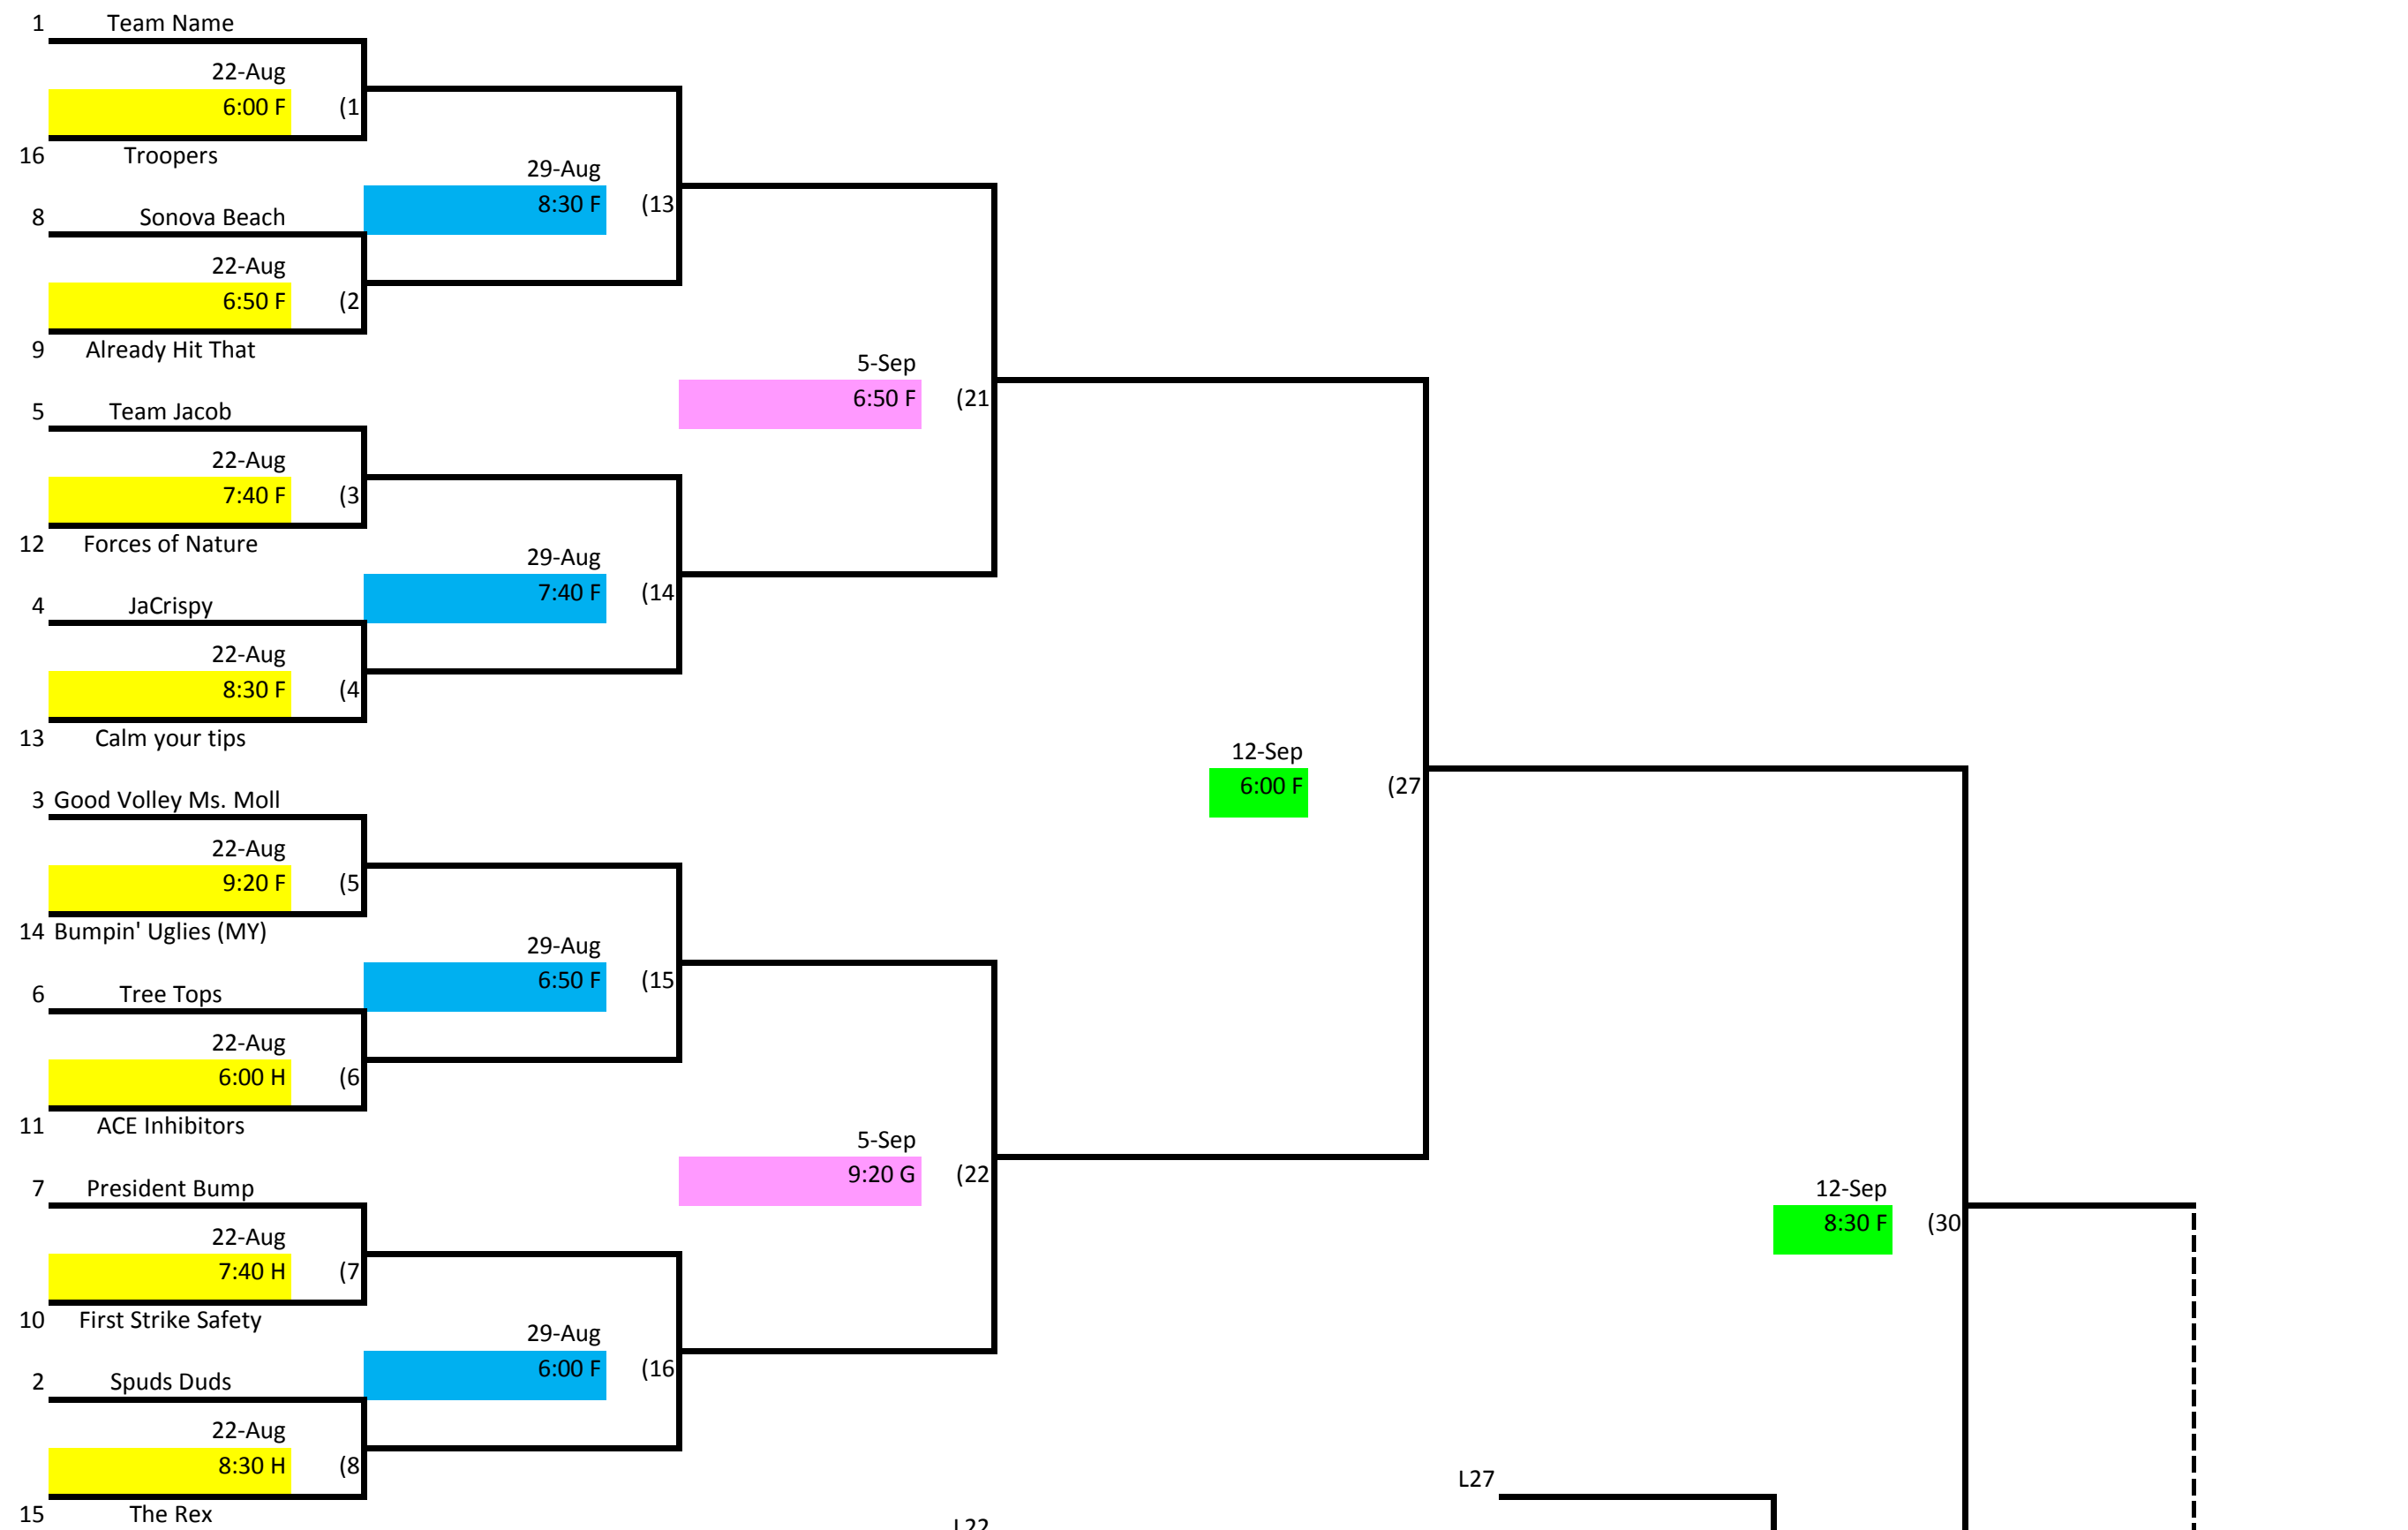

Skyline Volleyball Wednesday Night- Intermediate Lower Div. 2

Winner's Bracket

Loser's Bracket

- Key:
- Week 1
 - Week 2
 - Week 3
 - Week 4

L30 If First Loss