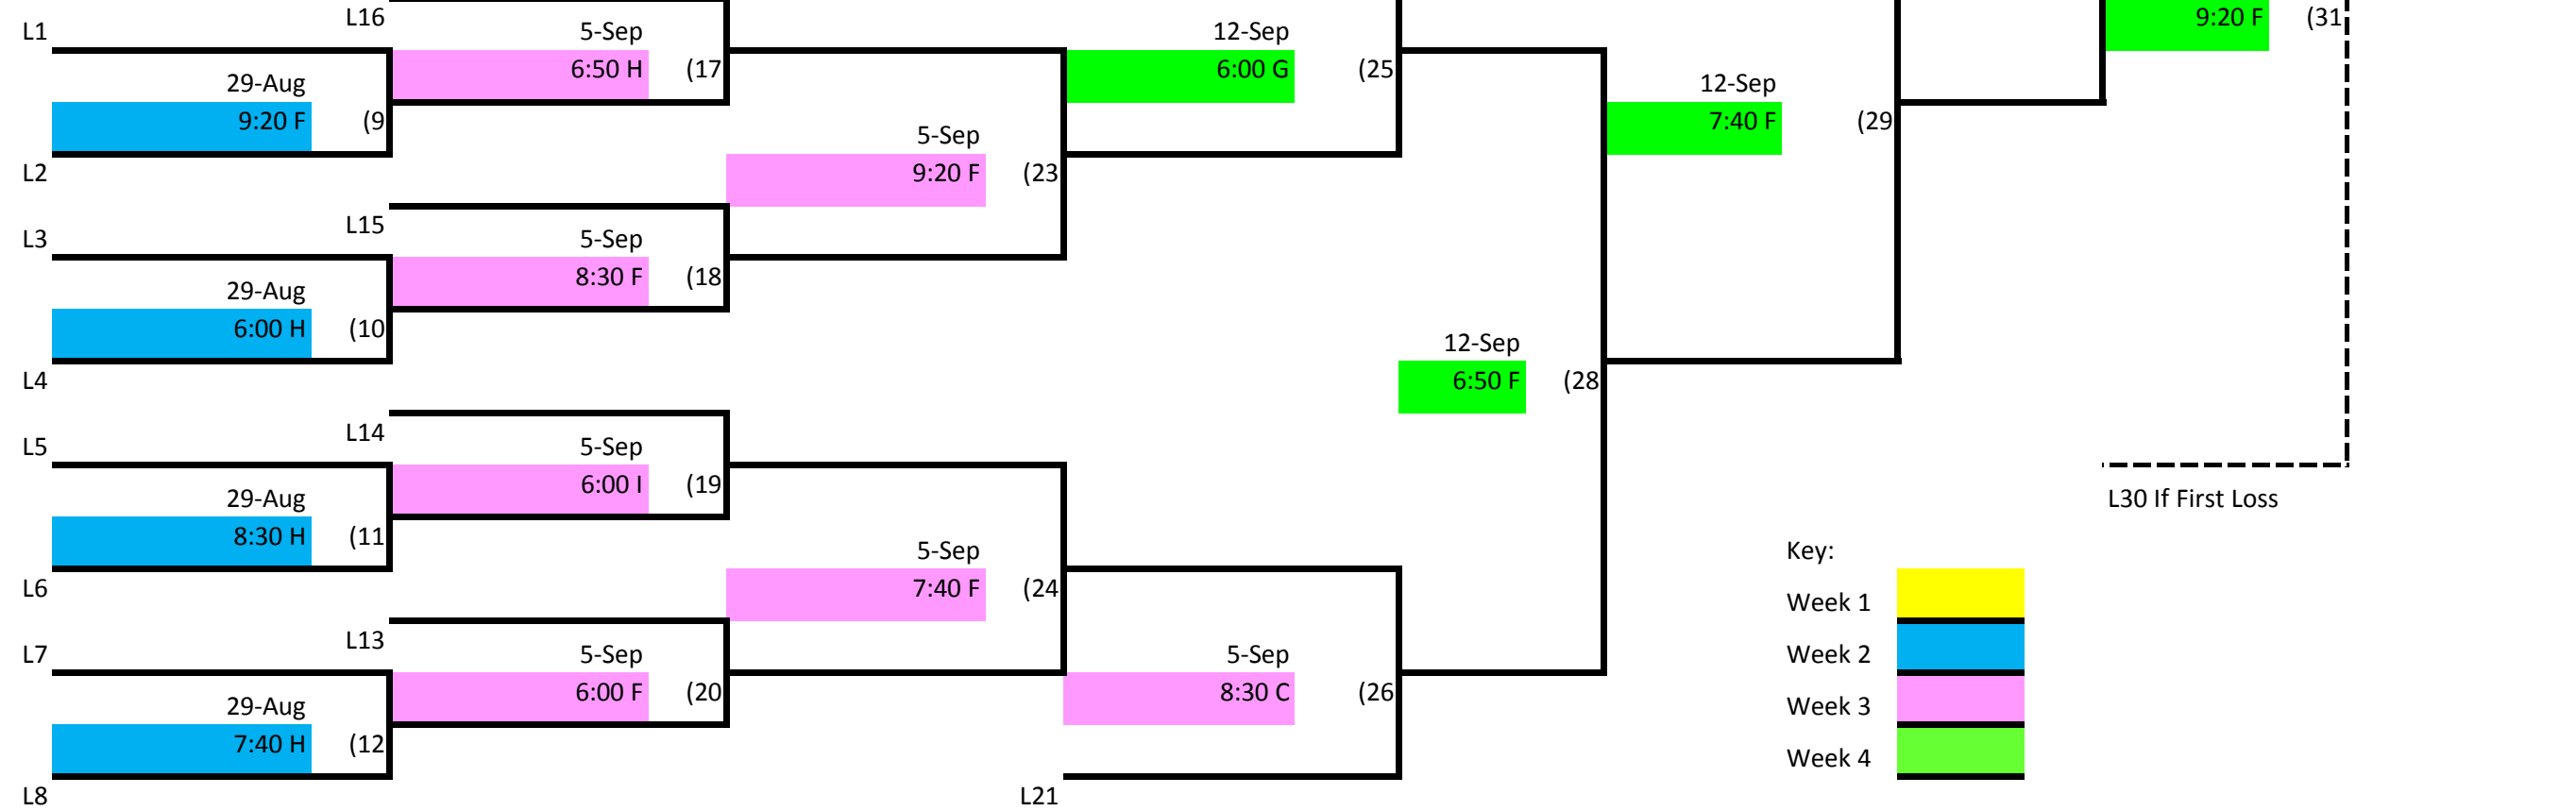

Skyline Volleyball Wednesday Night- Intermediate Lower Div. 2

Winner's Bracket

Loser's Bracket

- Key:
- Week 1
 - Week 2
 - Week 3
 - Week 4

L30 If First Loss