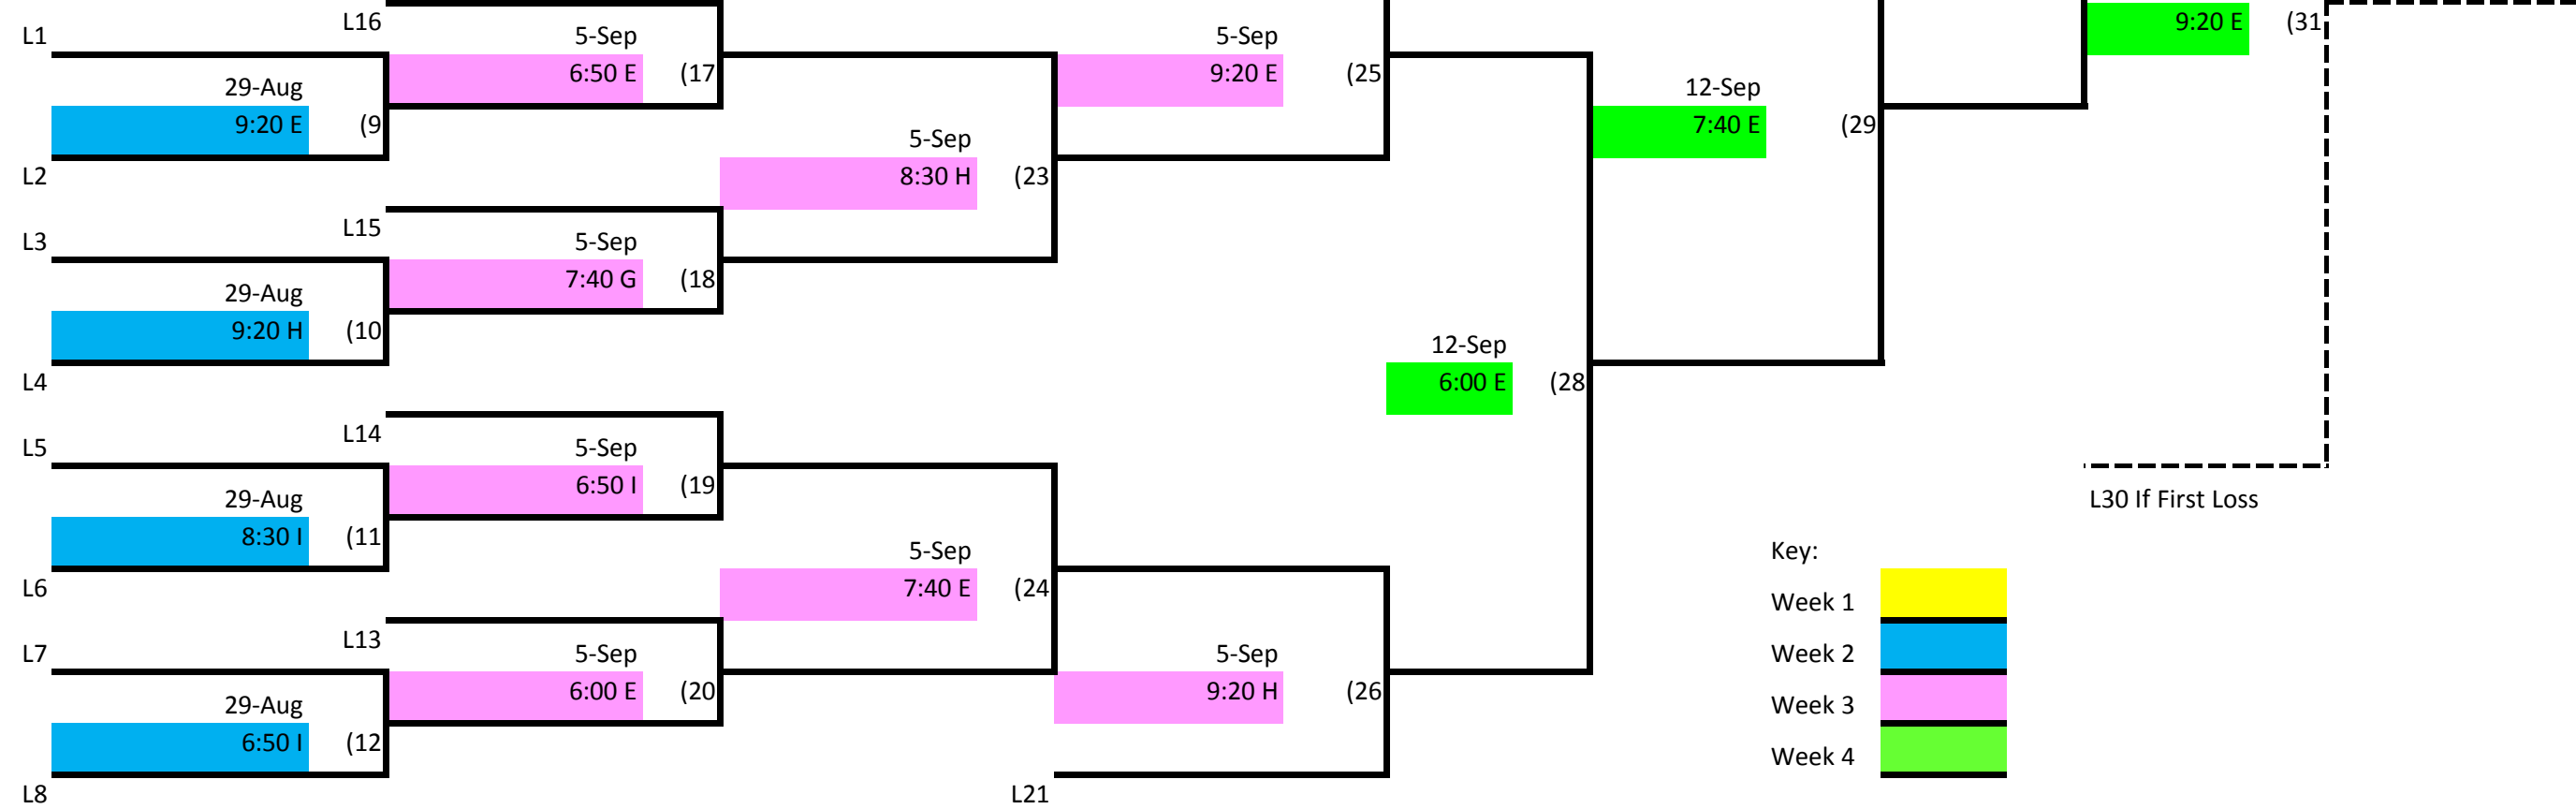

# Skyline Volleyball Wednesday Night- Intermediate Lower Div. 1

## Winner's Bracket

## Loser's Bracket

- Key:
- Week 1
  - Week 2
  - Week 3
  - Week 4

L30 If First Loss