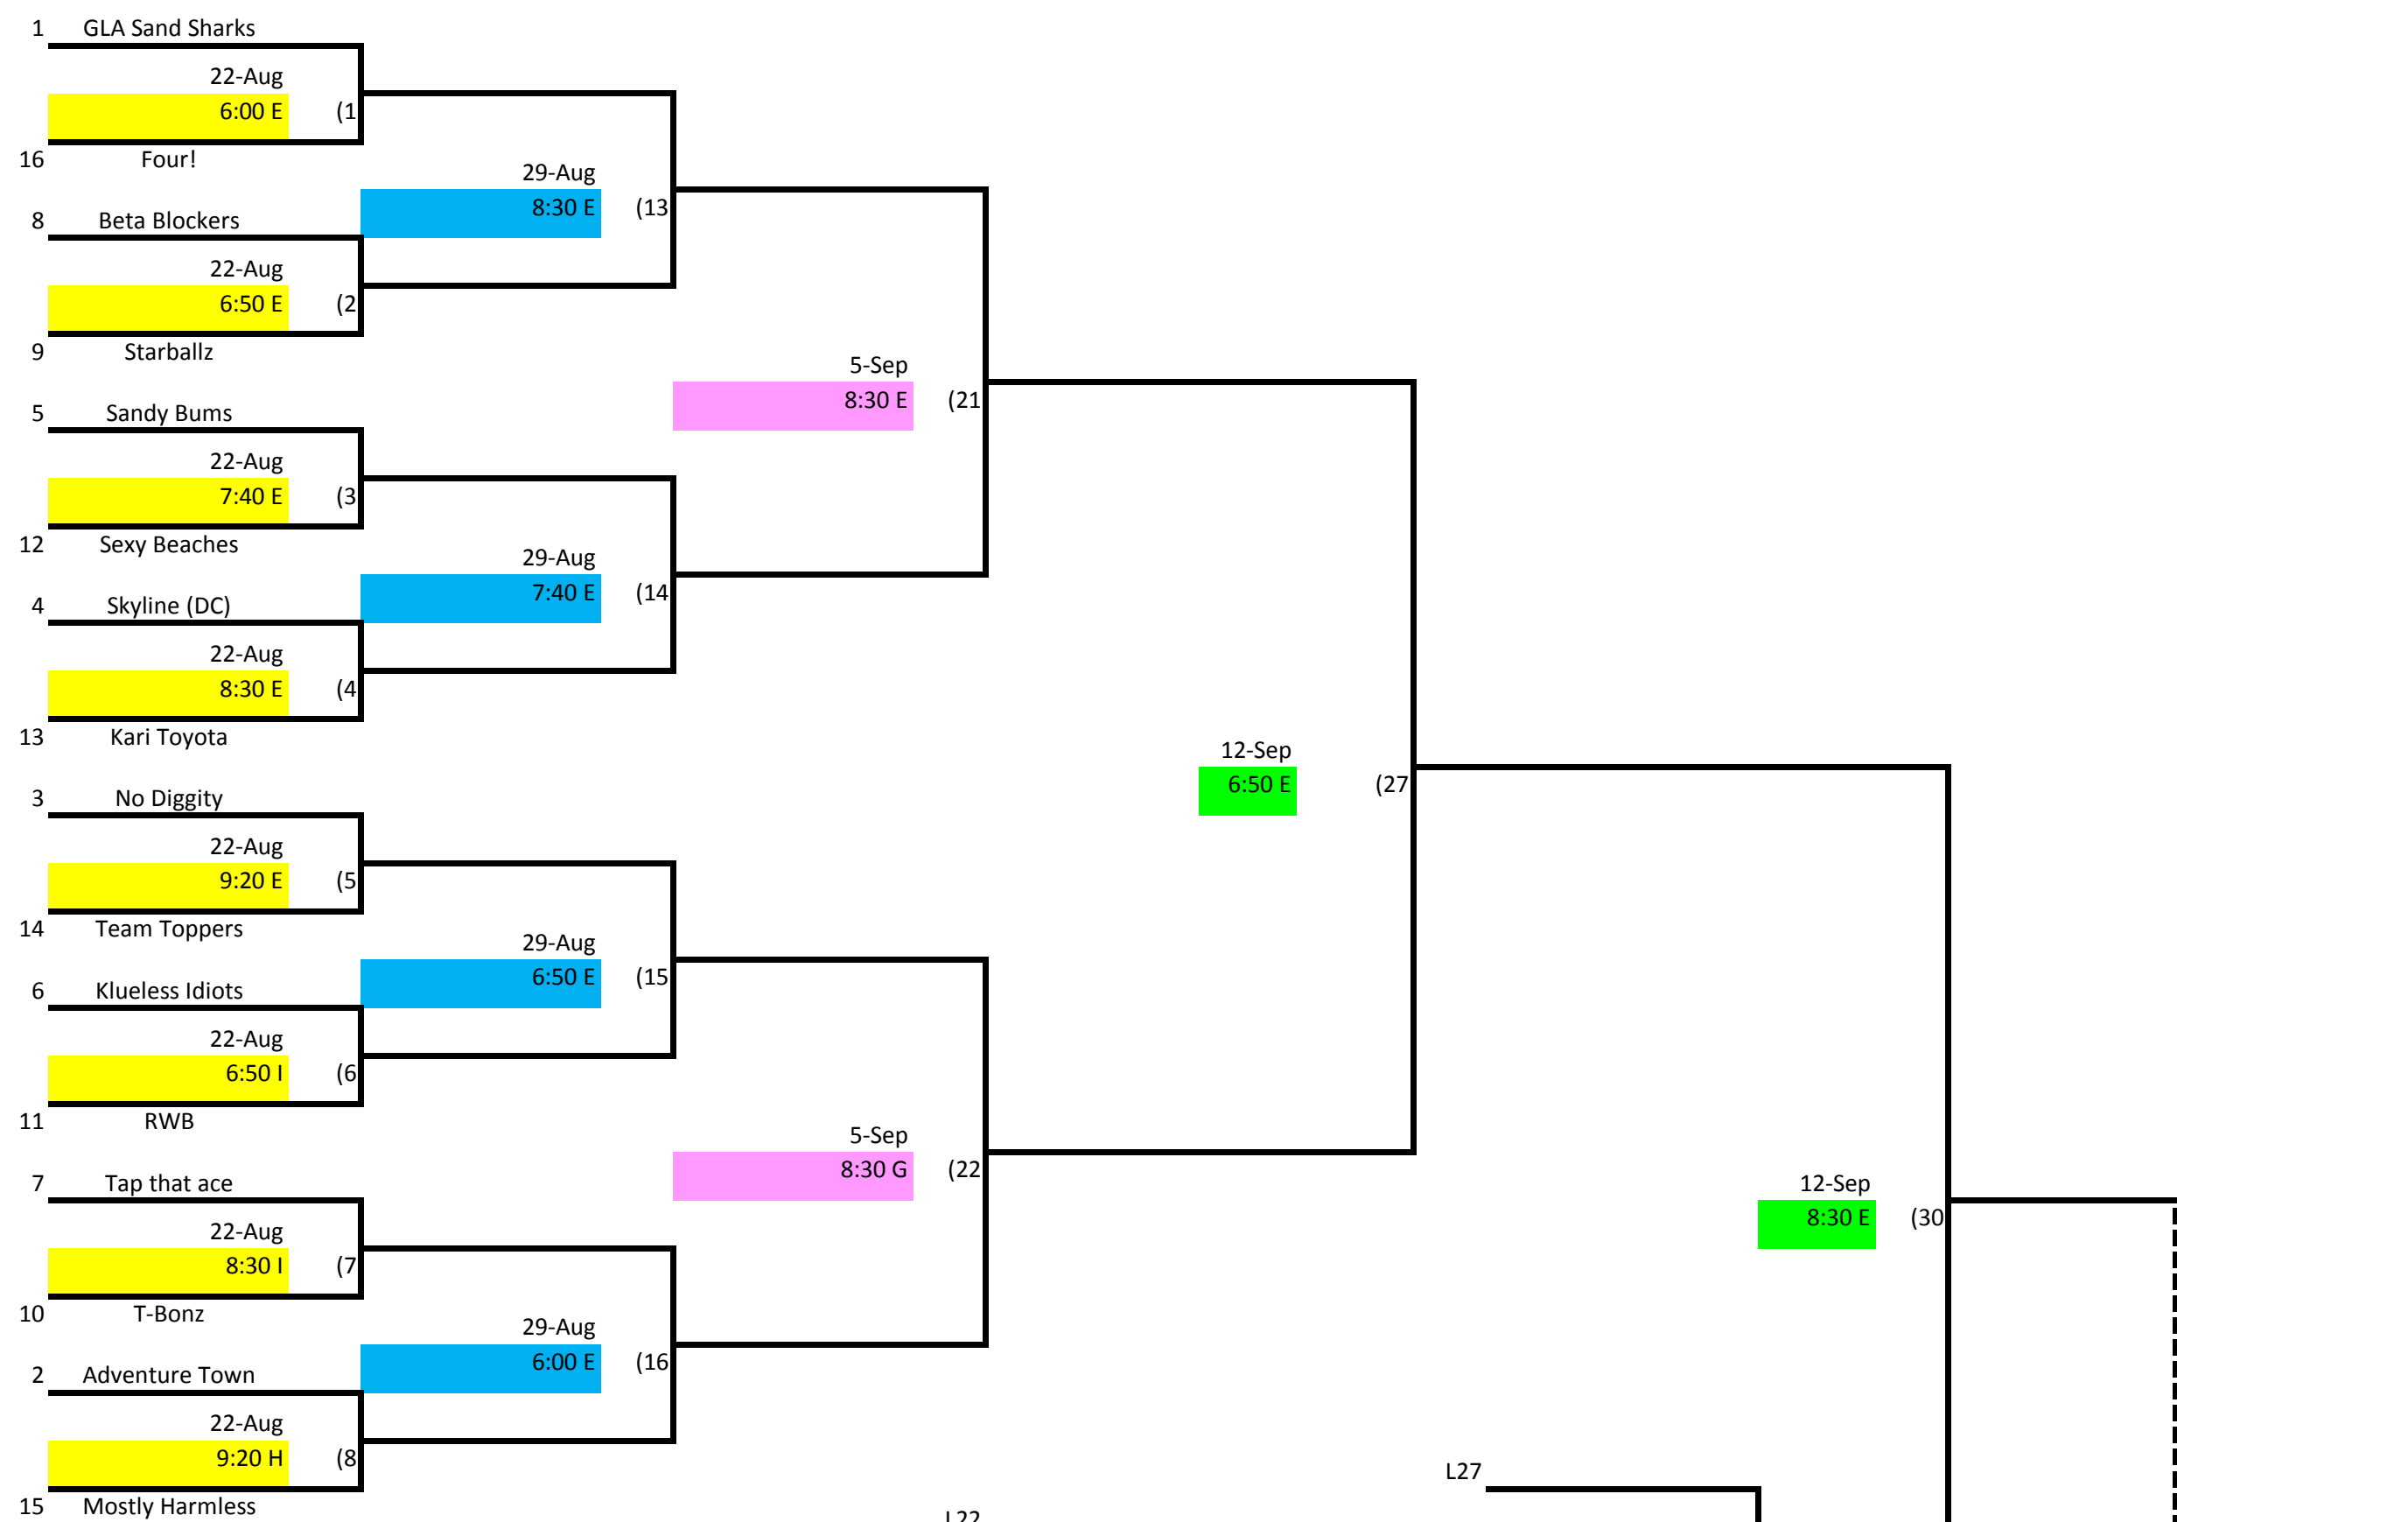

# Skyline Volleyball Wednesday Night- Intermediate Lower Div. 1

## Winner's Bracket

## Loser's Bracket

- Key:
- Week 1
  - Week 2
  - Week 3
  - Week 4

L30 If First Loss