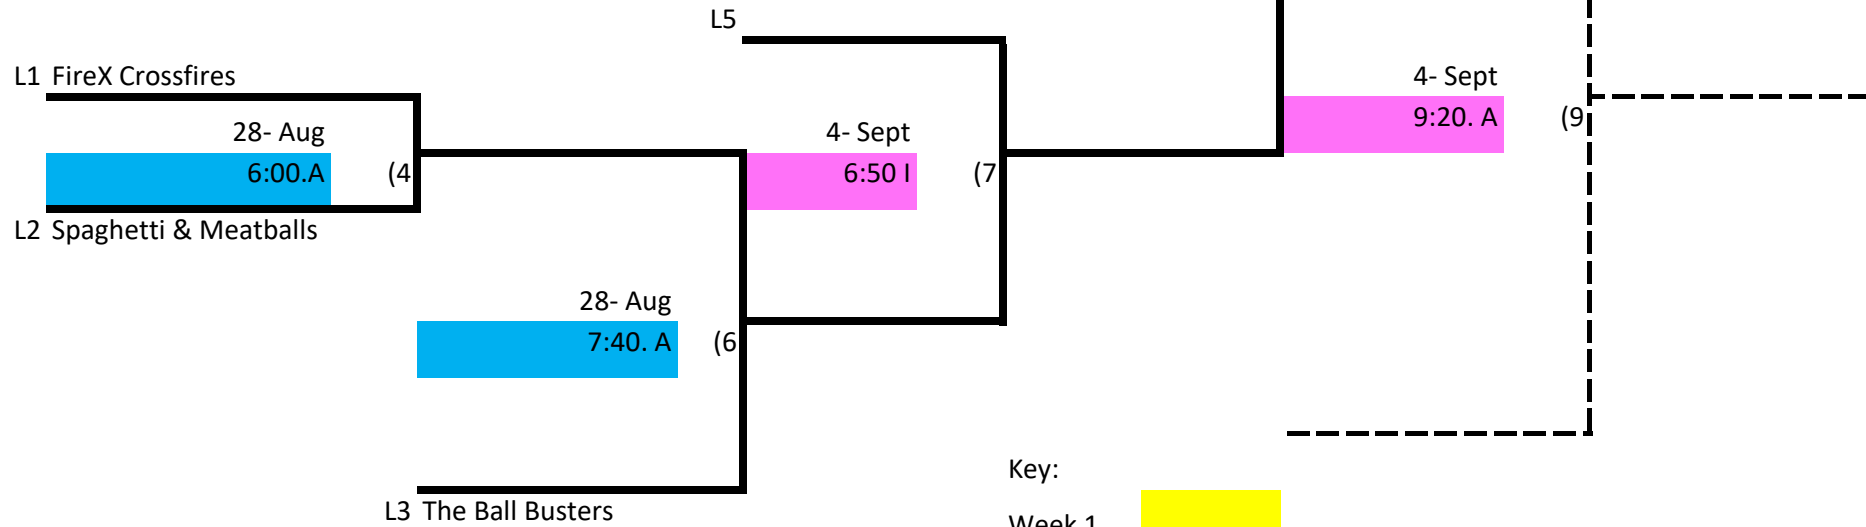

# Skyline Volleyball Tuesday Night - Women's Rec

## Winner's Bracket

## Loser's Bracket

Key:

- Week 1
- Week 2
- Week 3
- Week 4