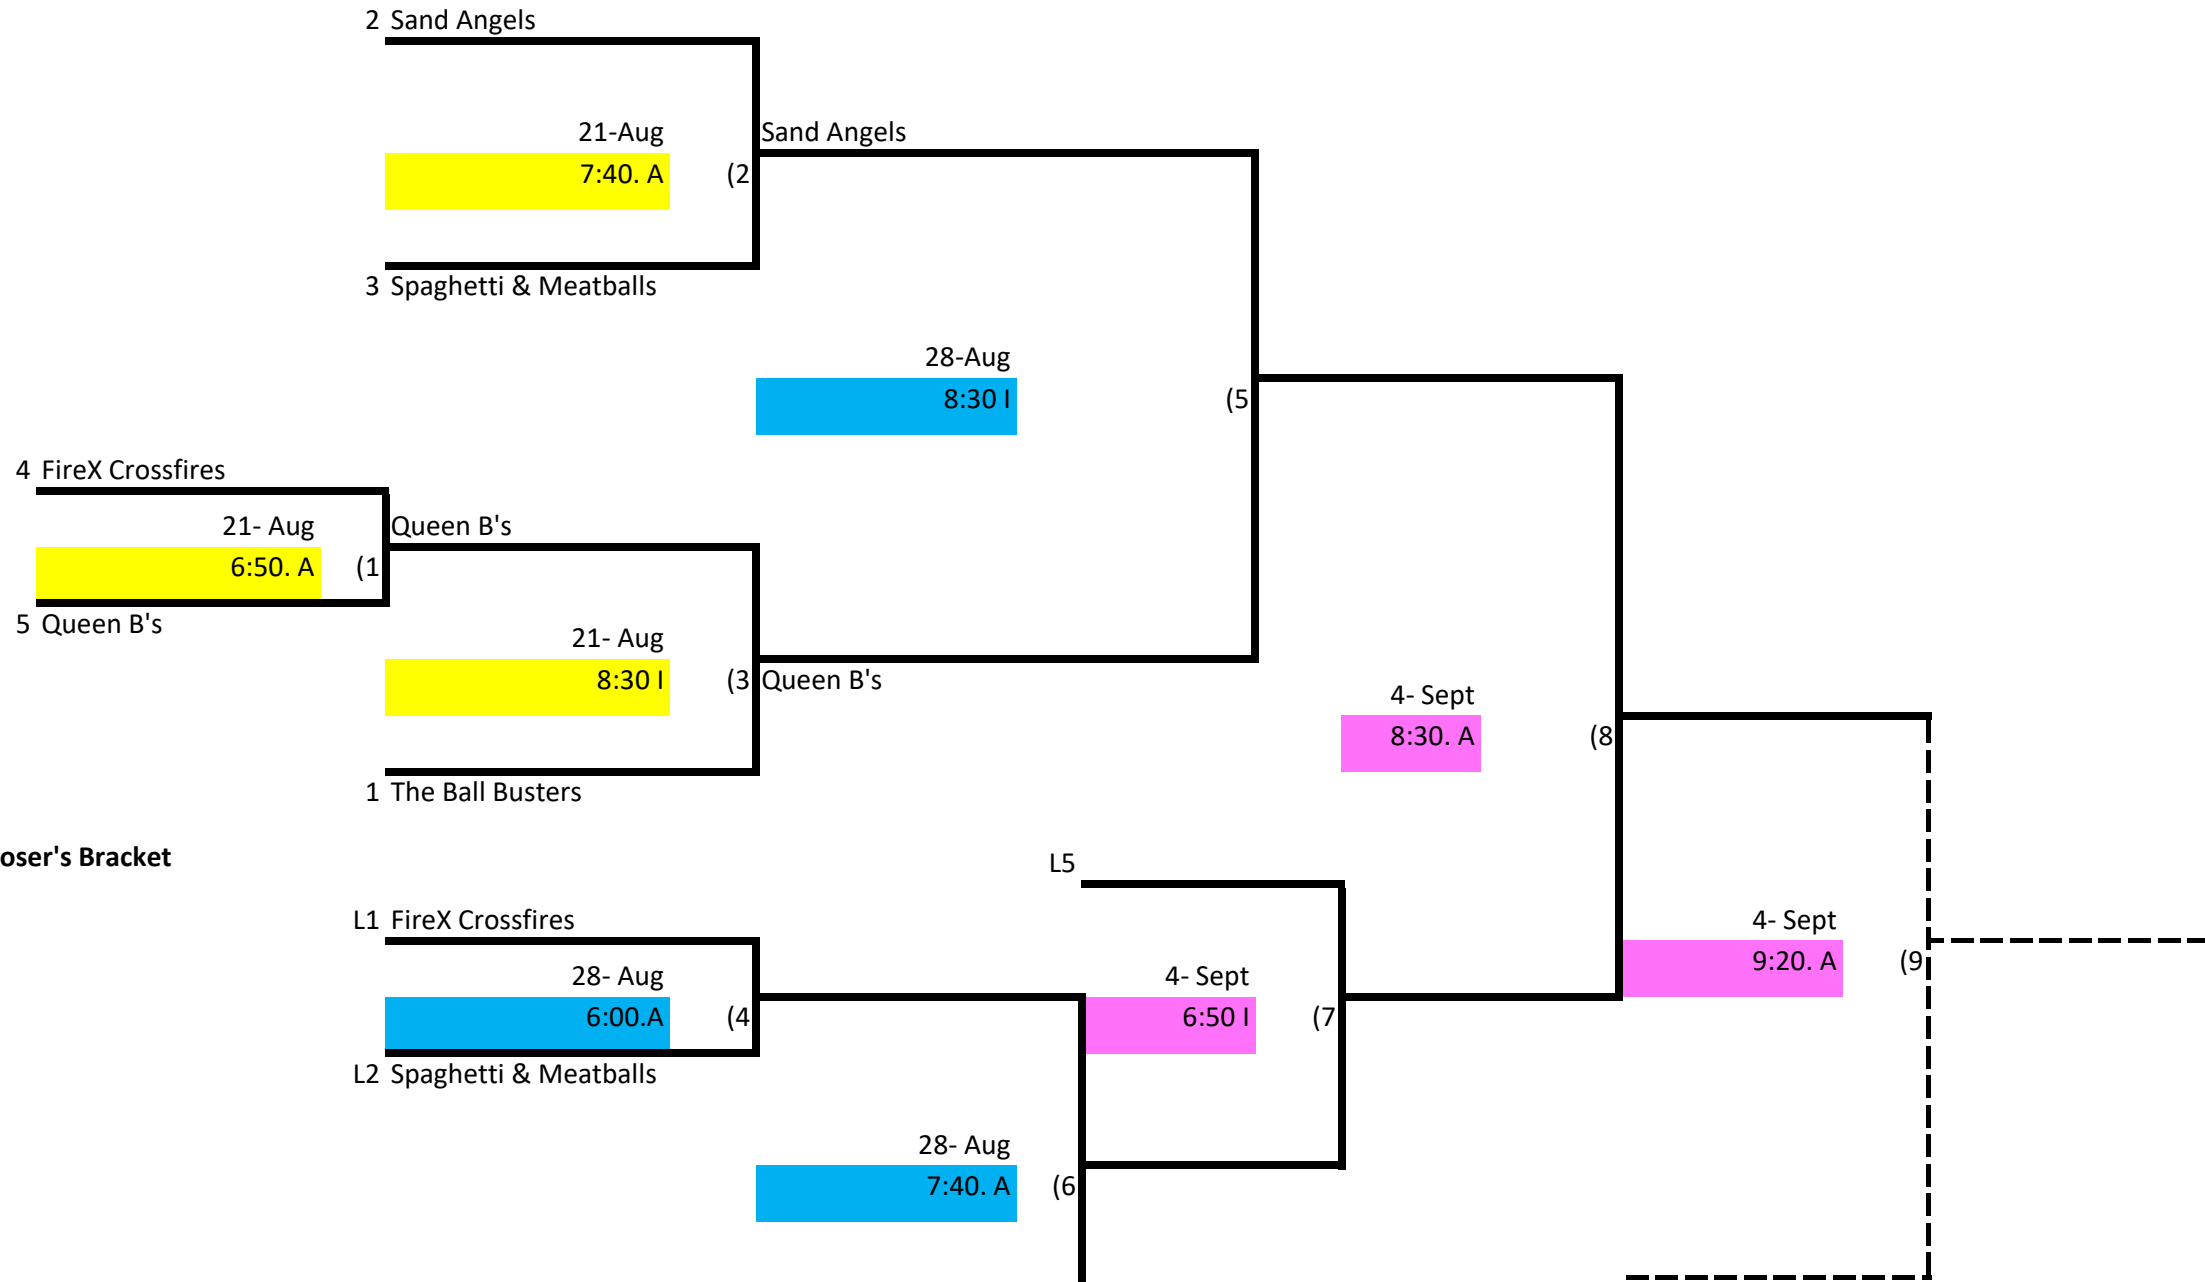

# Skyline Volleyball Tuesday Night - Women's Rec

## Winner's Bracket

## Loser's Bracket

Key:

- Week 1
- Week 2
- Week 3
- Week 4