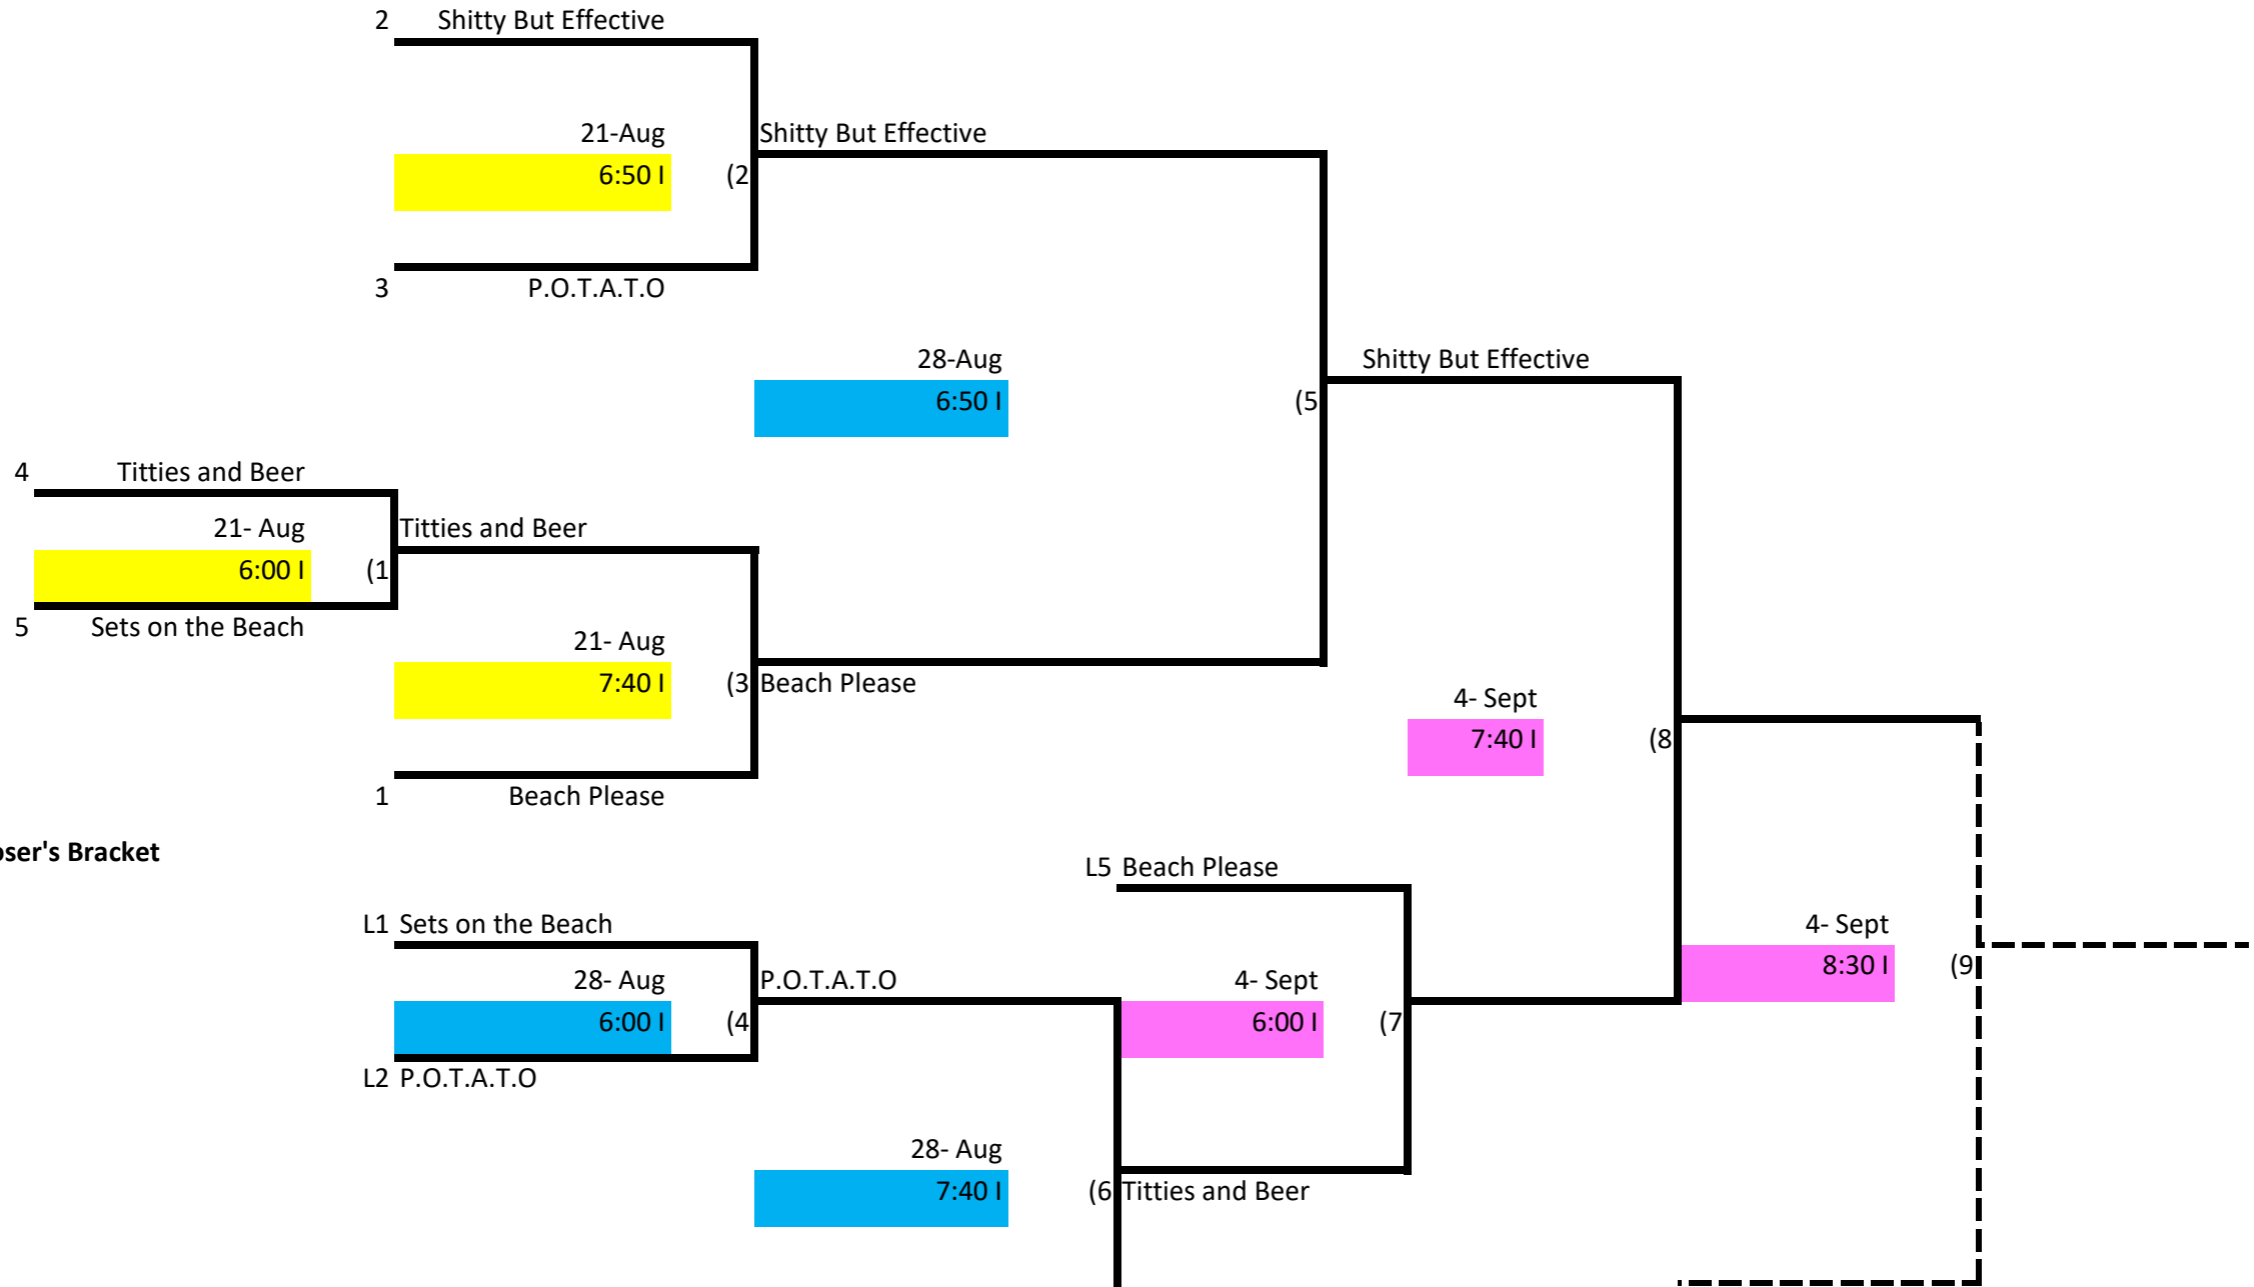

Skyline Volleyball Tuesday Night - Women's Intermediate

Winner's Bracket

Loser's Bracket

Key:

- Week 1
- Week 2
- Week 3
- Week 4