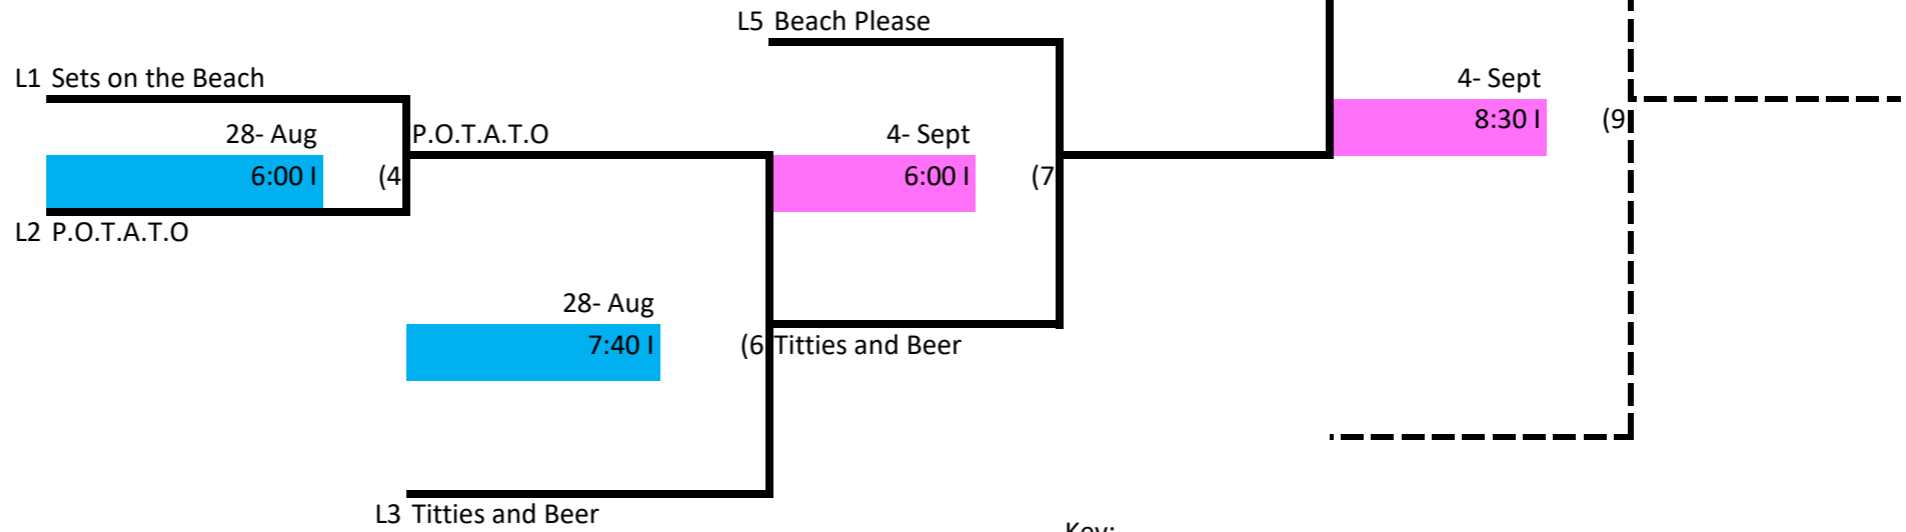

Skyline Volleyball Tuesday Night - Women's Intermediate

Winner's Bracket

Loser's Bracket

Key:

- Week 1
- Week 2
- Week 3
- Week 4