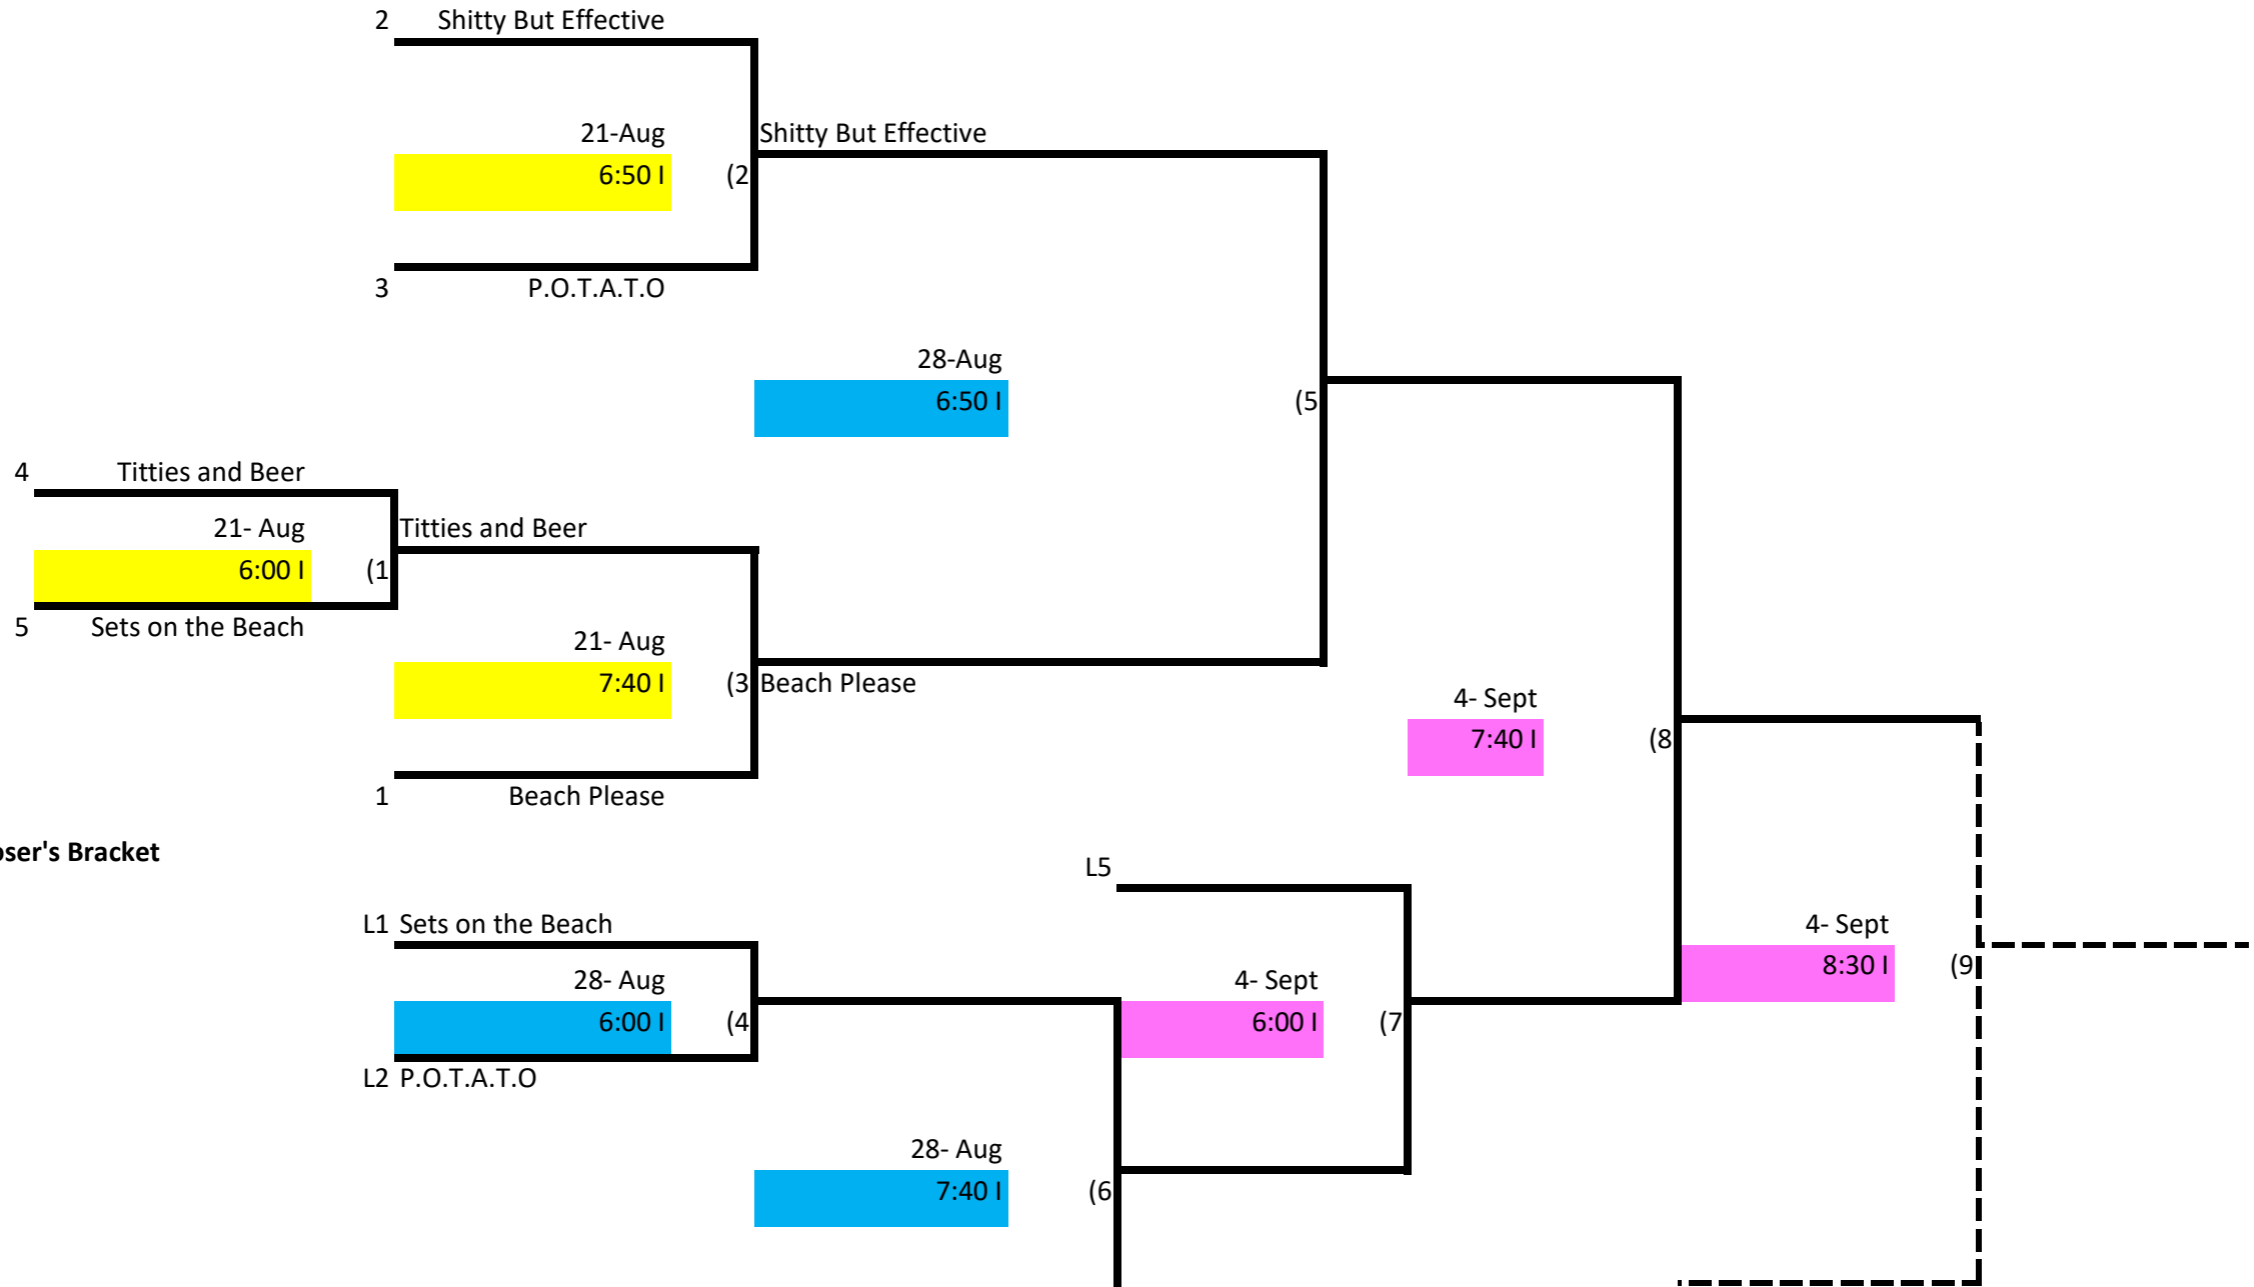

Skyline Volleyball Tuesday Night - Women's Intermediate

Winner's Bracket

Loser's Bracket

Key:

- Week 1
- Week 2
- Week 3
- Week 4