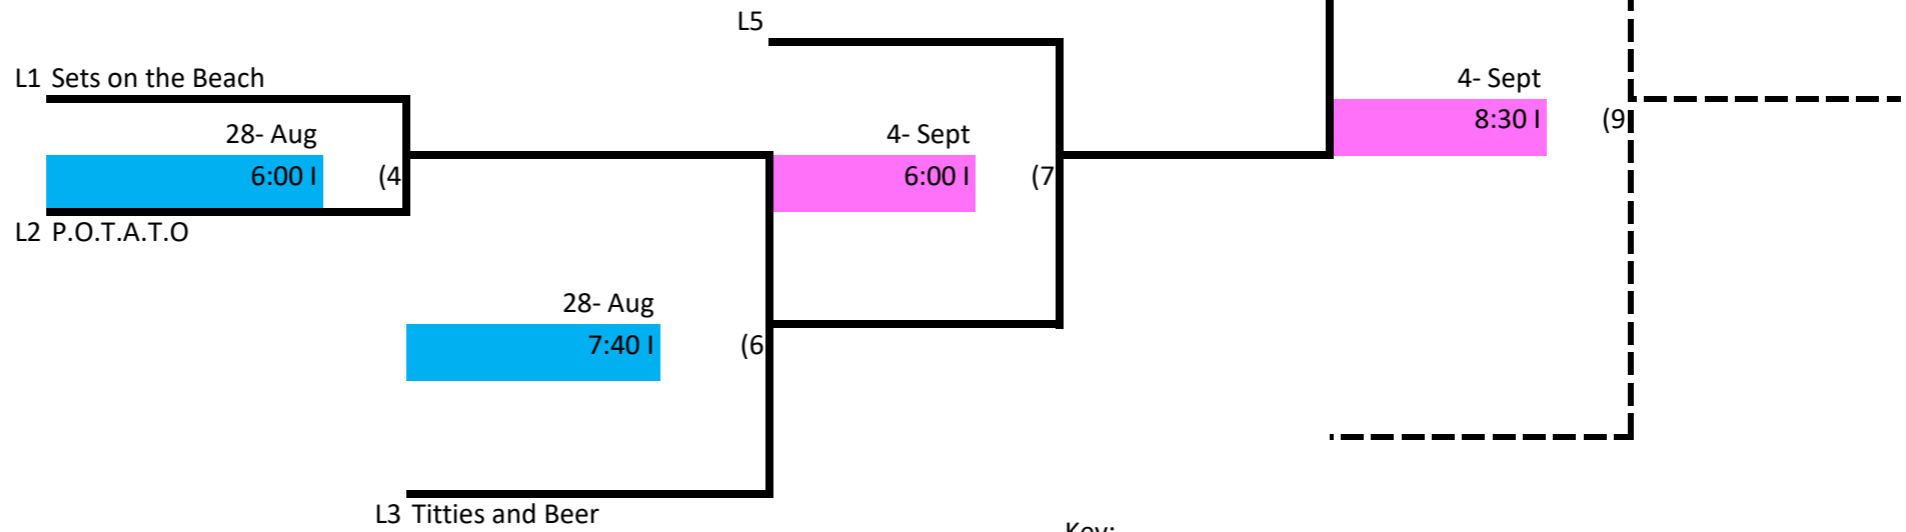

Skyline Volleyball Tuesday Night - Women's Intermediate

Winner's Bracket

Loser's Bracket

Key:

- Week 1
- Week 2
- Week 3
- Week 4