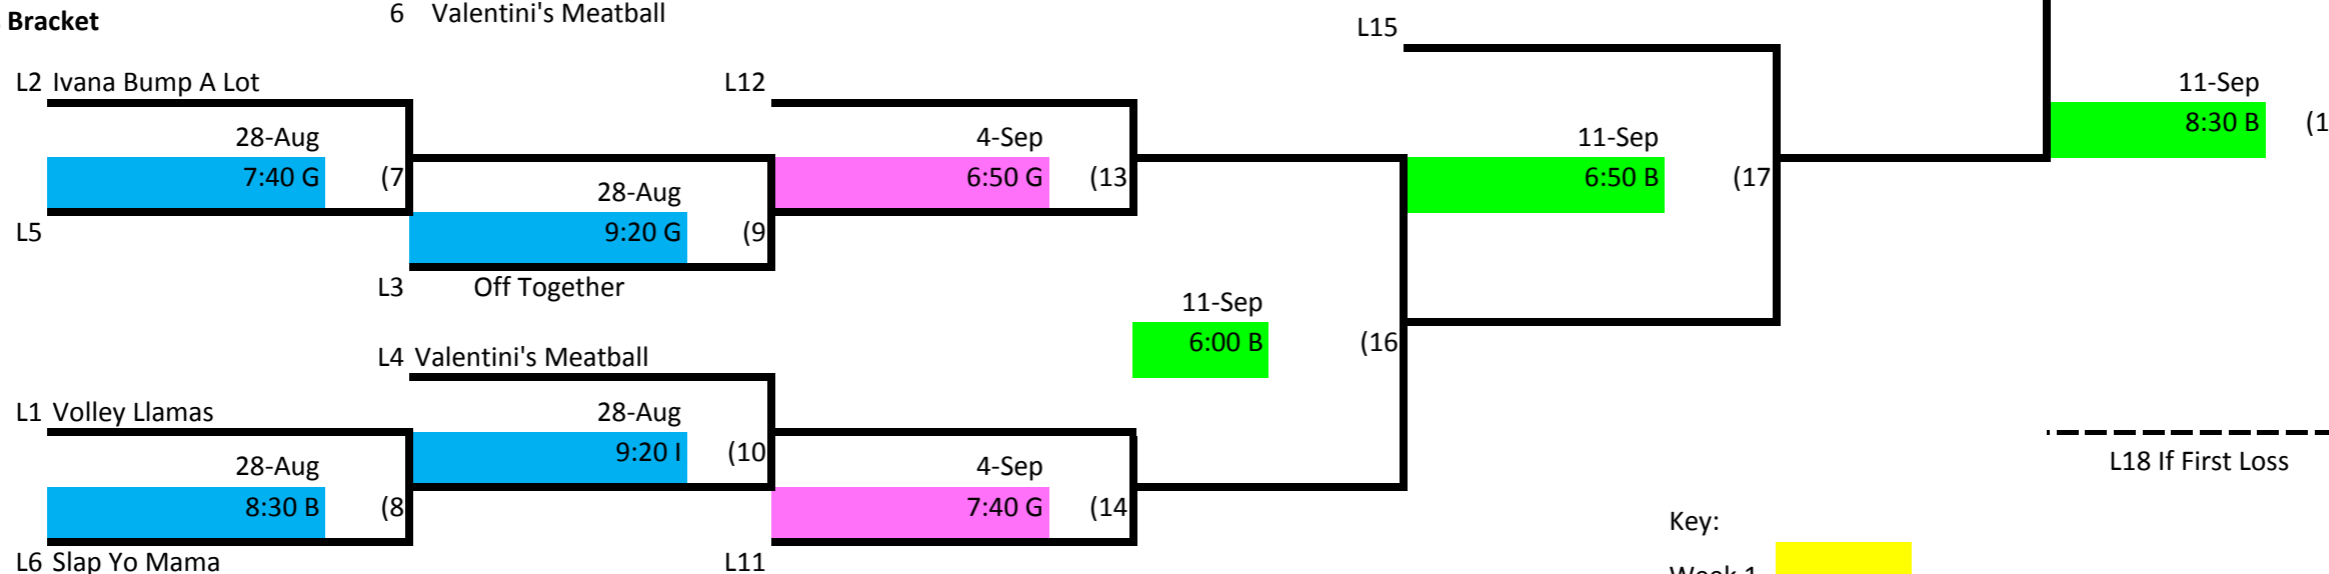

Skyline Volleyball Tuesday Night - Rec Div. 3

Winner's Bracket

Loser's Bracket

Key:

- Week 1
- Week 2
- Week 3
- Week 4

L18 If First Loss