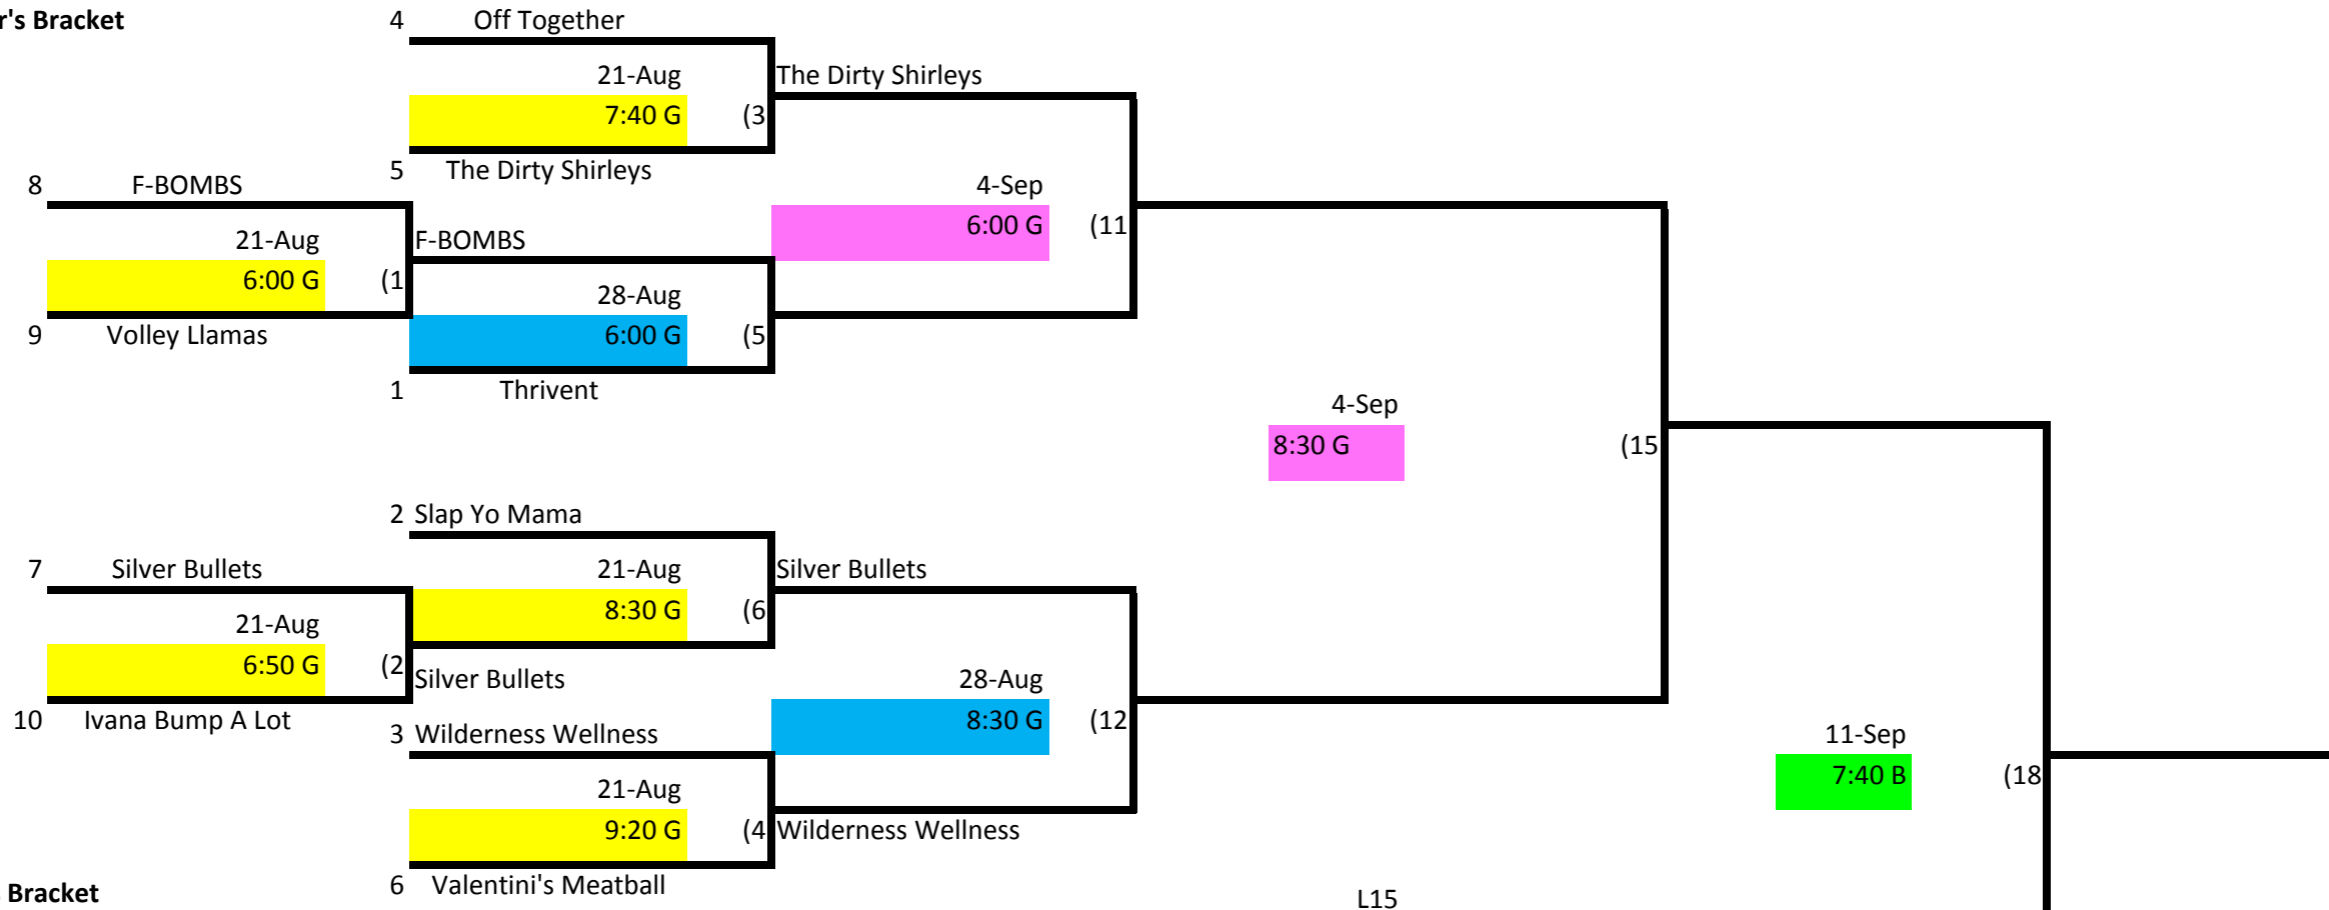

Skyline Volleyball Tuesday Night - Rec Div. 3

Winner's Bracket

Loser's Bracket

Key:

- Week 1
- Week 2
- Week 3
- Week 4

L18 If First Loss