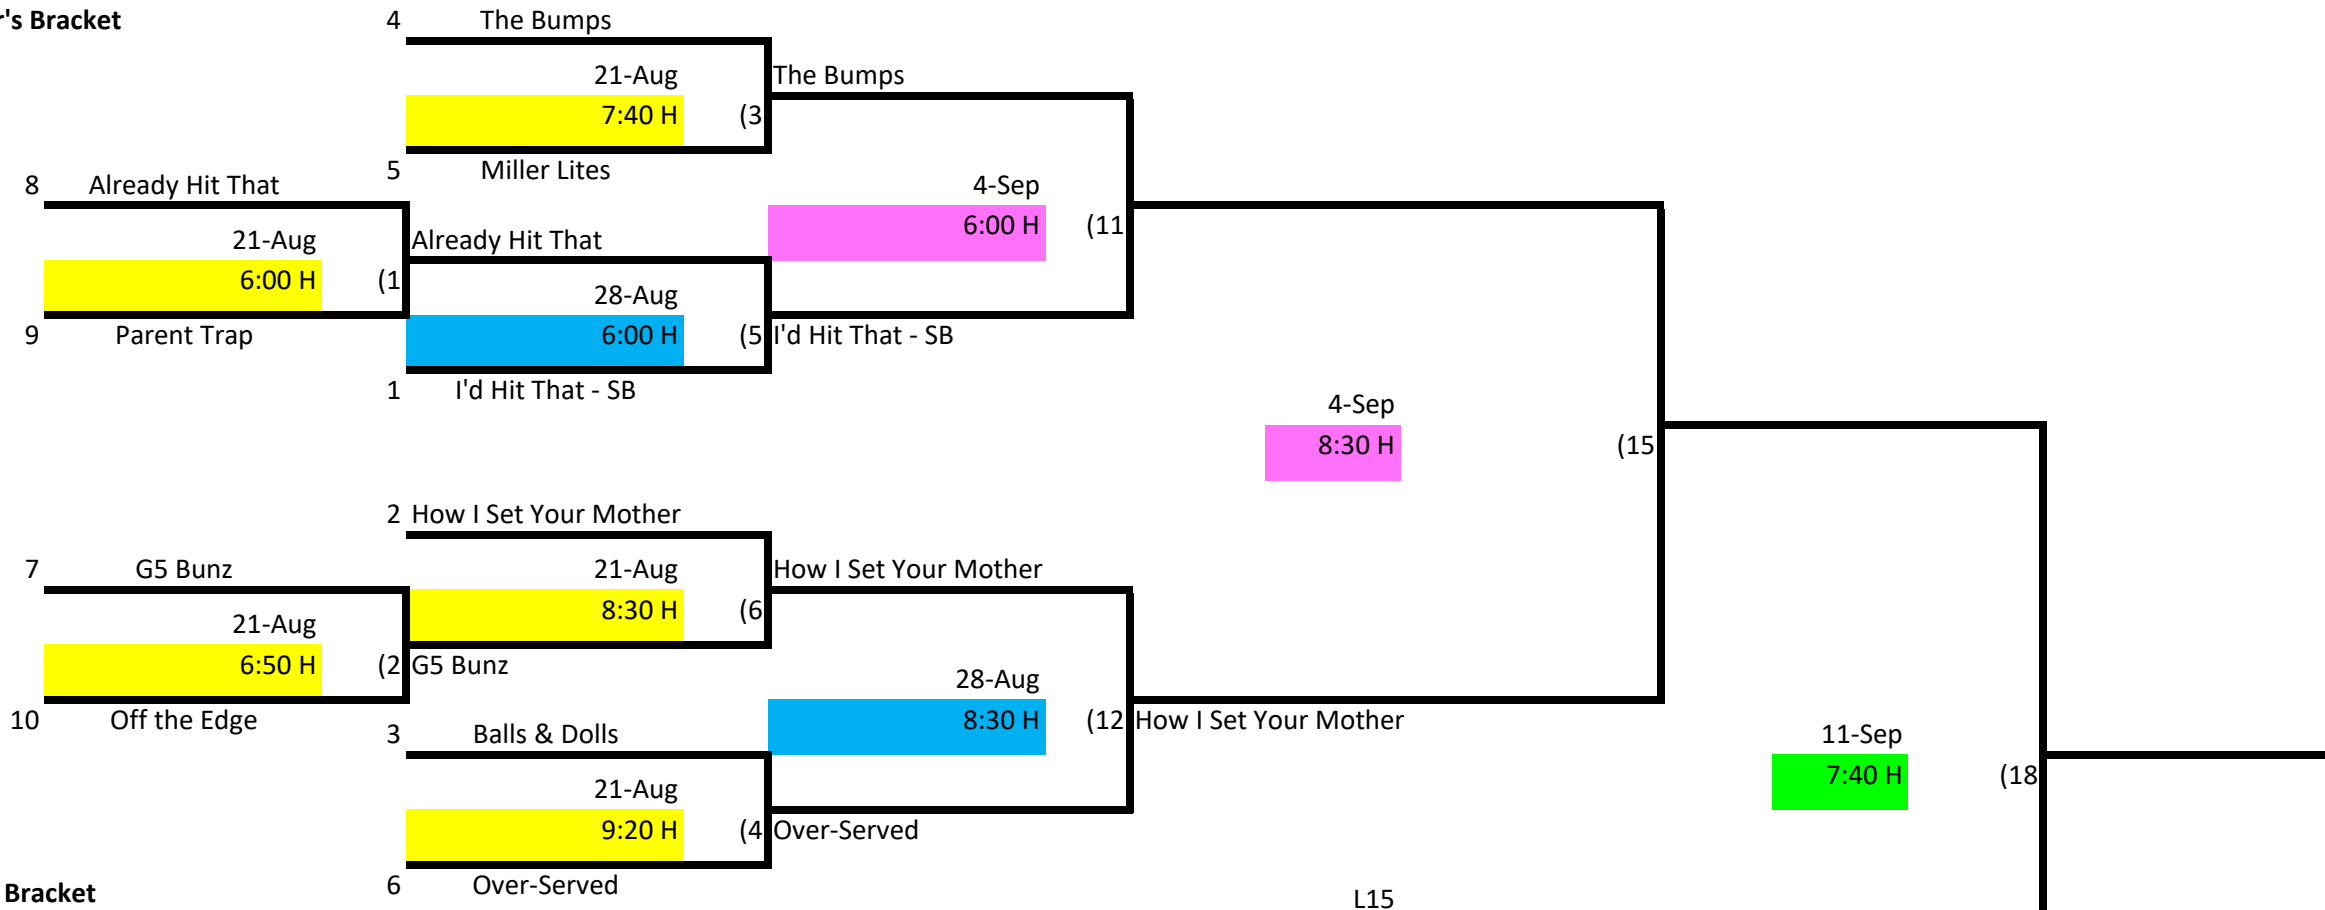

Skyline Volleyball Tuesday Night - Rec Div. 2

Winner's Bracket

Loser's Bracket

Key:

- Week 1
- Week 2
- Week 3
- Week 4