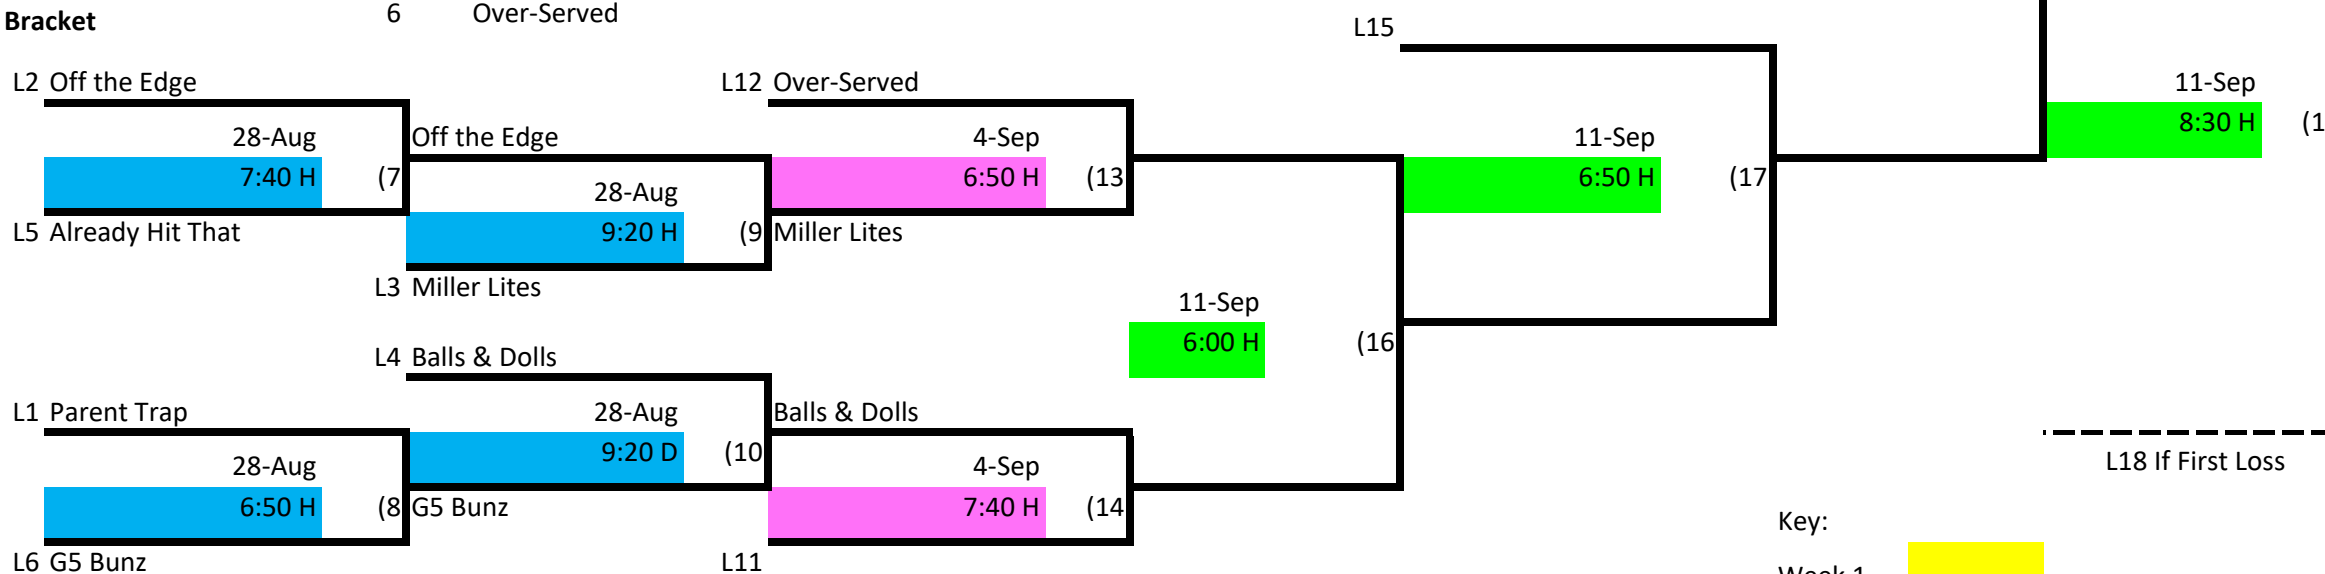

Skyline Volleyball Tuesday Night - Rec Div. 2

Winner's Bracket

Loser's Bracket

Key:

- Week 1
- Week 2
- Week 3
- Week 4