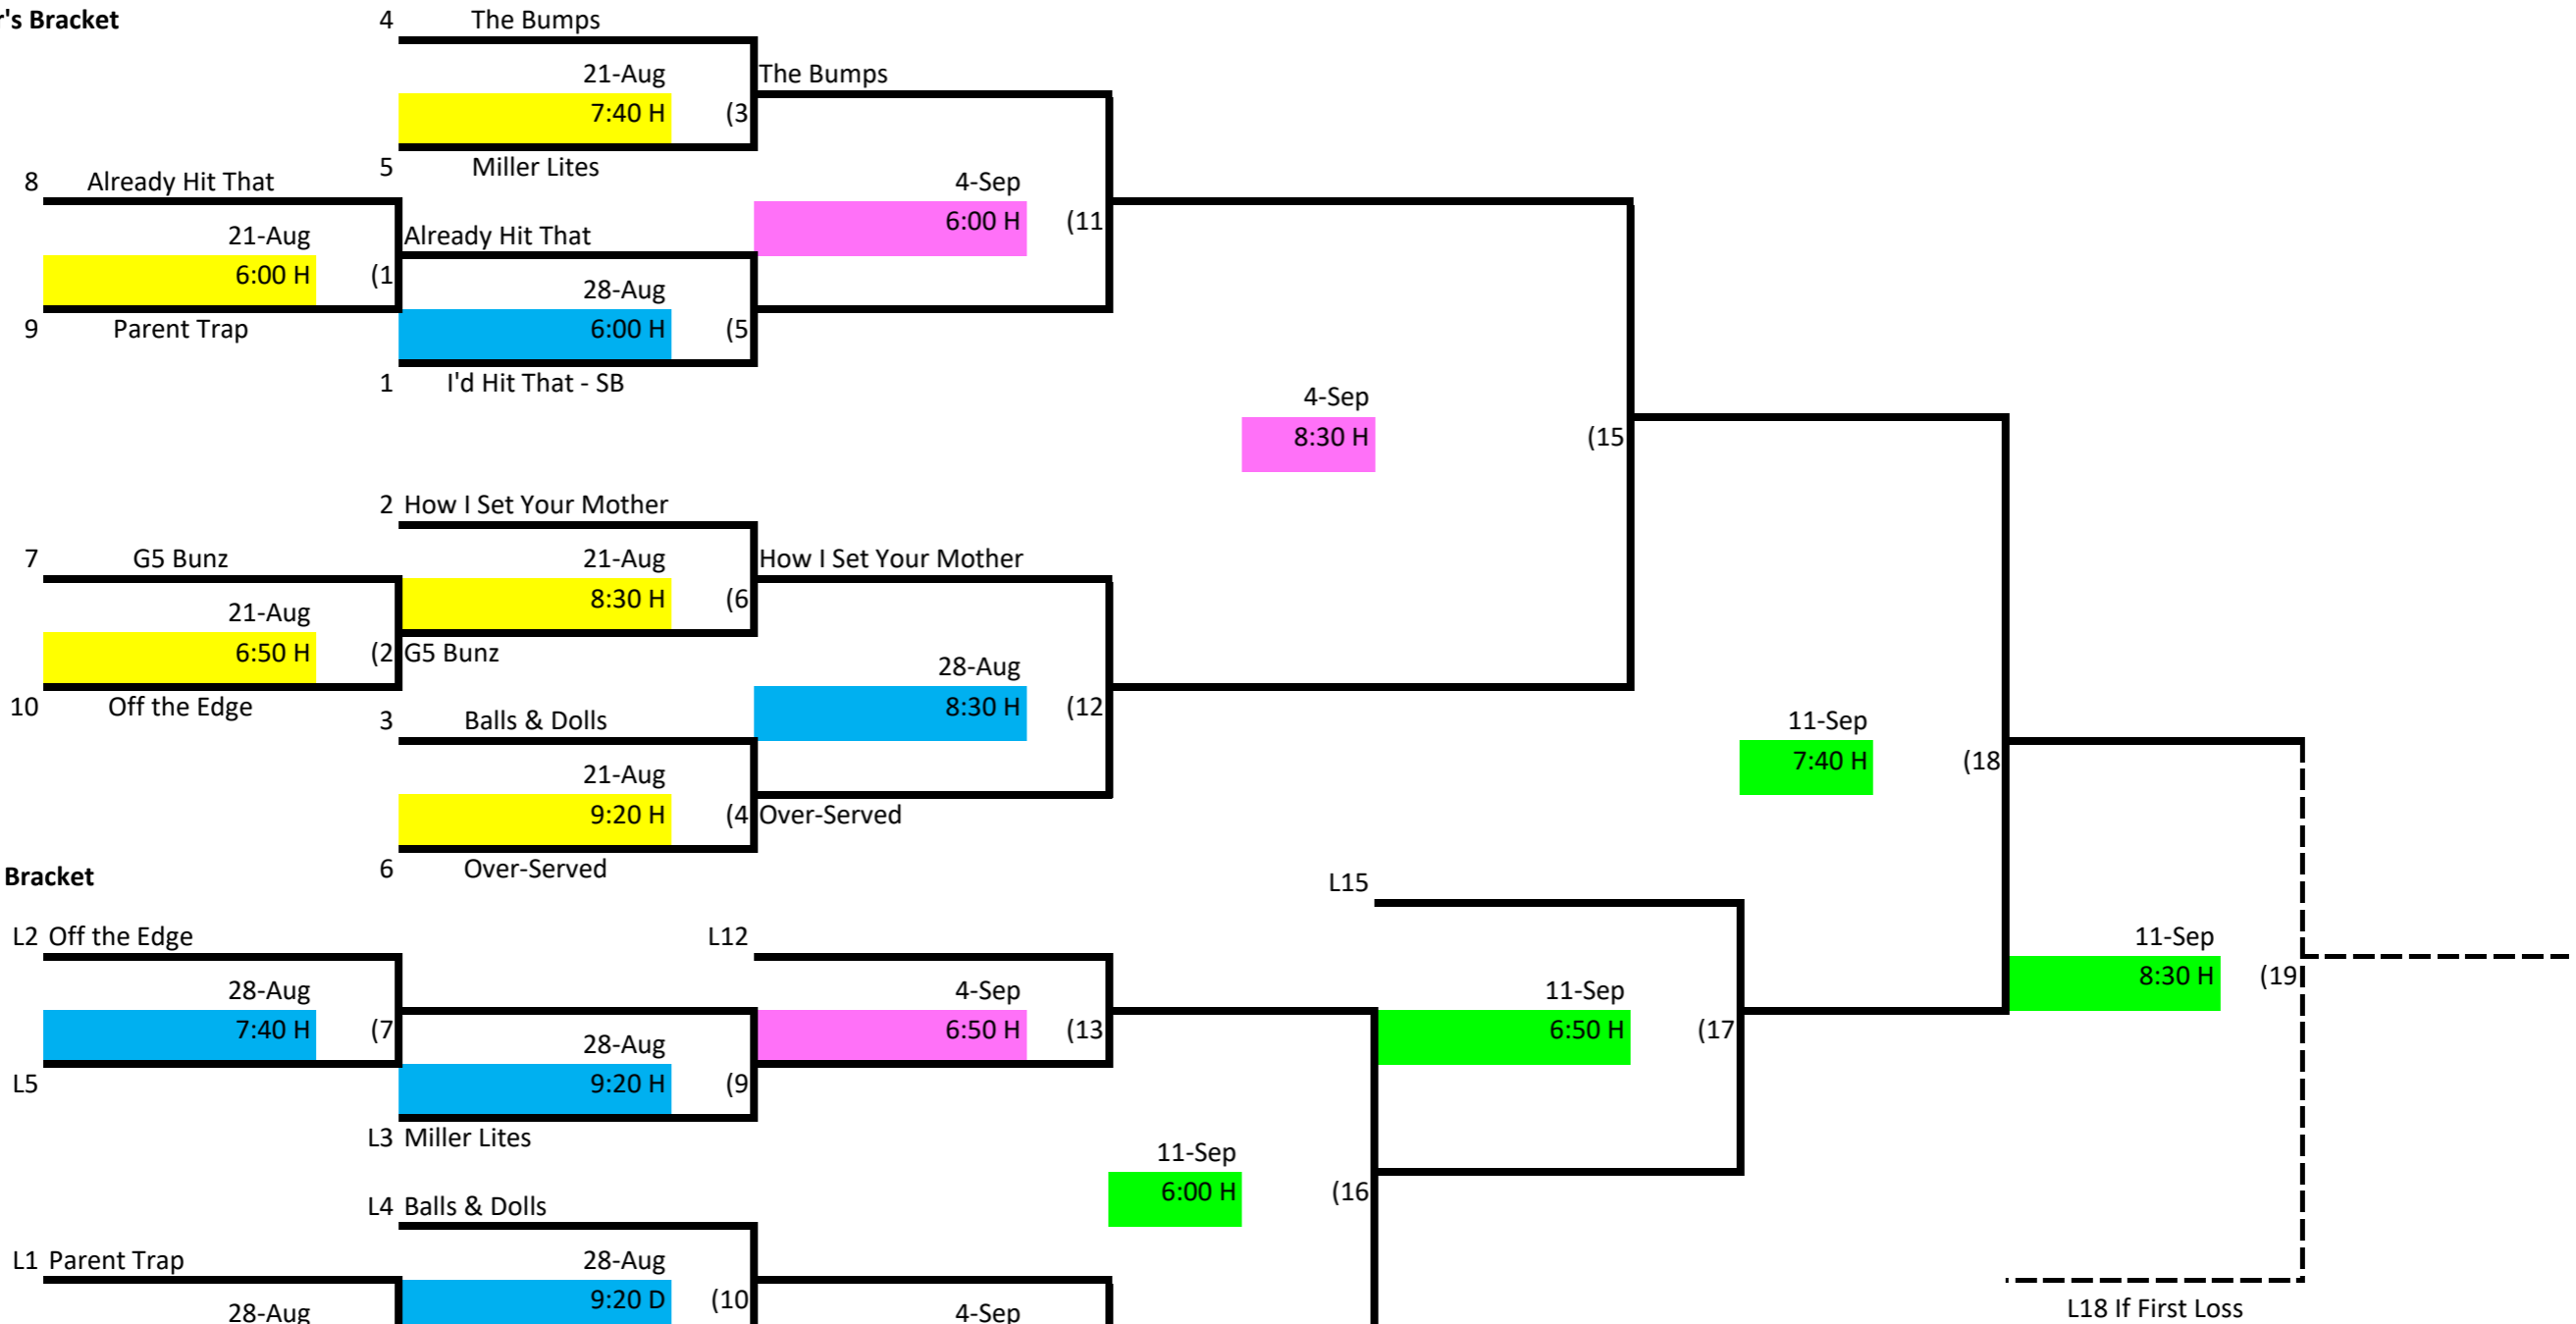

Skyline Volleyball Tuesday Night - Rec Div. 2

Winner's Bracket

Loser's Bracket

Key:

- Week 1
- Week 2
- Week 3
- Week 4