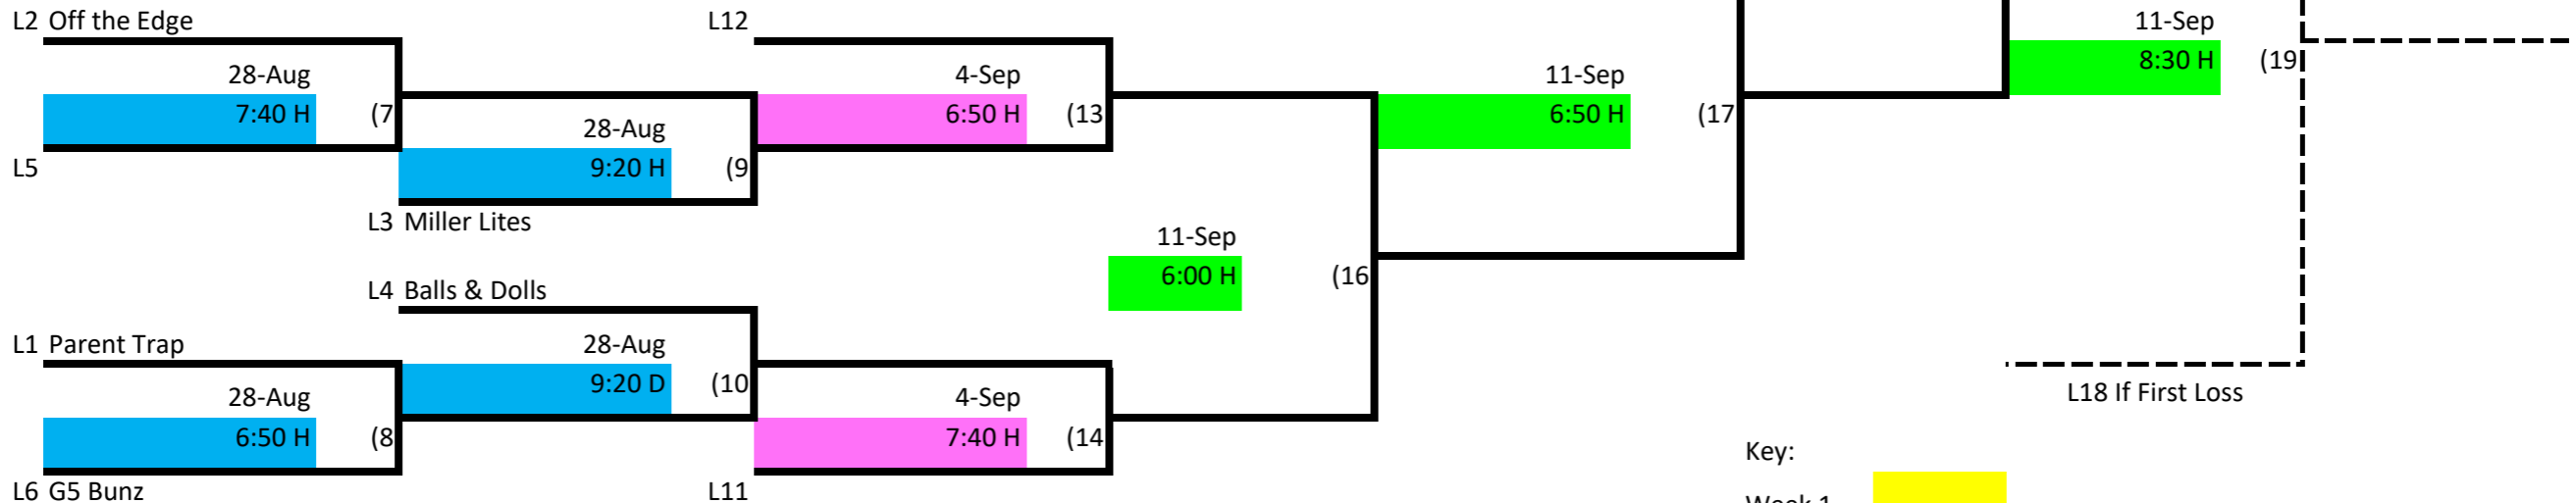

Skyline Volleyball Tuesday Night - Rec Div. 2

Winner's Bracket

Loser's Bracket

Key:

- Week 1
- Week 2
- Week 3
- Week 4