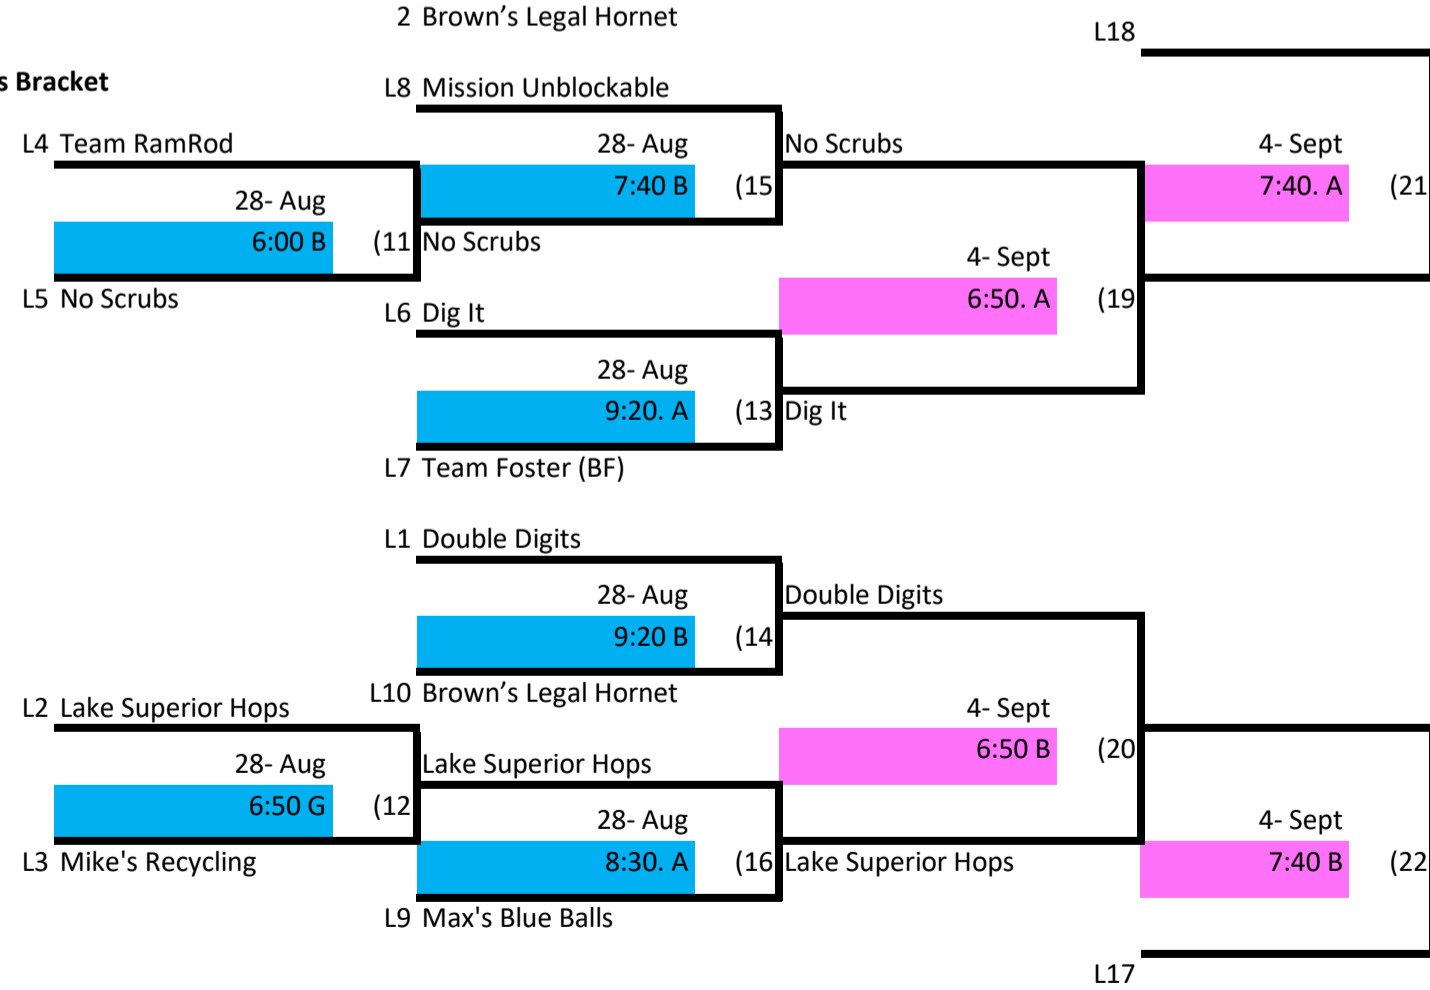

Skyline Volleyball Tuesday Night- Rec Div. 1

Winner's Bracket

Loser's Bracket

Key:

- Week 1
- Week 2
- Week 3
- Week 4

L26 If First Loss