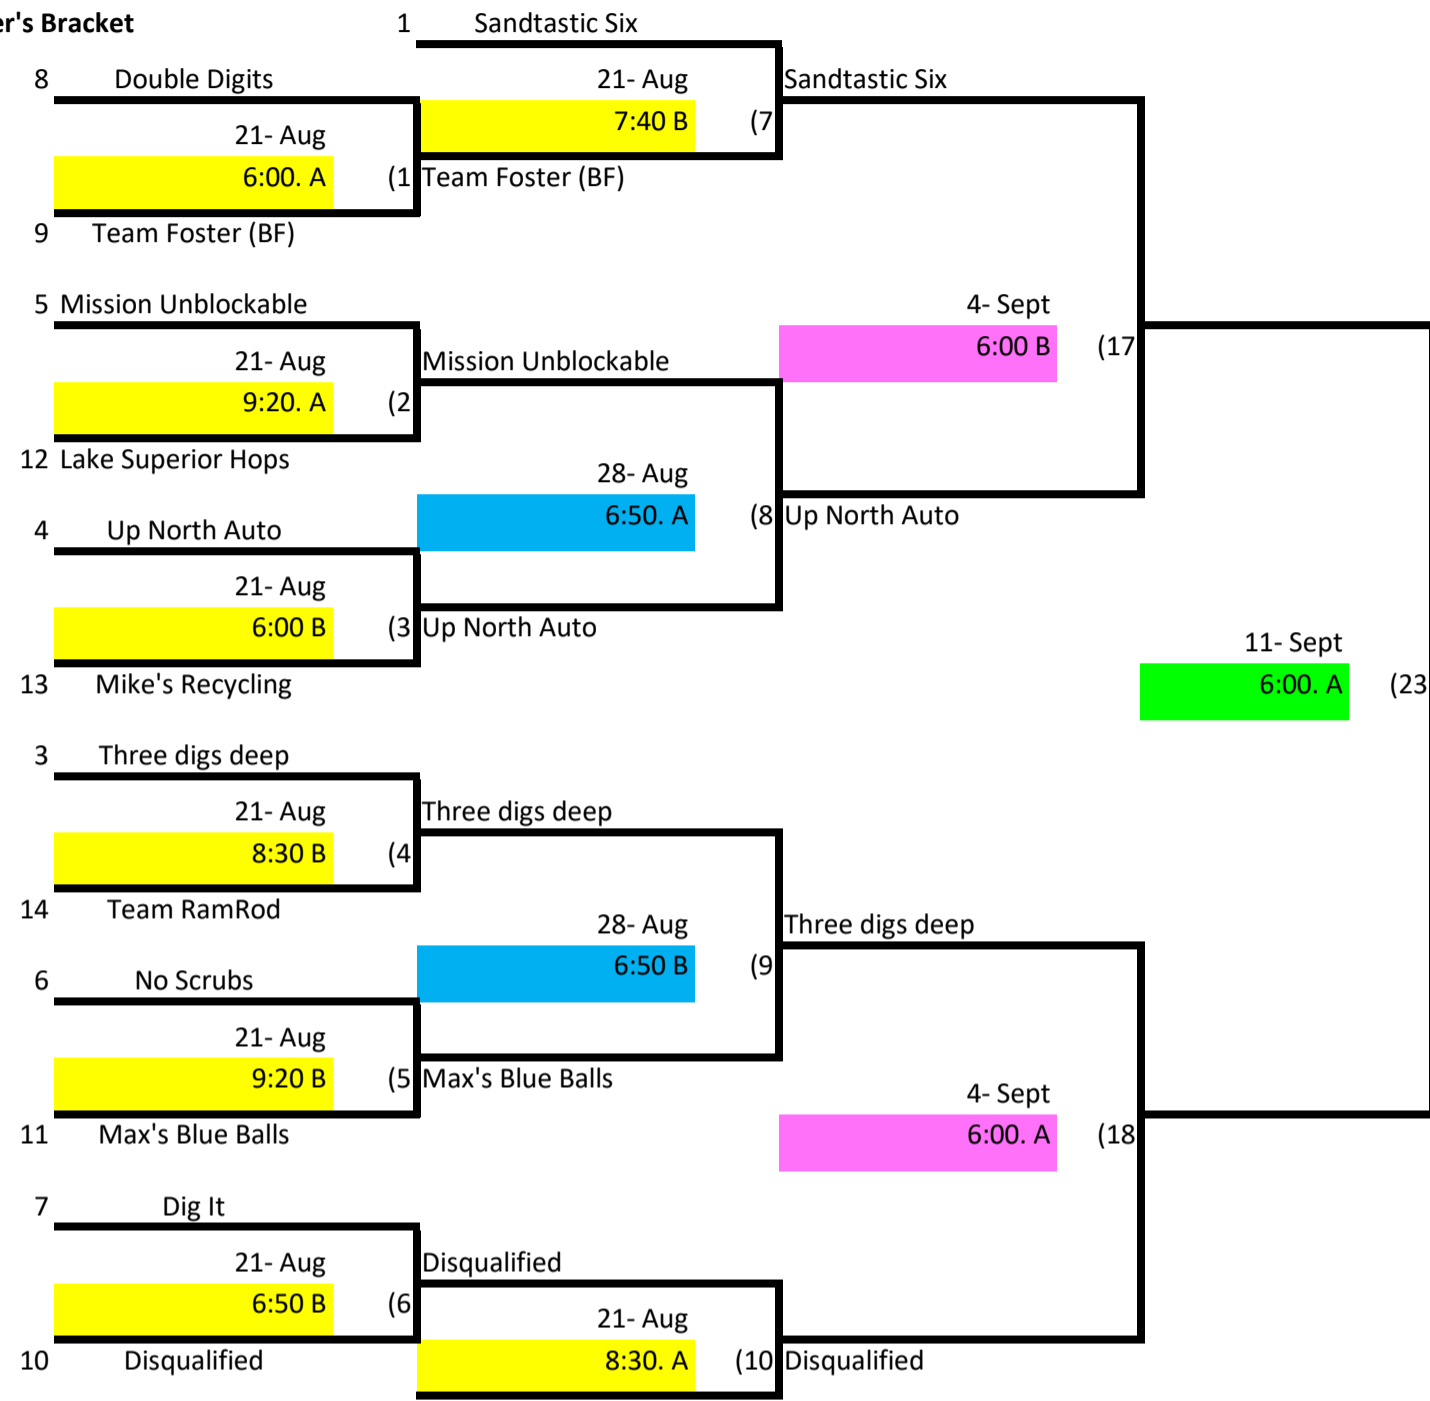

Skyline Volleyball Tuesday Night- Rec Div. 1

Winner's Bracket

Loser's Bracket

Key:

- Week 1
- Week 2
- Week 3
- Week 4

L26 If First Loss