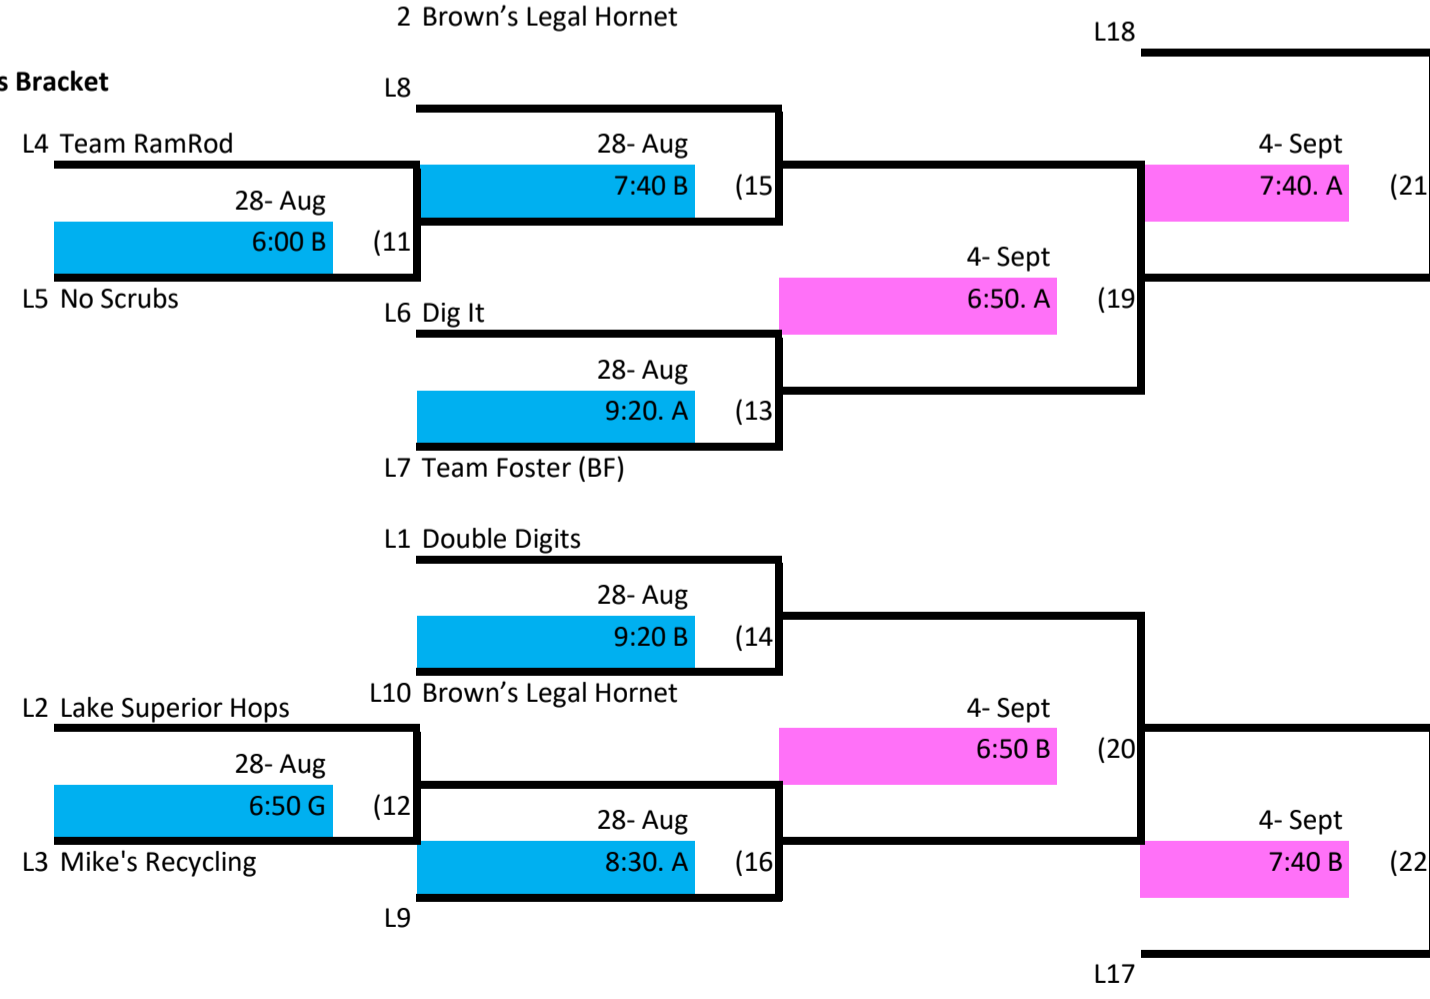

# Skyline Volleyball Tuesday Night- Rec Div. 1

## Winner's Bracket

## Loser's Bracket

Key:

- Week 1
- Week 2
- Week 3
- Week 4

L26 If First Loss