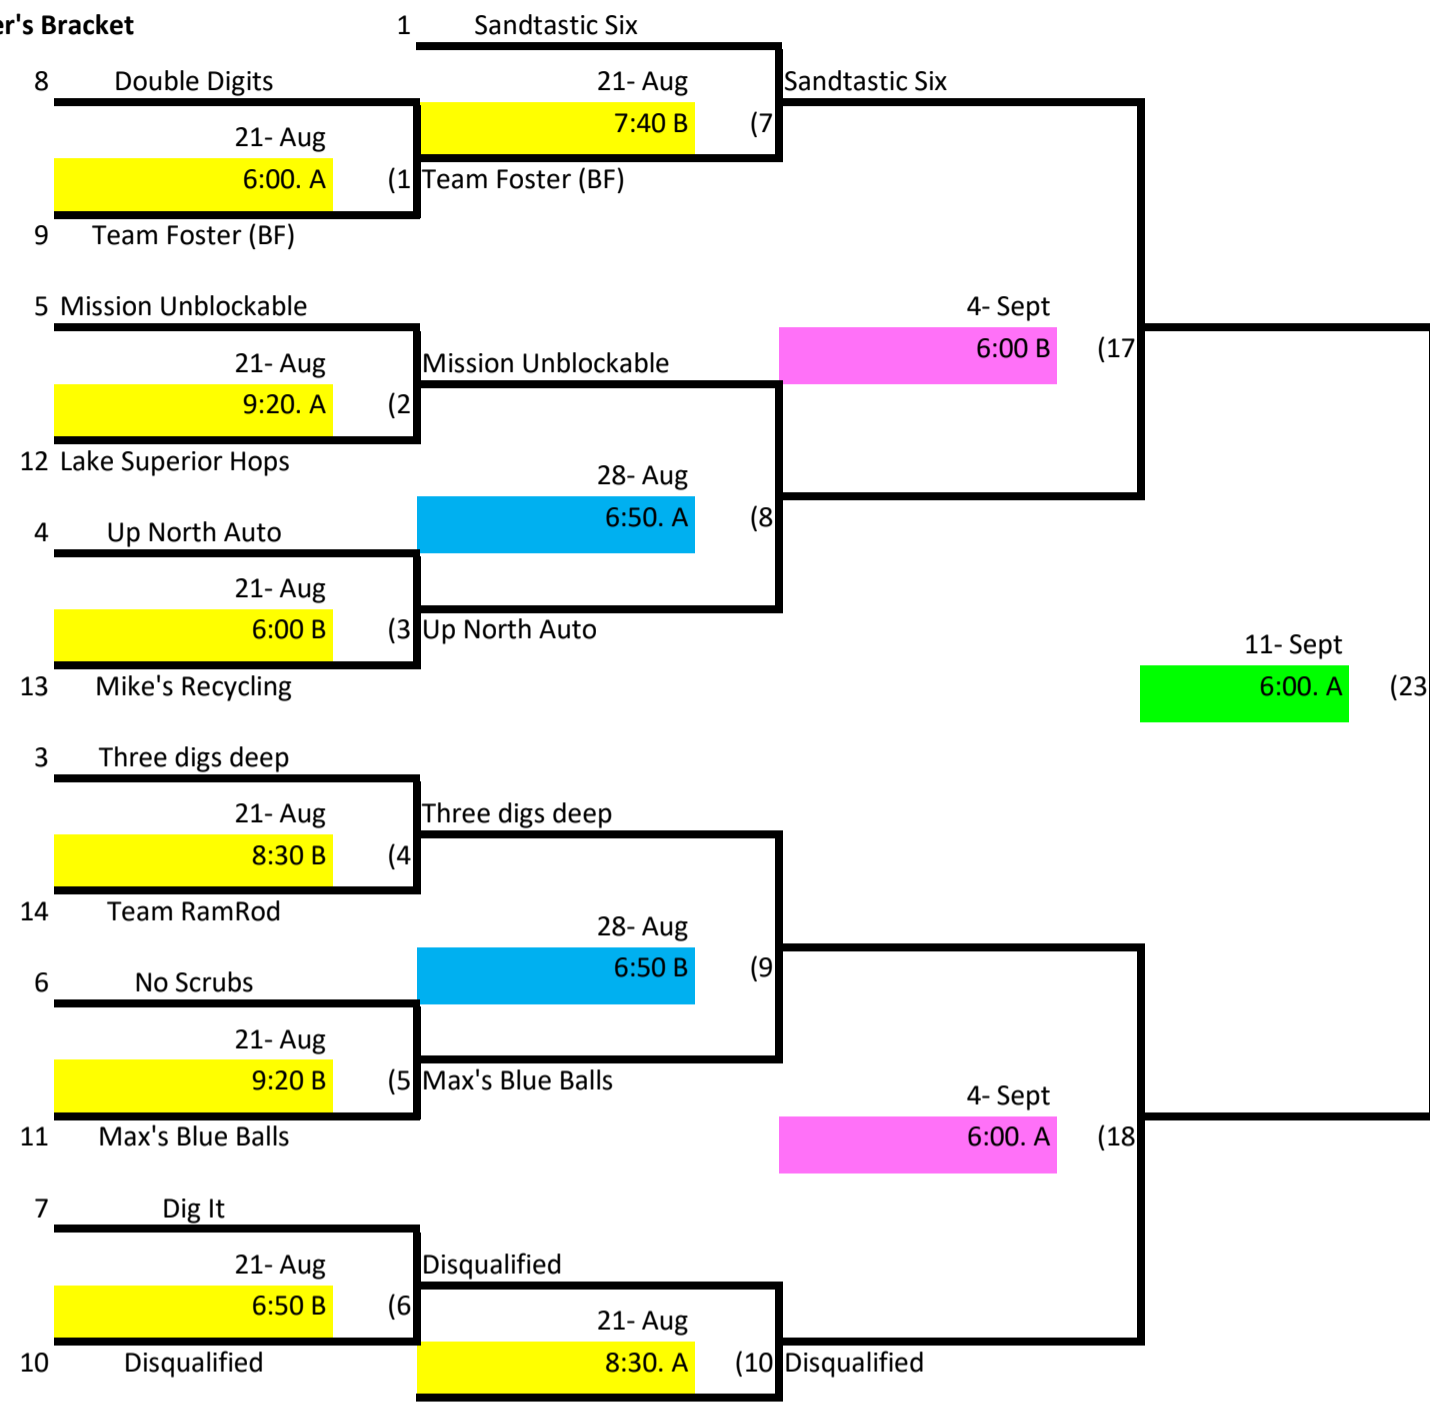

# Skyline Volleyball Tuesday Night- Rec Div. 1

## Winner's Bracket

## Loser's Bracket

Key:

- Week 1
- Week 2
- Week 3
- Week 4

L26 If First Loss