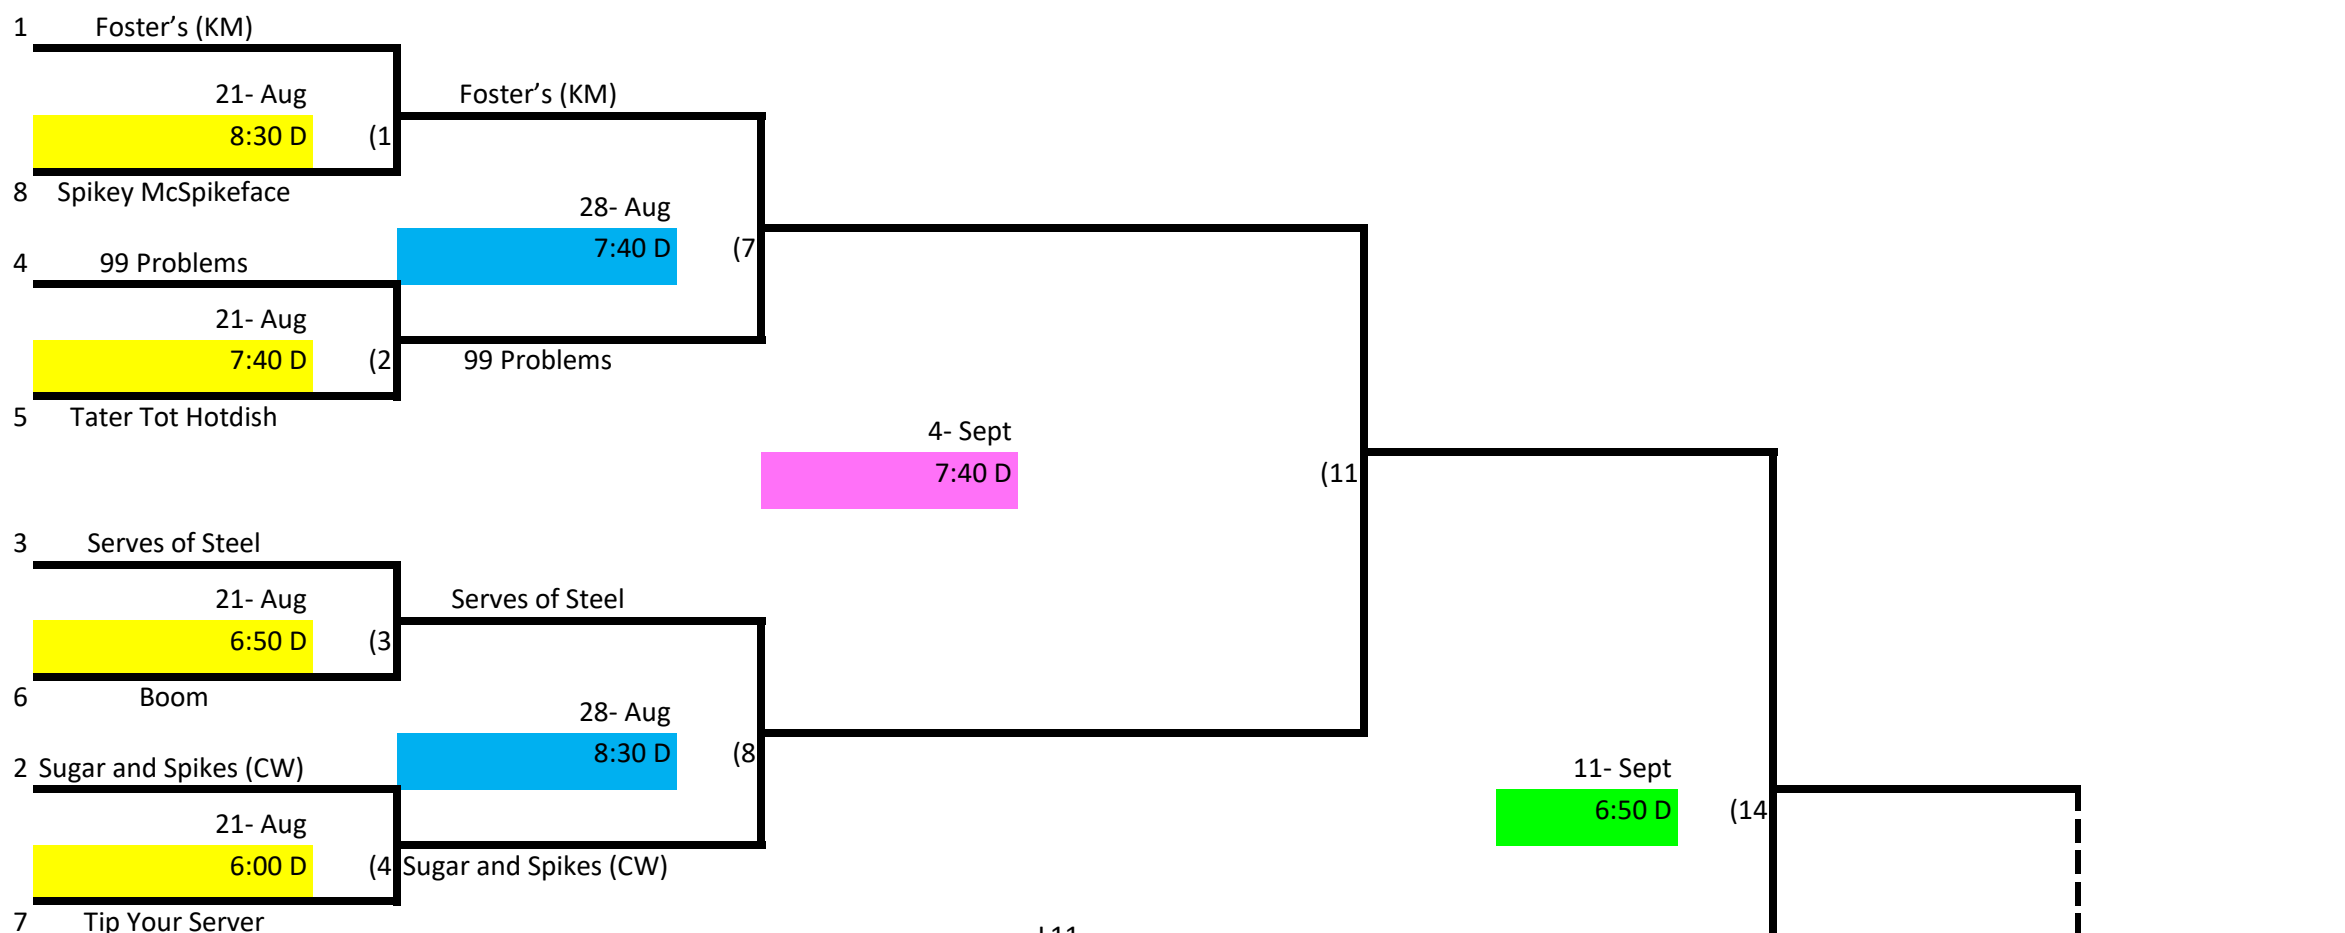

Skyline Volleyball Tuesday Night- Intermediate Upper

Winner's Bracket

Loser's Bracket

Key:

- Week 1
- Week 2
- Week 3
- Week 4

--- L14 If First Loss