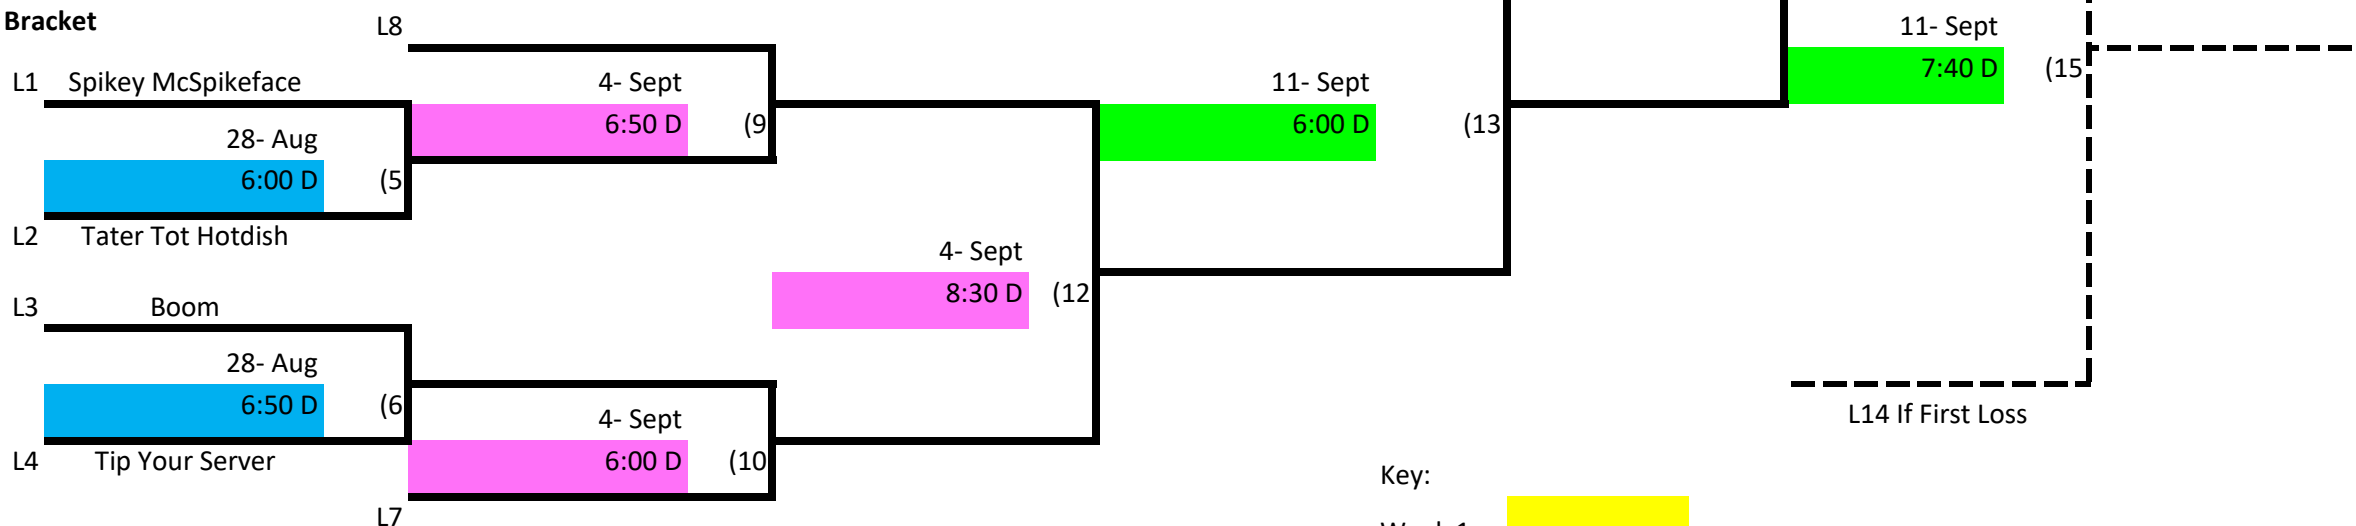

Skyline Volleyball Tuesday Night- Intermediate Upper

Winner's Bracket

Loser's Bracket

Key:

- Week 1
- Week 2
- Week 3
- Week 4

--- L14 If First Loss