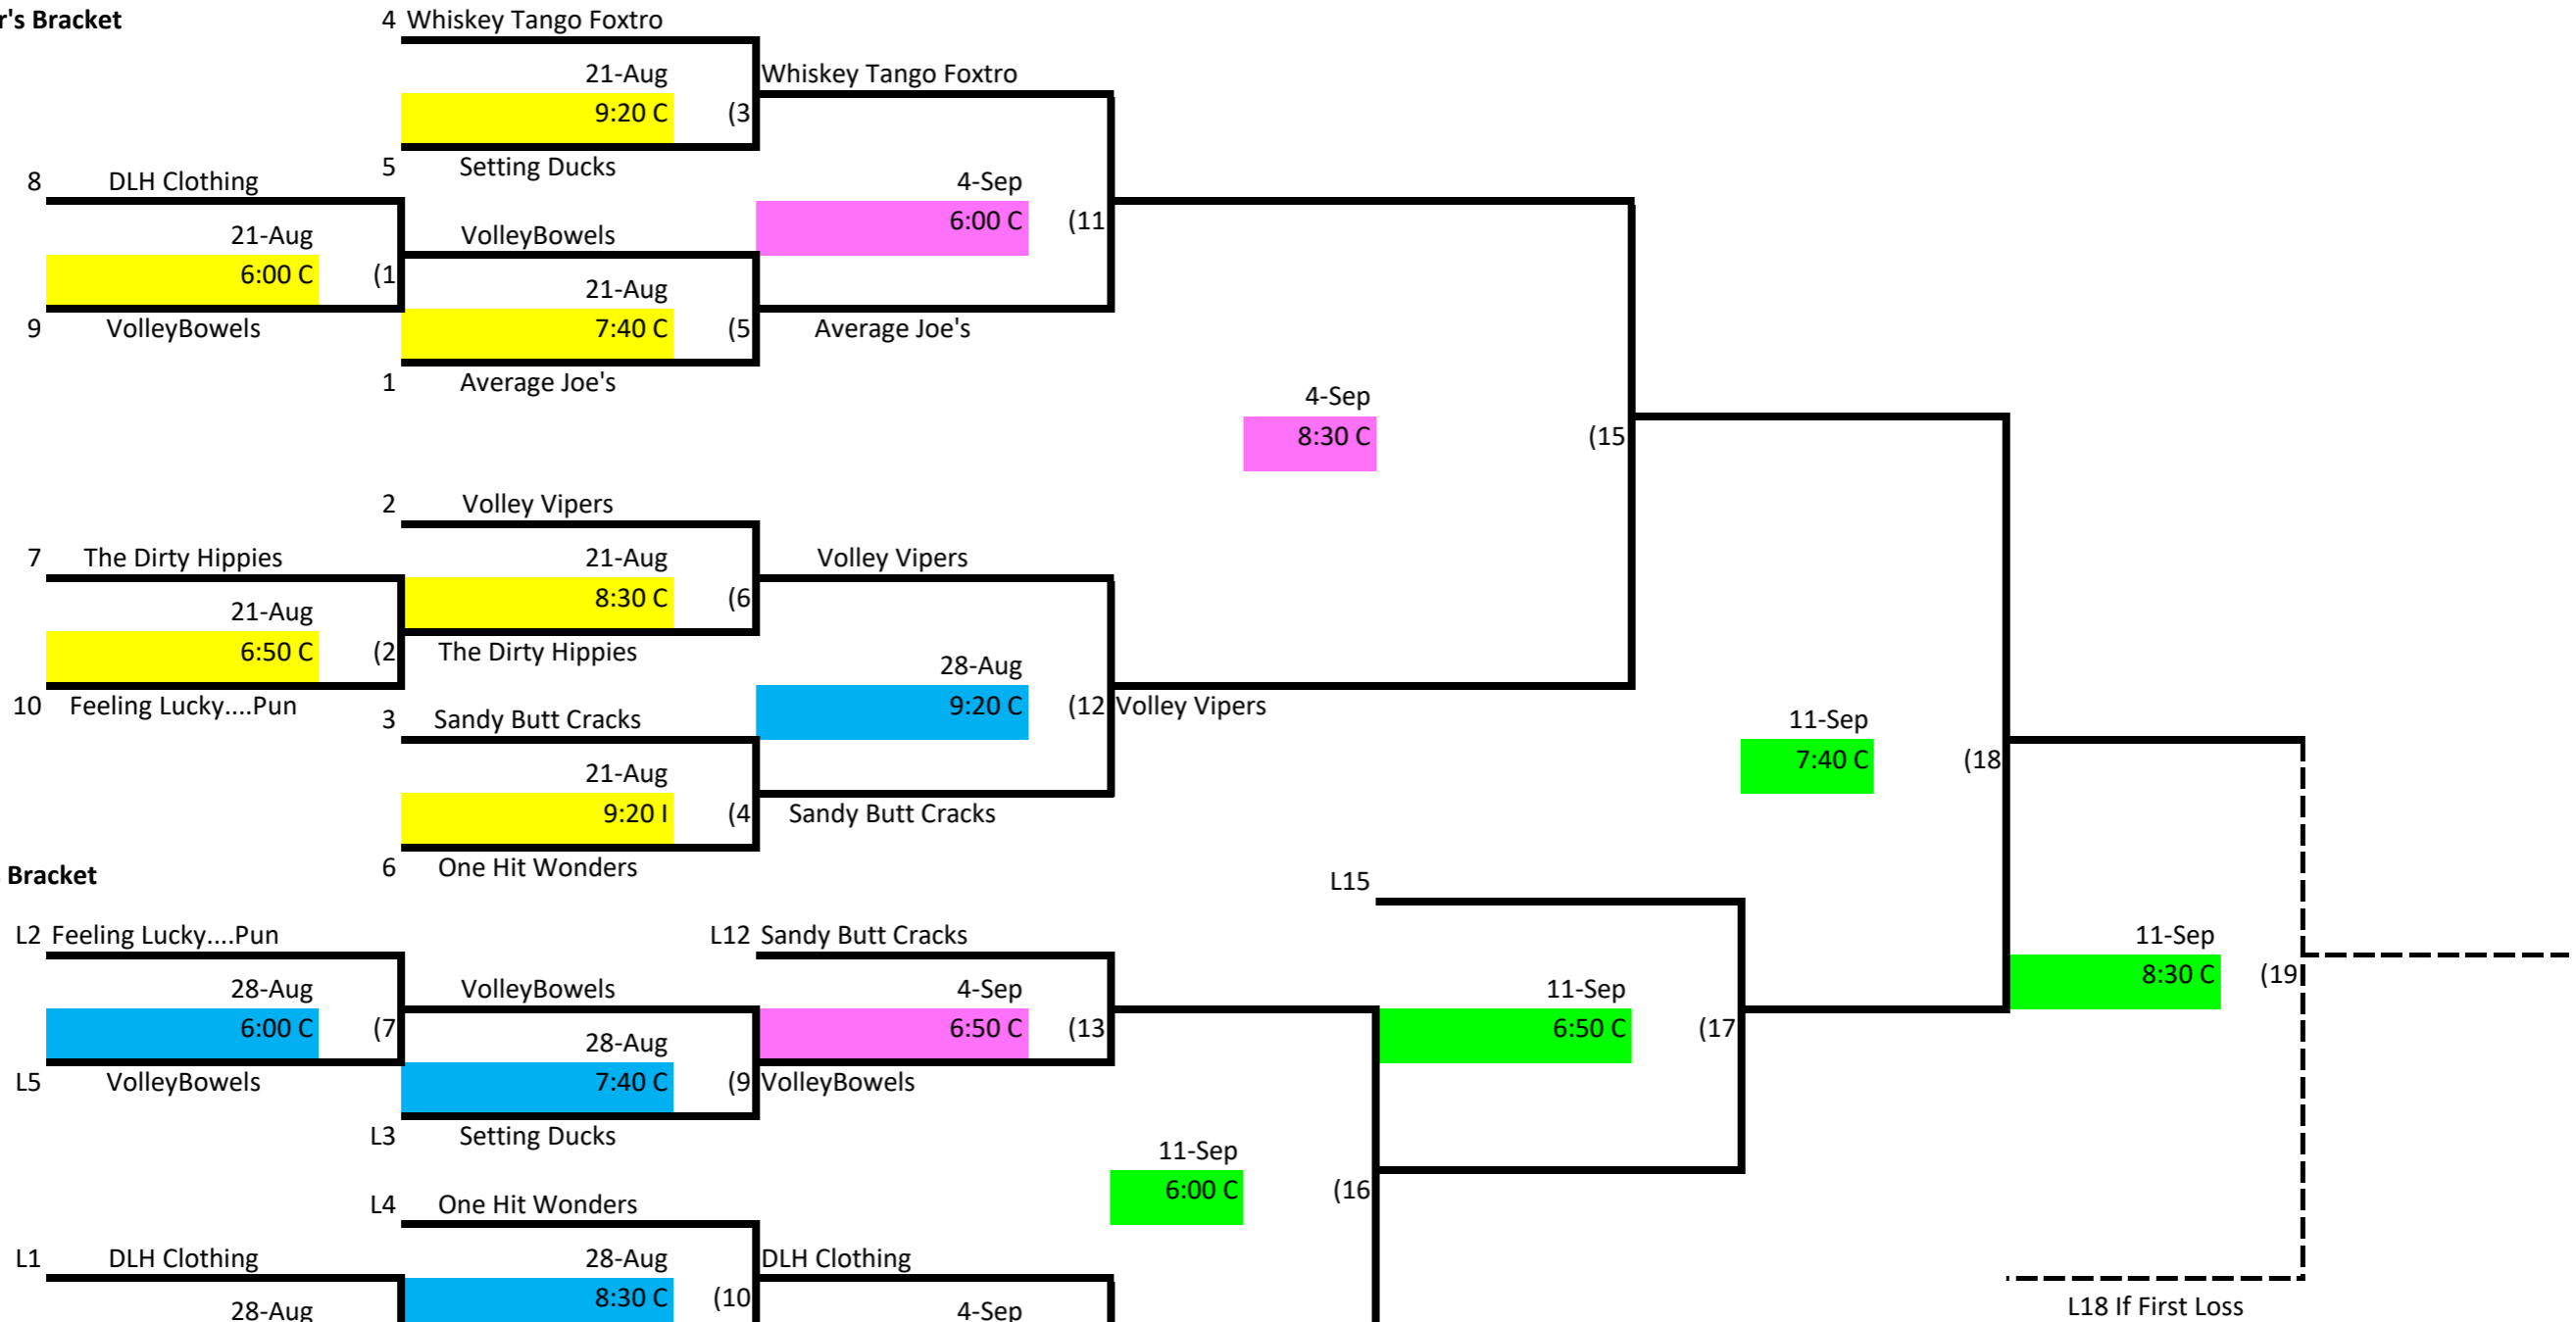

Skyline Volleyball Tuesday Night - Intermediate Lower Div. 3

Winner's Bracket

Loser's Bracket

L18 If First Loss