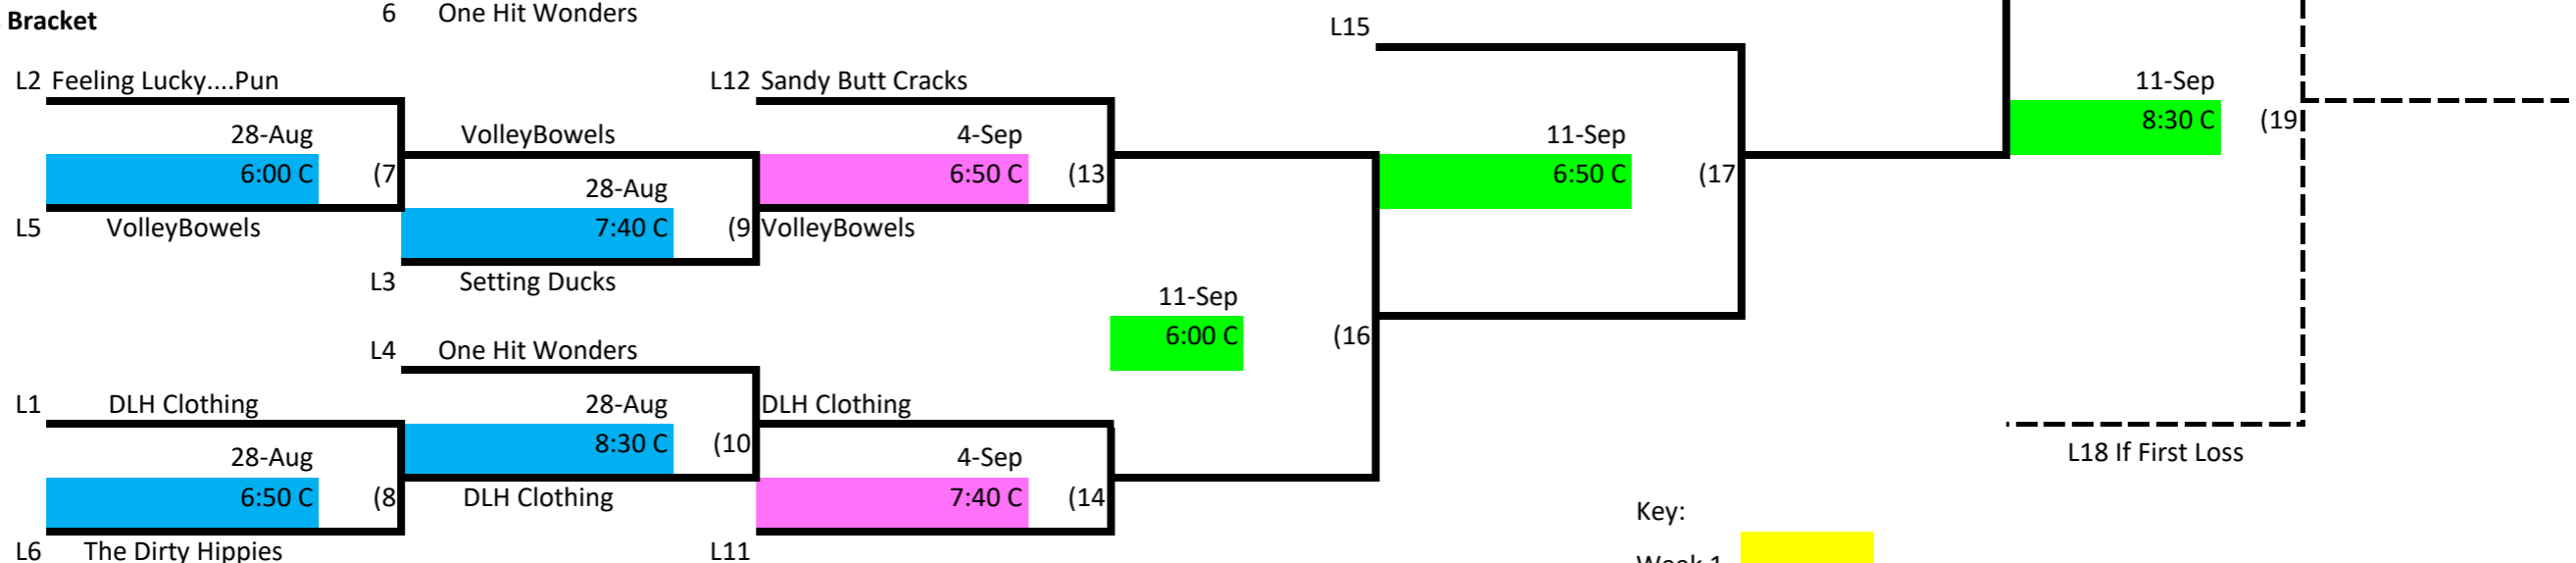

Skyline Volleyball Tuesday Night - Intermediate Lower Div. 3

Winner's Bracket

Loser's Bracket

L18 If First Loss