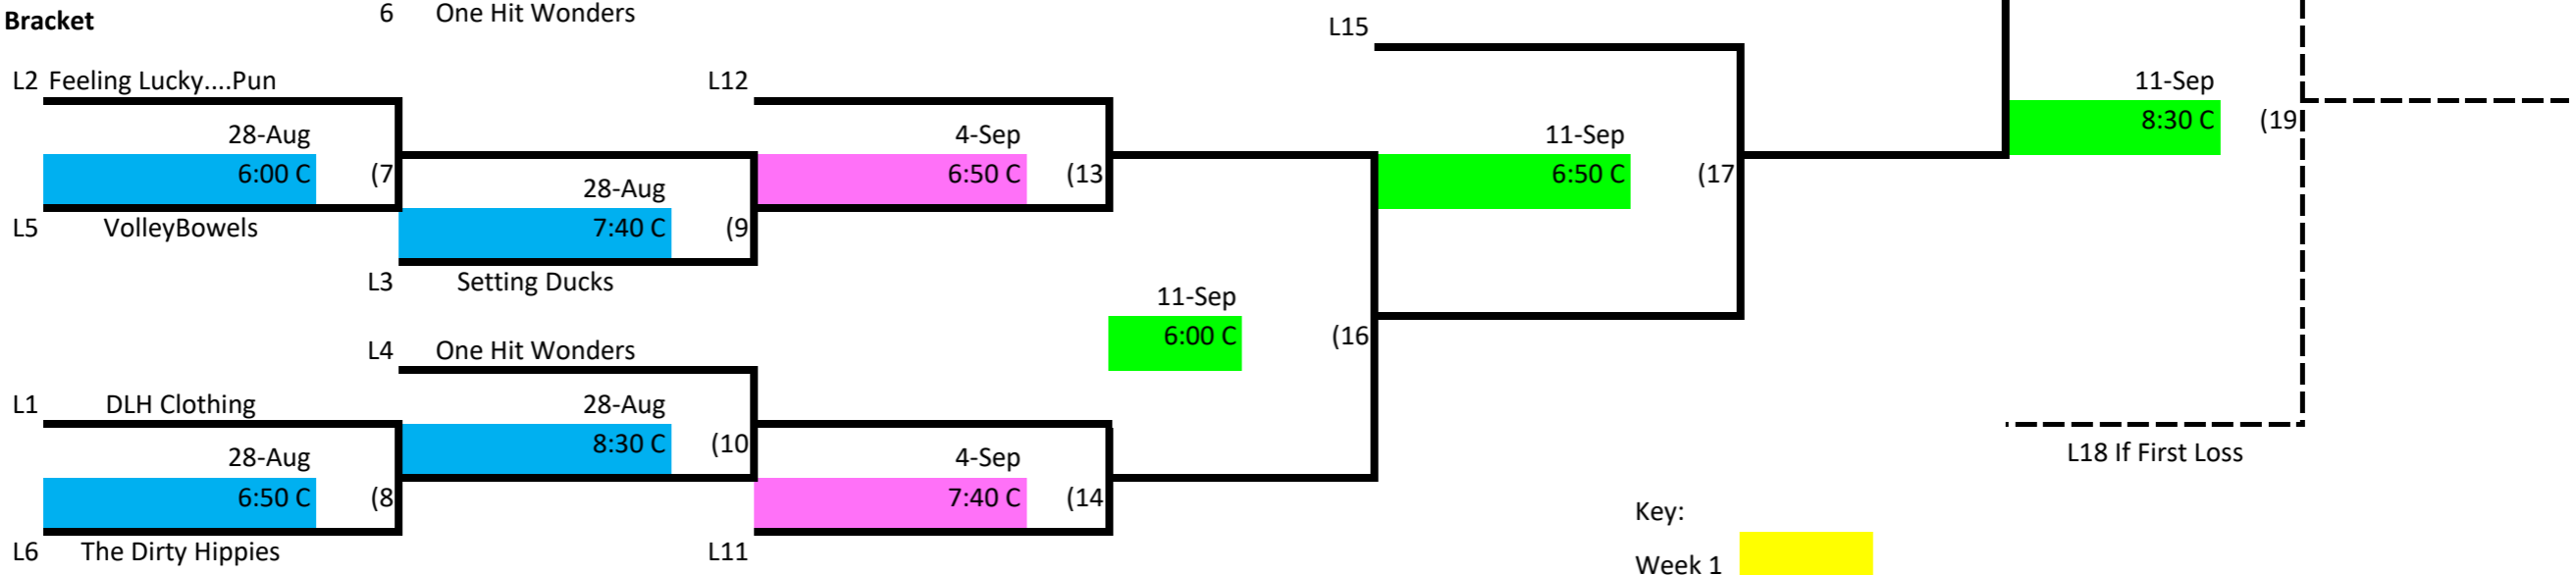

Skyline Volleyball Tuesday Night - Intermediate Lower Div. 3

Winner's Bracket

Loser's Bracket

L18 If First Loss