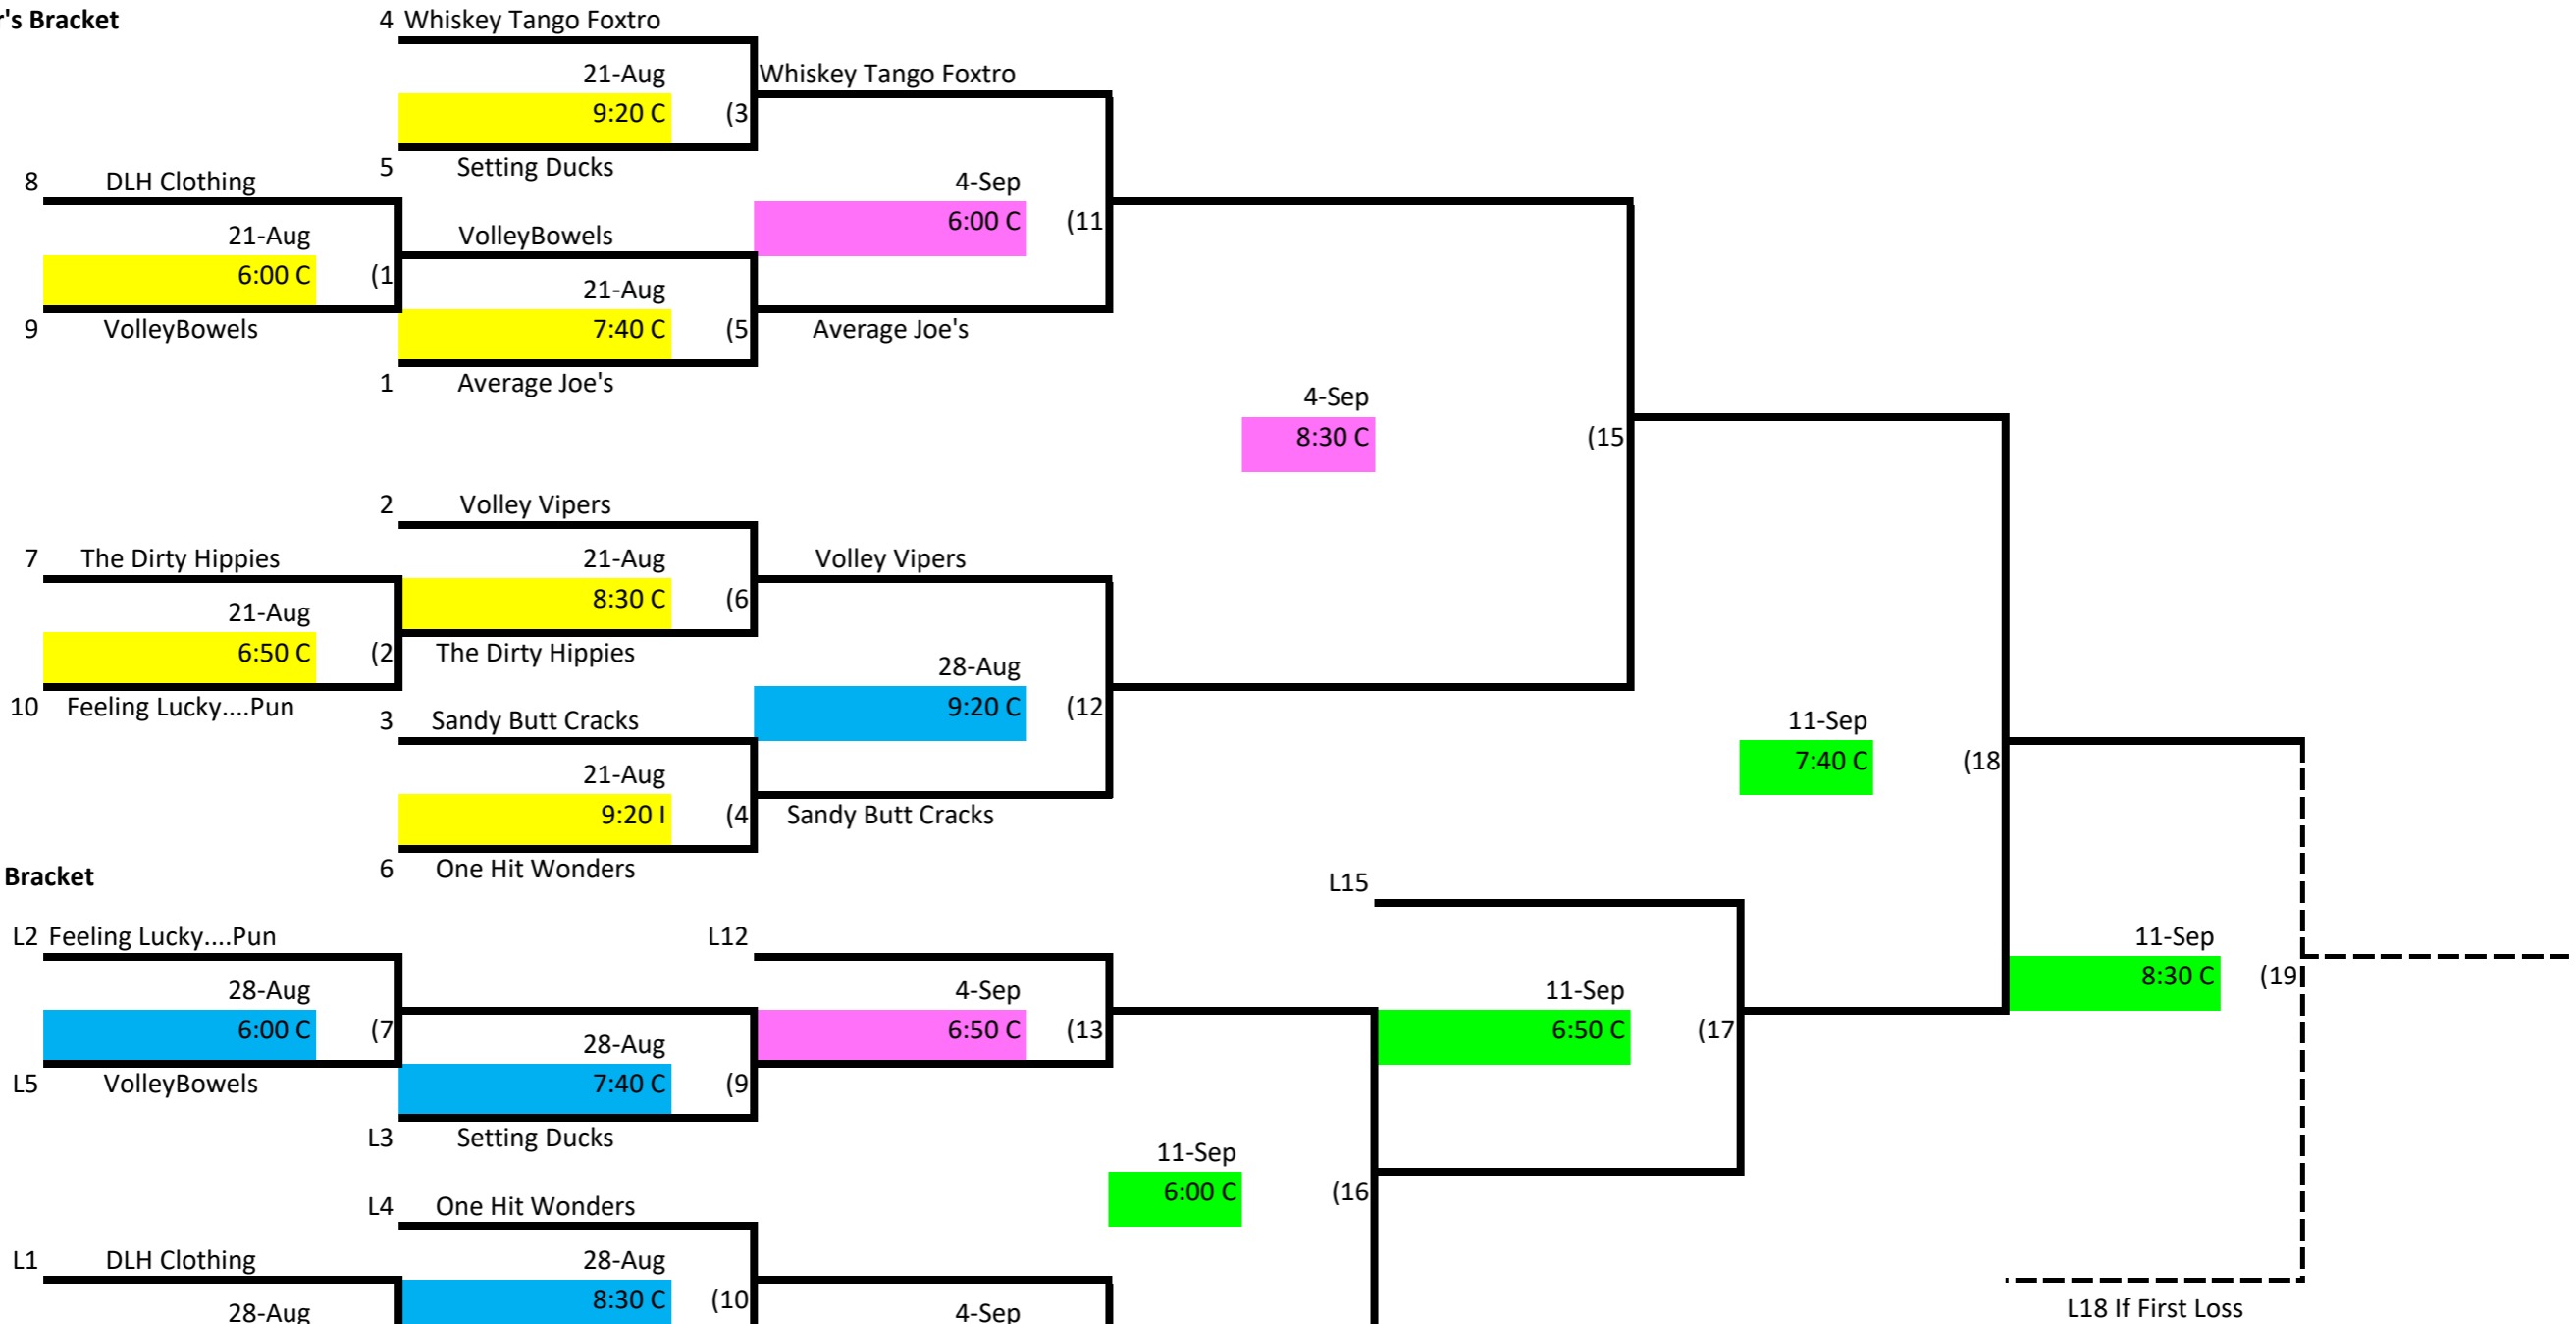

Skyline Volleyball Tuesday Night - Intermediate Lower Div. 3

Winner's Bracket

Loser's Bracket

L18 If First Loss