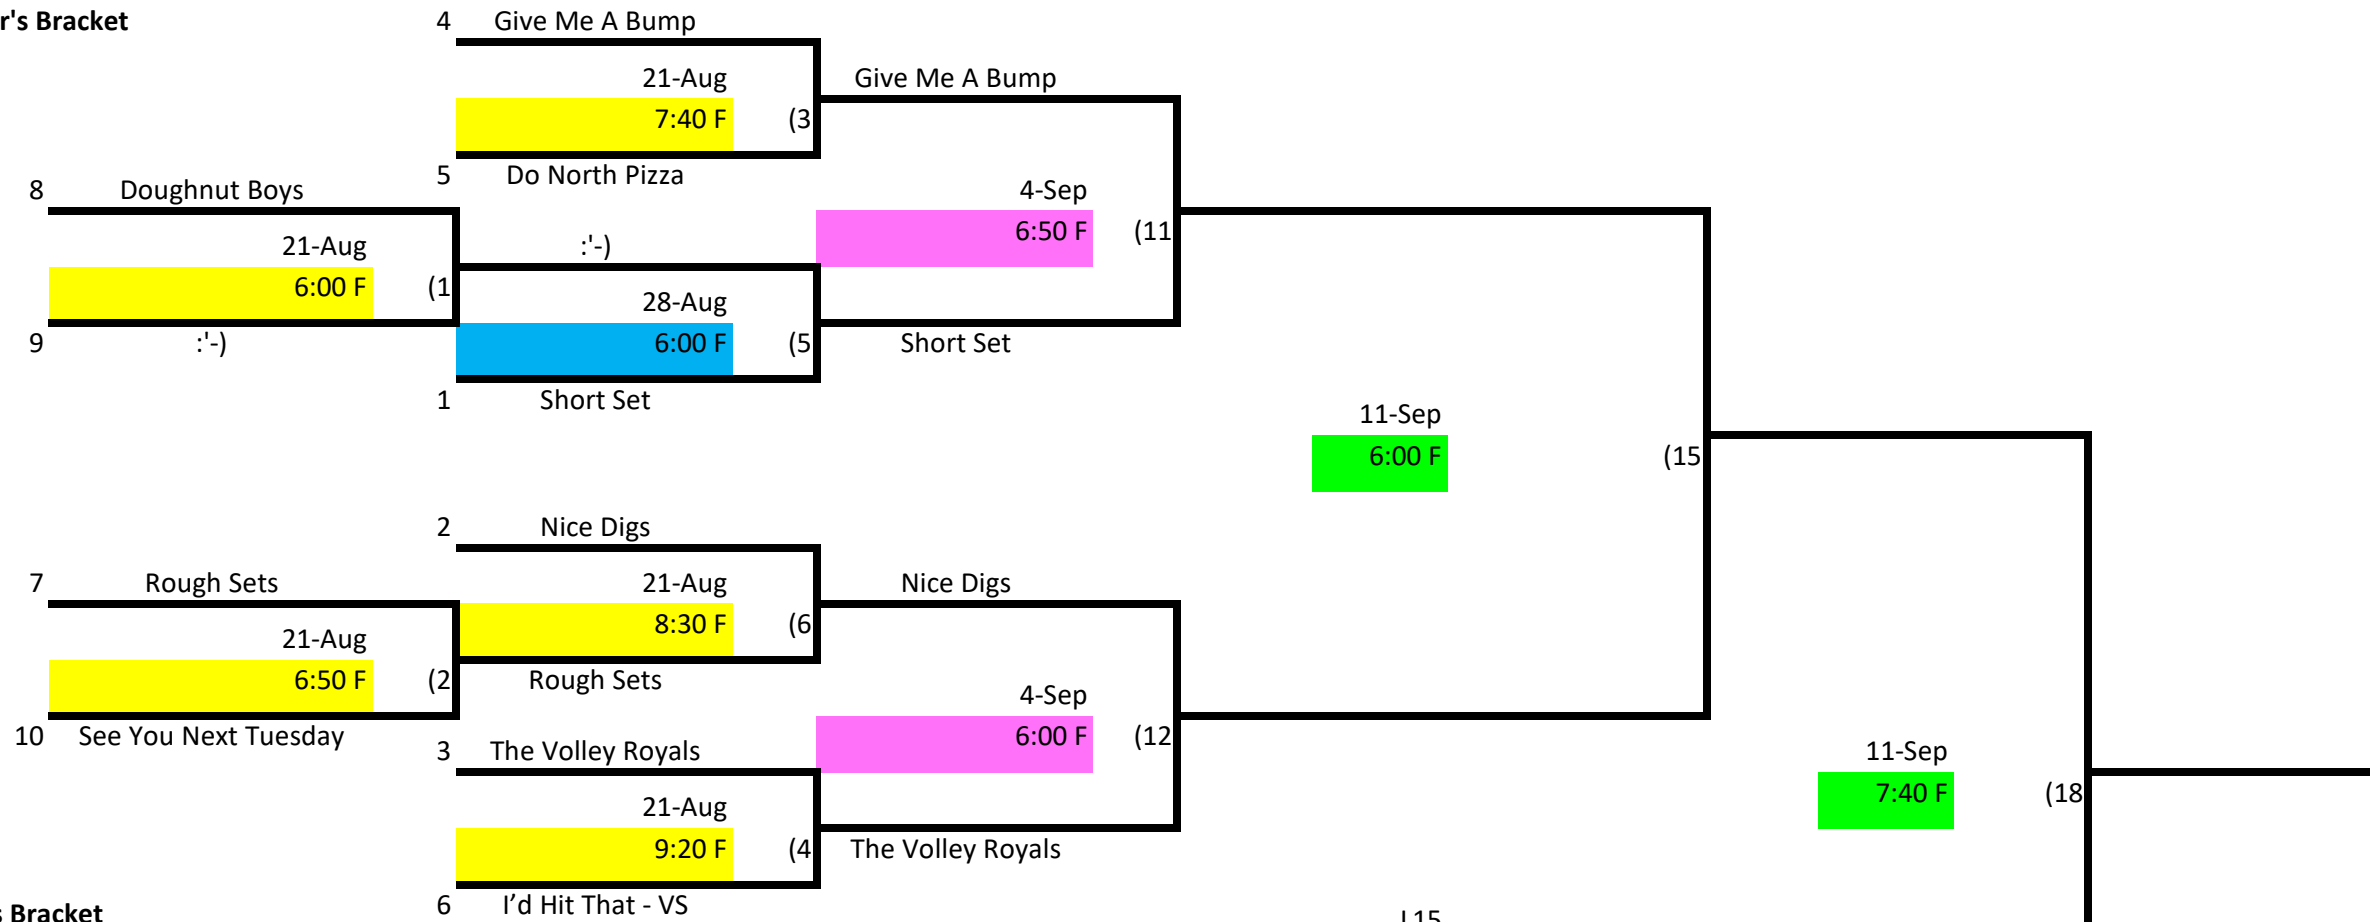

Skyline Volleyball Tuesday Night - Intermediate Lower Div. 2

Winner's Bracket

Loser's Bracket

Key:

- Week 1
- Week 2
- Week 3
- Week 4

L18 If First Loss