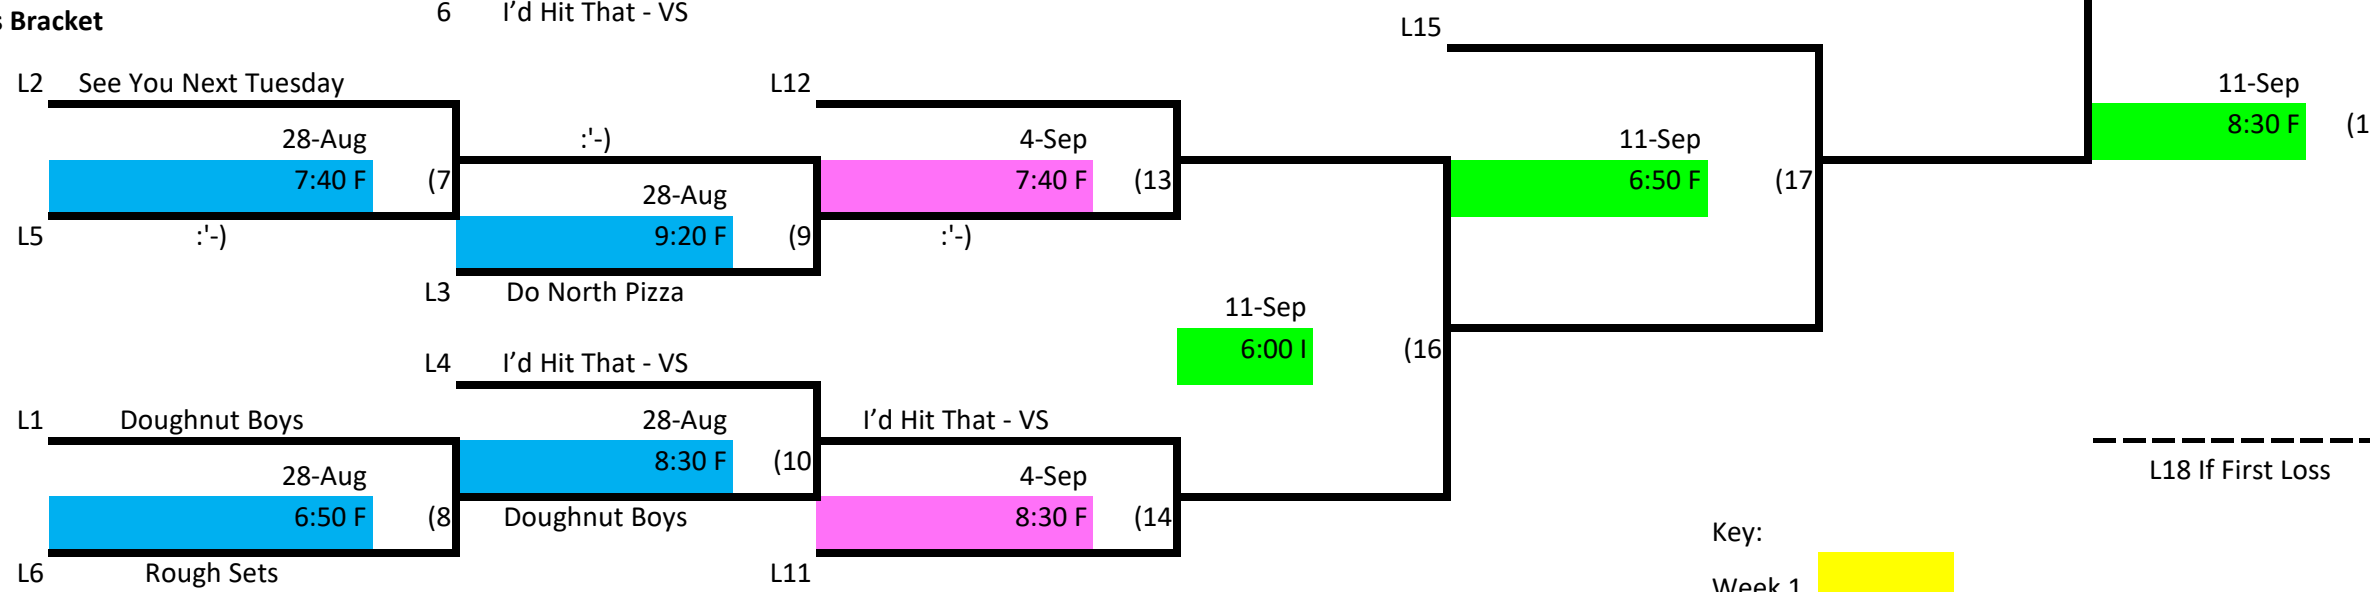

Skyline Volleyball Tuesday Night - Intermediate Lower Div. 2

Winner's Bracket

Loser's Bracket

Key:

- Week 1
- Week 2
- Week 3
- Week 4

L18 If First Loss