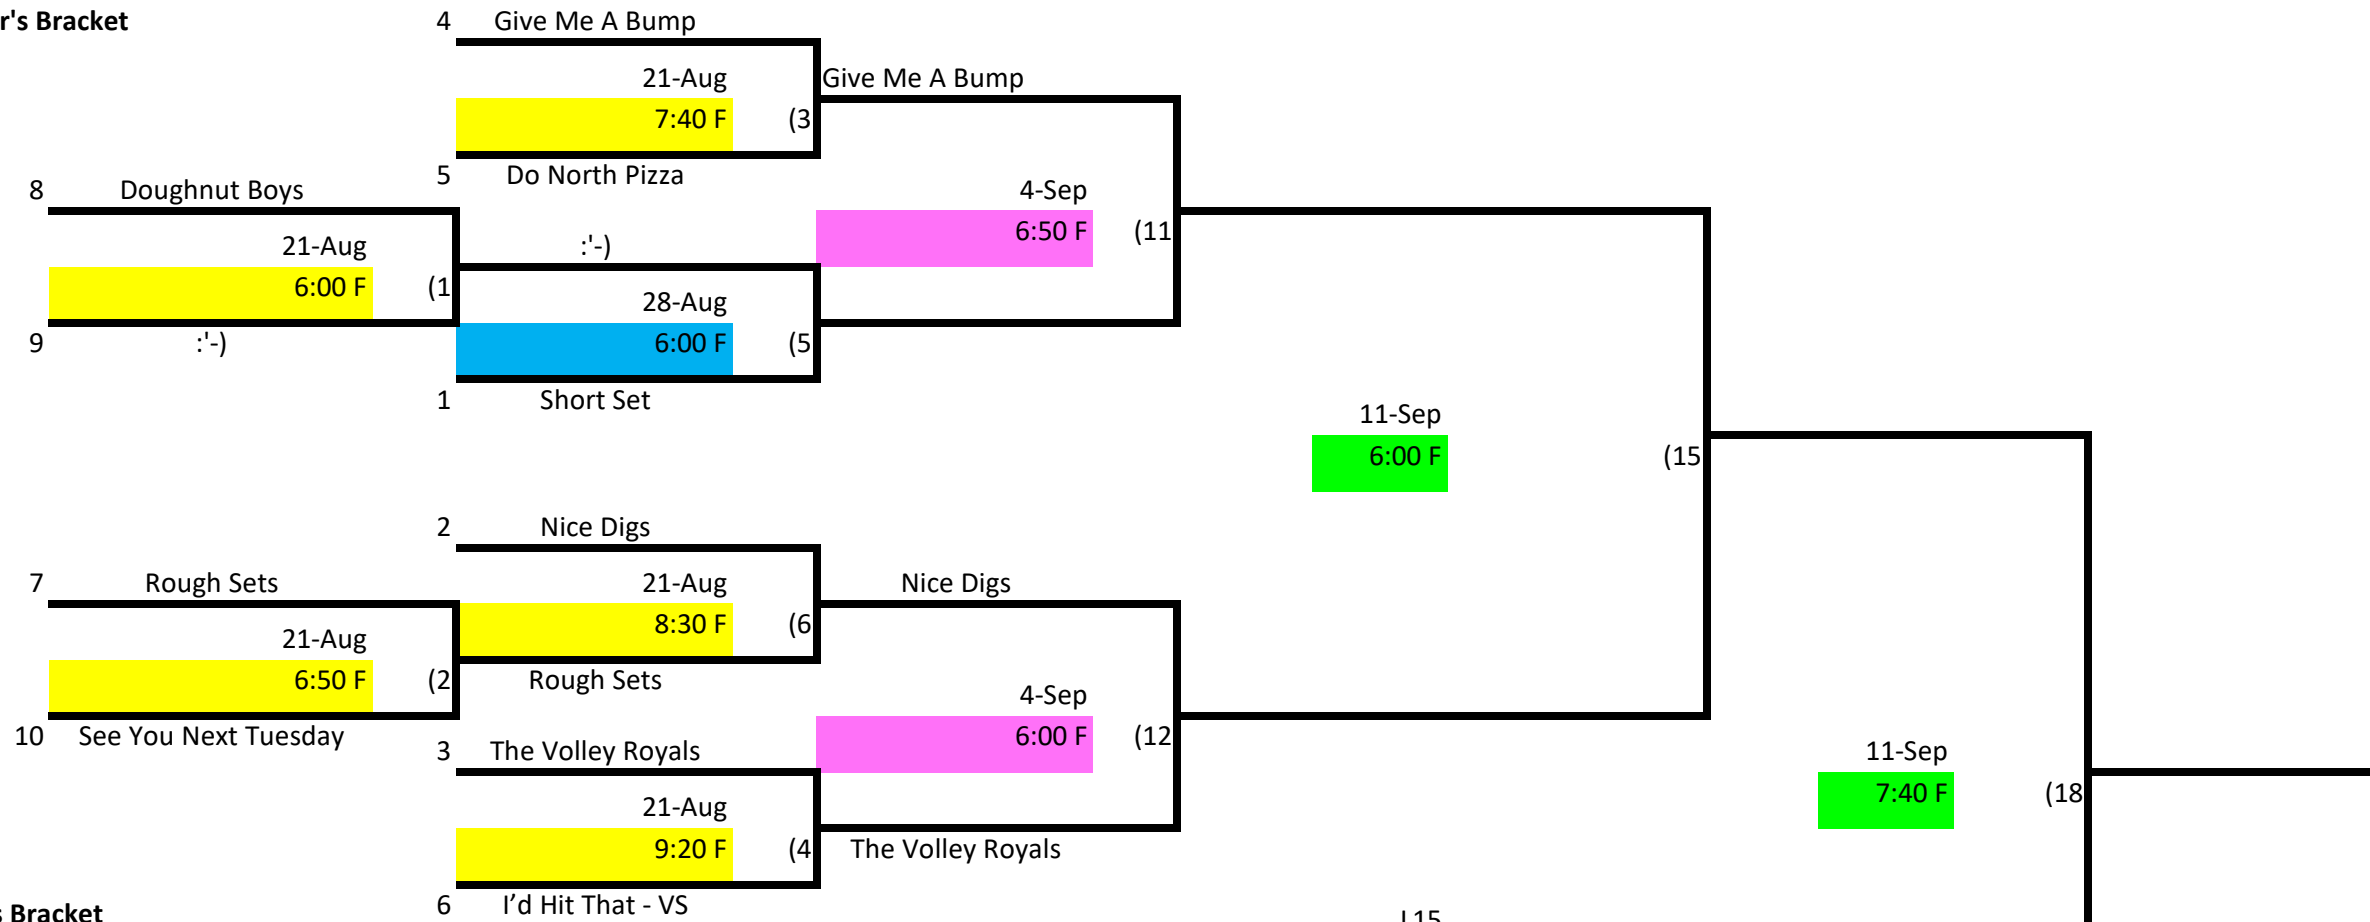

Skyline Volleyball Tuesday Night - Intermediate Lower Div. 2

Winner's Bracket

Loser's Bracket

Key:

- Week 1
- Week 2
- Week 3
- Week 4

L18 If First Loss