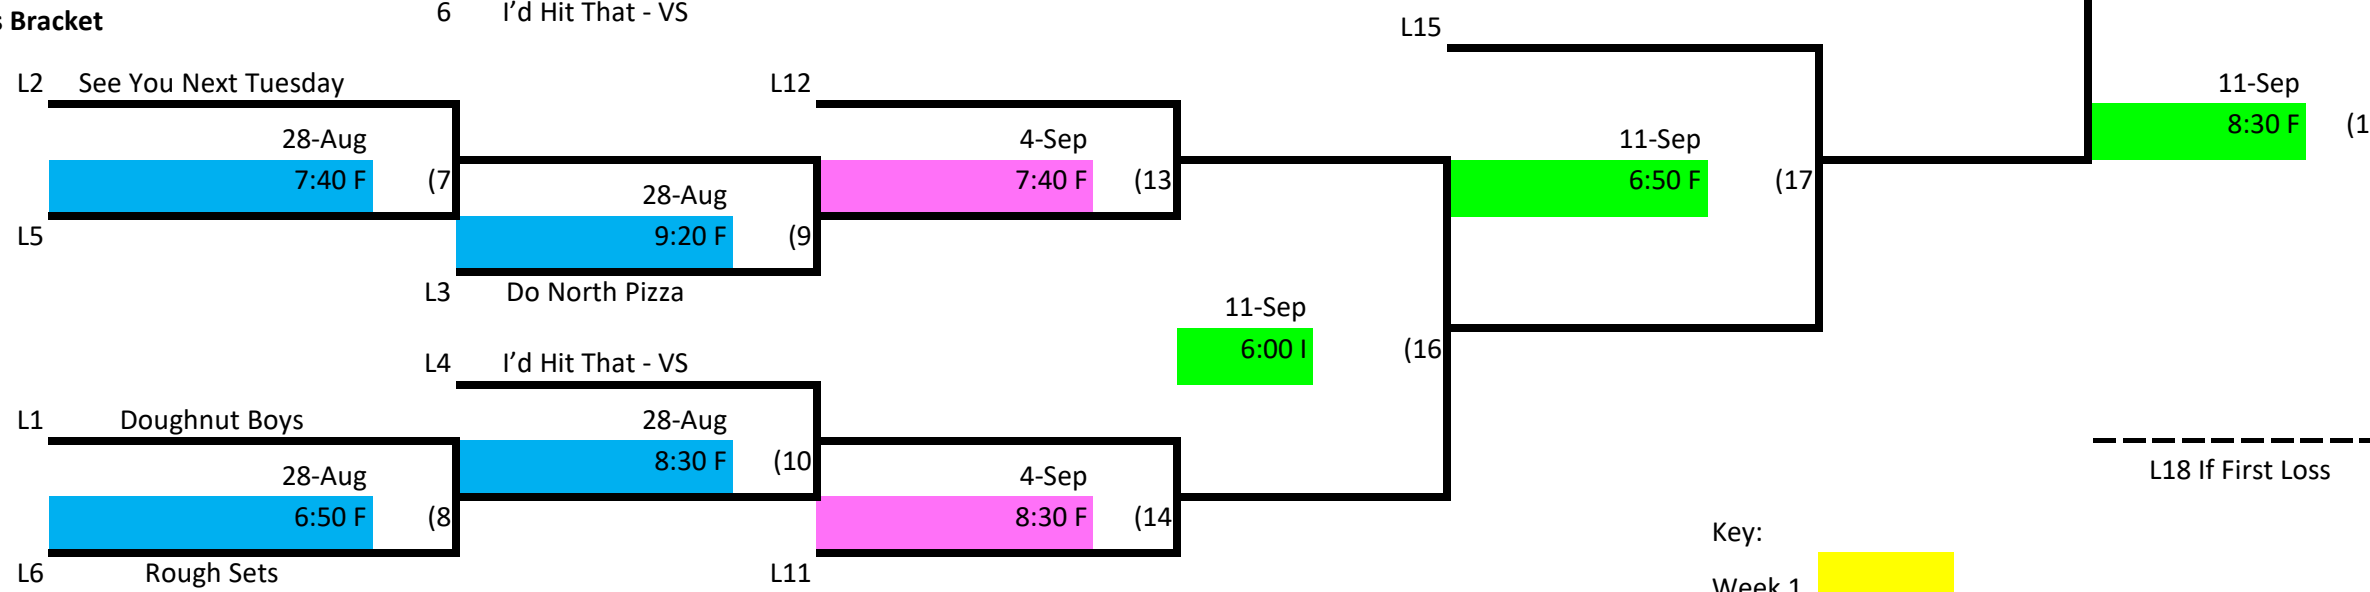

Skyline Volleyball Tuesday Night - Intermediate Lower Div. 2

Winner's Bracket

Loser's Bracket

Key:

- Week 1
- Week 2
- Week 3
- Week 4

L18 If First Loss