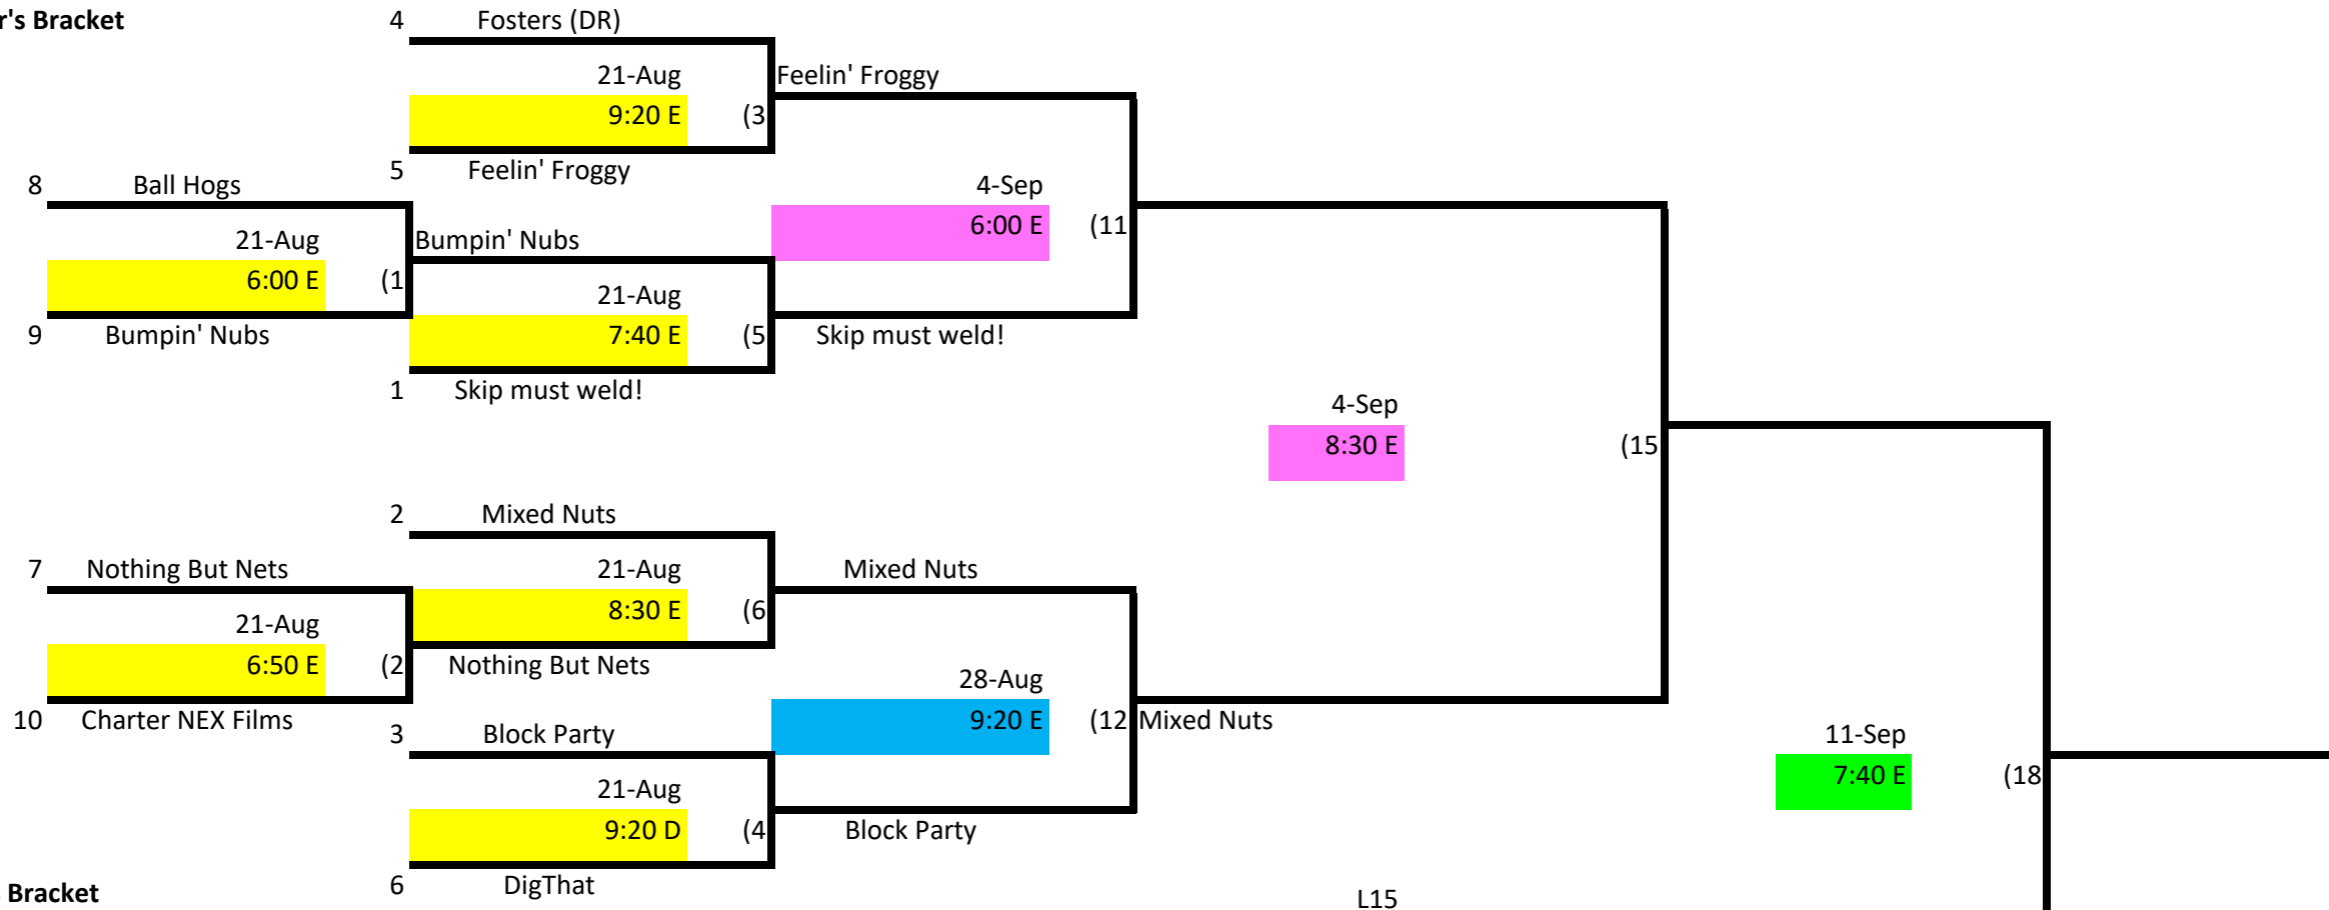

# Skyline Volleyball Tuesday Night - Intermediate Lower Div. 1

## Winner's Bracket

## Loser's Bracket

Key:

- Week 1
- Week 2
- Week 3
- Week 4