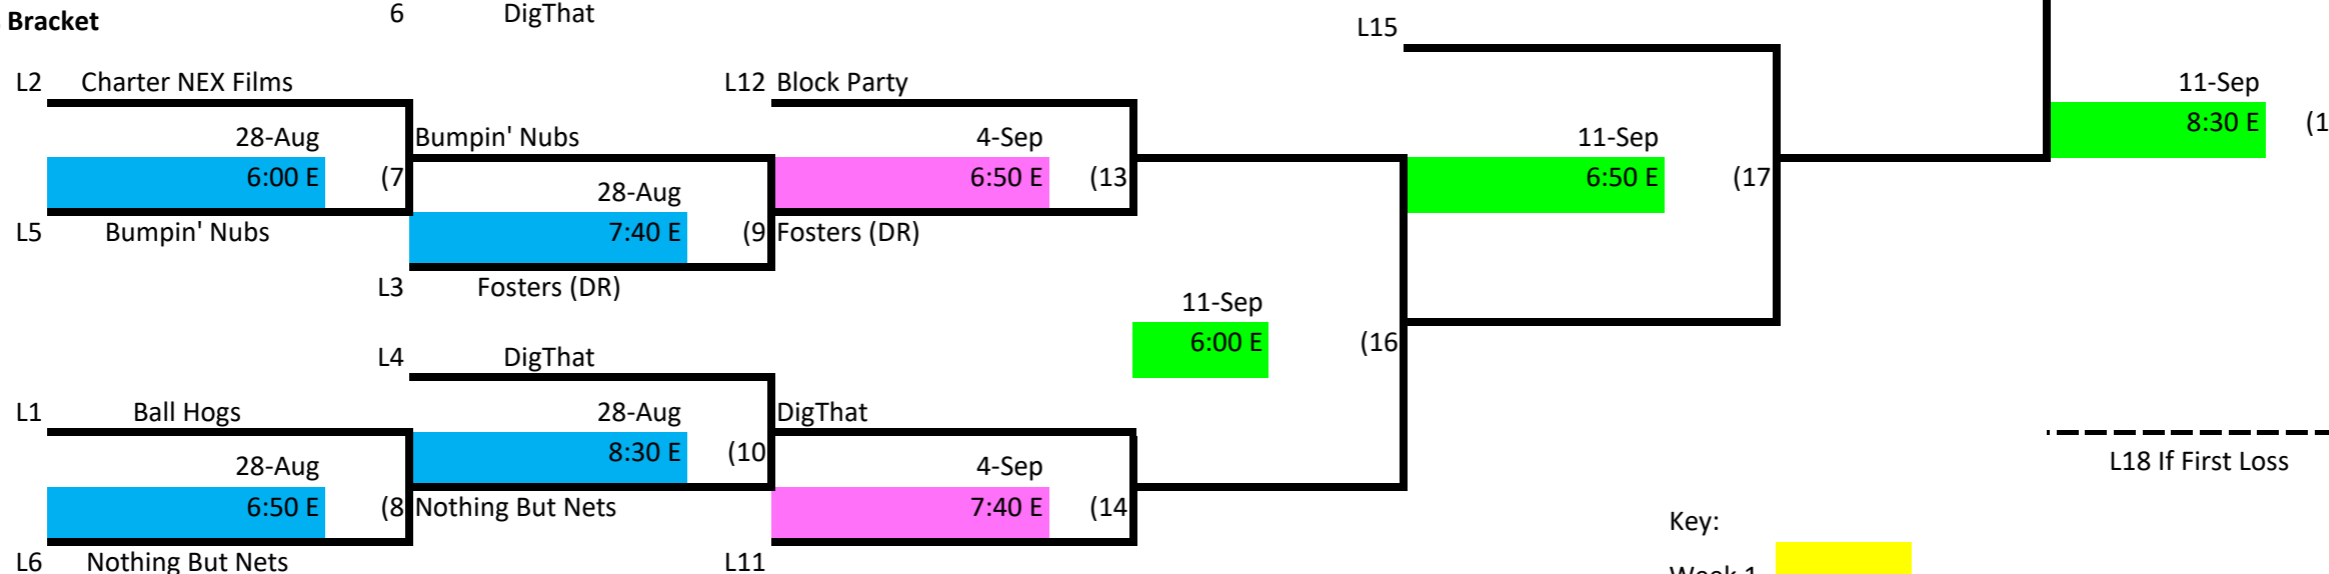

# Skyline Volleyball Tuesday Night - Intermediate Lower Div. 1

## Winner's Bracket

## Loser's Bracket

Key:

- Week 1
- Week 2
- Week 3
- Week 4