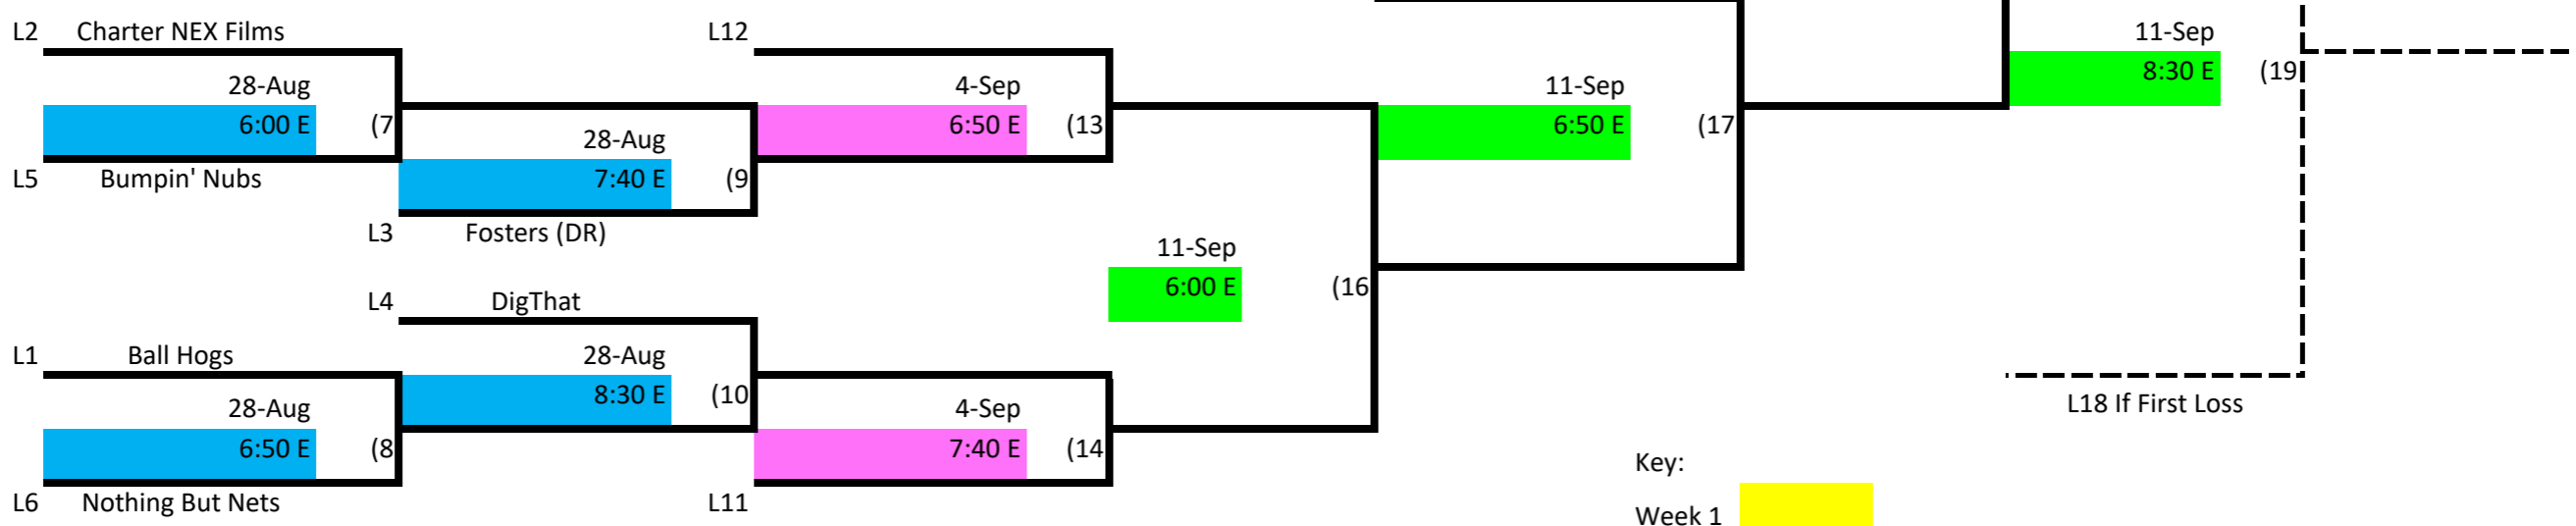

# Skyline Volleyball Tuesday Night - Intermediate Lower Div. 1

## Winner's Bracket

## Loser's Bracket

L18 If First Loss