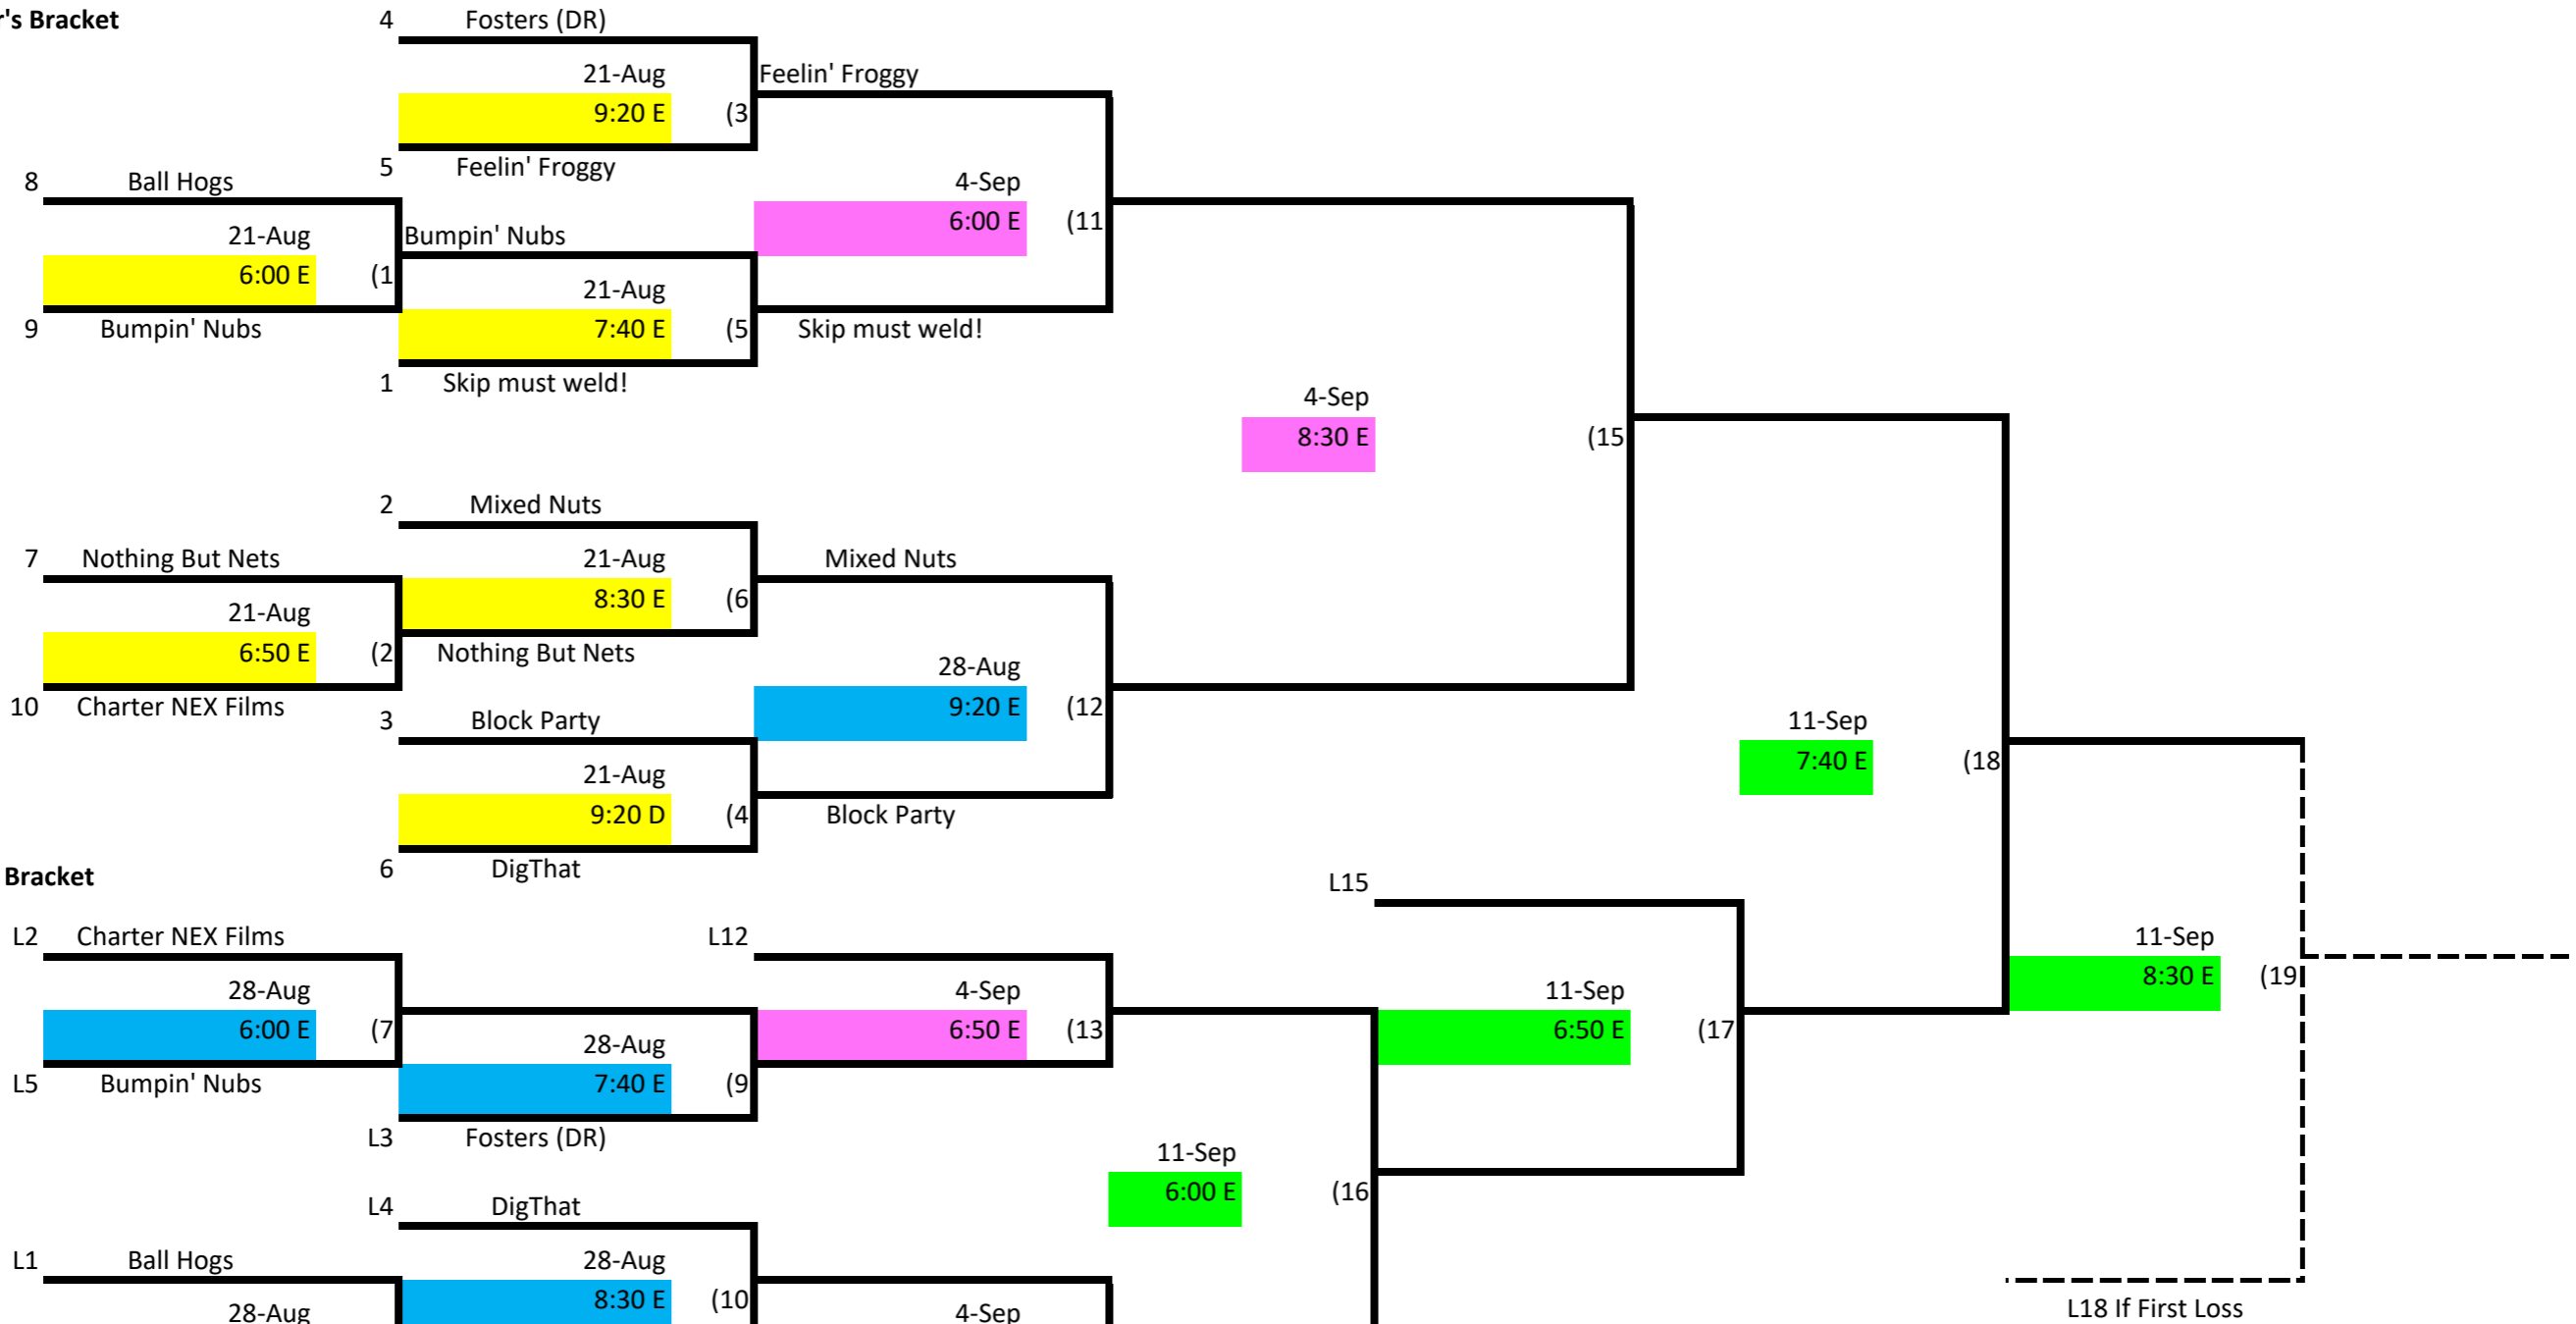

# Skyline Volleyball Tuesday Night - Intermediate Lower Div. 1

## Winner's Bracket

## Loser's Bracket

L18 If First Loss