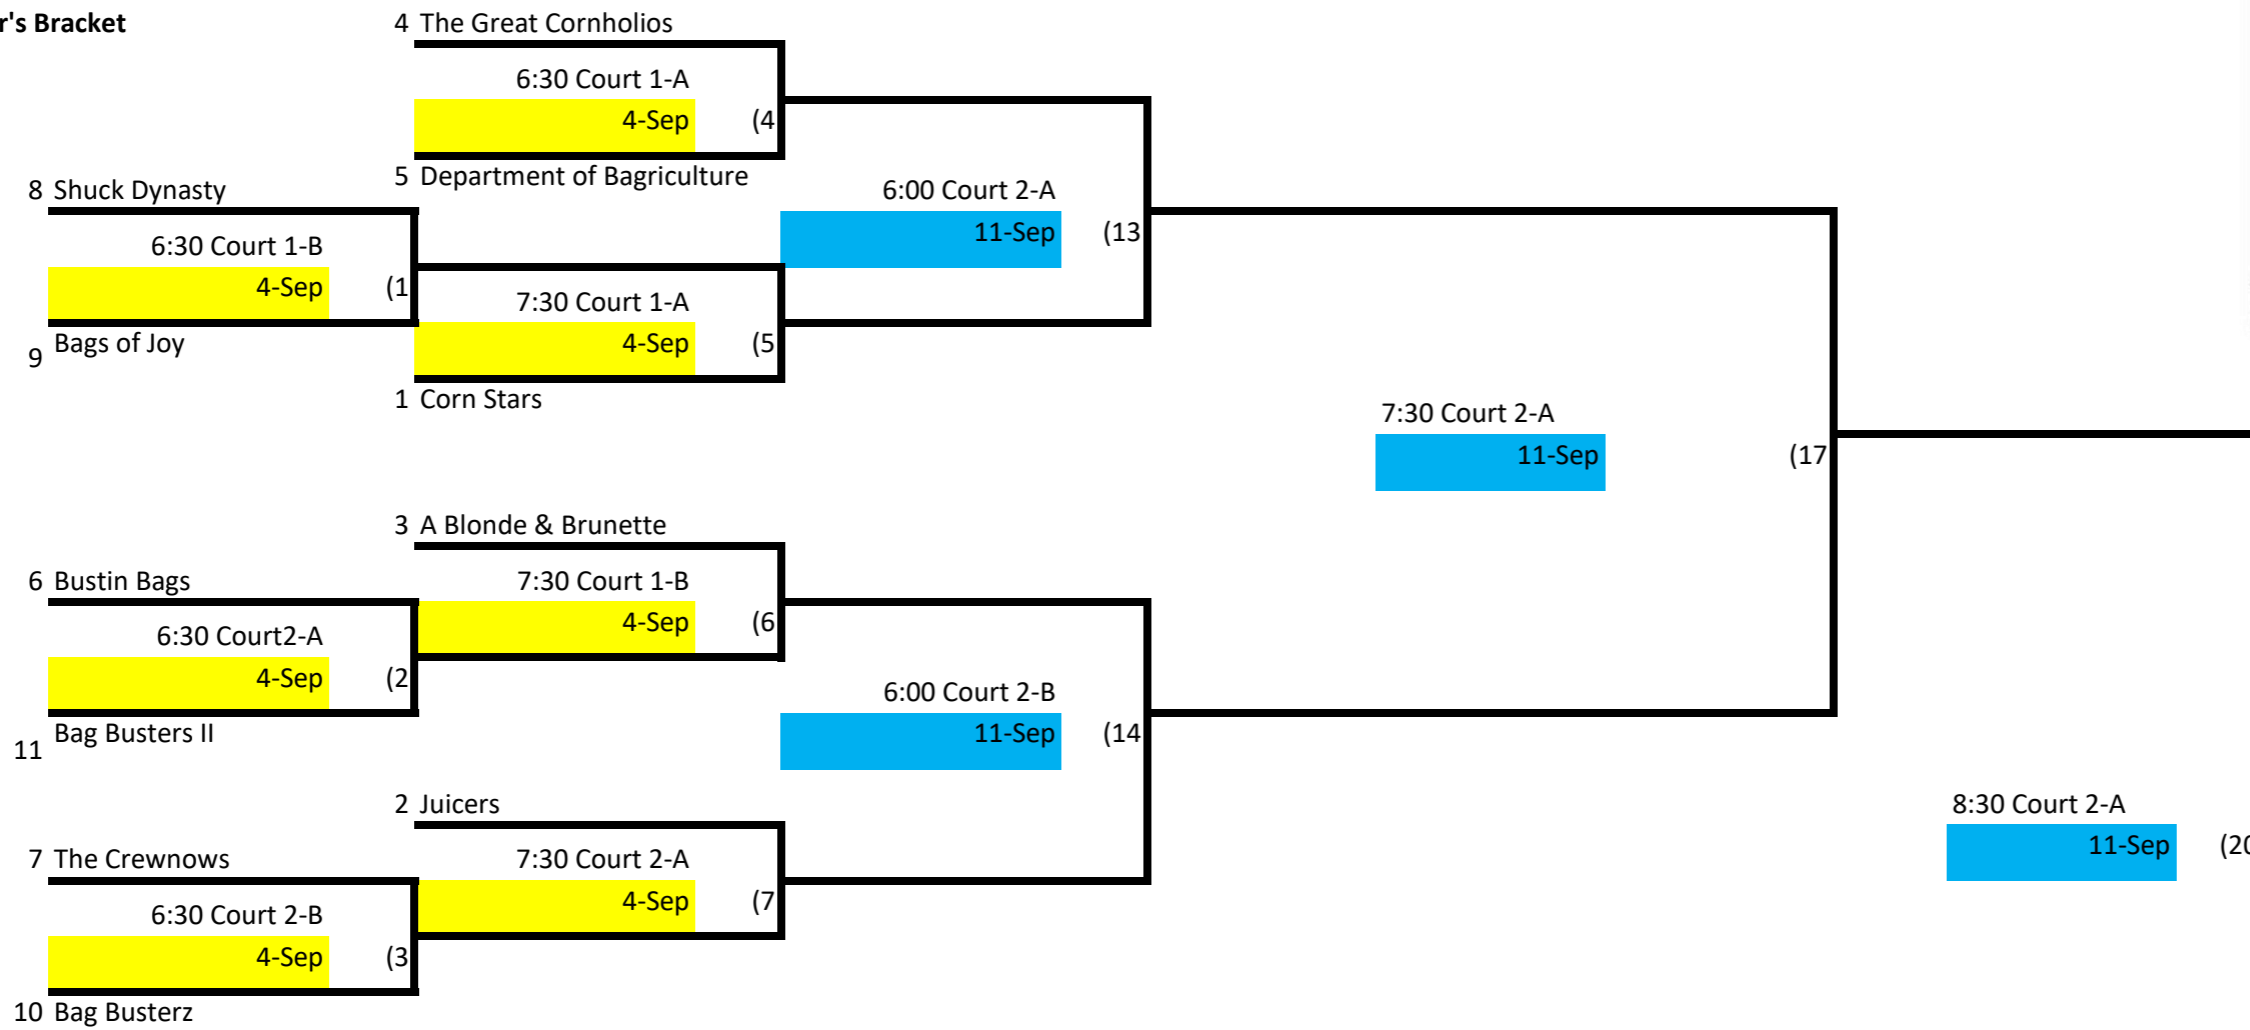

Skyline Tuesday Night - Bean Bags Div. 2

Winner's Bracket

Loser's Bracket

Key:
 Week 1
 Week 2

--- L18 If First Loss