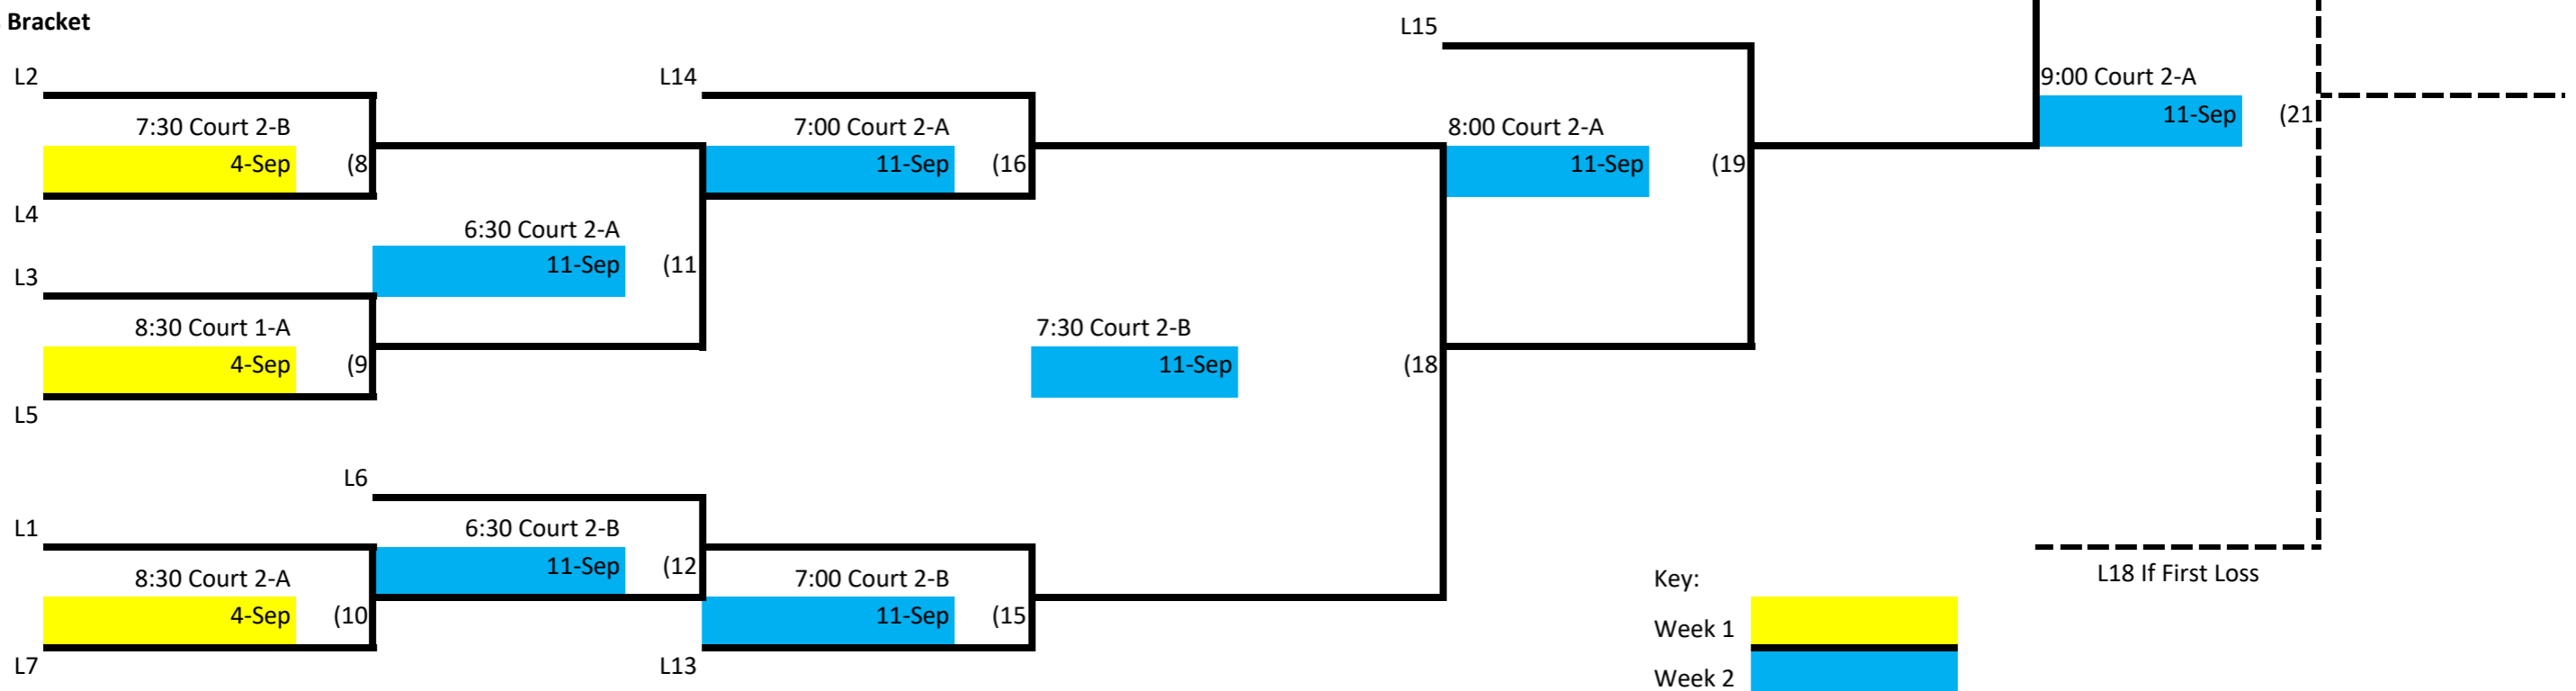

Skyline Tuesday Night - Bean Bags Div. 2

Winner's Bracket

Loser's Bracket

Key:
 Week 1
 Week 2

--- L18 If First Loss